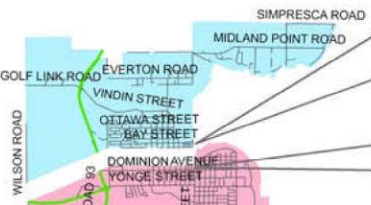

Thursday (Midland)