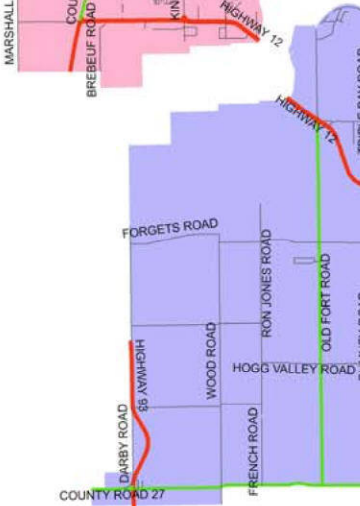

Friday (Midland)