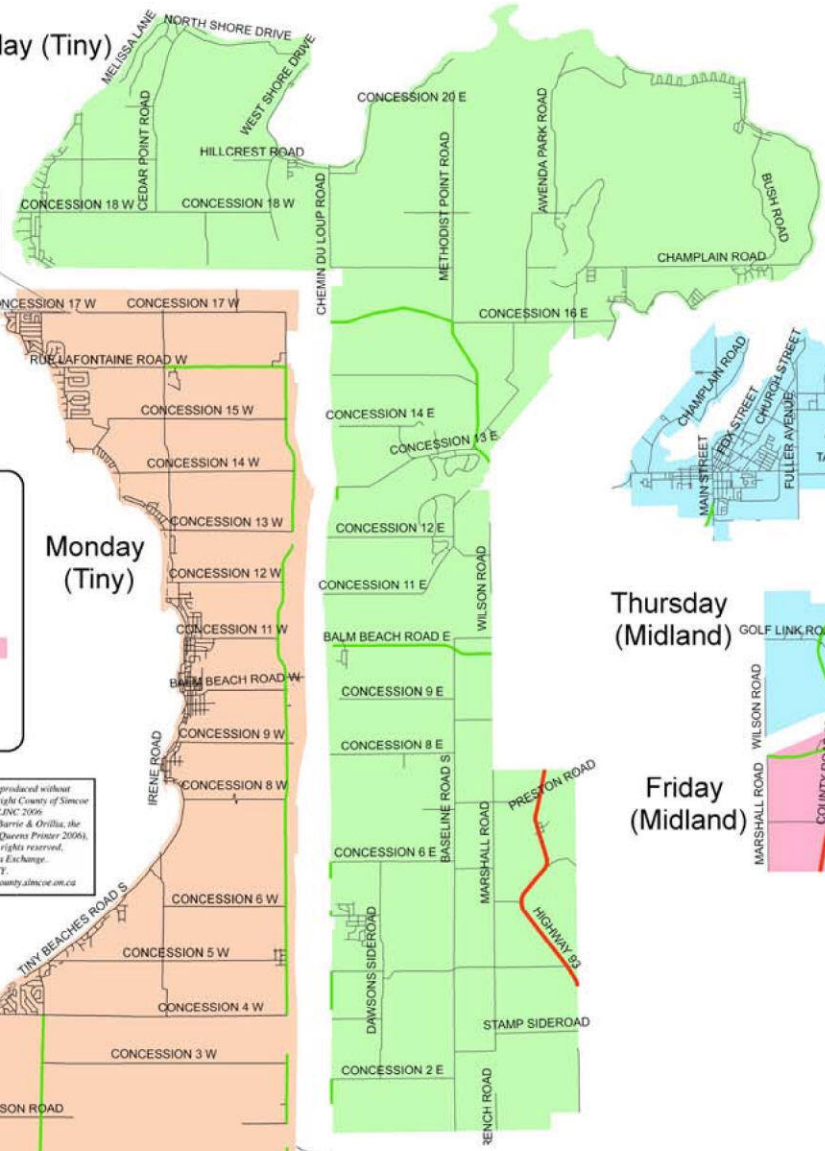

Wednesday (Tiny)

Collection along both sides of Concession 17 W (Monday)