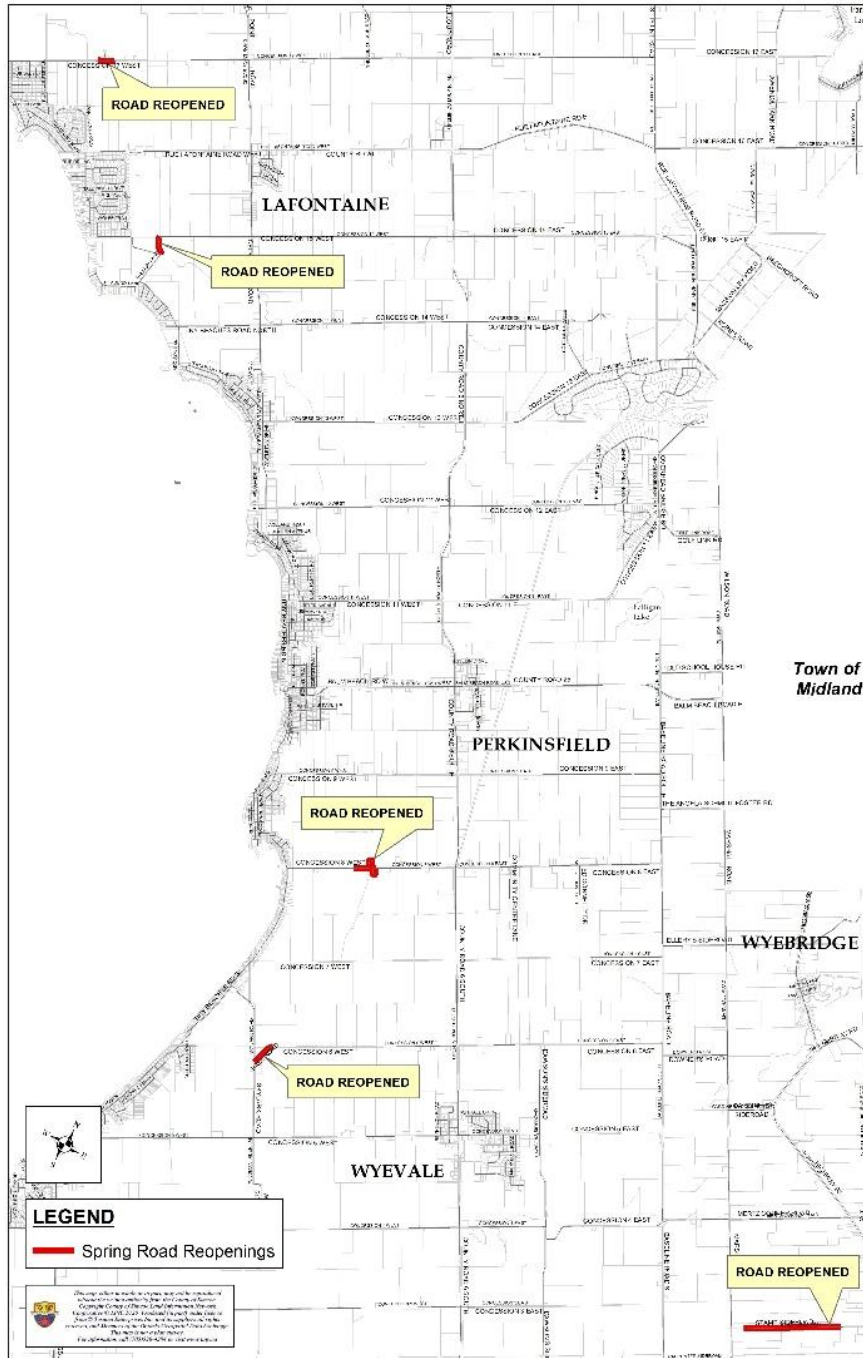

Town of Midland

WYEBRIDGE

WYEVALE

LAFONTAINE

PERKINSFIELD

LEGEND
— Spring Road Reopenings

For media inquiries, contact:
Jacqueline Brown, Communications Officer
jbrown@tiny.ca • 705-526-4204

Receive Township of Tiny Public Notices directly to your phone or email: **Sign up for free at**
www.TinyConnect.ca