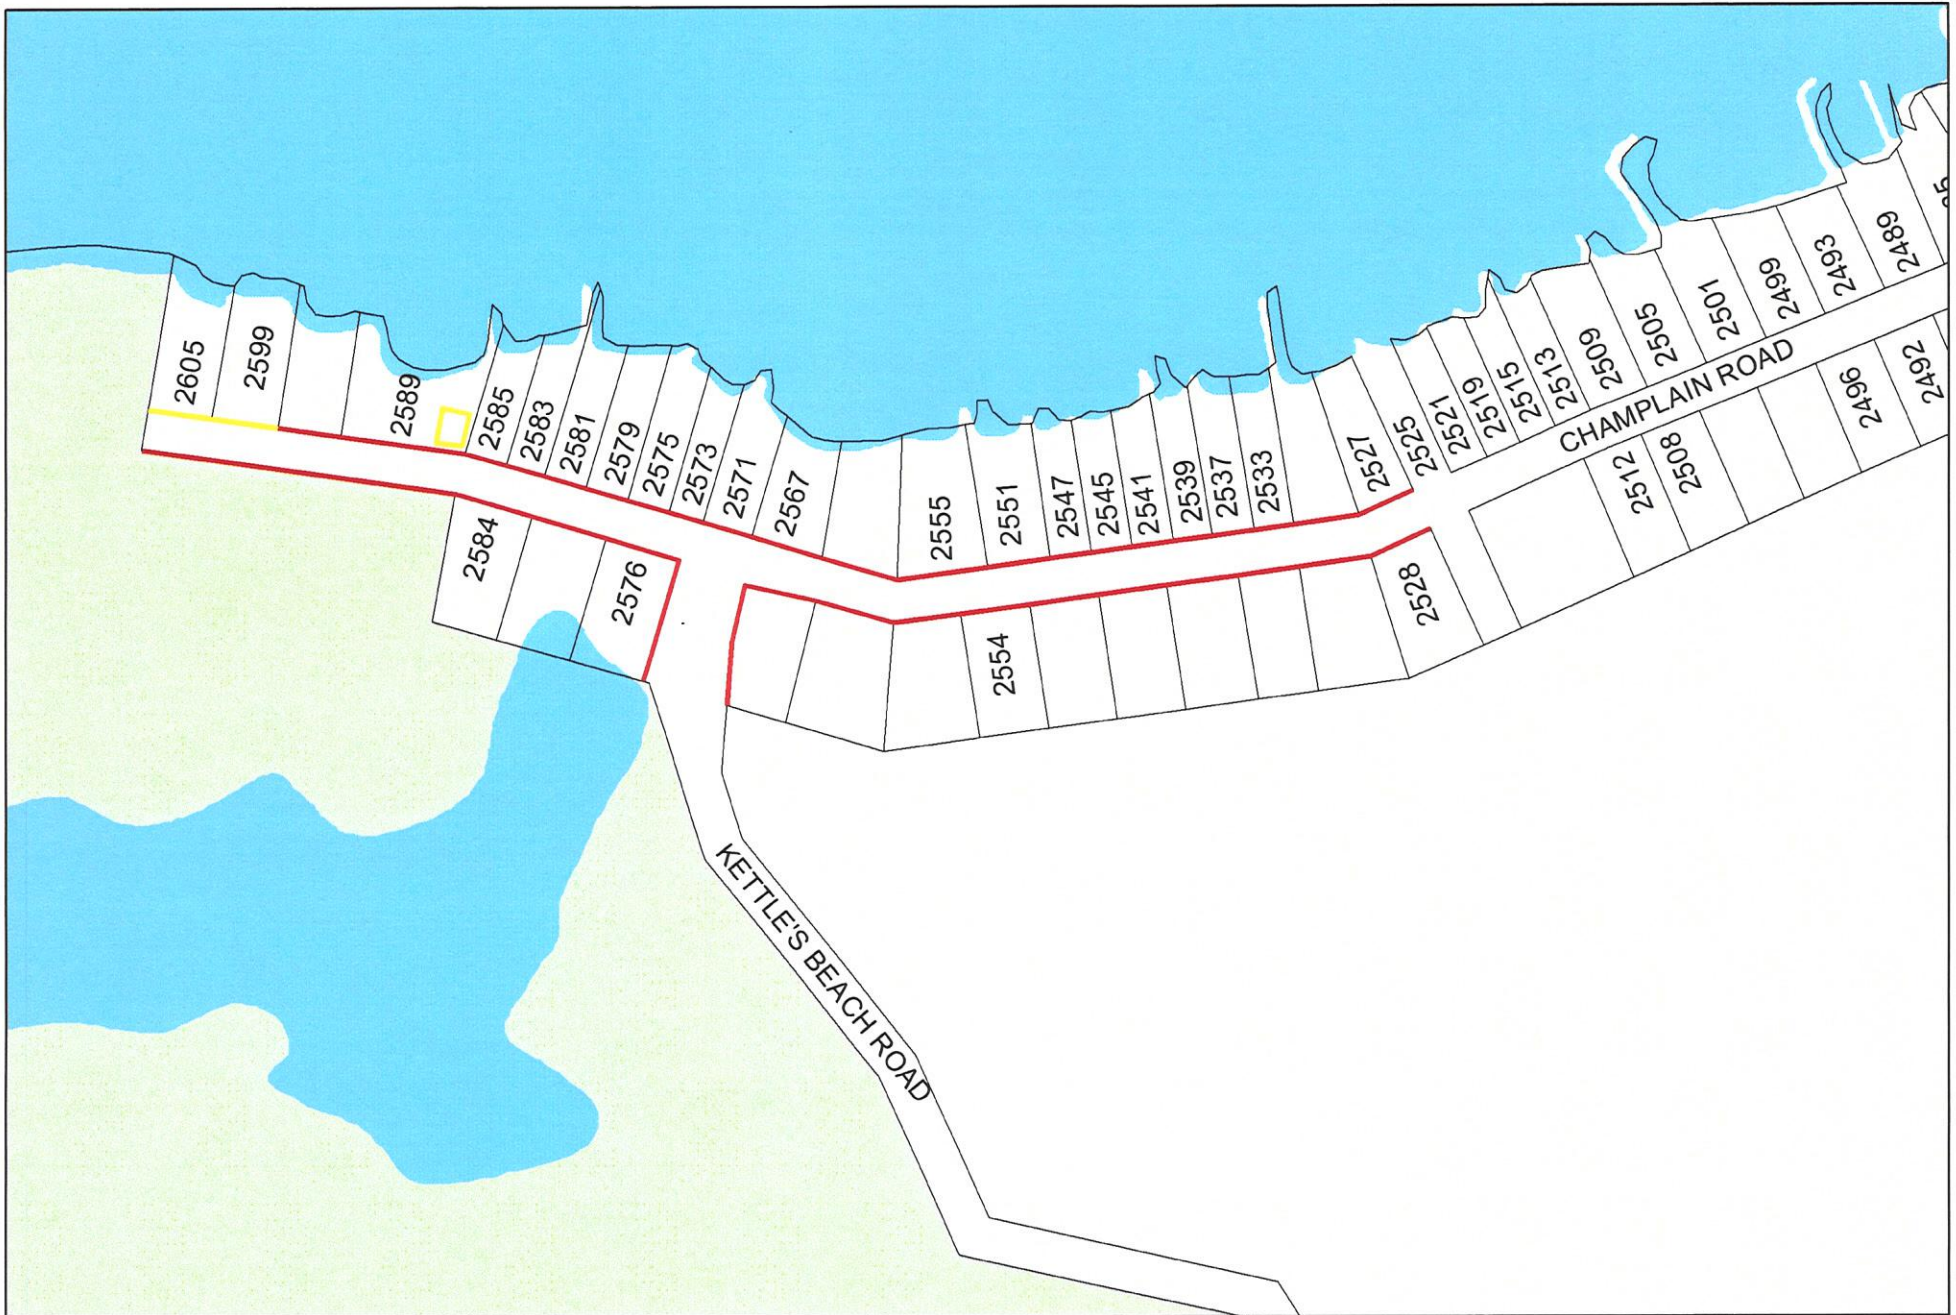

This map, either in whole or in part, may not be reproduced without the written authority from the County of Simcoe. Copyright County of Simcoe Land Information Network Cooperative © LINC 2021. Produced (in part) under licence from © Teranet Enterprises Inc. and its suppliers all rights reserved, and Members of the Ontario Geospatial Data Exchange. This map is not a plan survey. For information call (705)526-4204 or visit www.tiny.ca

Legend

- New Emergency Access Roads
- New Permit Parking

Date Printed: 04-12-21