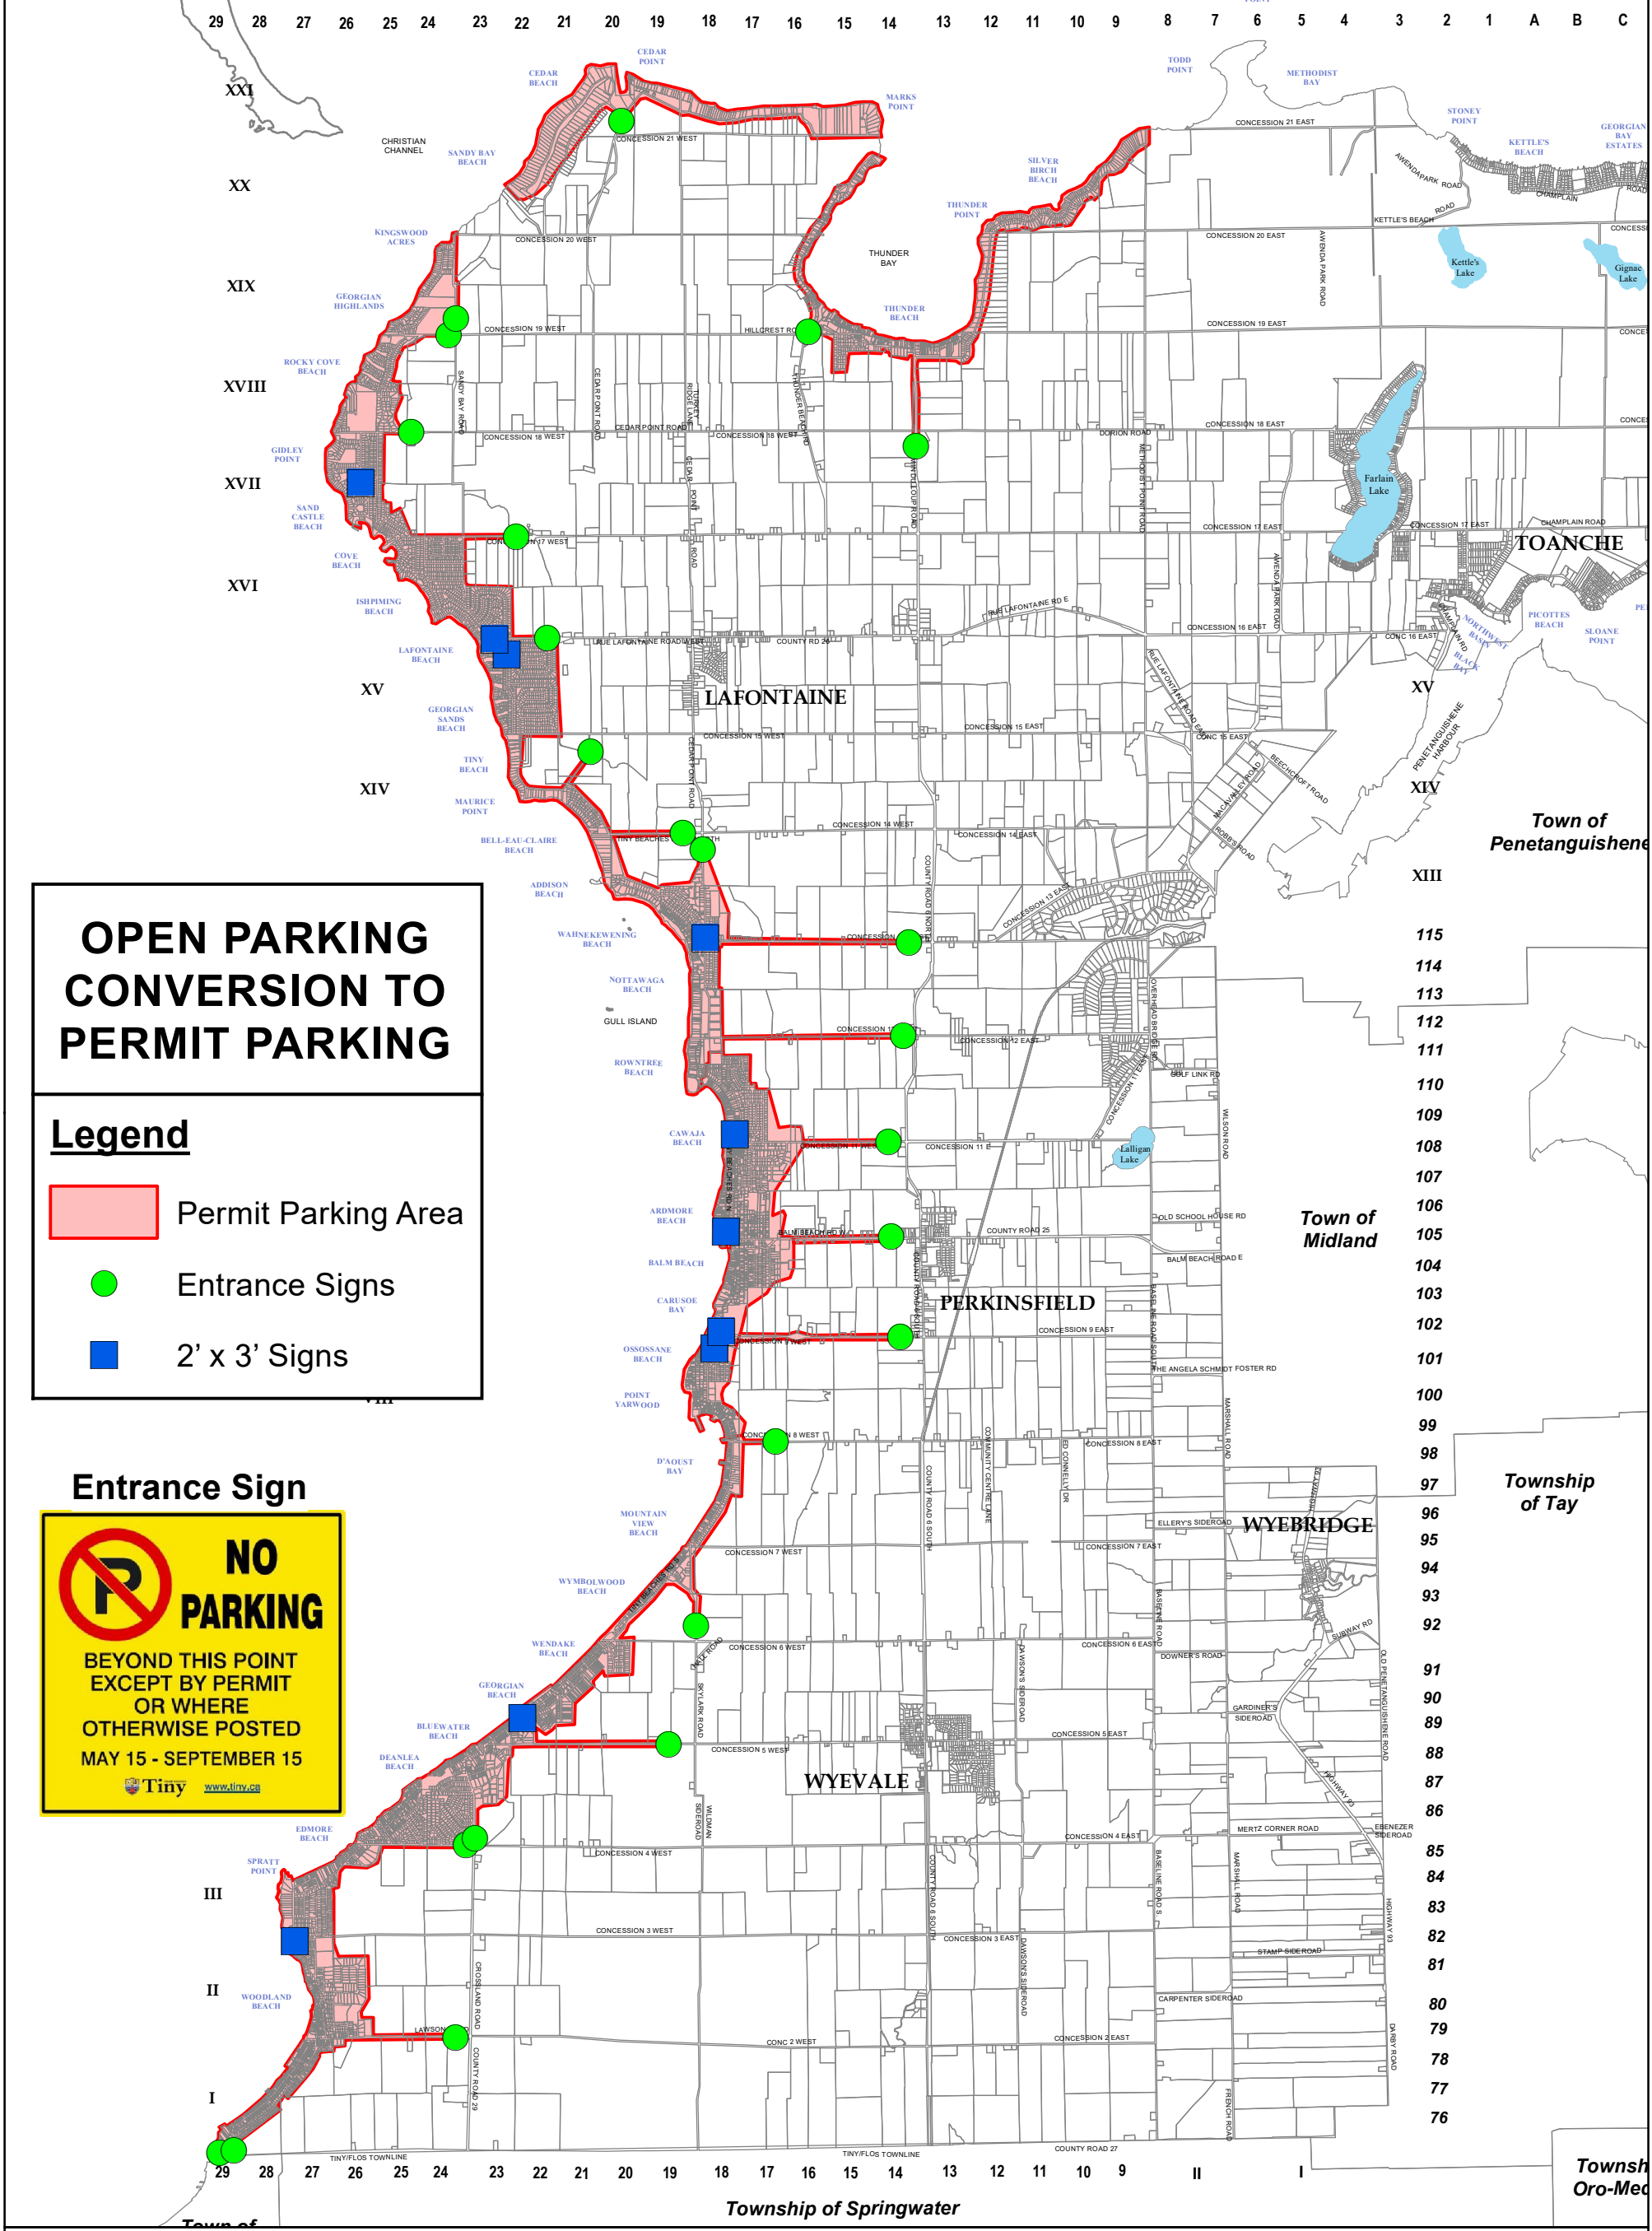

Township of Tiny Open Parking Conversion to Permit Parking Permit Parking Areas

OPEN PARKING CONVERSION TO PERMIT PARKING

Legend

- Permit Parking Area
- Entrance Signs
- 2' x 3' Signs