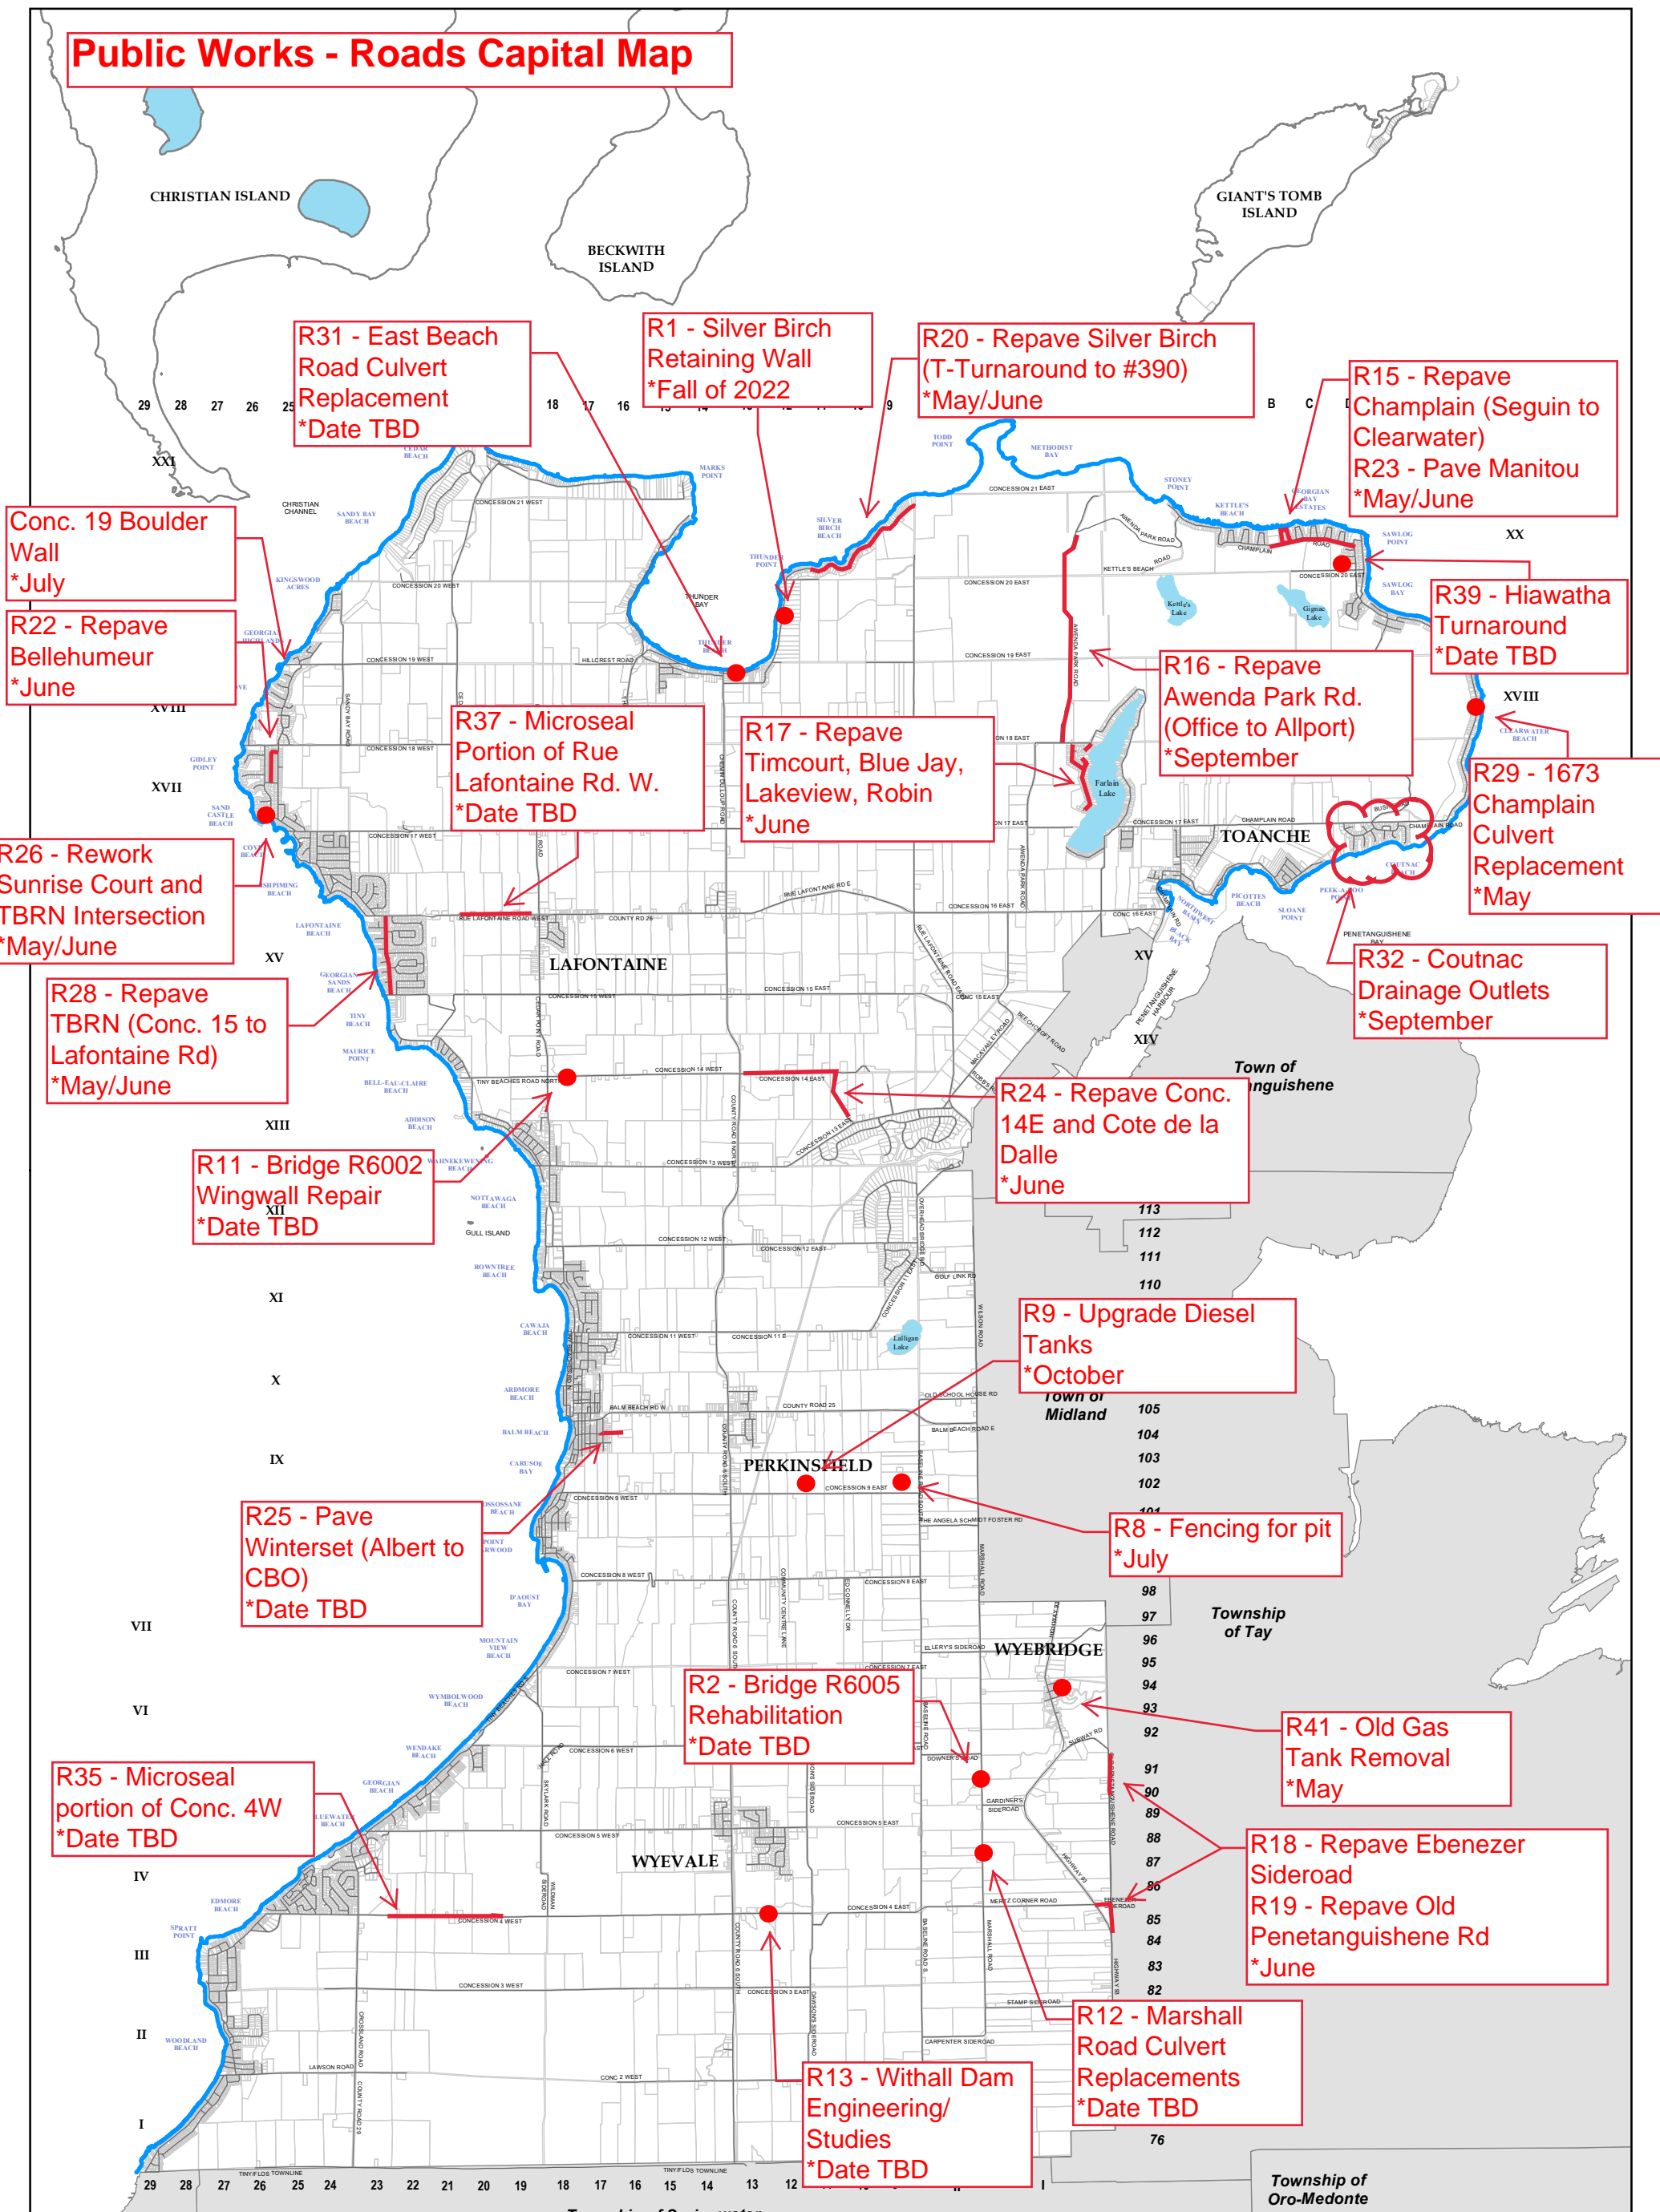

Public Works - Roads Capital Map

* Project dates are estimates and may be altered based on weather conditions and/ or contractor schedules

This map, either in whole or in part, may not be reproduced without the written authority from the County of Simcoe. Copyright County of Simcoe Land Information Network Cooperative © LINC 2021. Produced (in part) under licence from © Teranet Enterprises Inc. and its suppliers all rights reserved, and Members of the Ontario Geospatial Data Exchange. This map is not a plan survey. For information call (705)526-4204 or visit www.tiny.ca

TOWNSHIP OF TINY

SCALE 1:100,000

Date Printed: 10-22-21