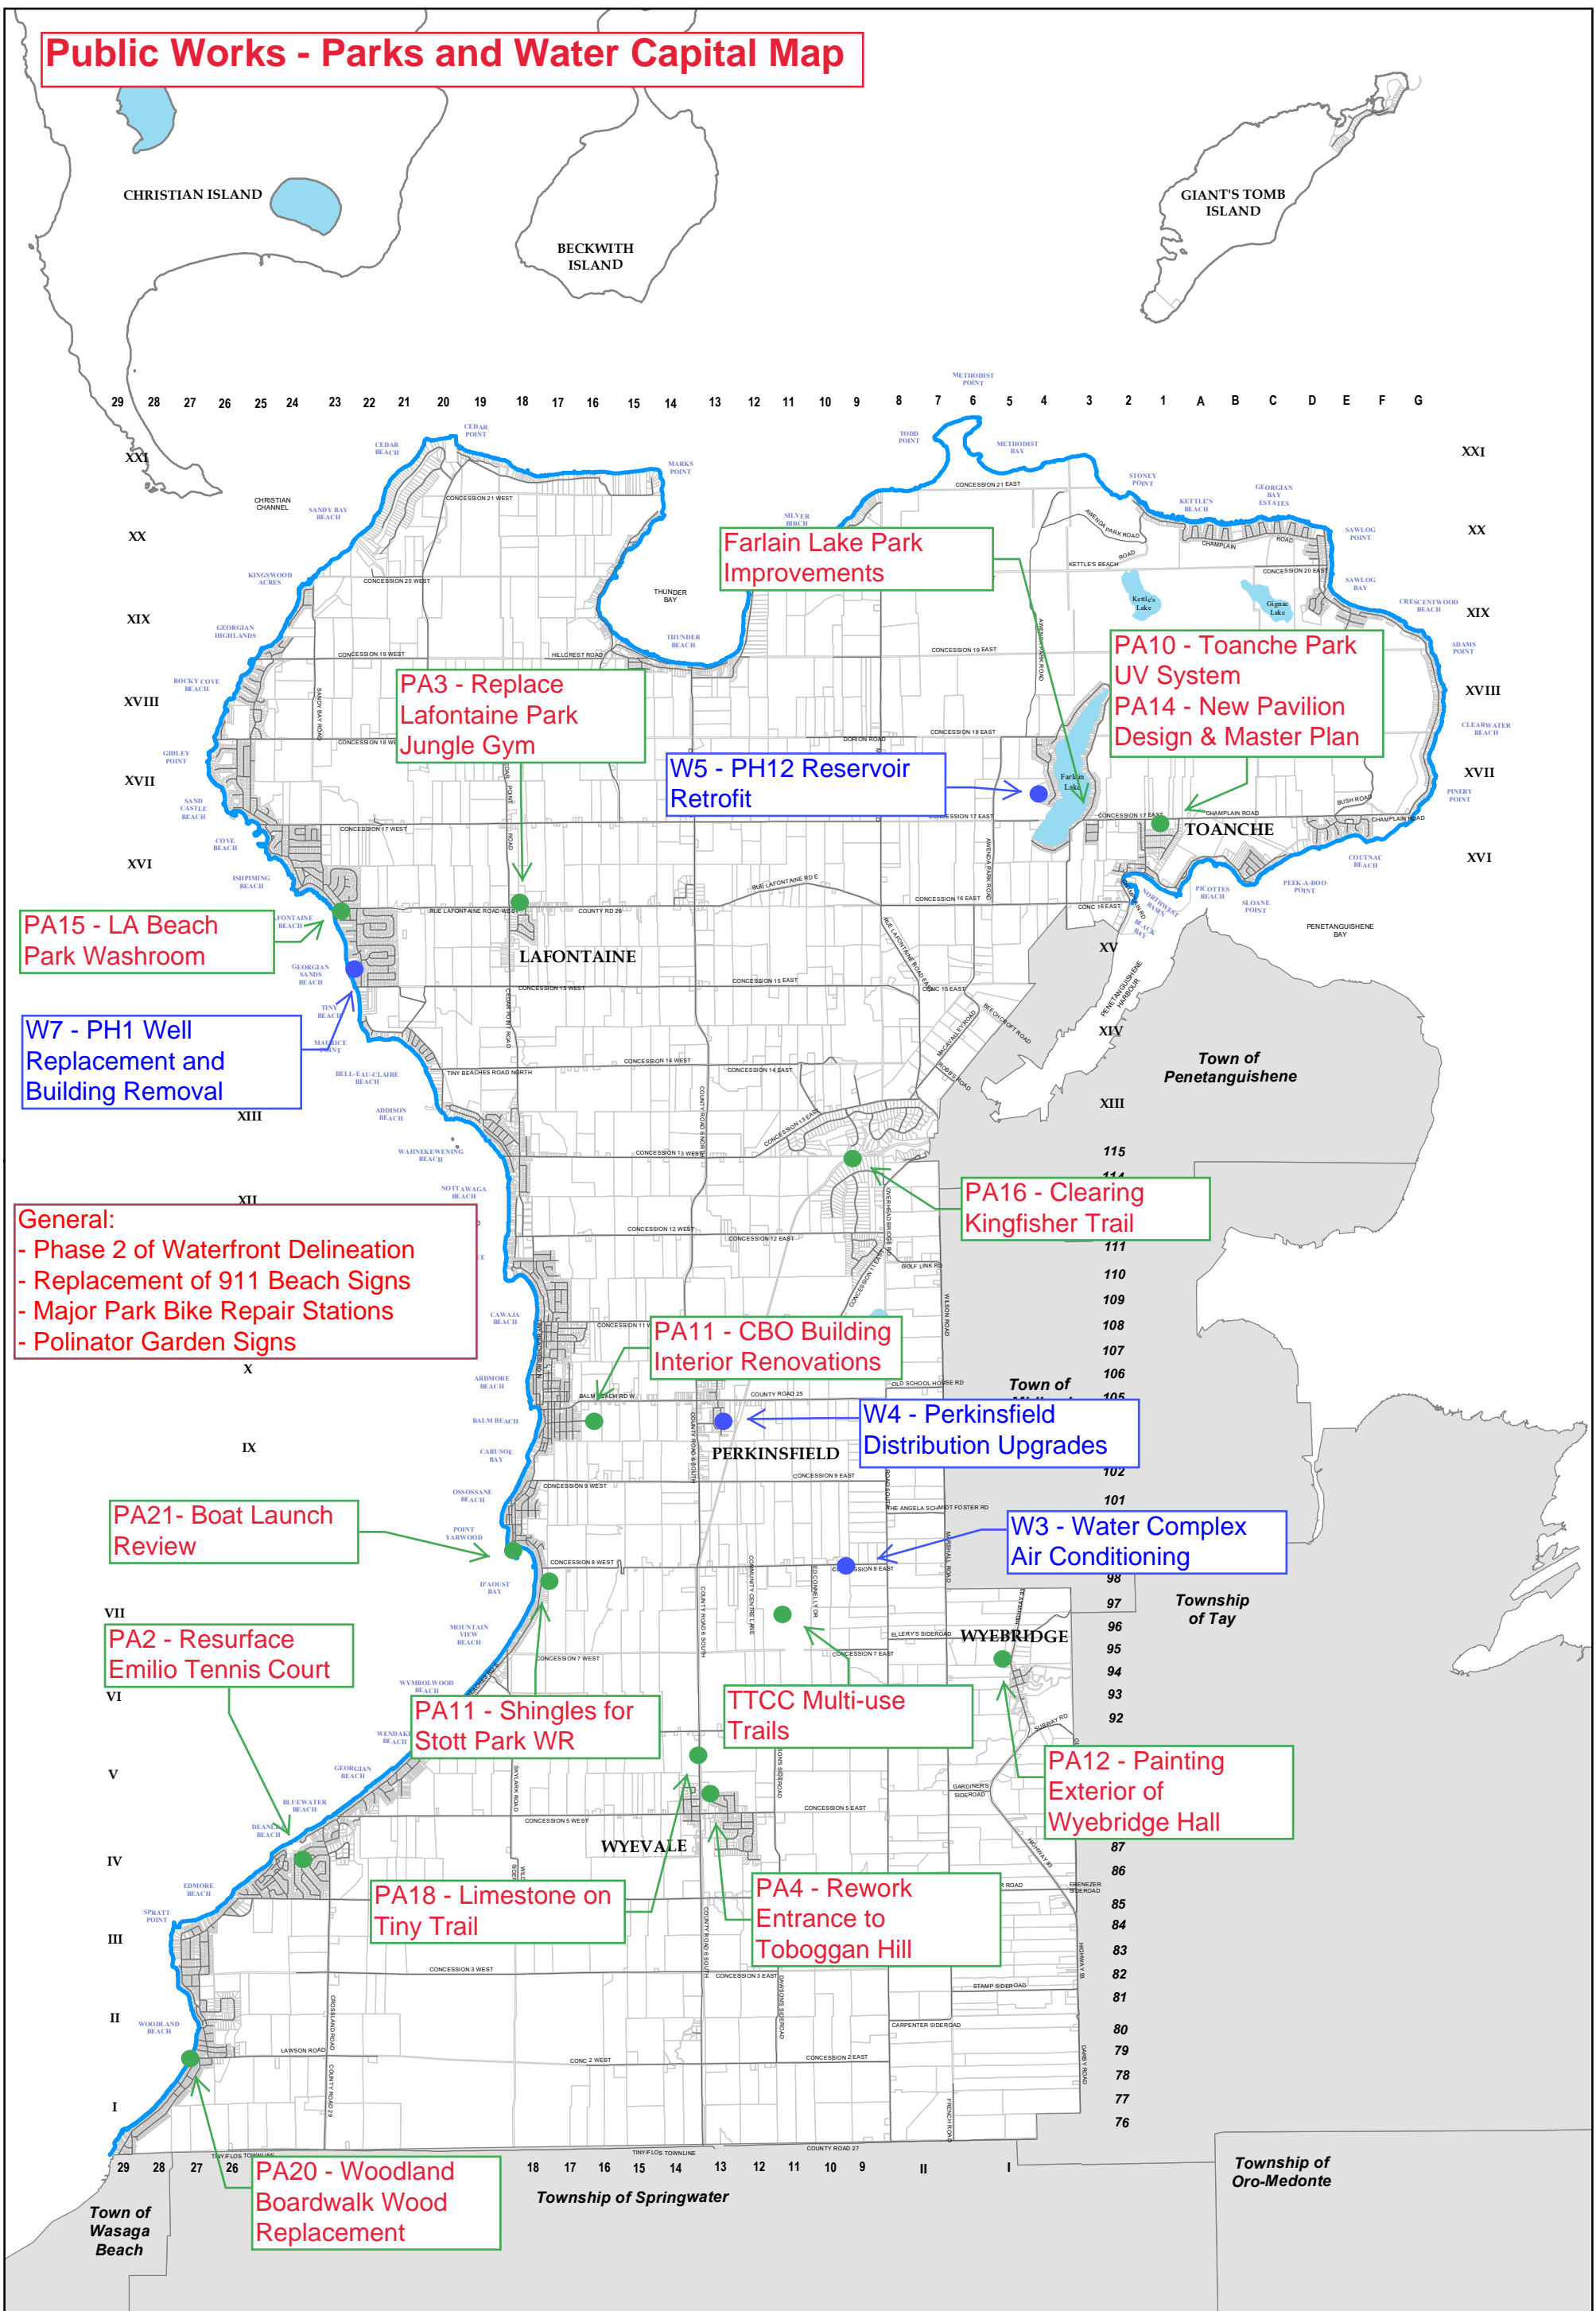

Public Works - Parks and Water Capital Map

This map, either in whole or in part, may not be reproduced without the written authority from the County of Simcoe. Copyright County of Simcoe Land Information Network Cooperative © LINC 2021. Produced (in part) under licence from © Teranet Enterprises Inc. and its suppliers all rights reserved, and Members of the Ontario Geospatial Data Exchange. This map is not a plan survey. For information call (705)526-4204 or visit www.tiny.ca

TOWNSHIP OF TINY

SCALE 1:100,000

Date Printed: 10-22-21