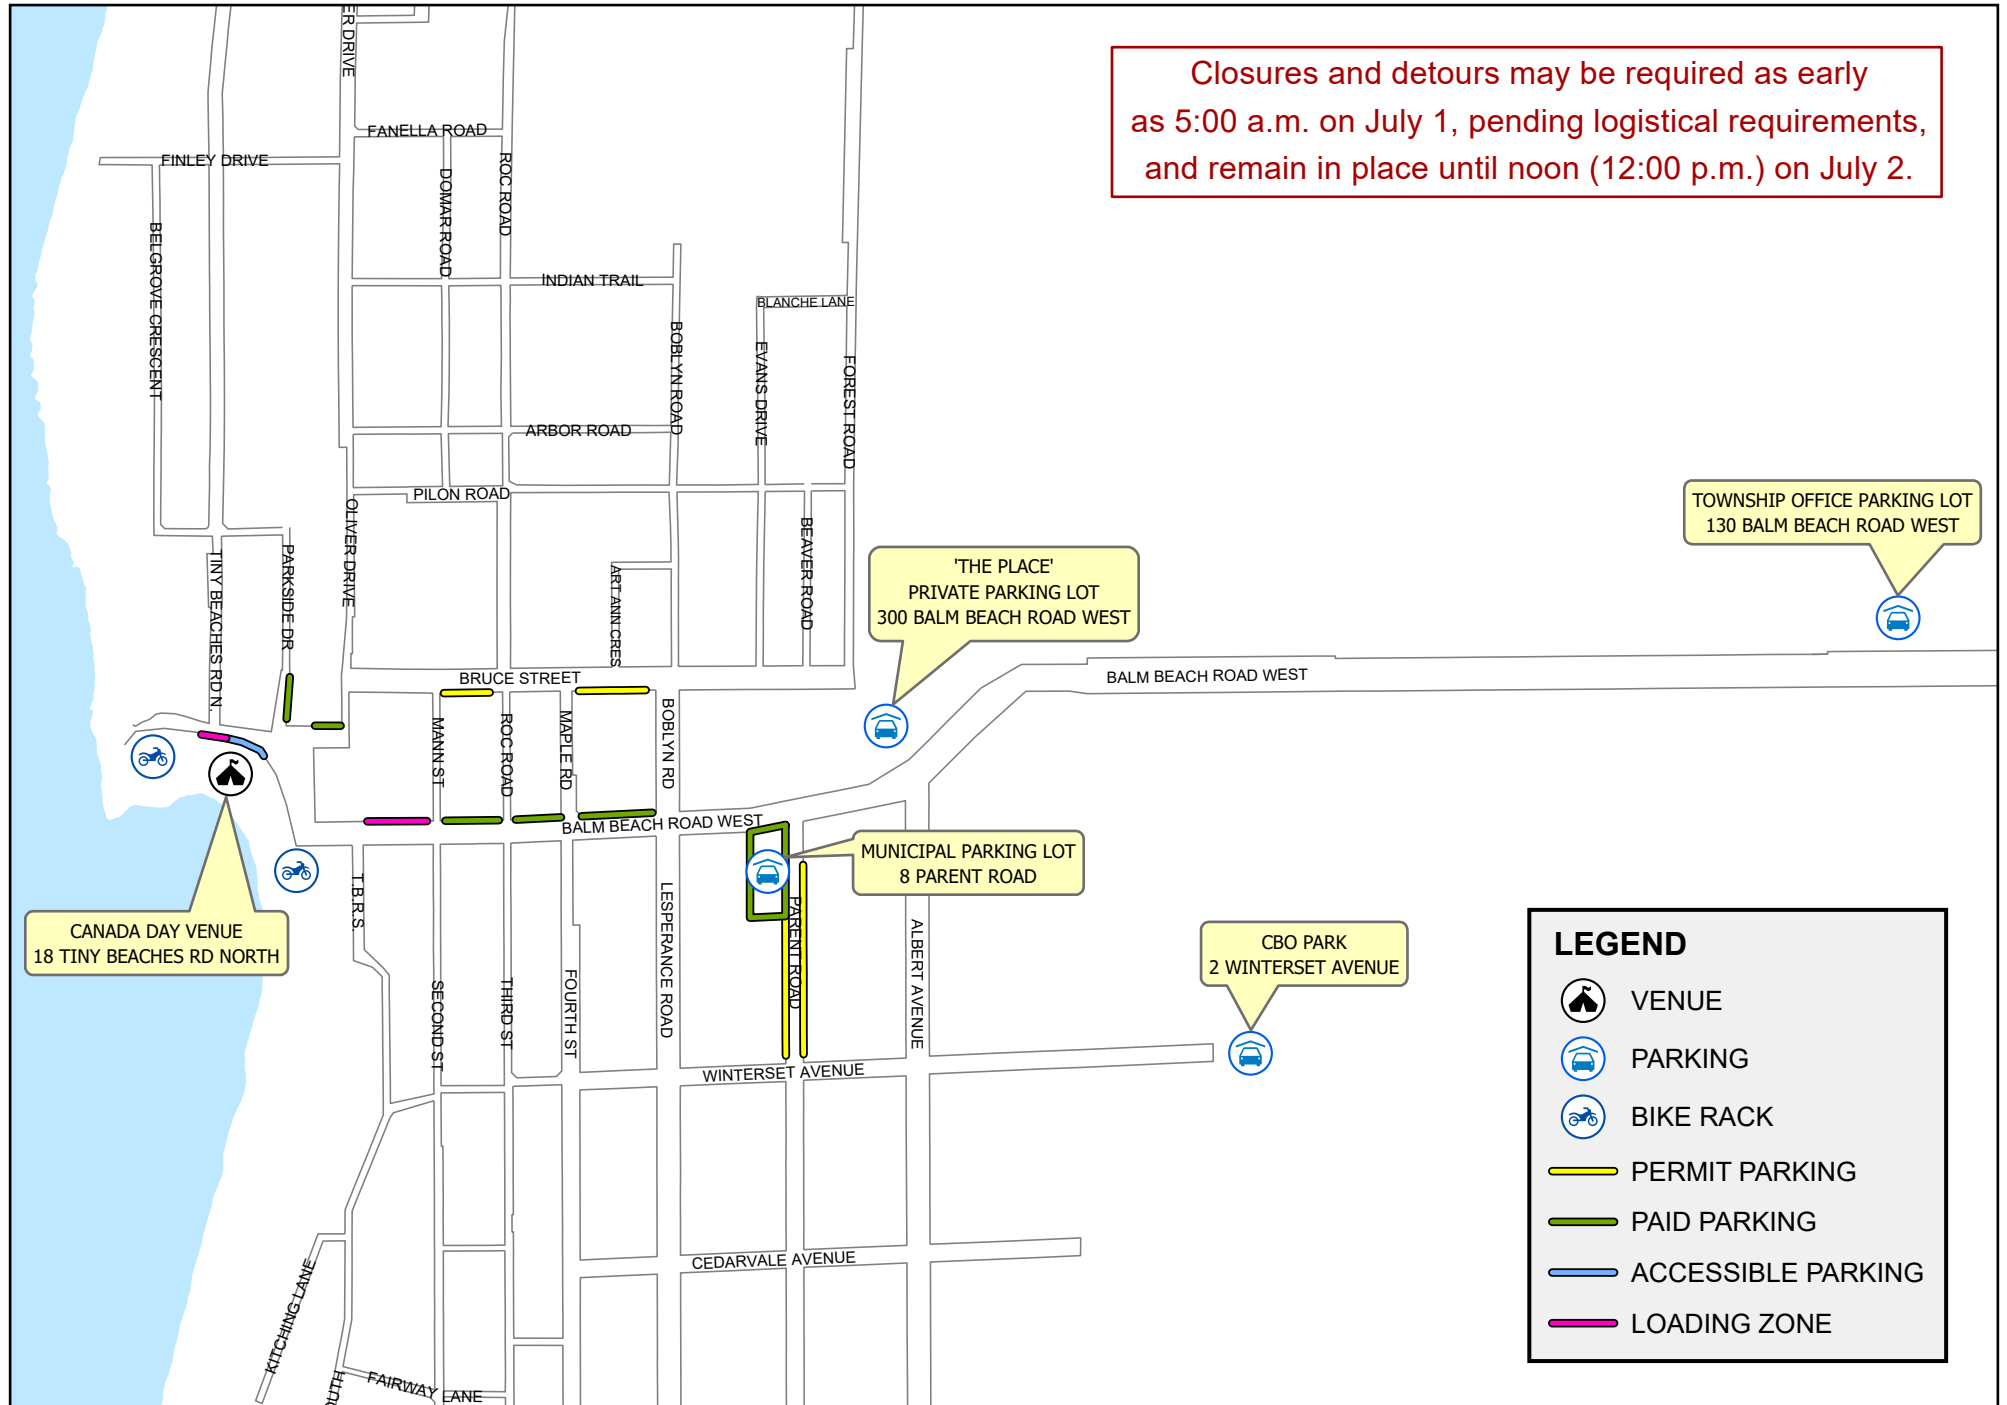

Closures and detours may be required as early as 5:00 a.m. on July 1, pending logistical requirements, and remain in place until noon (12:00 p.m.) on July 2.

CANADA DAY VENUE
18 TINY BEACHES RD NORTH

'THE PLACE'
PRIVATE PARKING LOT
300 BALM BEACH ROAD WEST

TOWNSHIP OFFICE PARKING LOT
130 BALM BEACH ROAD WEST

MUNICIPAL PARKING LOT
8 PARENT ROAD

CBO PARK
2 WINTERSSET AVENUE

LEGEND

- VENUE
- PARKING
- BIKE RACK
- PERMIT PARKING
- PAID PARKING
- ACCESSIBLE PARKING
- LOADING ZONE

CANADA DAY EVENT PARKING LOCATIONS