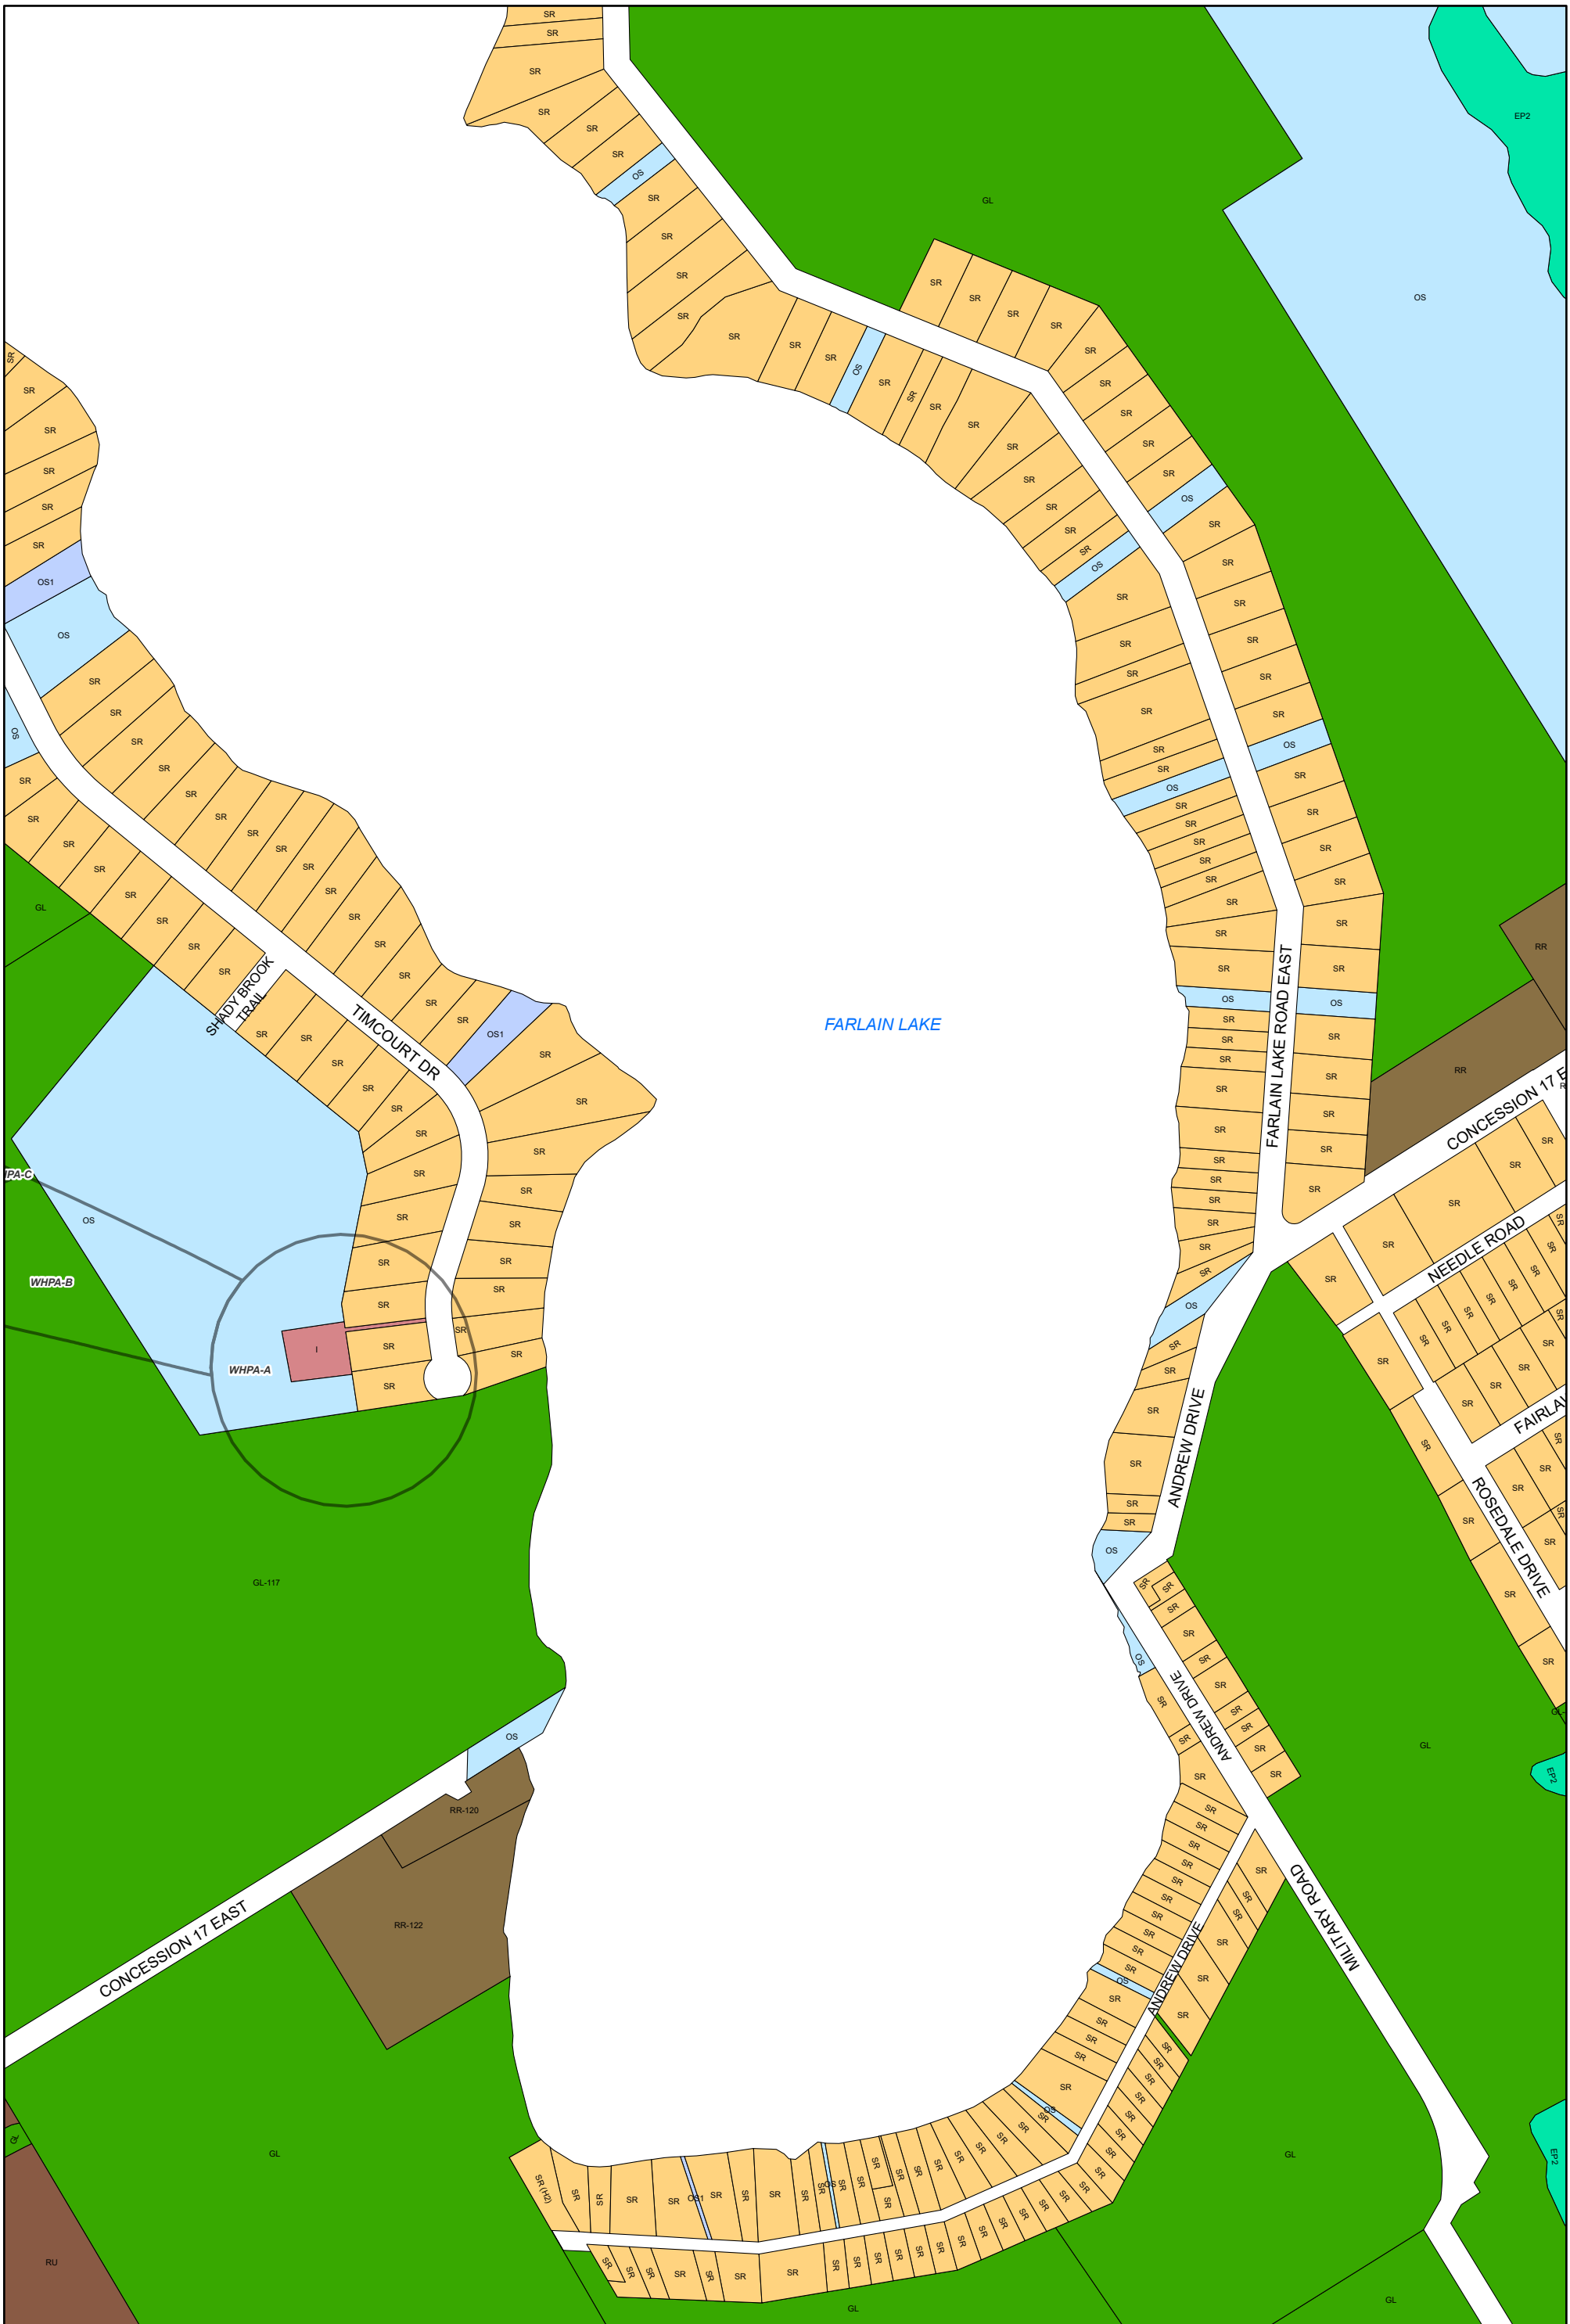

This map, either in whole or in part, may not be reproduced without the written authority from the County of Simcoe. Copyright © LINC 2026. Produced (in part) under licence from © Teranet Enterprises Inc. and its suppliers all rights reserved, and Members of the Ontario Geospatial Data Exchange. This map is not a plan survey. For information call (705)526-4204 or visit www.tiny.ca

ZONING BY-LAW 22-075
SCHEDULE A
MAP 47

Legend

A	EP1	HC	LSR	OS1	RU	NR Overlay Zone
A1	EP2	HE	MAR	RC	SC	HA Overlay Zone
CR	FD	HR	MC	RE	SR	ICA Overlay Zone
EA	GL	I	OS	RR	WD	WHPA Overlay Zone

1:4,500