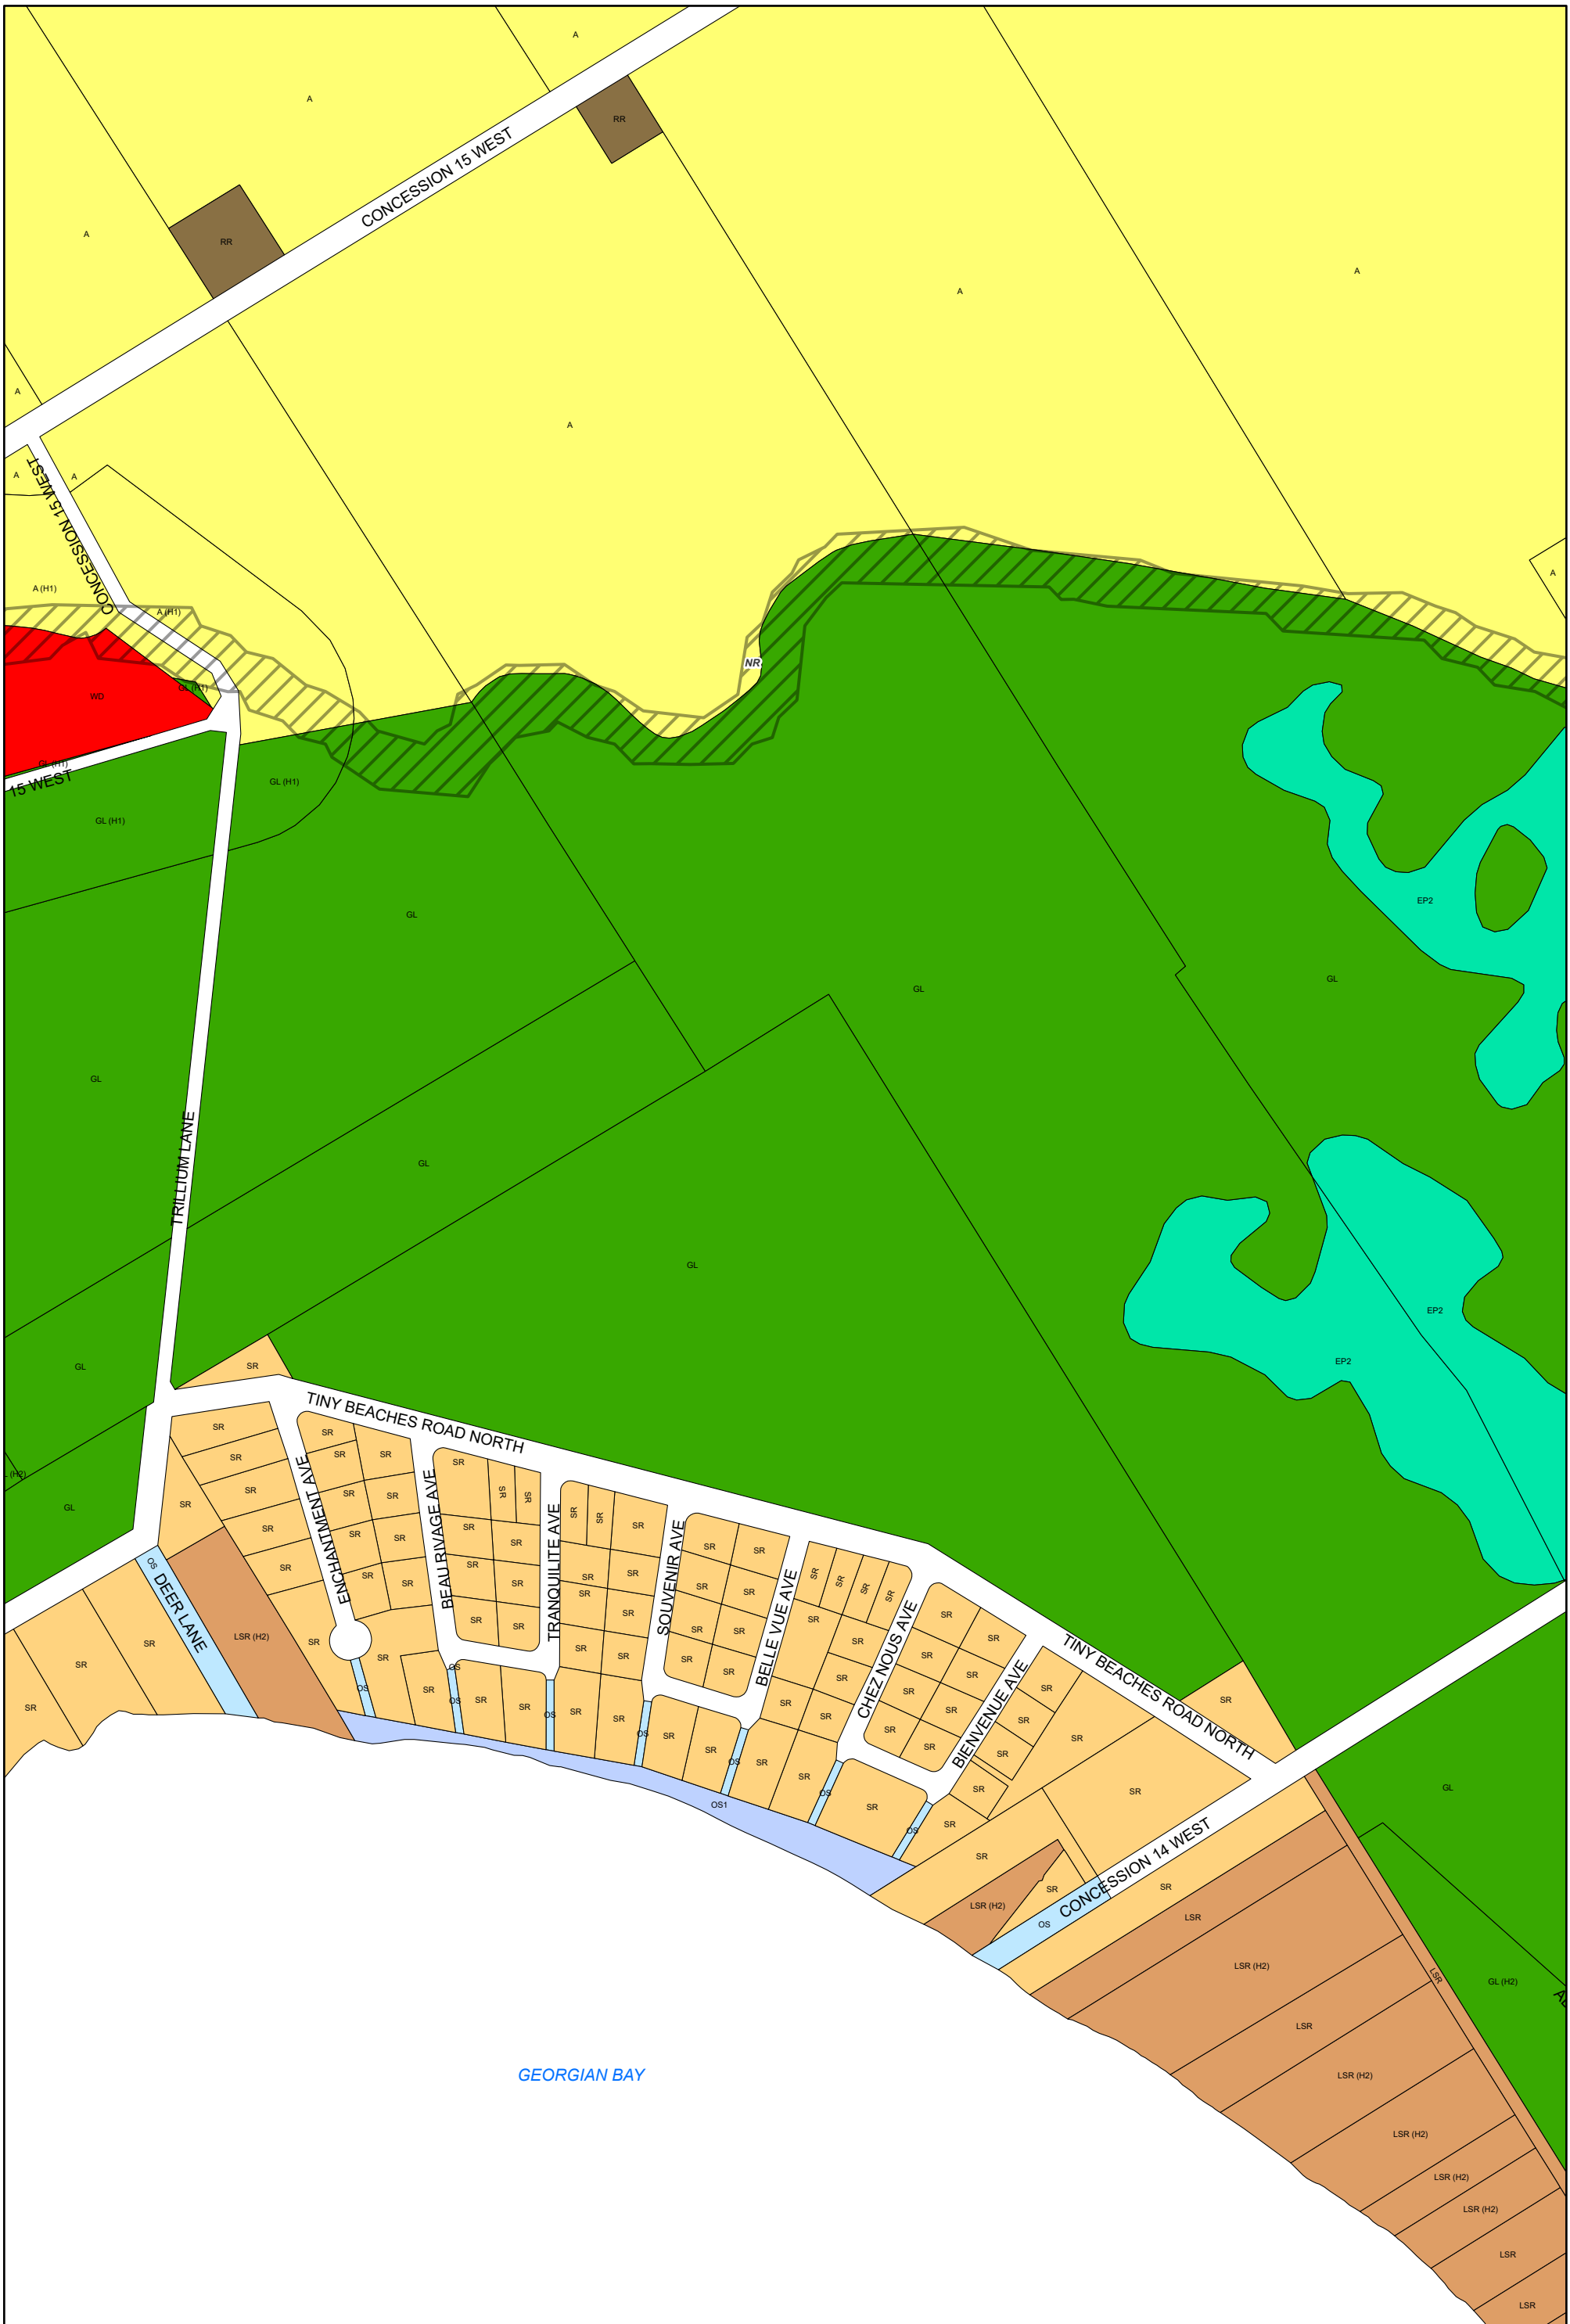

This map, either in whole or in part, may not be reproduced without the written authority from the County of Simcoe. Copyright © LINC 2026. Produced (in part) under licence from © Teranet Enterprises Inc. and its suppliers all rights reserved, and Members of the Ontario Geospatial Data Exchange. This map is not a plan survey. For information call (705)526-4204 or visit www.tiny.ca

ZONING BY-LAW 22-075
SCHEDULE A
MAP 17

Legend

A	EP1	HC	LSR	OS1	RU	NR Overlay Zone
A1	EP2	HE	MAR	RC	SC	HA Overlay Zone
CR	FD	HR	MC	RE	SR	ICA Overlay Zone
EA	GL	I	OS	RR	WD	WHPA Overlay Zone

1:4,500

Enacted by Council: October 12, 2022
Consolidated: July 03, 2026