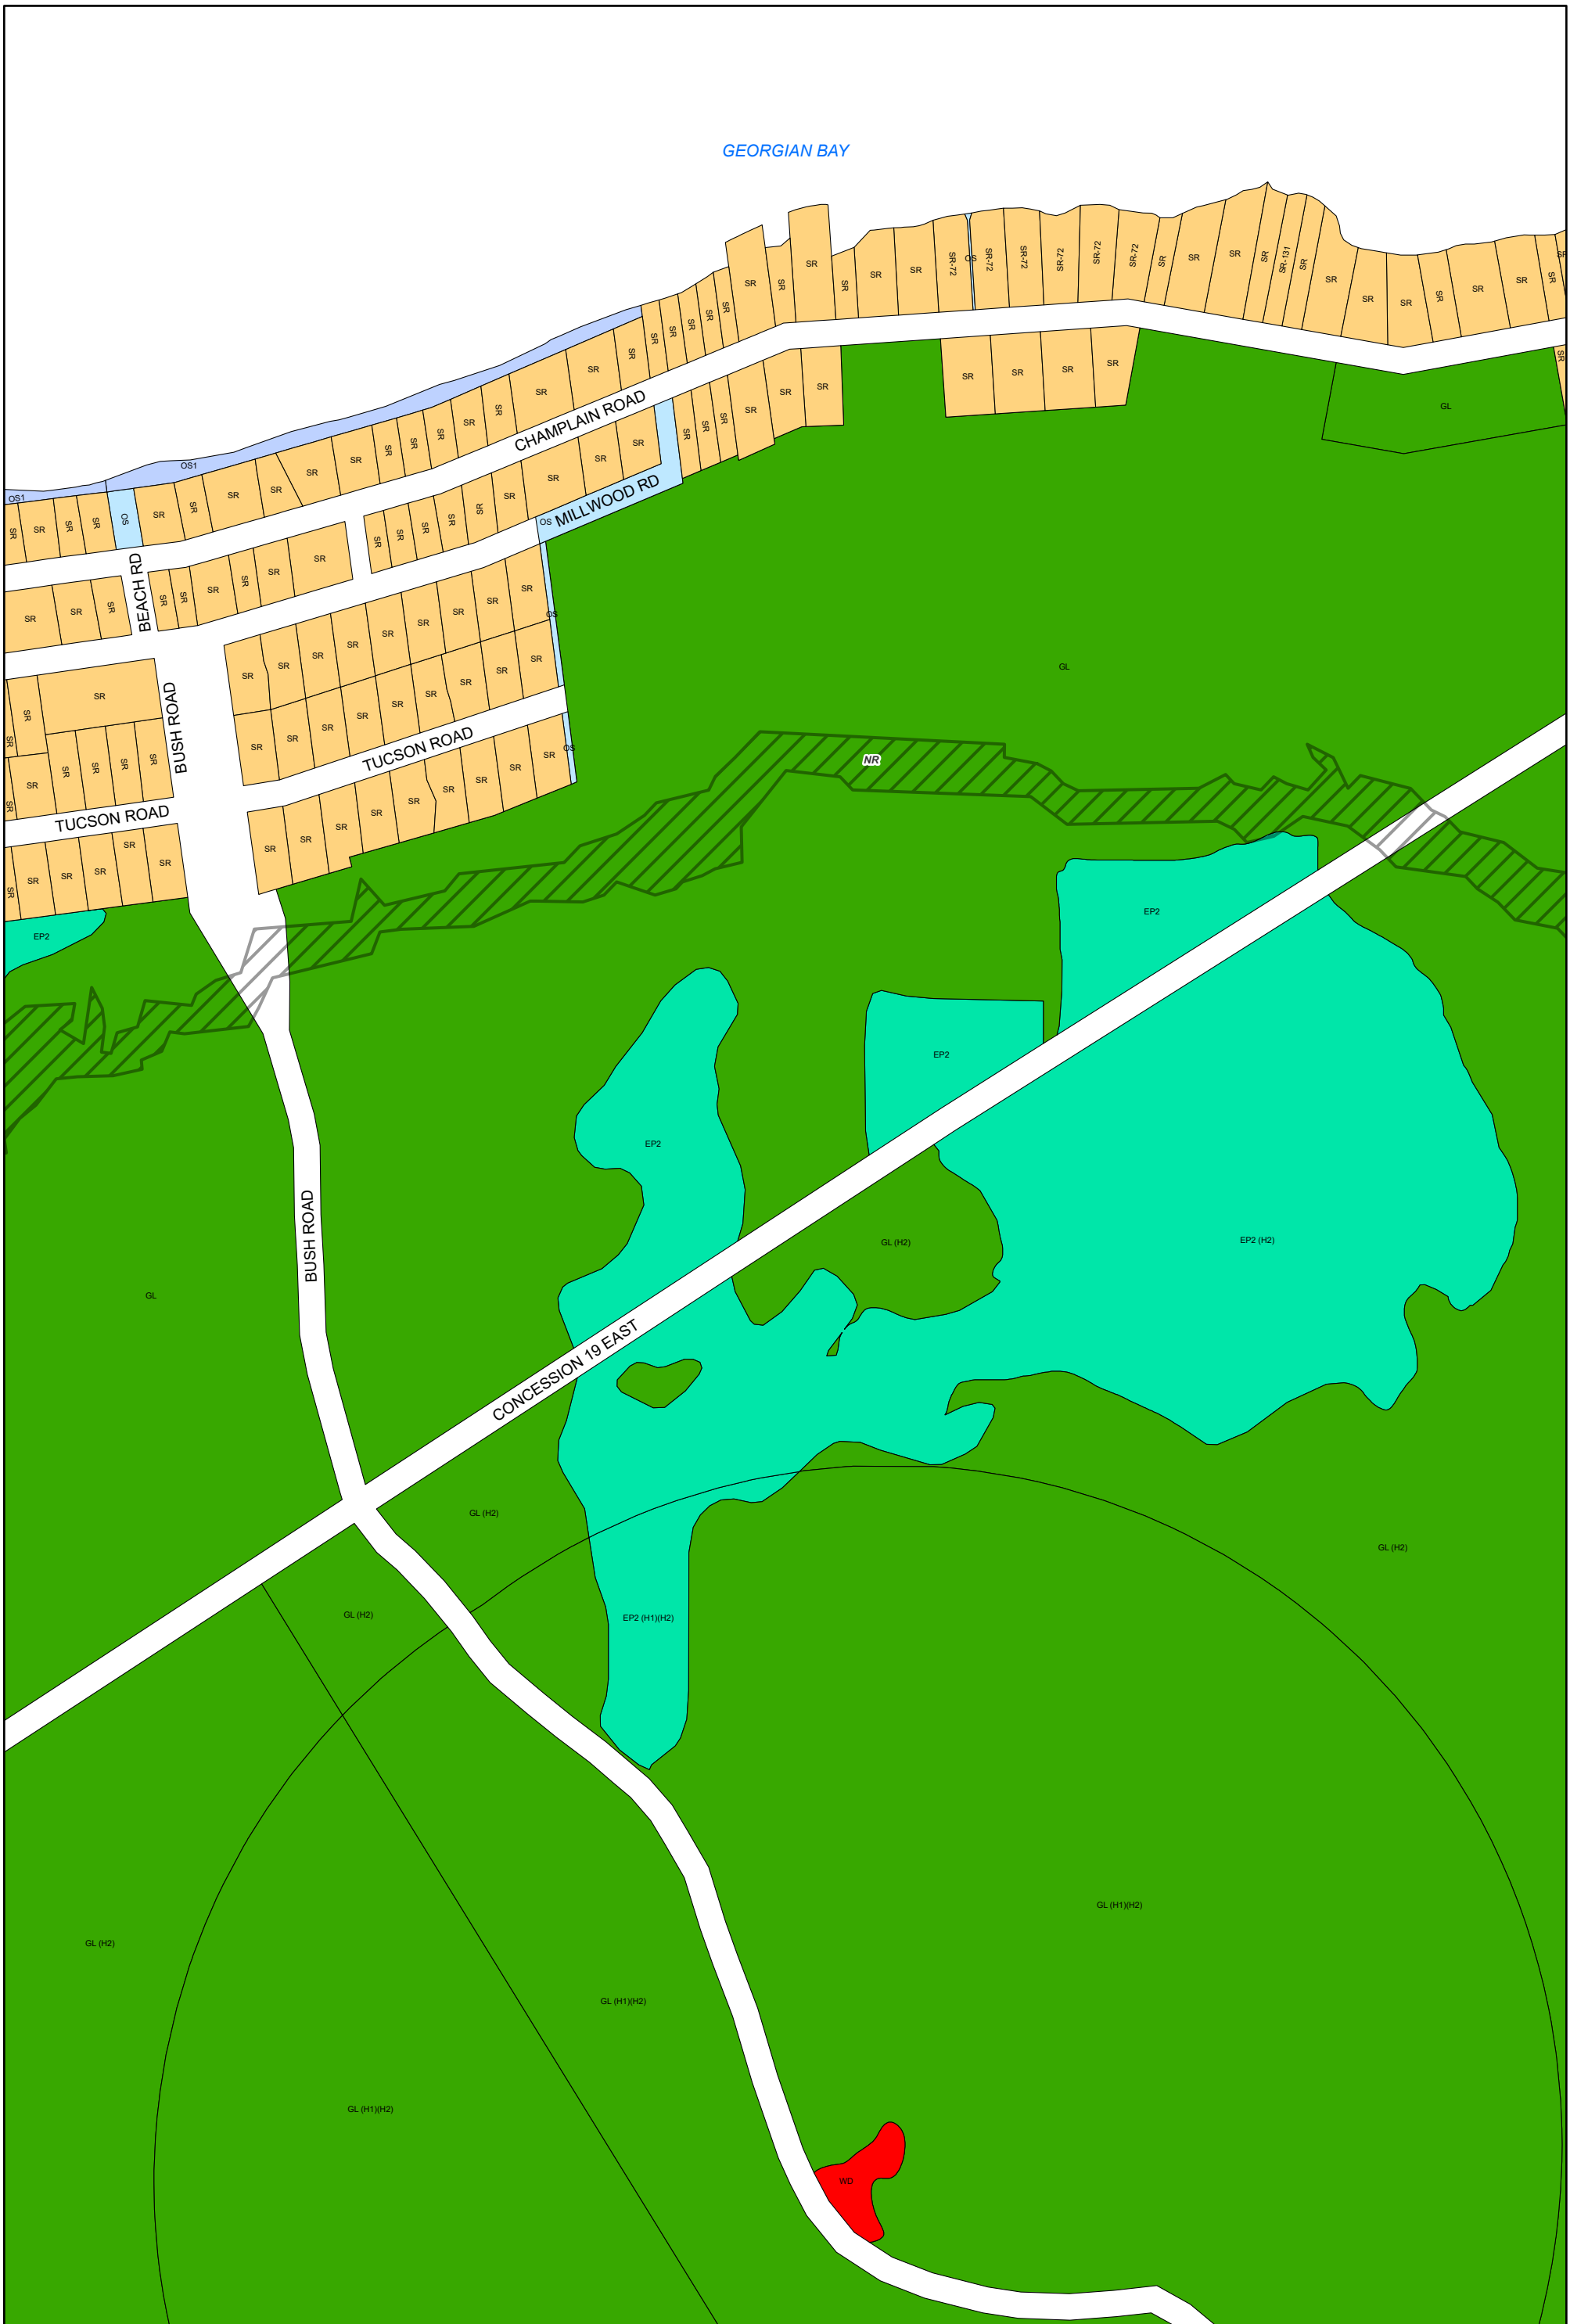

This map, either in whole or in part, may not be reproduced without the written authority from the County of Simcoe. Copyright County of Simcoe Land Information Network Cooperative © LINC 2026. Produced (in part) under licence from © Teranet Enterprises Inc. and its suppliers all rights reserved, and Members of the Ontario Geospatial Data Exchange. This map is not a plan survey. For information call (705)526-4204 or visit www.tiny.ca

ZONING BY-LAW 22-075
SCHEDULE A
MAP 39

Legend

A	EP1	HC	LSR	OS1	RU	NR Overlay Zone
A1	EP2	HE	MAR	RC	SC	HA Overlay Zone
CR	FD	HR	MC	RE	SR	ICA Overlay Zone
EA	GL	I	OS	RR	WD	WHPA Overlay Zone

1:4,500

Enacted by Council: October 12, 2022
Consolidated: July 03, 2026