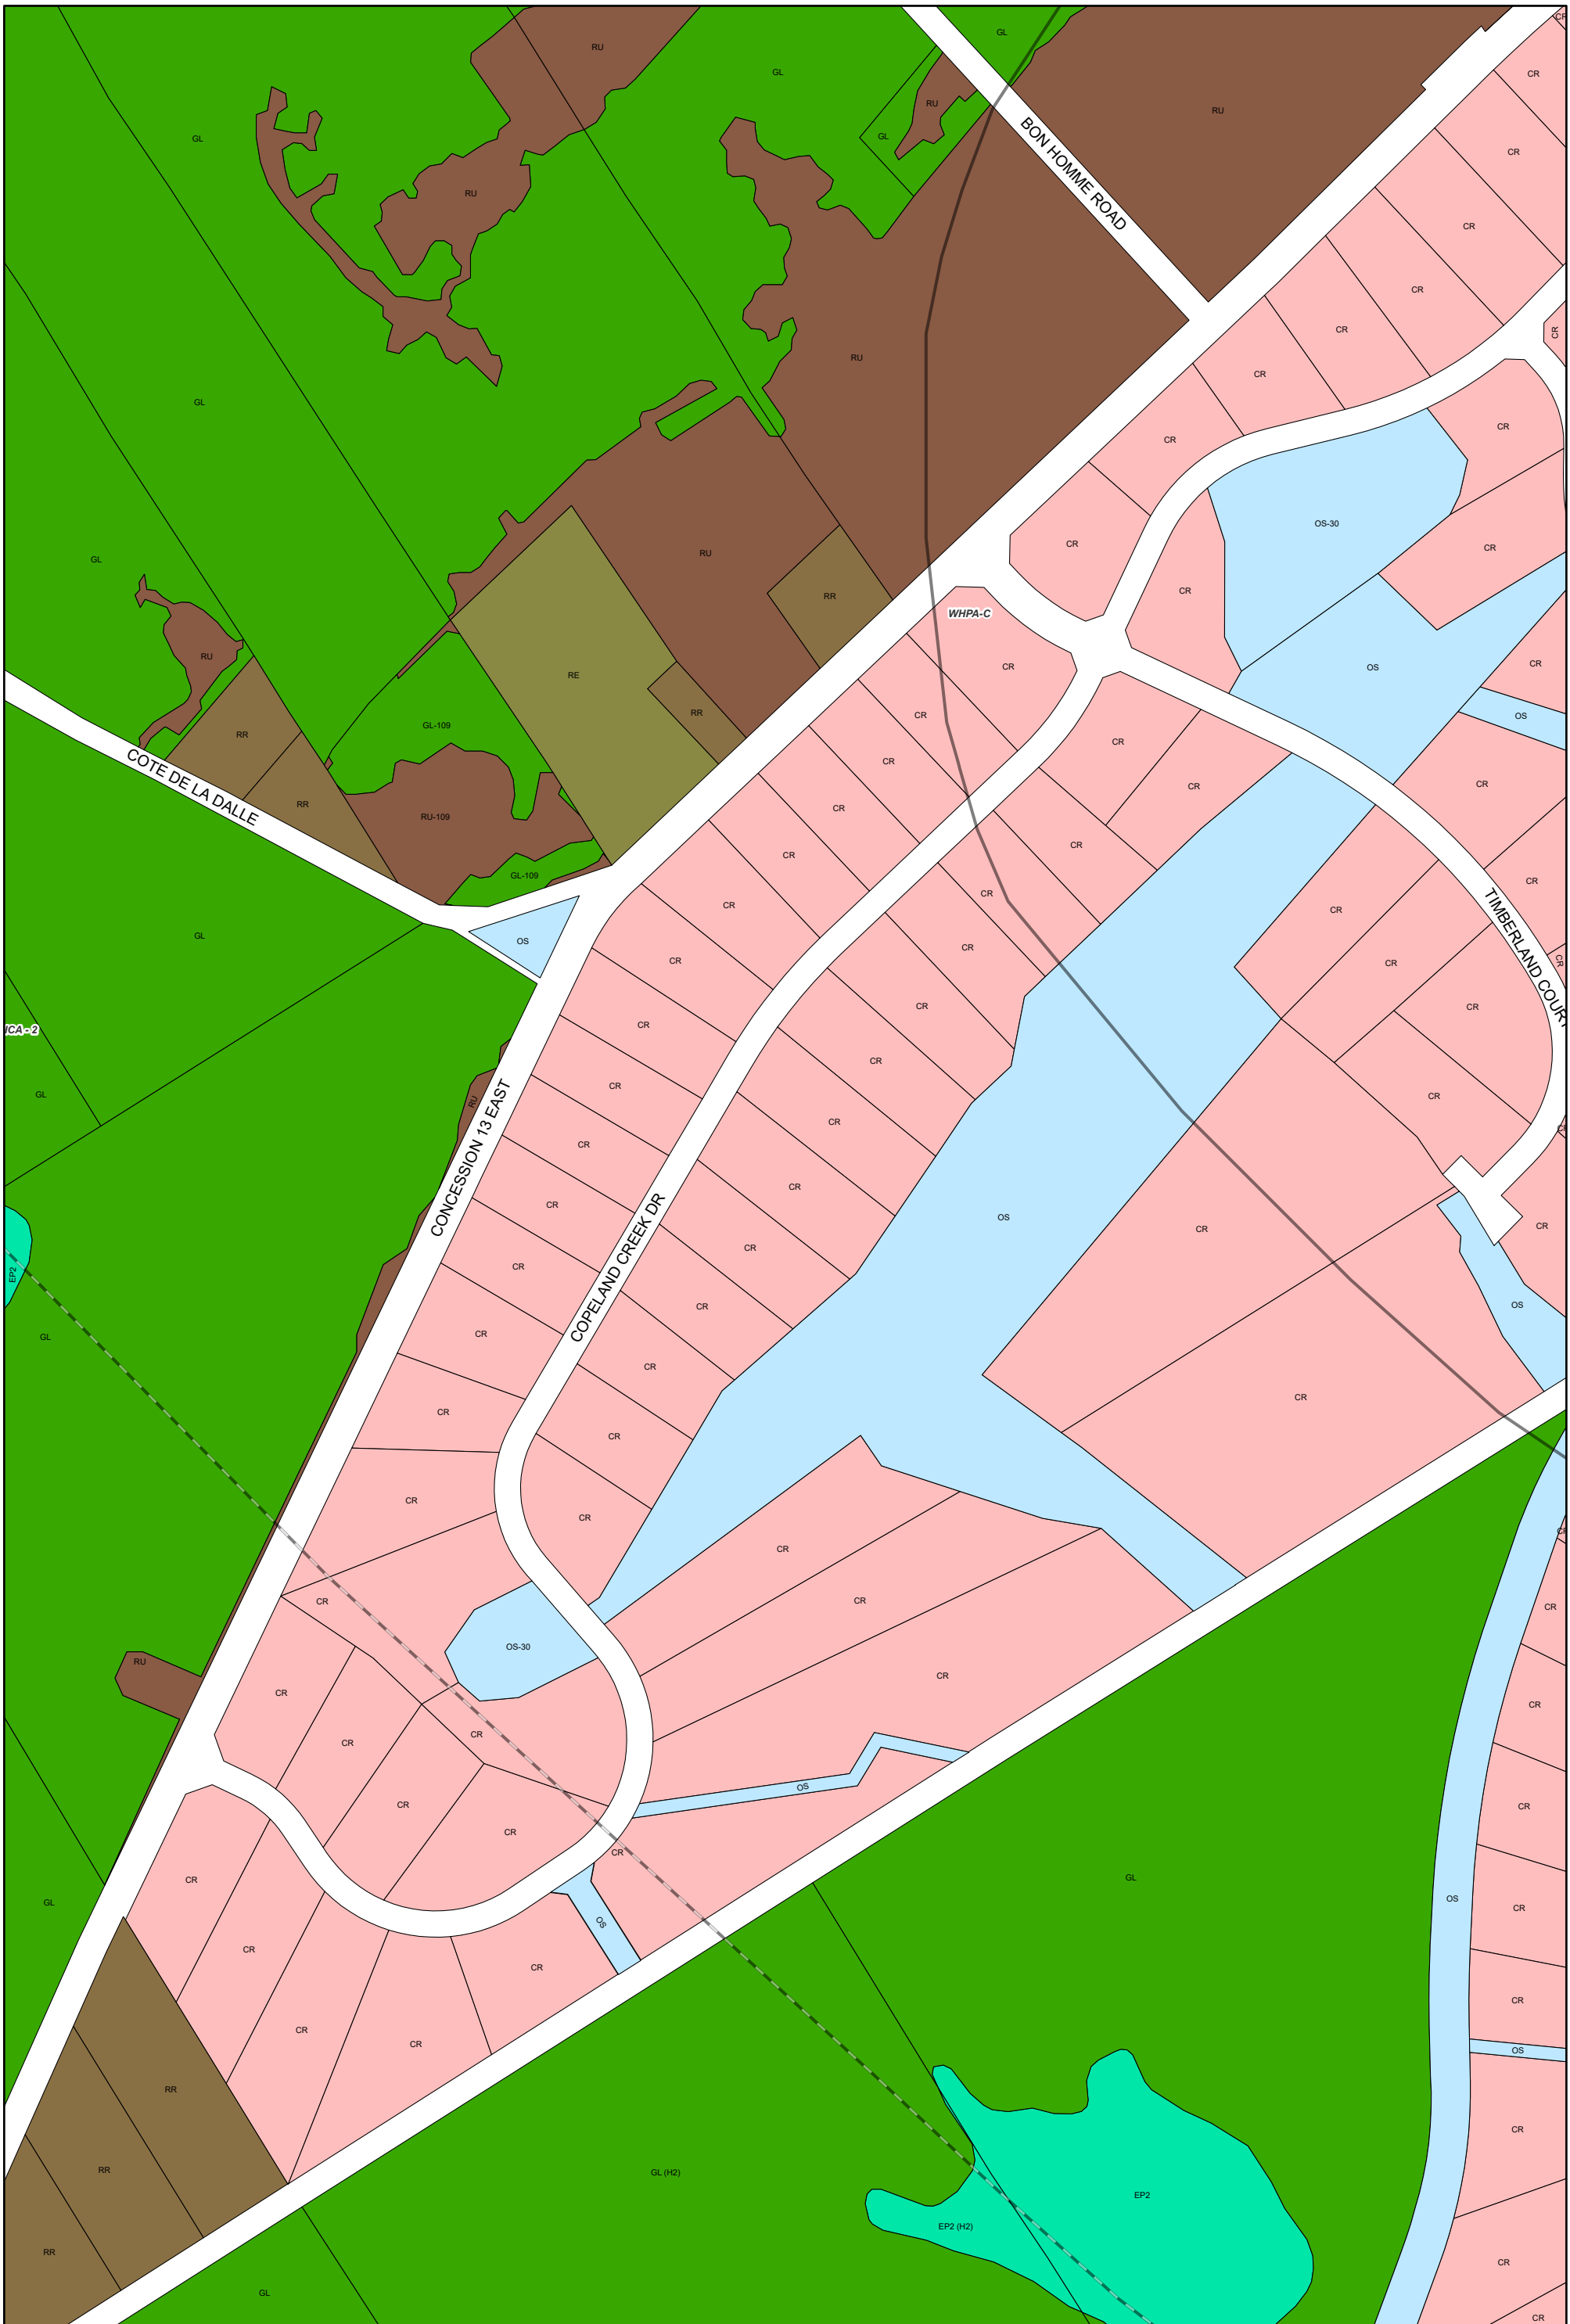

This map, either in whole or in part, may not be reproduced without the written authority from the County of Simcoe. Copyright © LINC 2026. Produced (in part) under licence from © Teranet Enterprises Inc. and its suppliers all rights reserved, and Members of the Ontario Geospatial Data Exchange. This map is not a plan survey. For information call (705)526-4204 or visit www.tiny.ca

ZONING BY-LAW 22-075
SCHEDULE A
MAP 57

A	EP1	HC	LSR	OS1	RU	NR Overlay Zone
A1	EP2	HE	MAR	RC	SC	HA Overlay Zone
CR	FD	HR	MC	RE	SR	ICA Overlay Zone
EA	GL	I	OS	RR	WD	WHPA Overlay Zone

1:4,500

Enacted by Council: October 12, 2022
Consolidated: July 03, 2026