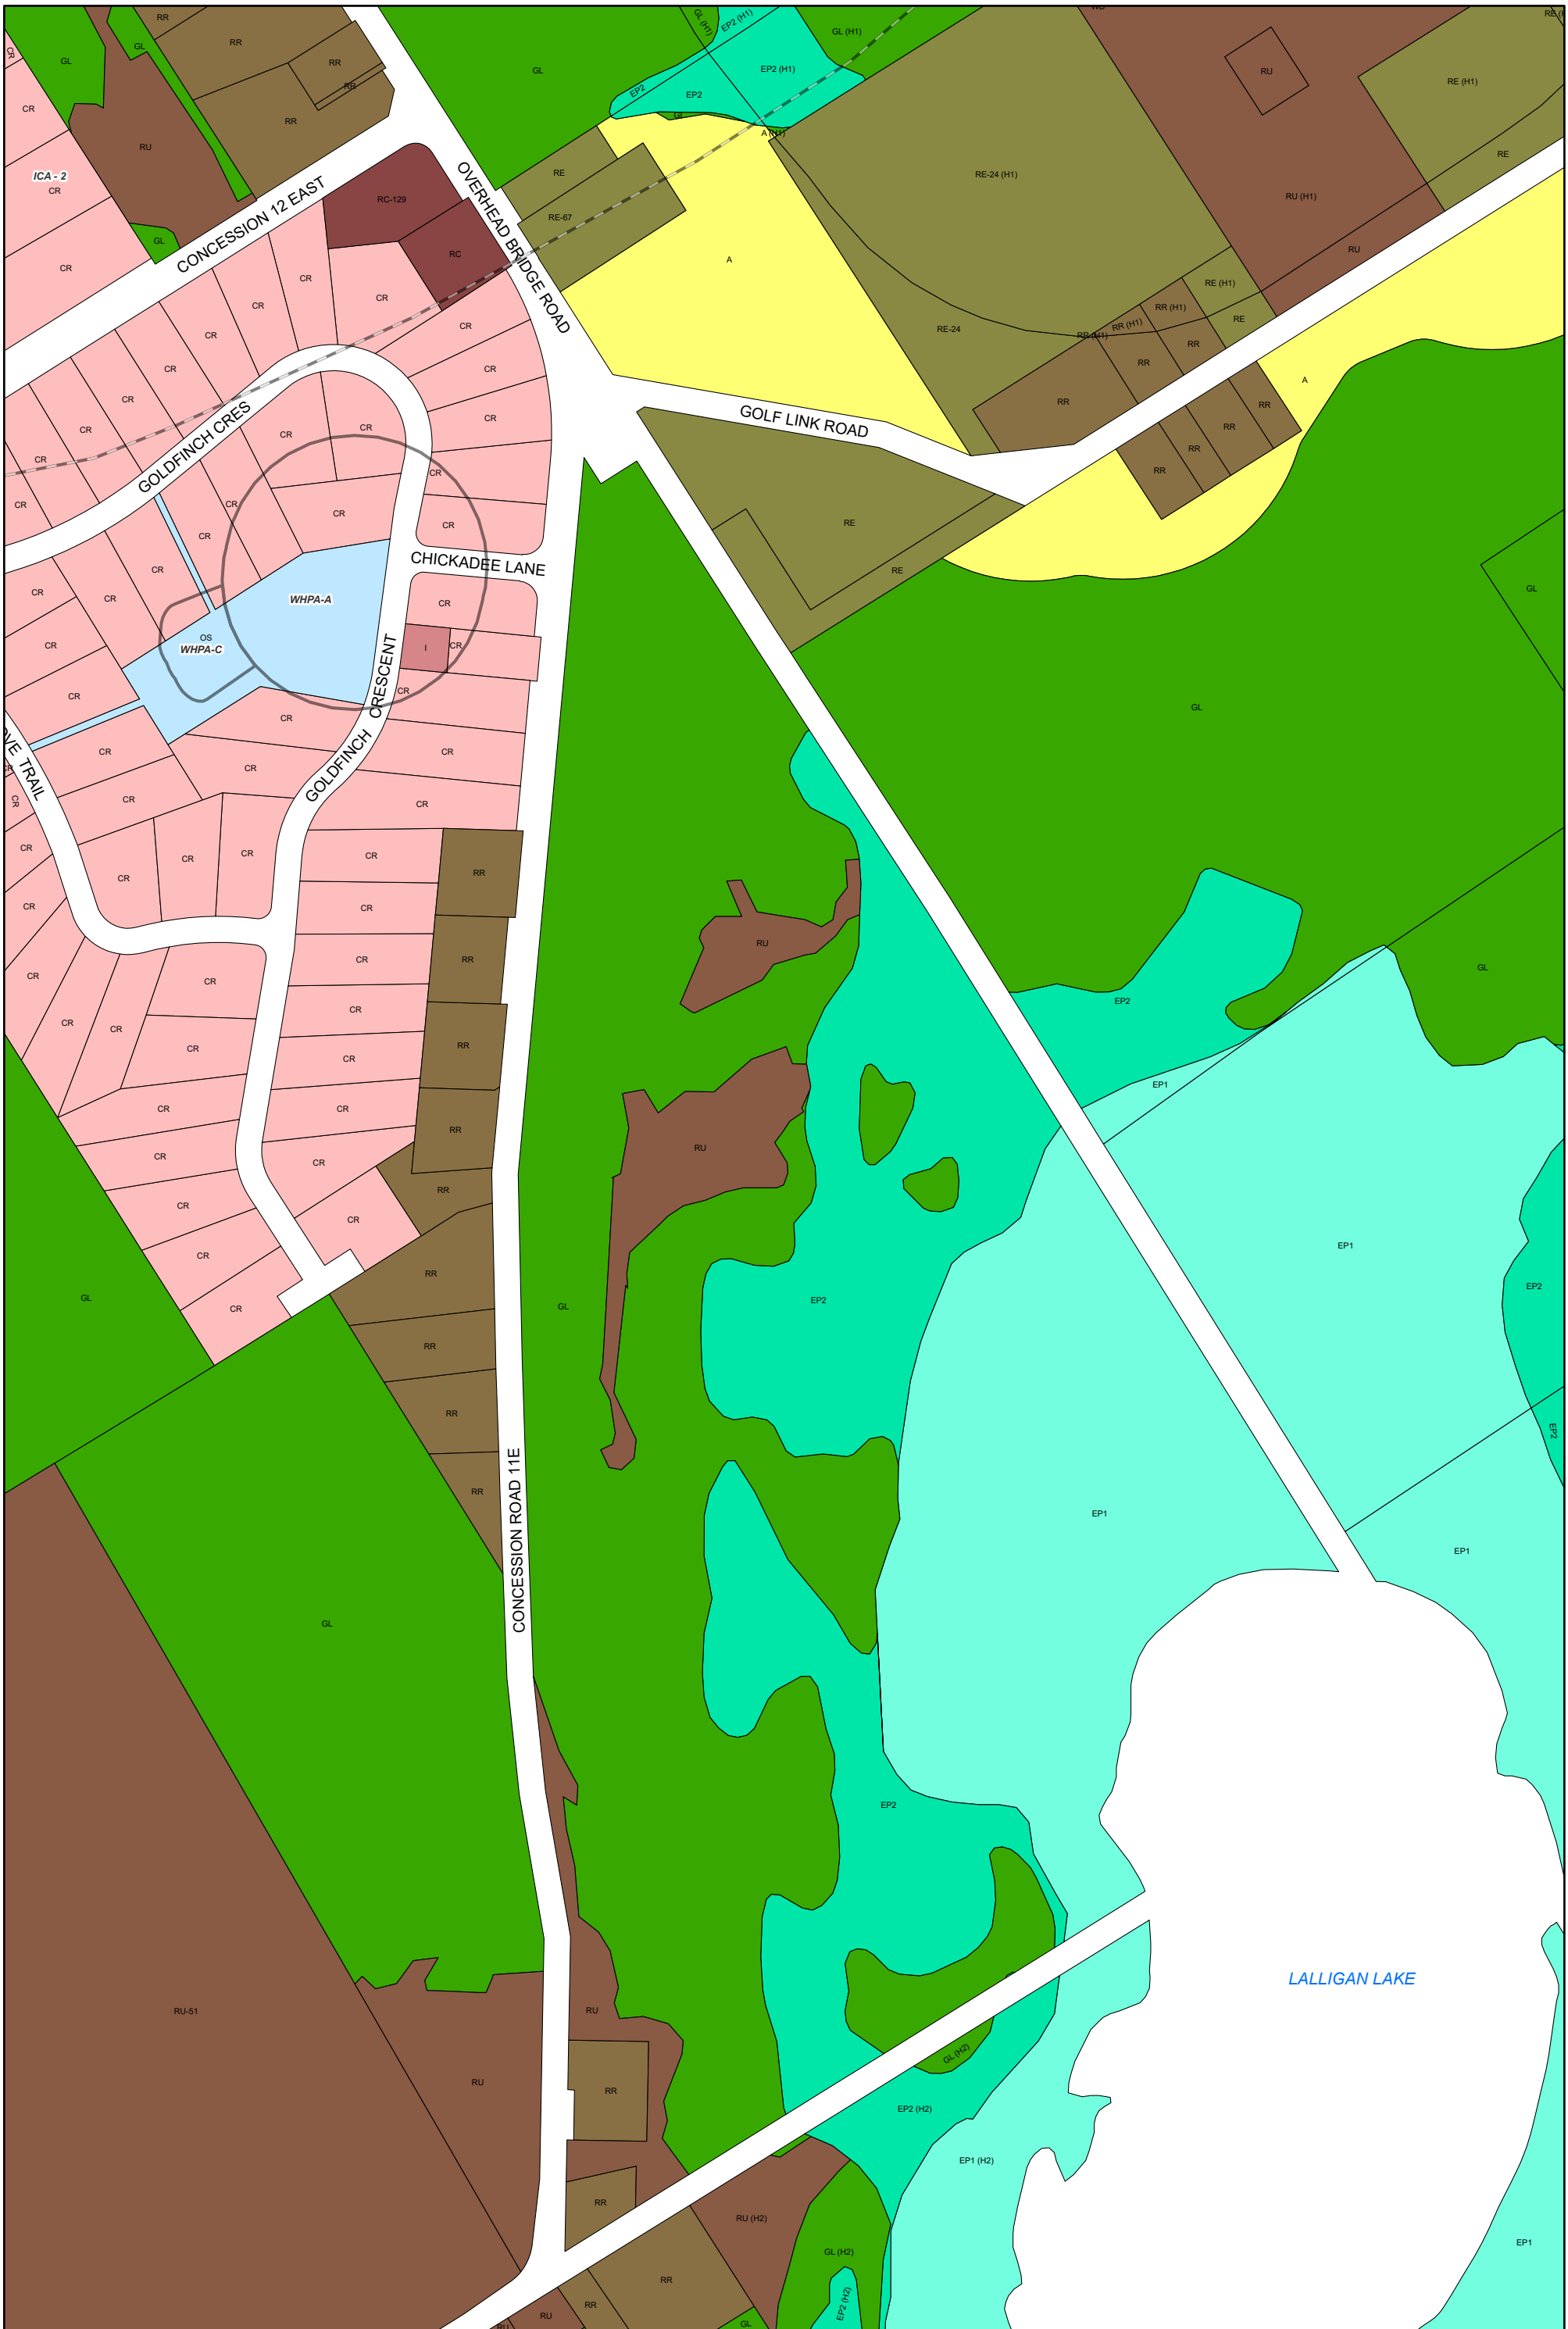

ZONING BY-LAW 22-075
SCHEDULE A
MAP 54

Legend

A	EP1	HC	LSR	OS1	RU	NR Overlay Zone
A1	EP2	HE	MAR	RC	SC	HA Overlay Zone
CR	FD	HR	MC	RE	SR	ICA Overlay Zone
EA	GL	I	OS	RR	WD	WHPA Overlay Zone

1:4,500

Enacted by Council: October 12, 2022
 Consolidated: July 03, 2026