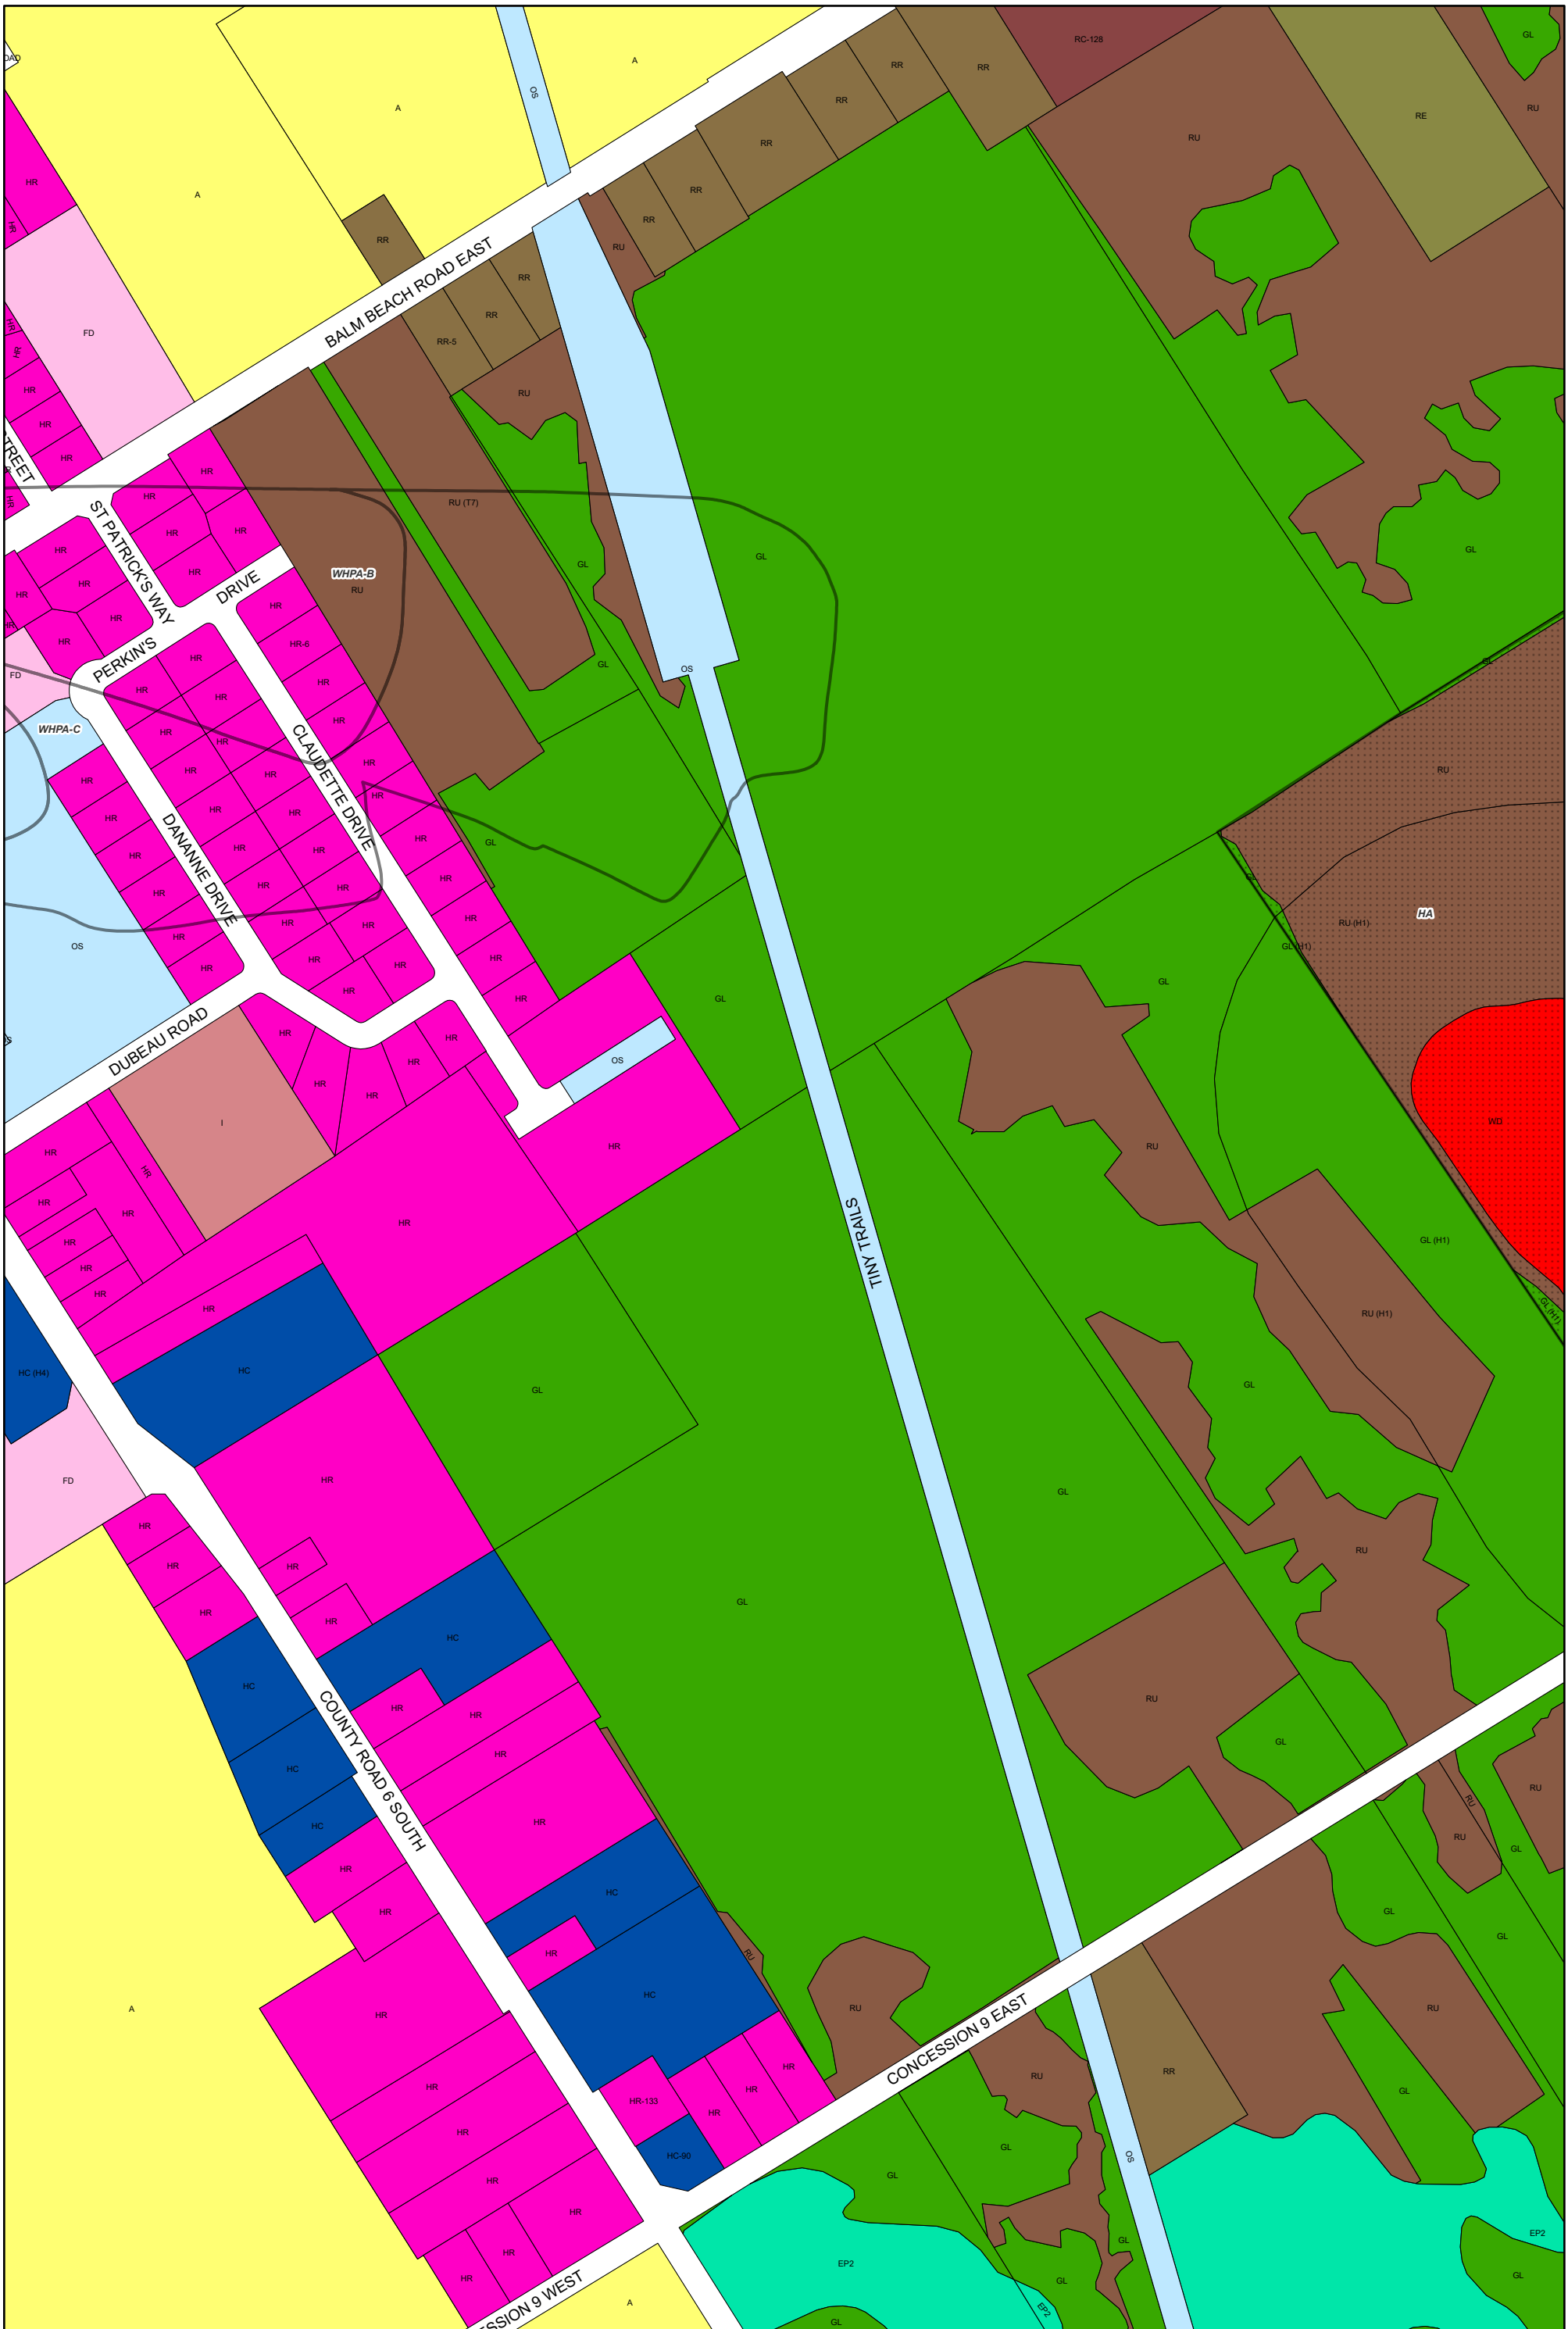

ZONING BY-LAW 22-075
SCHEDULE A
MAP 53

Legend

A	EP1	HC	LSR	OS1	RU	NR Overlay Zone
A1	EP2	HE	MAR	RC	SC	HA Overlay Zone
CR	FD	HR	MC	RE	SR	ICA Overlay Zone
EA	GL	I	OS	RR	WD	WHPA Overlay Zone

1:4,500

Enacted by Council: October 12, 2022
 Consolidated: July 03, 2026