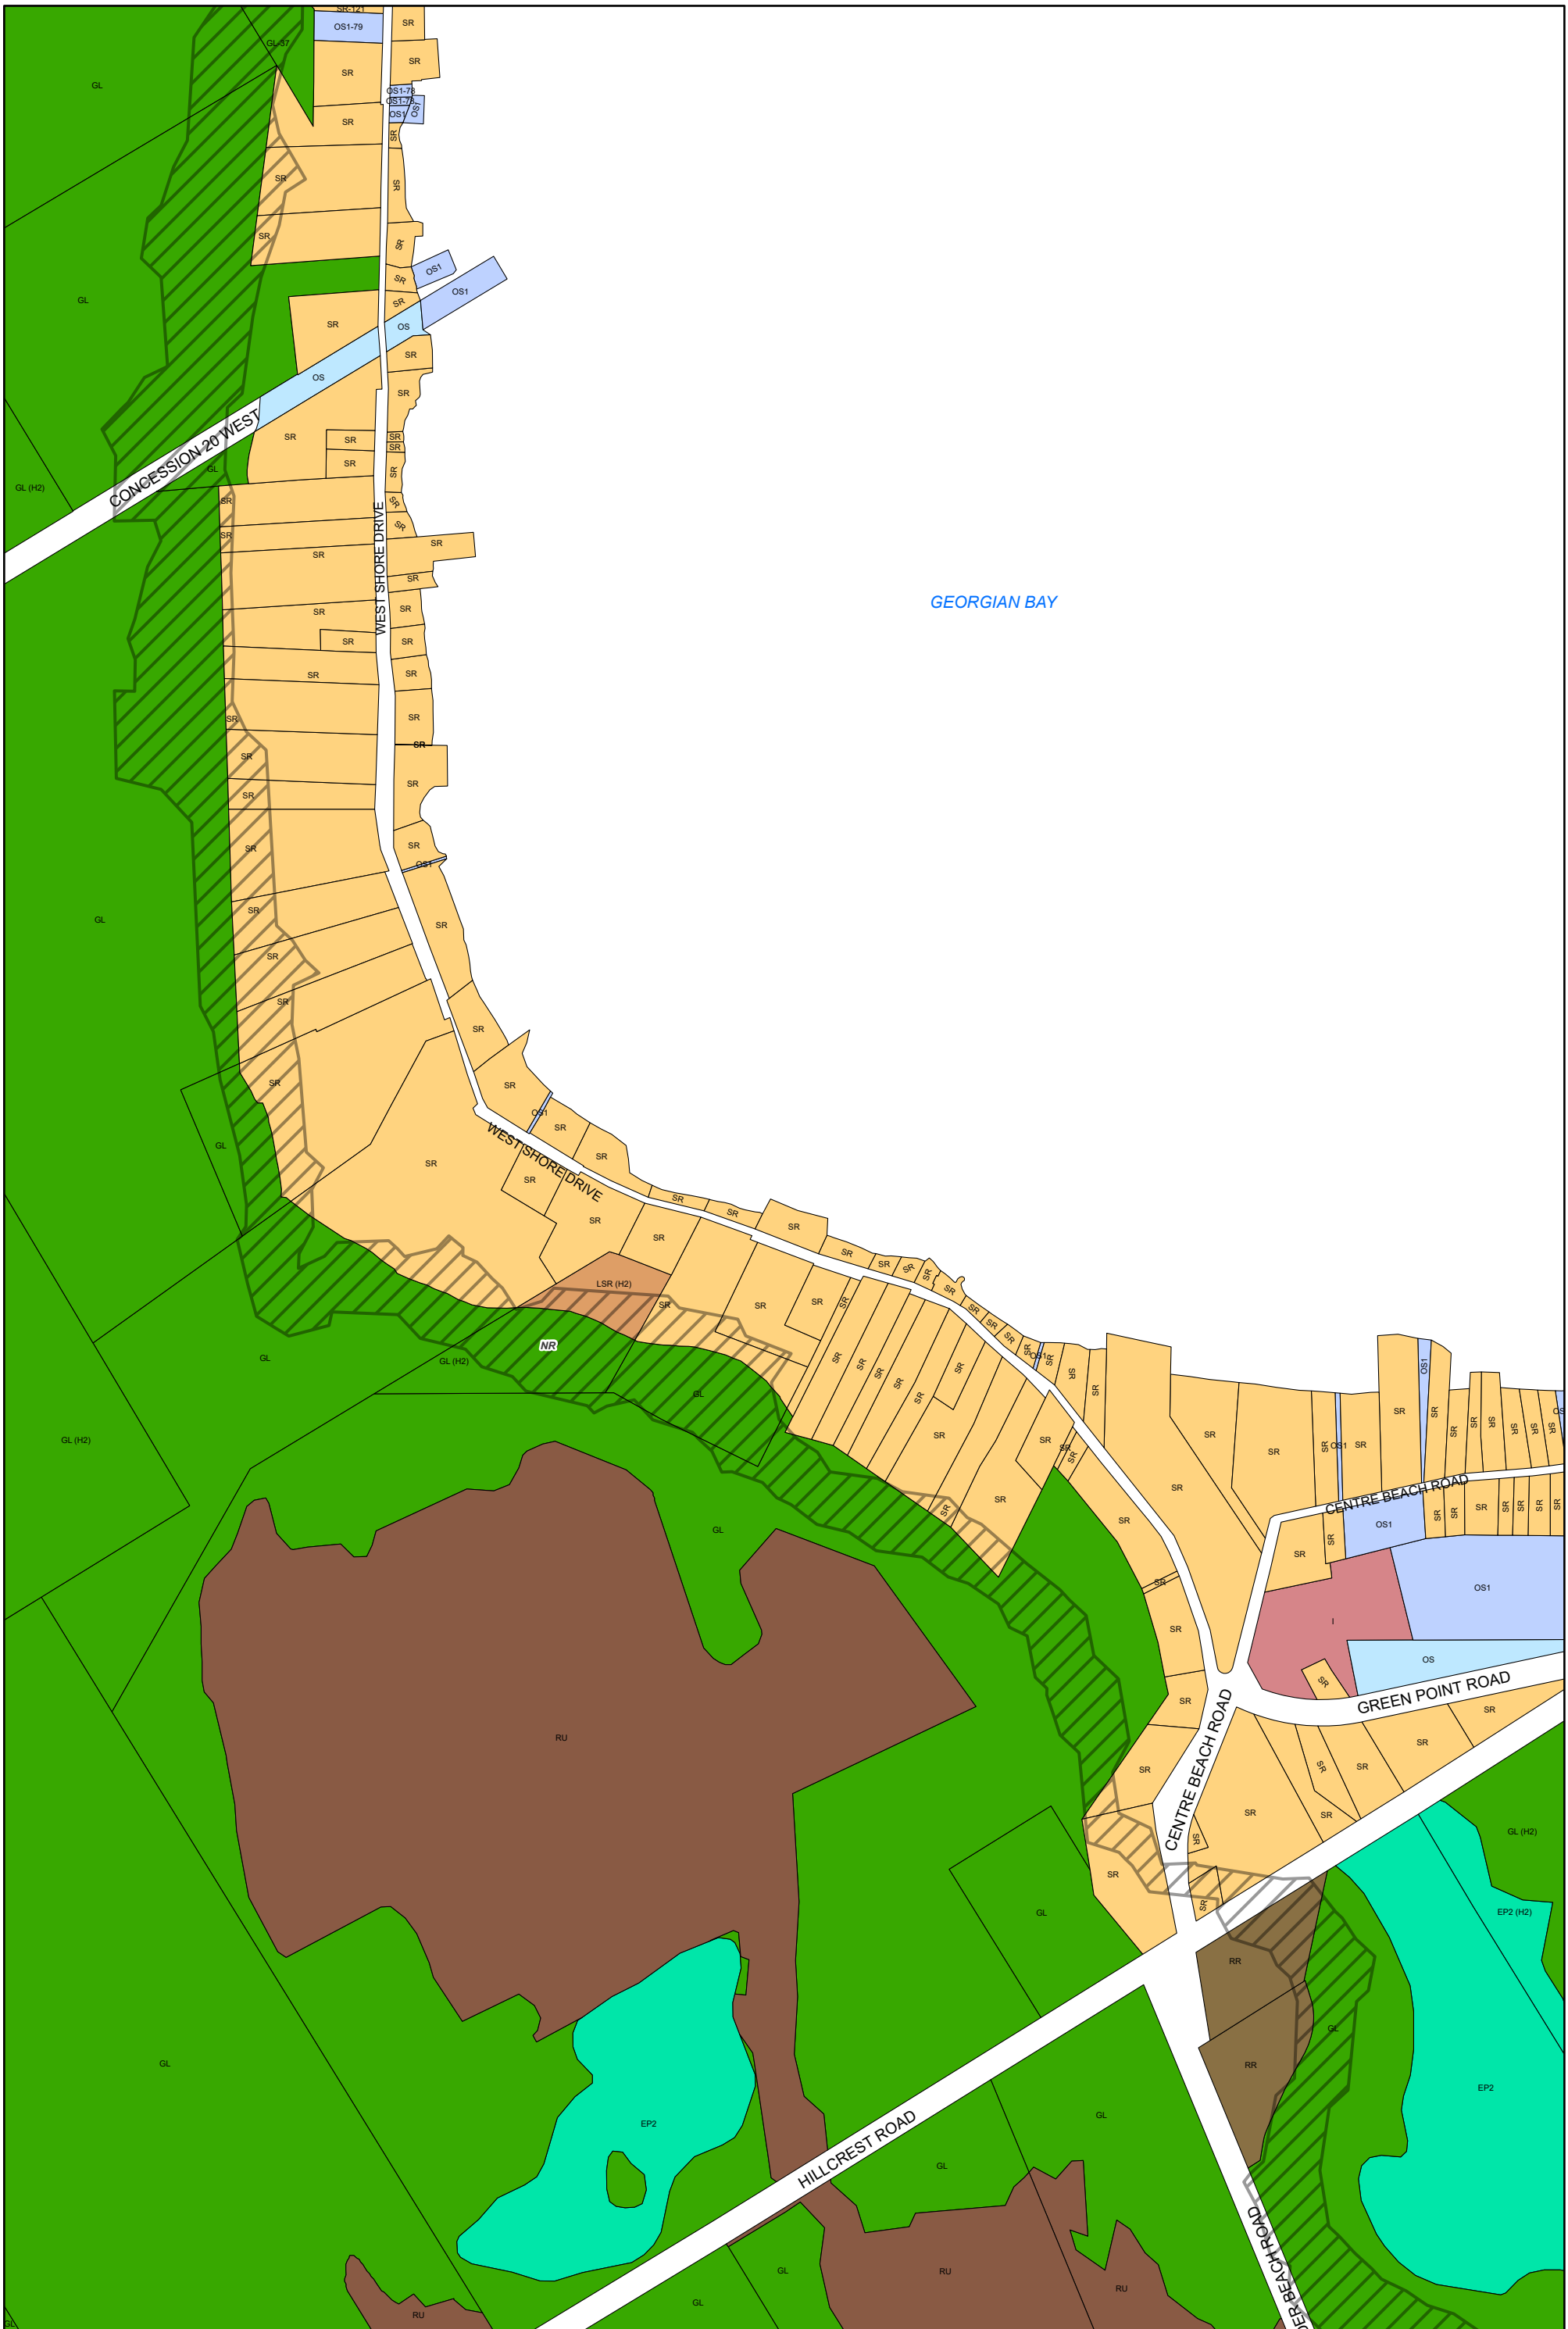

This map, either in whole or in part, may not be reproduced without the written authority from the County of Simcoe. Copyright © LINC 2026. Produced (in part) under licence from © Teranet Enterprises Inc. and its suppliers all rights reserved, and Members of the Ontario Geospatial Data Exchange. This map is not a plan survey. For information call (705)526-4204 or visit www.tiny.ca

ZONING BY-LAW 22-075
SCHEDULE A
MAP 30

Legend

A	EP1	HC	LSR	OS1	RU	NR Overlay Zone
A1	EP2	HE	MAR	RC	SC	HA Overlay Zone
CR	FD	HR	MC	RE	SR	ICA Overlay Zone
EA	GL	I	OS	RR	WD	WHPA Overlay Zone

1:4,500

Enacted by Council: October 12, 2022
Consolidated: July 03, 2026