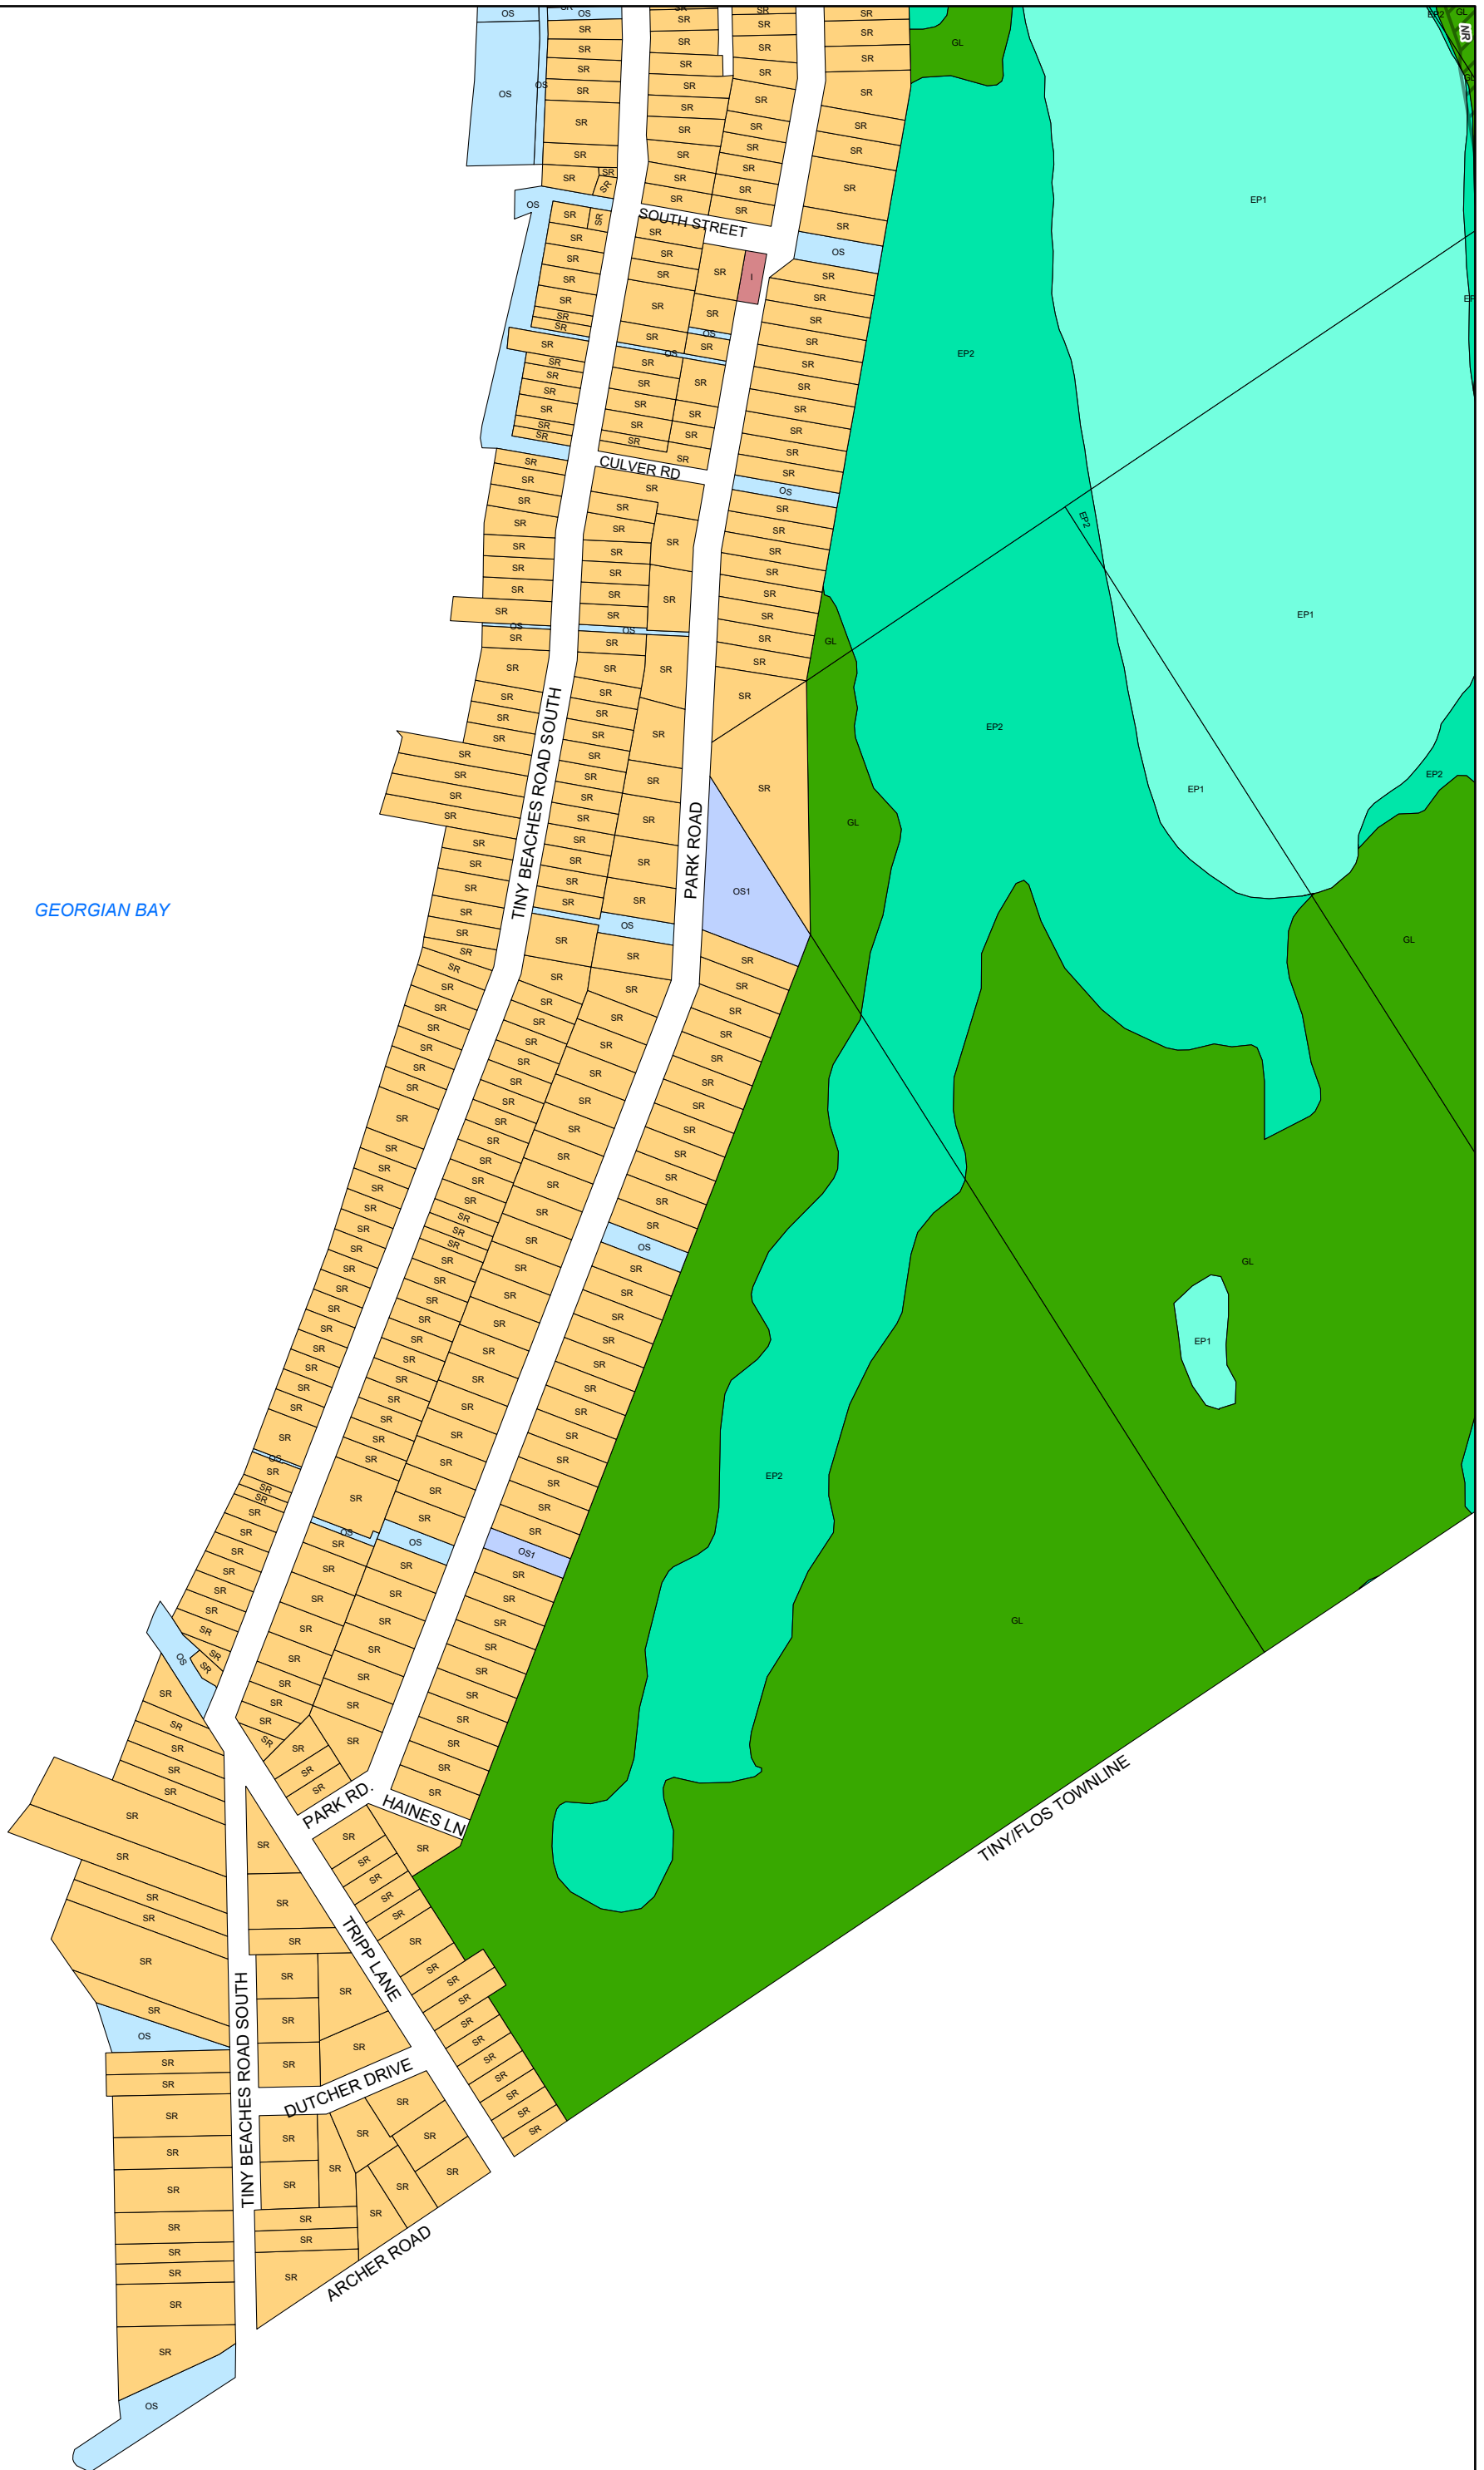

GEORGIAN BAY

This map, either in whole or in part, may not be reproduced without the written authority from the County of Simcoe. Copyright © LINC 2026. Produced (in part) under licence from © Teranet Enterprises Inc. and its suppliers all rights reserved, and Members of the Ontario Geospatial Data Exchange. This map is not a plan survey. For information call (705)526-4204 or visit www.tiny.ca

ZONING BY-LAW 22-075
SCHEDULE A
MAP 1

Legend

A	EP1	HC	LSR	OS1	RU	NR Overlay Zone
A1	EP2	HE	MAR	RC	SC	HA Overlay Zone
CR	FD	HR	MC	RE	SR	ICA Overlay Zone
EA	GL	I	OS	RR	WD	WHPA Overlay Zone

1:4,500

Enacted by Council: October 12, 2022
Consolidated: July 03, 2026