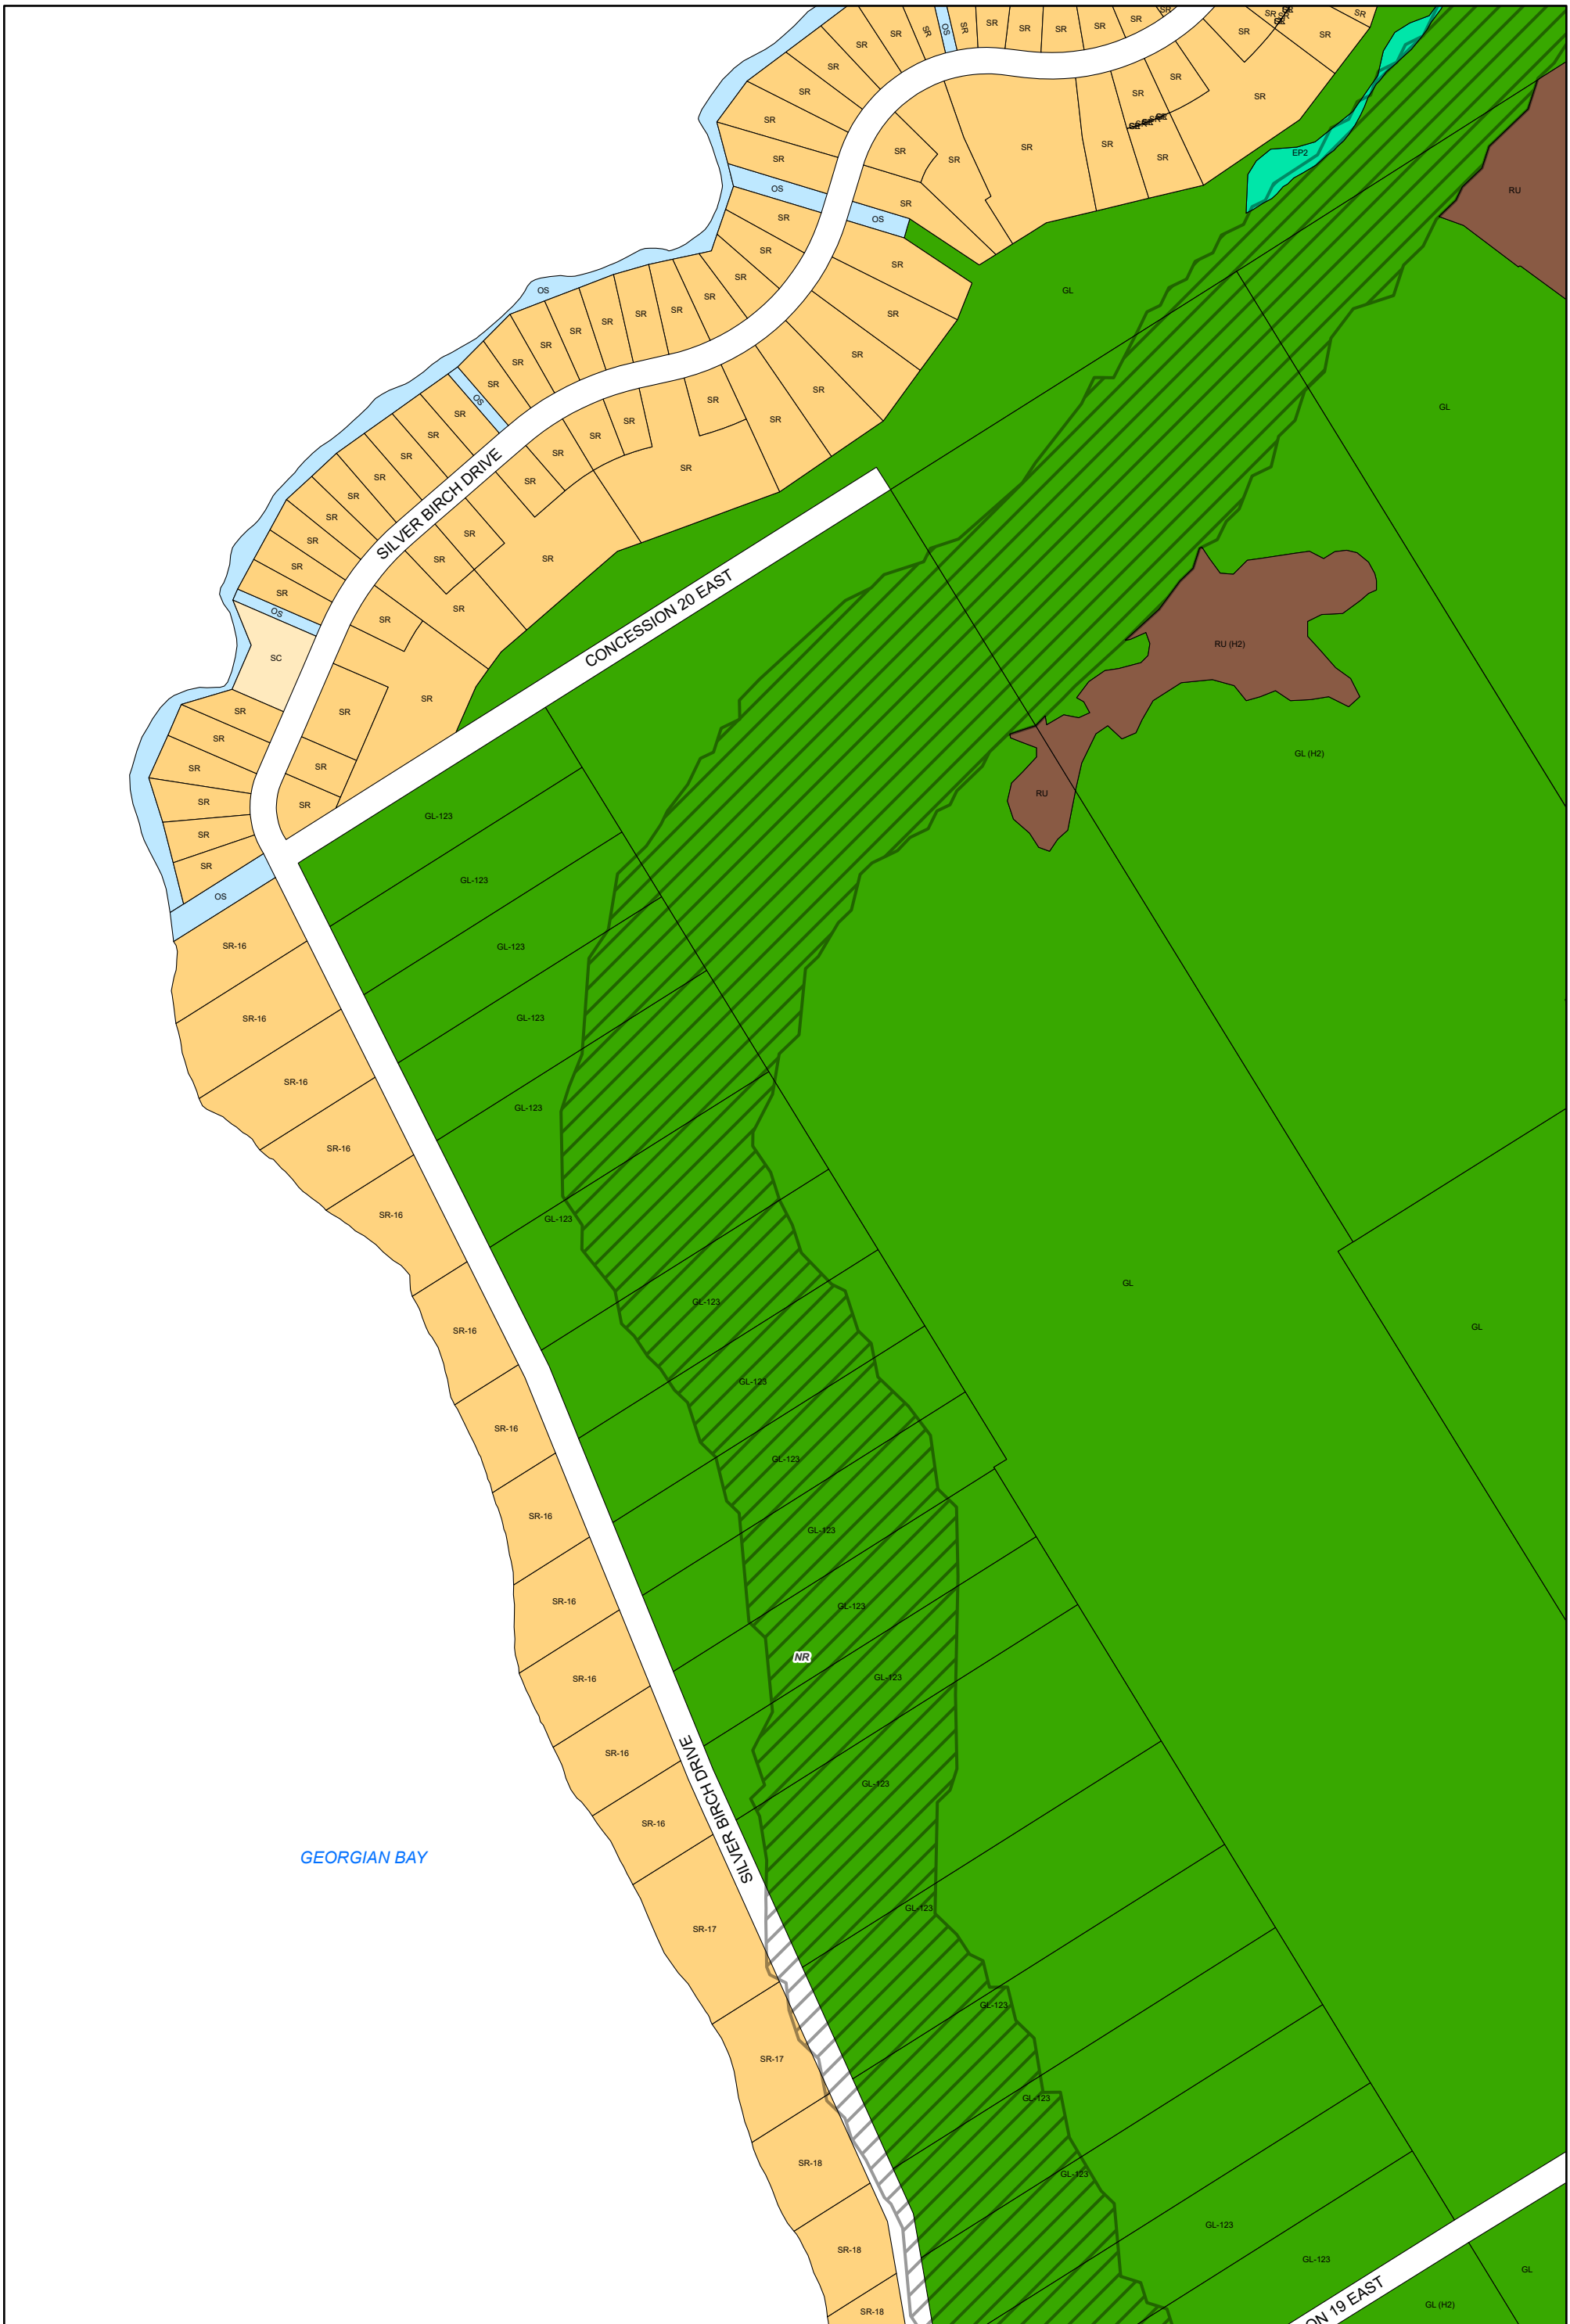

This map, either in whole or in part, may not be reproduced without the written authority from the County of Simcoe. Copyright © LINC 2026. Produced (in part) under licence from © Teranet Enterprises Inc. and its suppliers all rights reserved, and Members of the Ontario Geospatial Data Exchange. This map is not a plan survey. For information call (705)526-4204 or visit www.tiny.ca

ZONING BY-LAW 22-075
SCHEDULE A
MAP 33

Legend

A	EP1	HC	LSR	OS1	RU	NR Overlay Zone
A1	EP2	HE	MAR	RC	SC	HA Overlay Zone
CR	FD	HR	MC	RE	SR	ICA Overlay Zone
EA	GL	I	OS	RR	WD	WHPA Overlay Zone

1:4,500

Enacted by Council: October 12, 2022
Consolidated: July 03, 2026