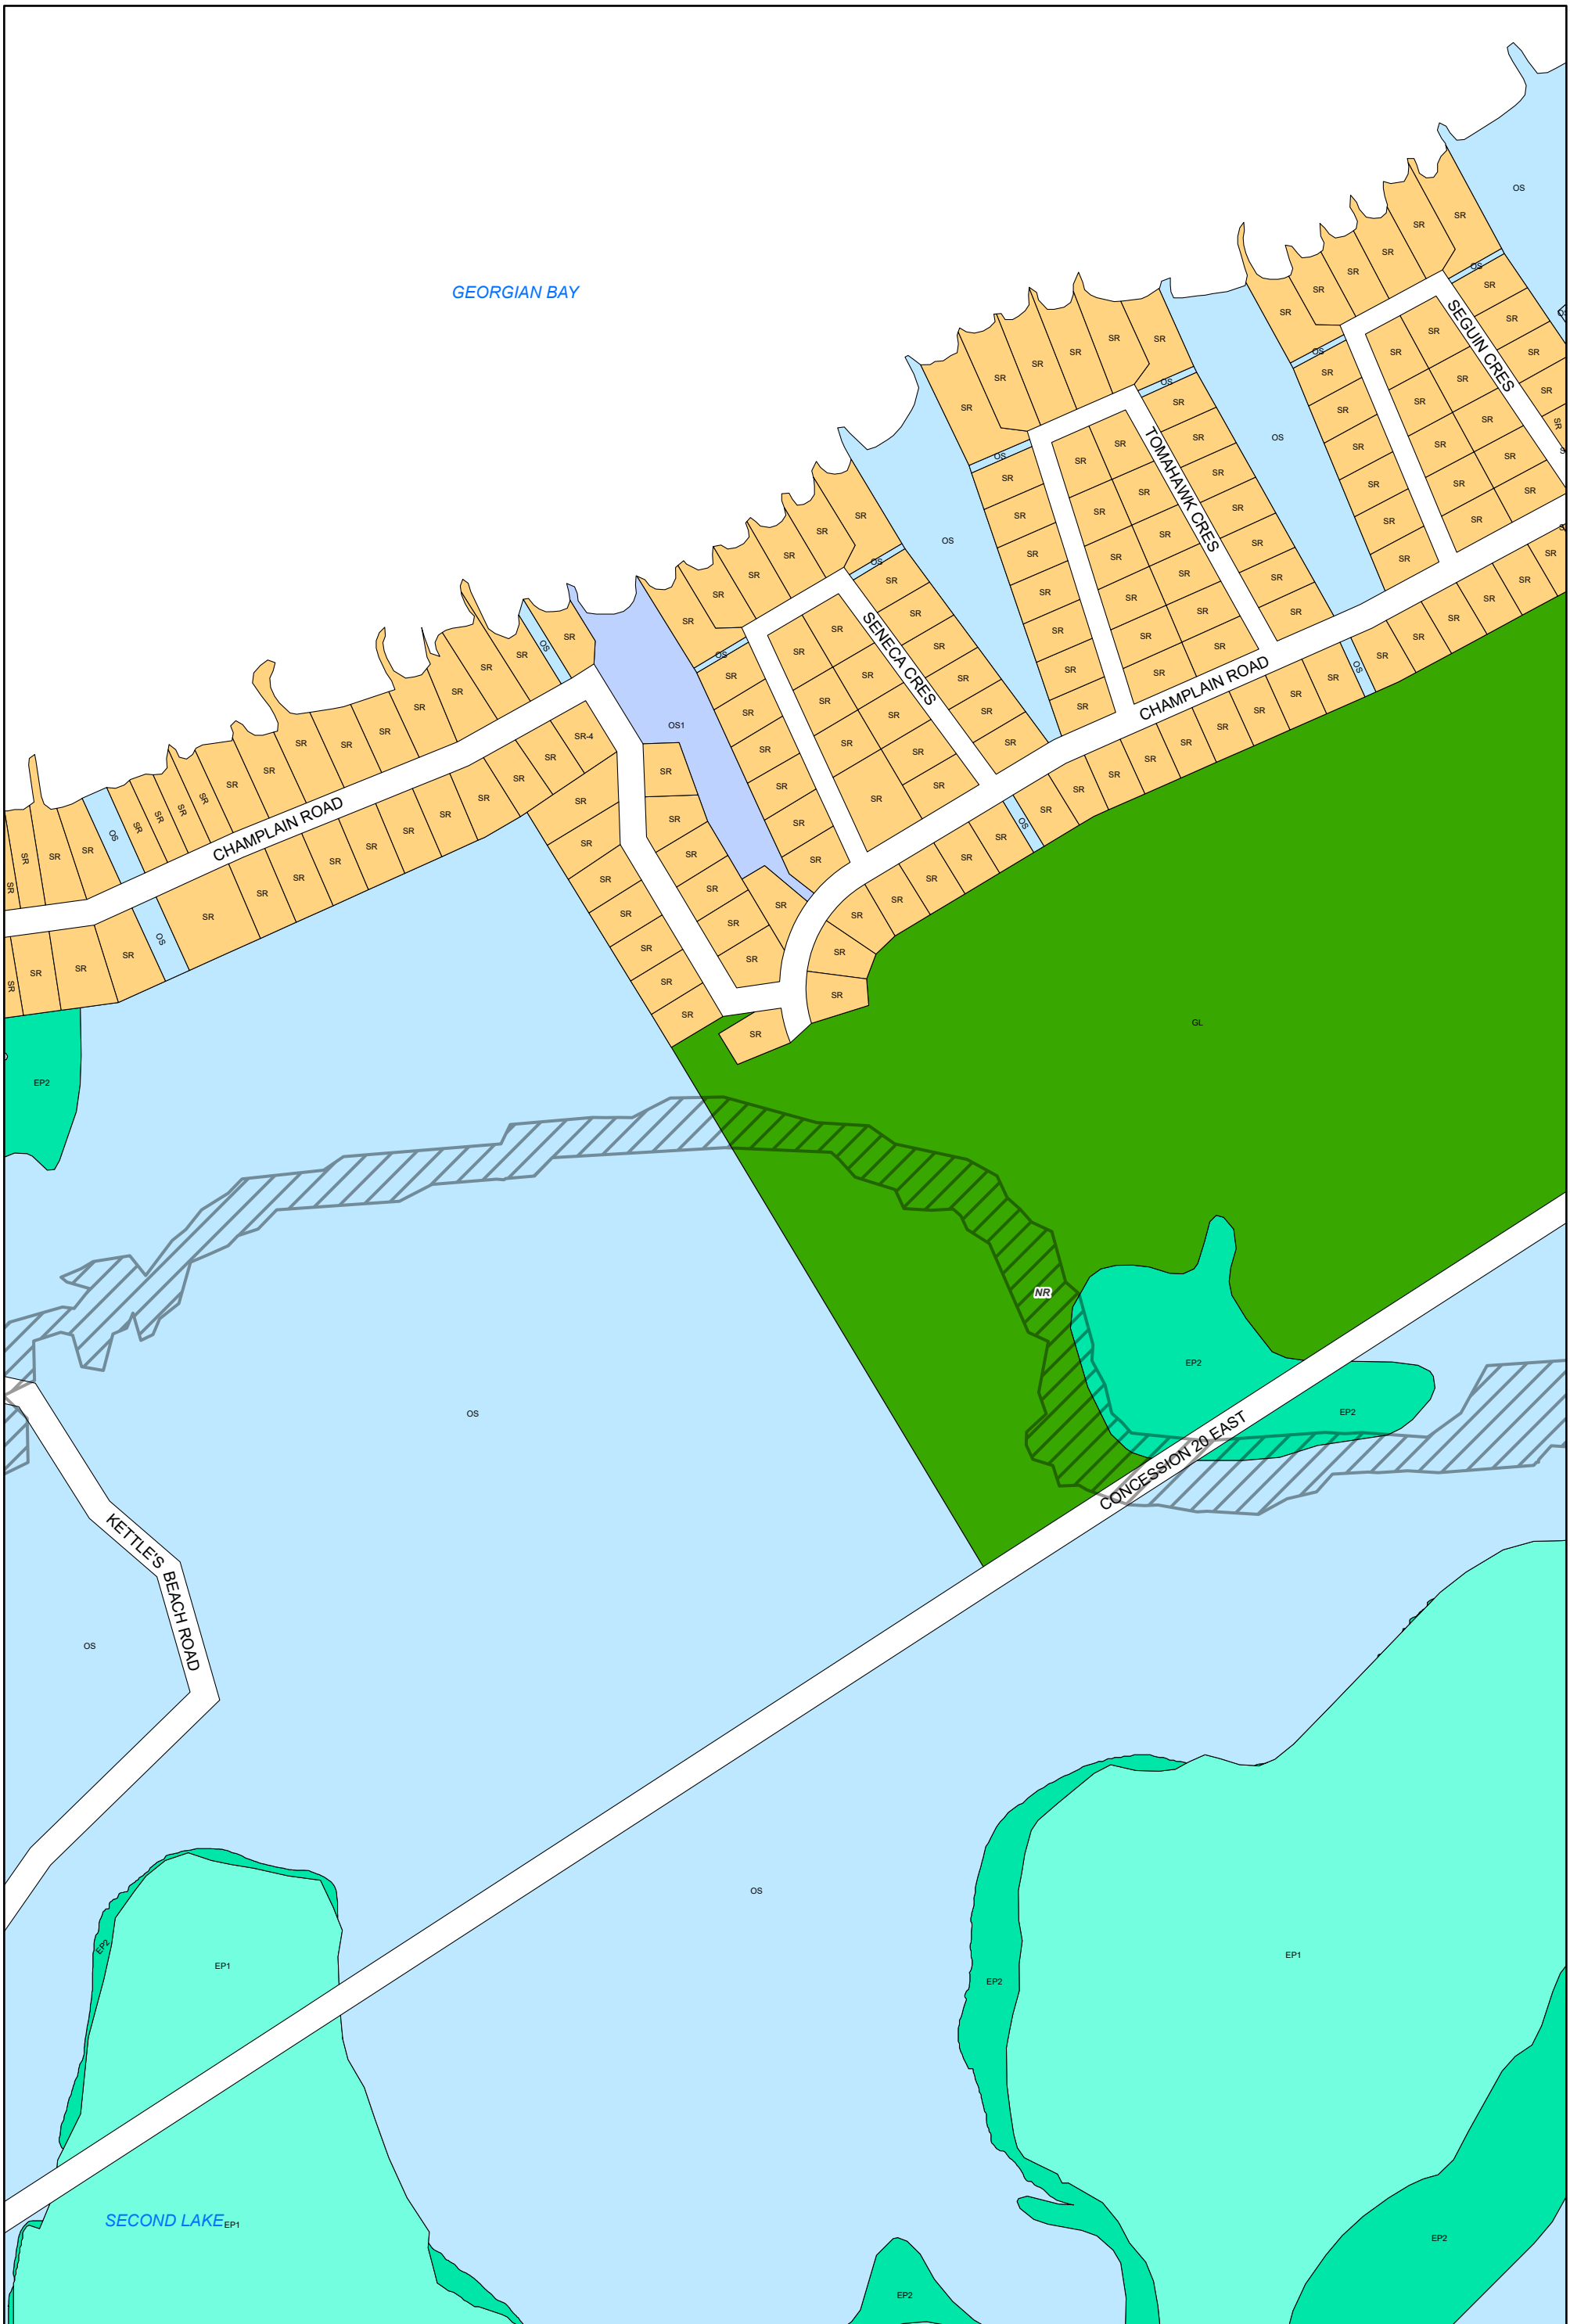

GEORGIAN BAY

This map, either in whole or in part, may not be reproduced without the written authority from the County of Simcoe. Copyright County of Simcoe Land Information Network Cooperative © LINC 2026. Produced (in part) under licence from © Teranet Enterprises Inc. and its suppliers all rights reserved, and Members of the Ontario Geospatial Data Exchange. This map is not a plan survey. For information call (705)526-4204 or visit www.tiny.ca

ZONING BY-LAW 22-075
SCHEDULE A
MAP 36

Legend

A	EP1	HC	LSR	OS1	RU	NR Overlay Zone
A1	EP2	HE	MAR	RC	SC	HA Overlay Zone
CR	FD	HR	MC	RE	SR	ICA Overlay Zone
EA	GL	I	OS	RR	WD	WHPA Overlay Zone

1:4,500

Enacted by Council: October 12, 2022
Consolidated: July 03, 2026