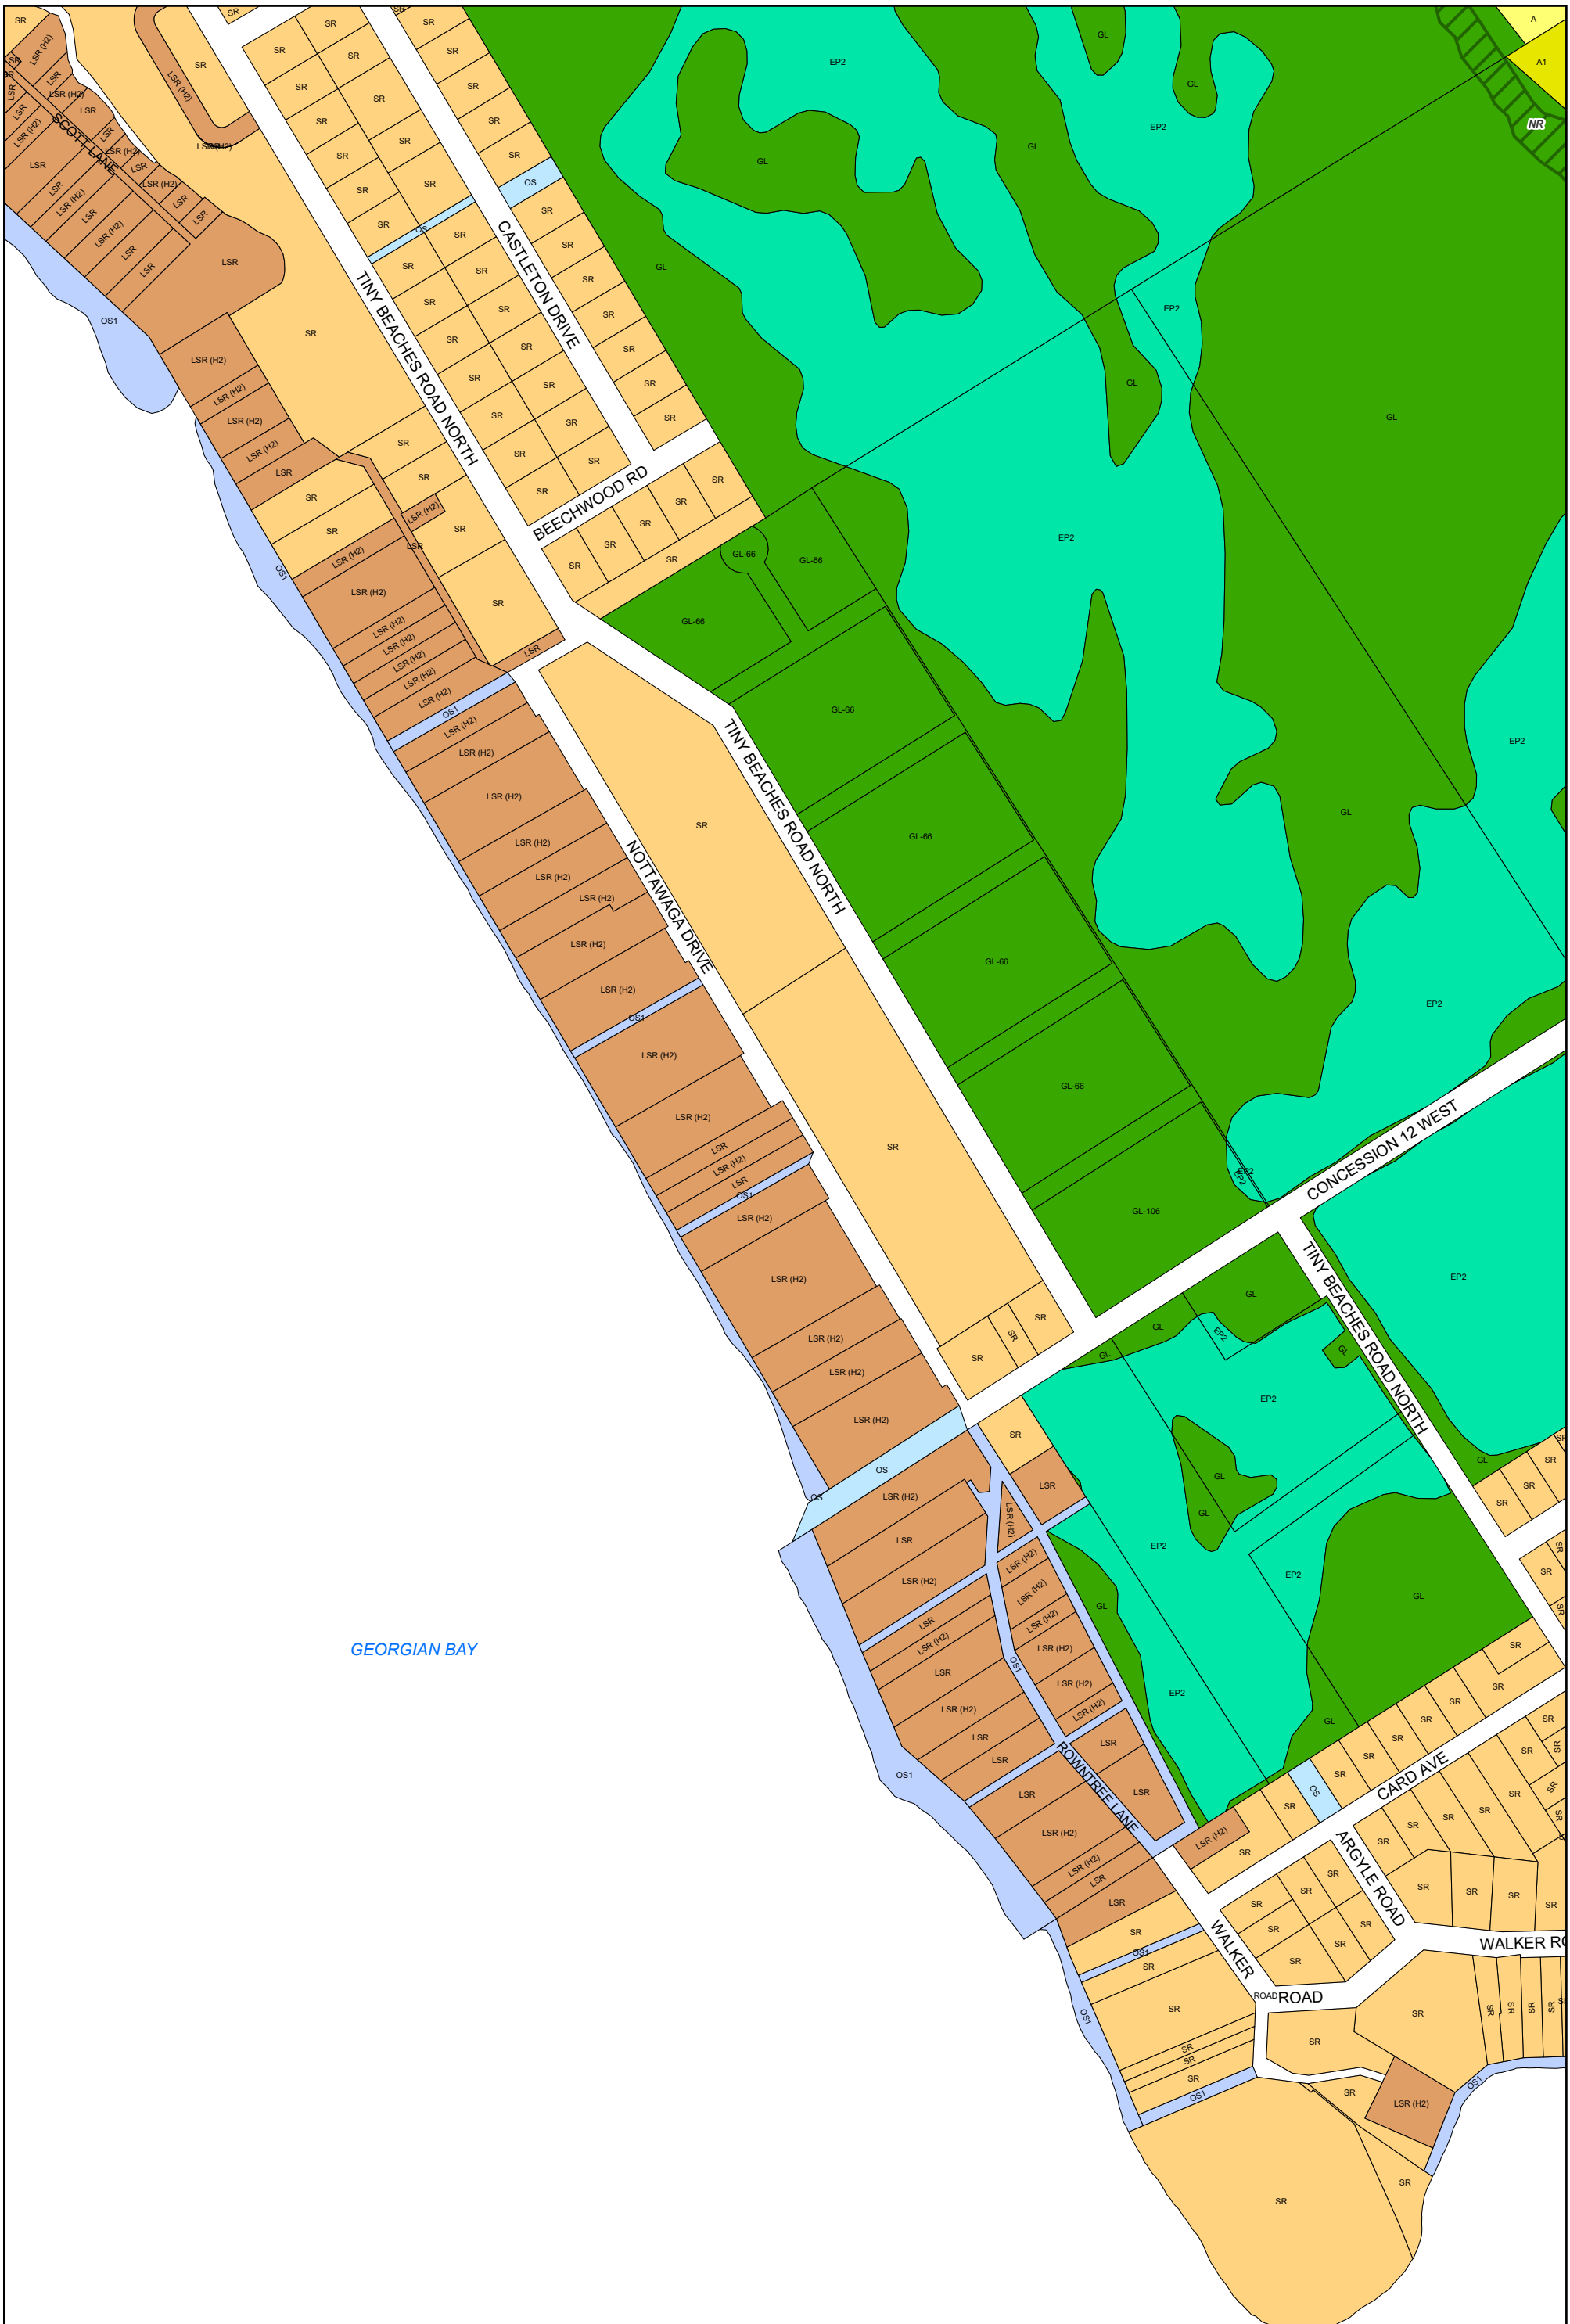

GEORGIAN BAY

This map, either in whole or in part, may not be reproduced without the written authority from the County of Simcoe. Copyright County of Simcoe Land Information Network Cooperative © LINC 2026. Produced (in part) under licence from © Teranet Enterprises Inc. and its suppliers all rights reserved, and Members of the Ontario Geospatial Data Exchange. This map is not a plan survey. For information call (705)526-4204 or visit www.tiny.ca

ZONING BY-LAW 22-075
SCHEDULE A
MAP 14

Legend

A	EP1	HC	LSR	OS1	RU	NR Overlay Zone
A1	EP2	HE	MAR	RC	SC	HA Overlay Zone
CR	FD	HR	MC	RE	SR	ICA Overlay Zone
EA	GL	I	OS	RR	WD	WHPA Overlay Zone

1:4,500