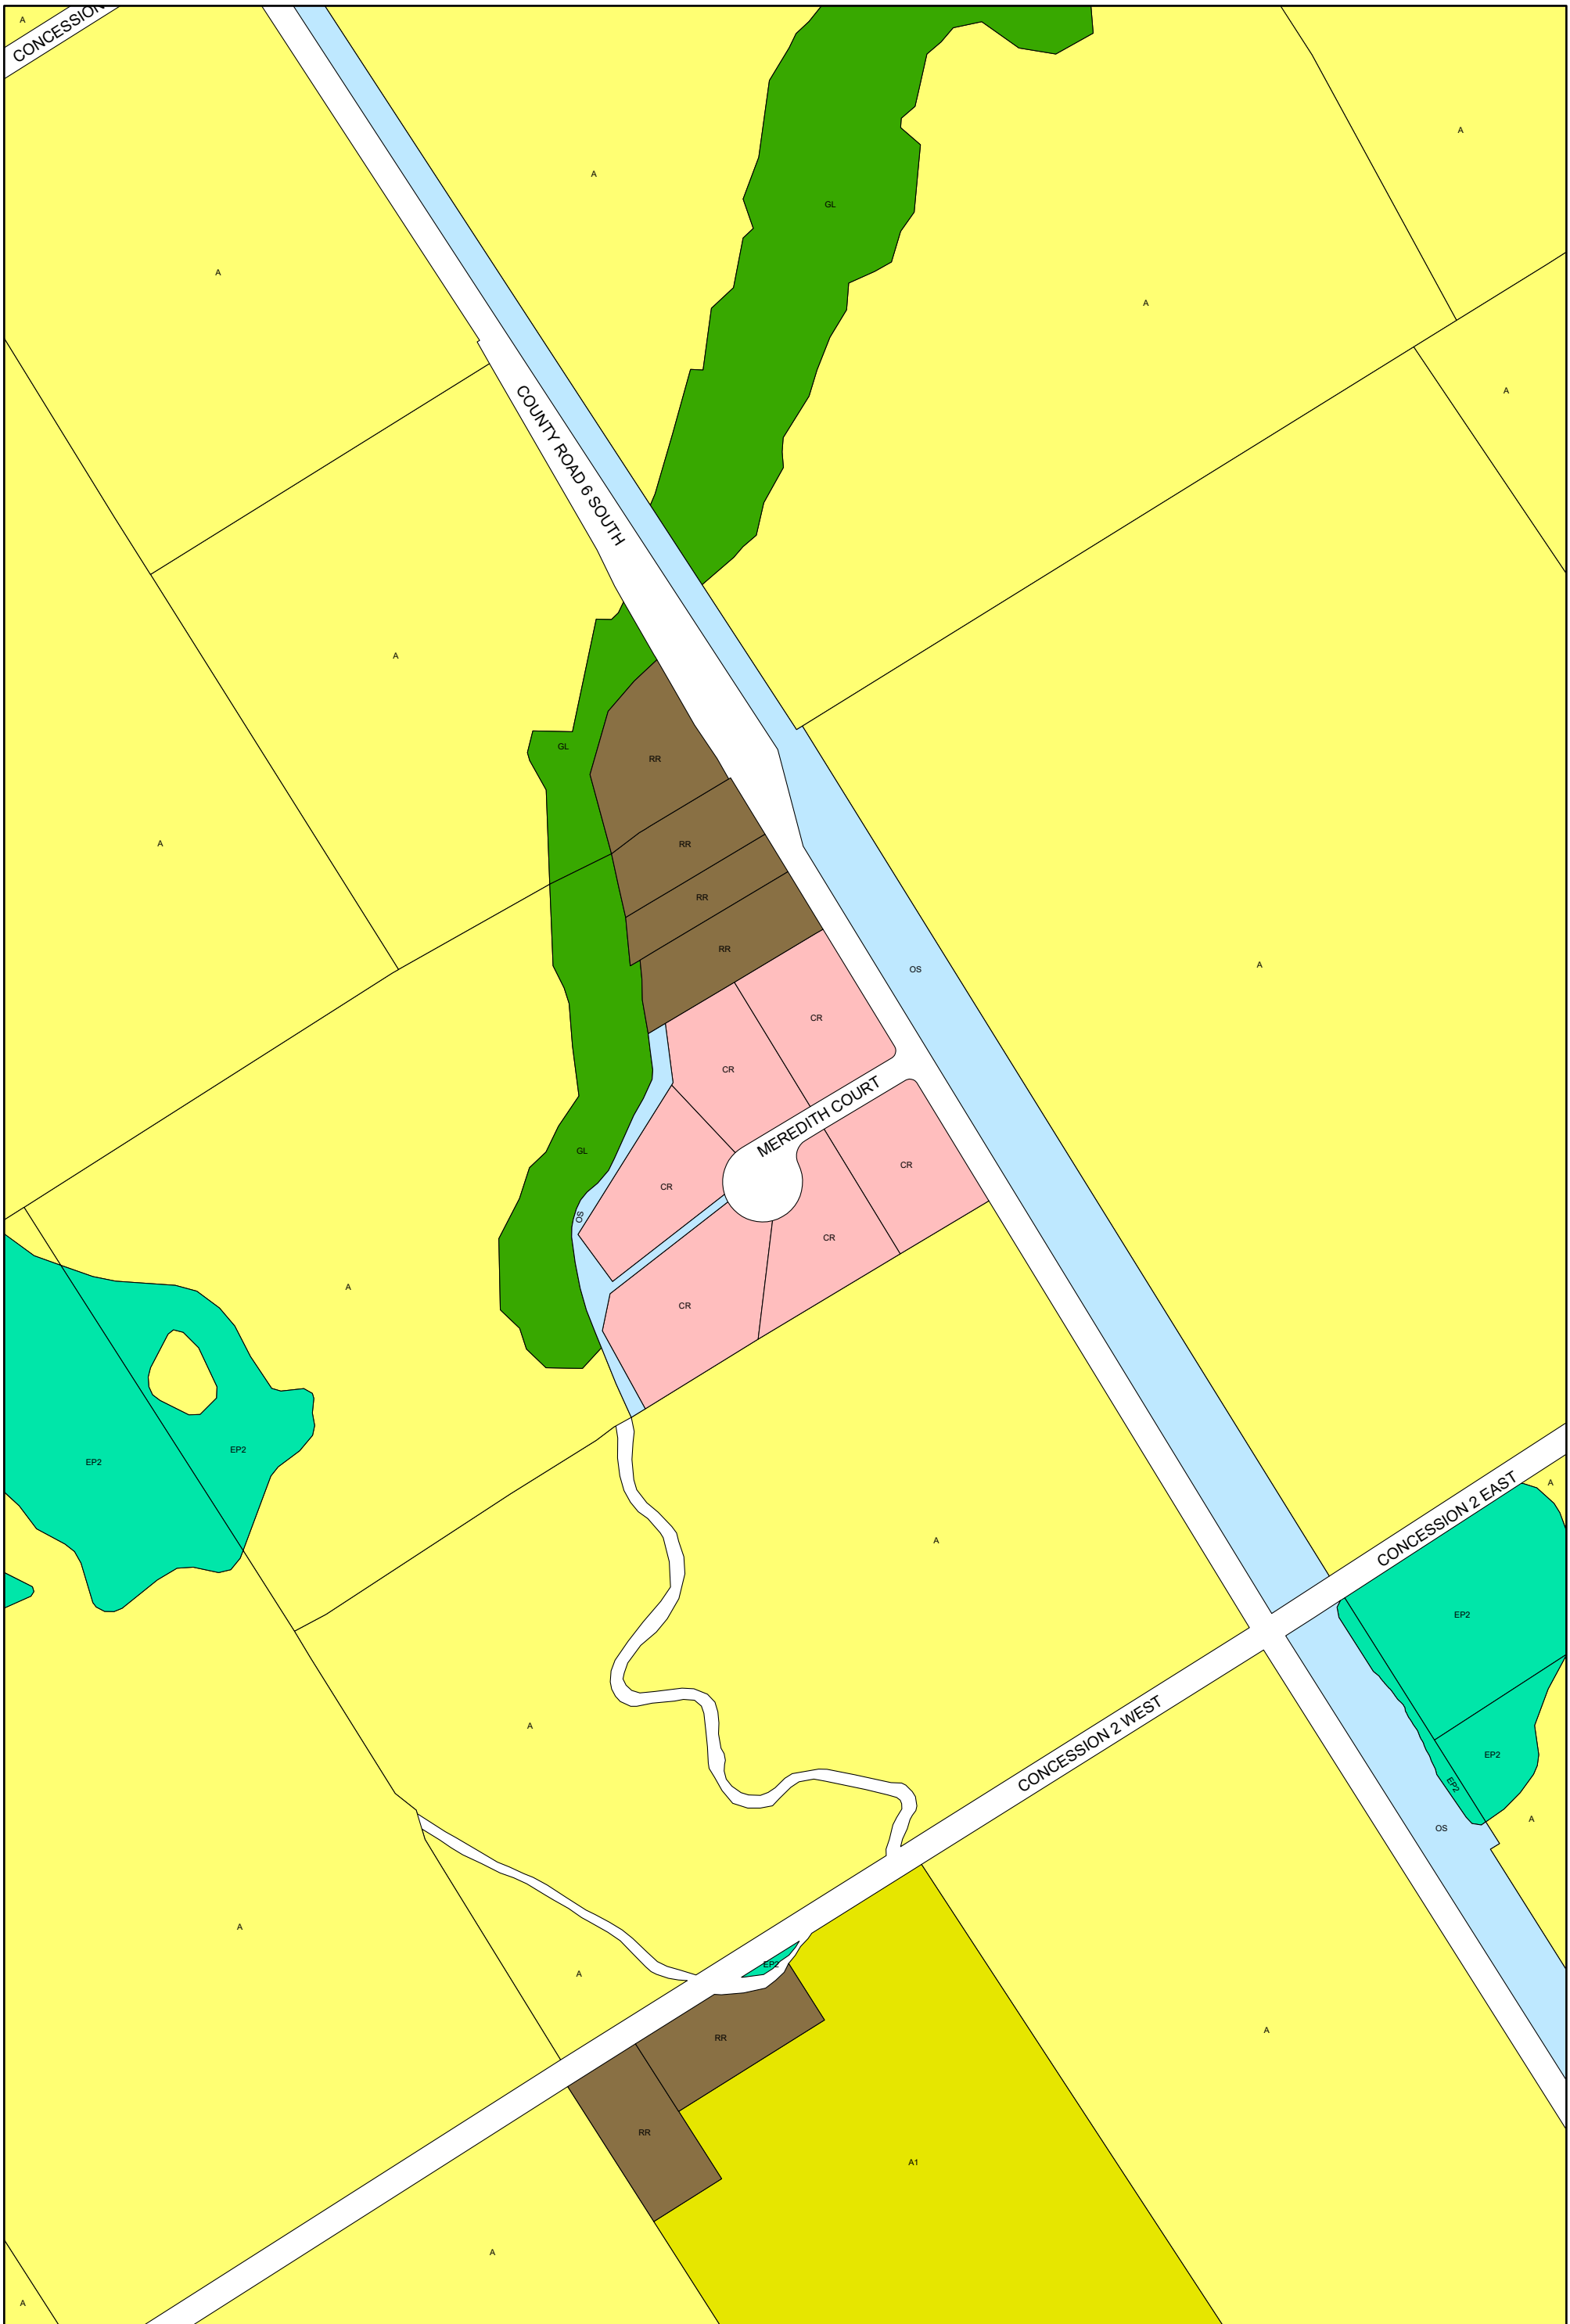

This map, either in whole or in part, may not be reproduced without the written authority from the County of Simcoe. Copyright © LINC 2026. Produced (in part) under licence from © Teranet Enterprises Inc. and its suppliers all rights reserved, and Members of the Ontario Geospatial Data Exchange. This map is not a plan survey. For information call (705)526-4204 or visit www.tiny.ca

ZONING BY-LAW 22-075
SCHEDULE A
MAP 49

Legend

A	EP1	HC	LSR	OS1	RU	NR Overlay Zone
A1	EP2	HE	MAR	RC	SC	HA Overlay Zone
CR	GL	HR	MC	RE	SR	ICA Overlay Zone
EA	GL	I	OS	RR	WD	WHPA Overlay Zone

1:4,500

Enacted by Council: October 12, 2022
Consolidated: July 03, 2026