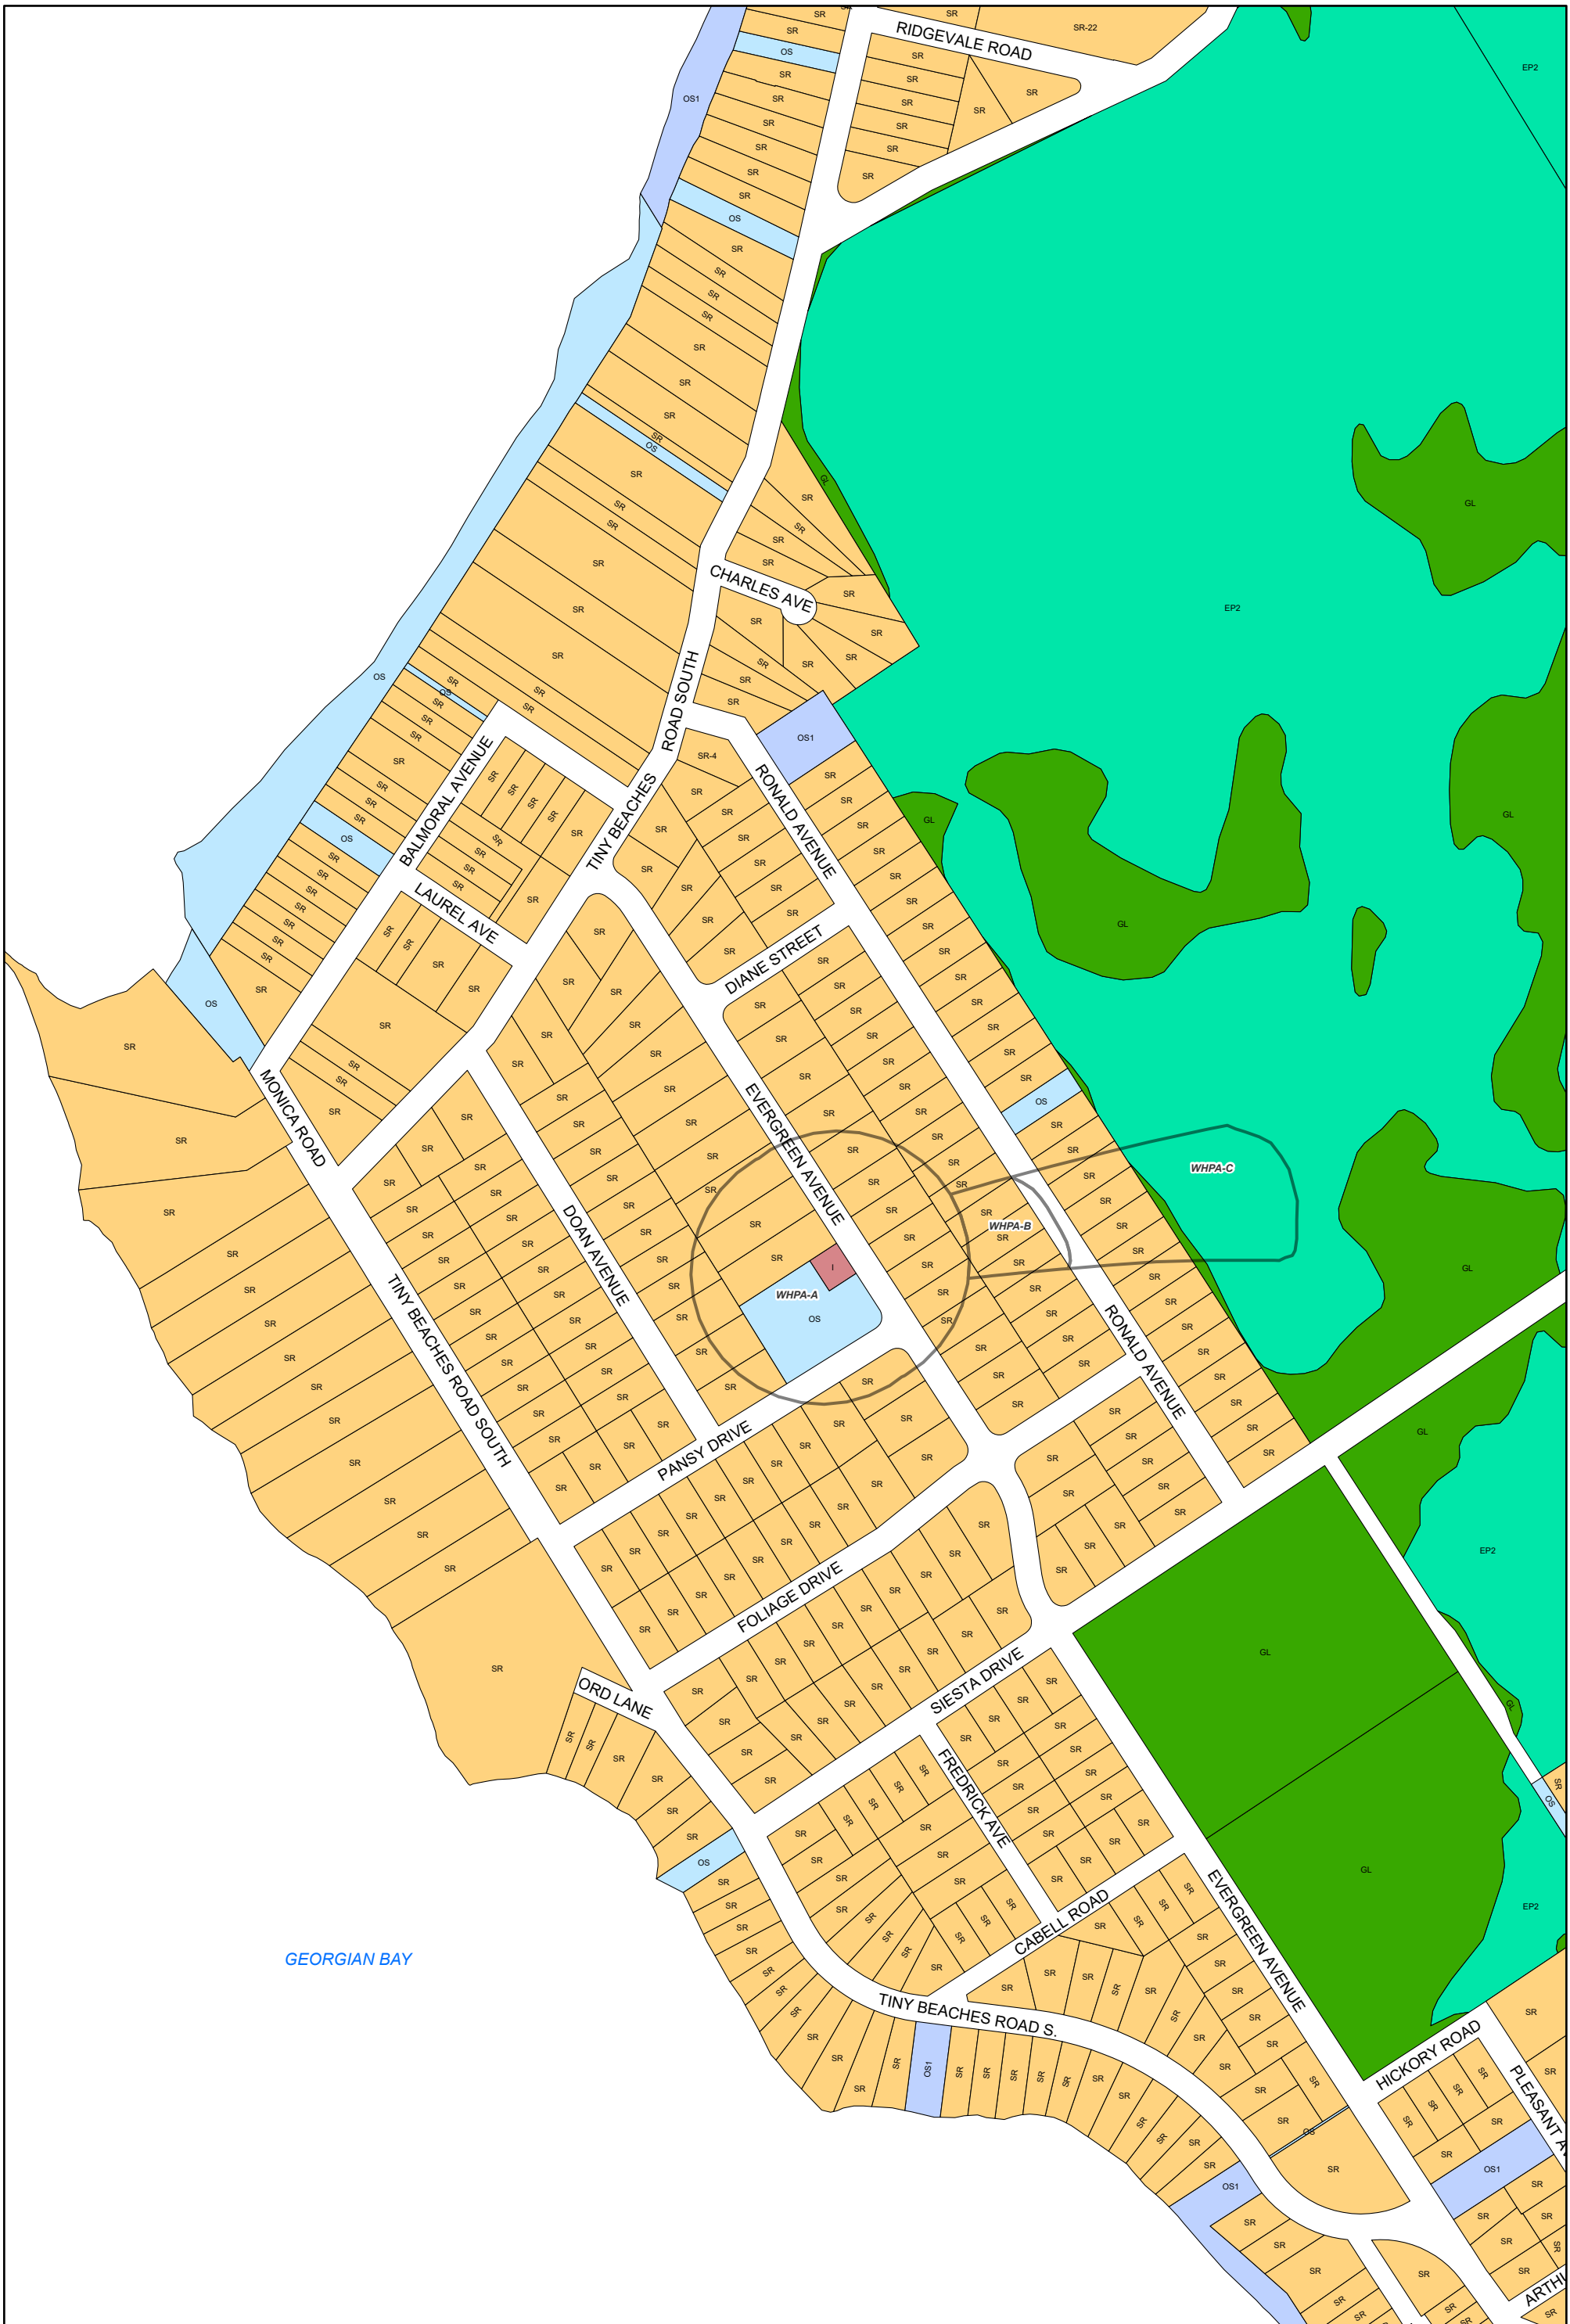

ZONING BY-LAW 22-075
SCHEDULE A
MAP 2

Legend

A	EP1	HC	LSR	OS1	RU	NR Overlay Zone
A1	EP2	HE	MAR	RC	SC	HA Overlay Zone
CR	FD	HR	MC	RE	SR	ICA Overlay Zone
EA	GL	I	OS	RR	WD	WHPA Overlay Zone

1:4,500

Enacted by Council: October 12, 2022
 Consolidated: July 03, 2026