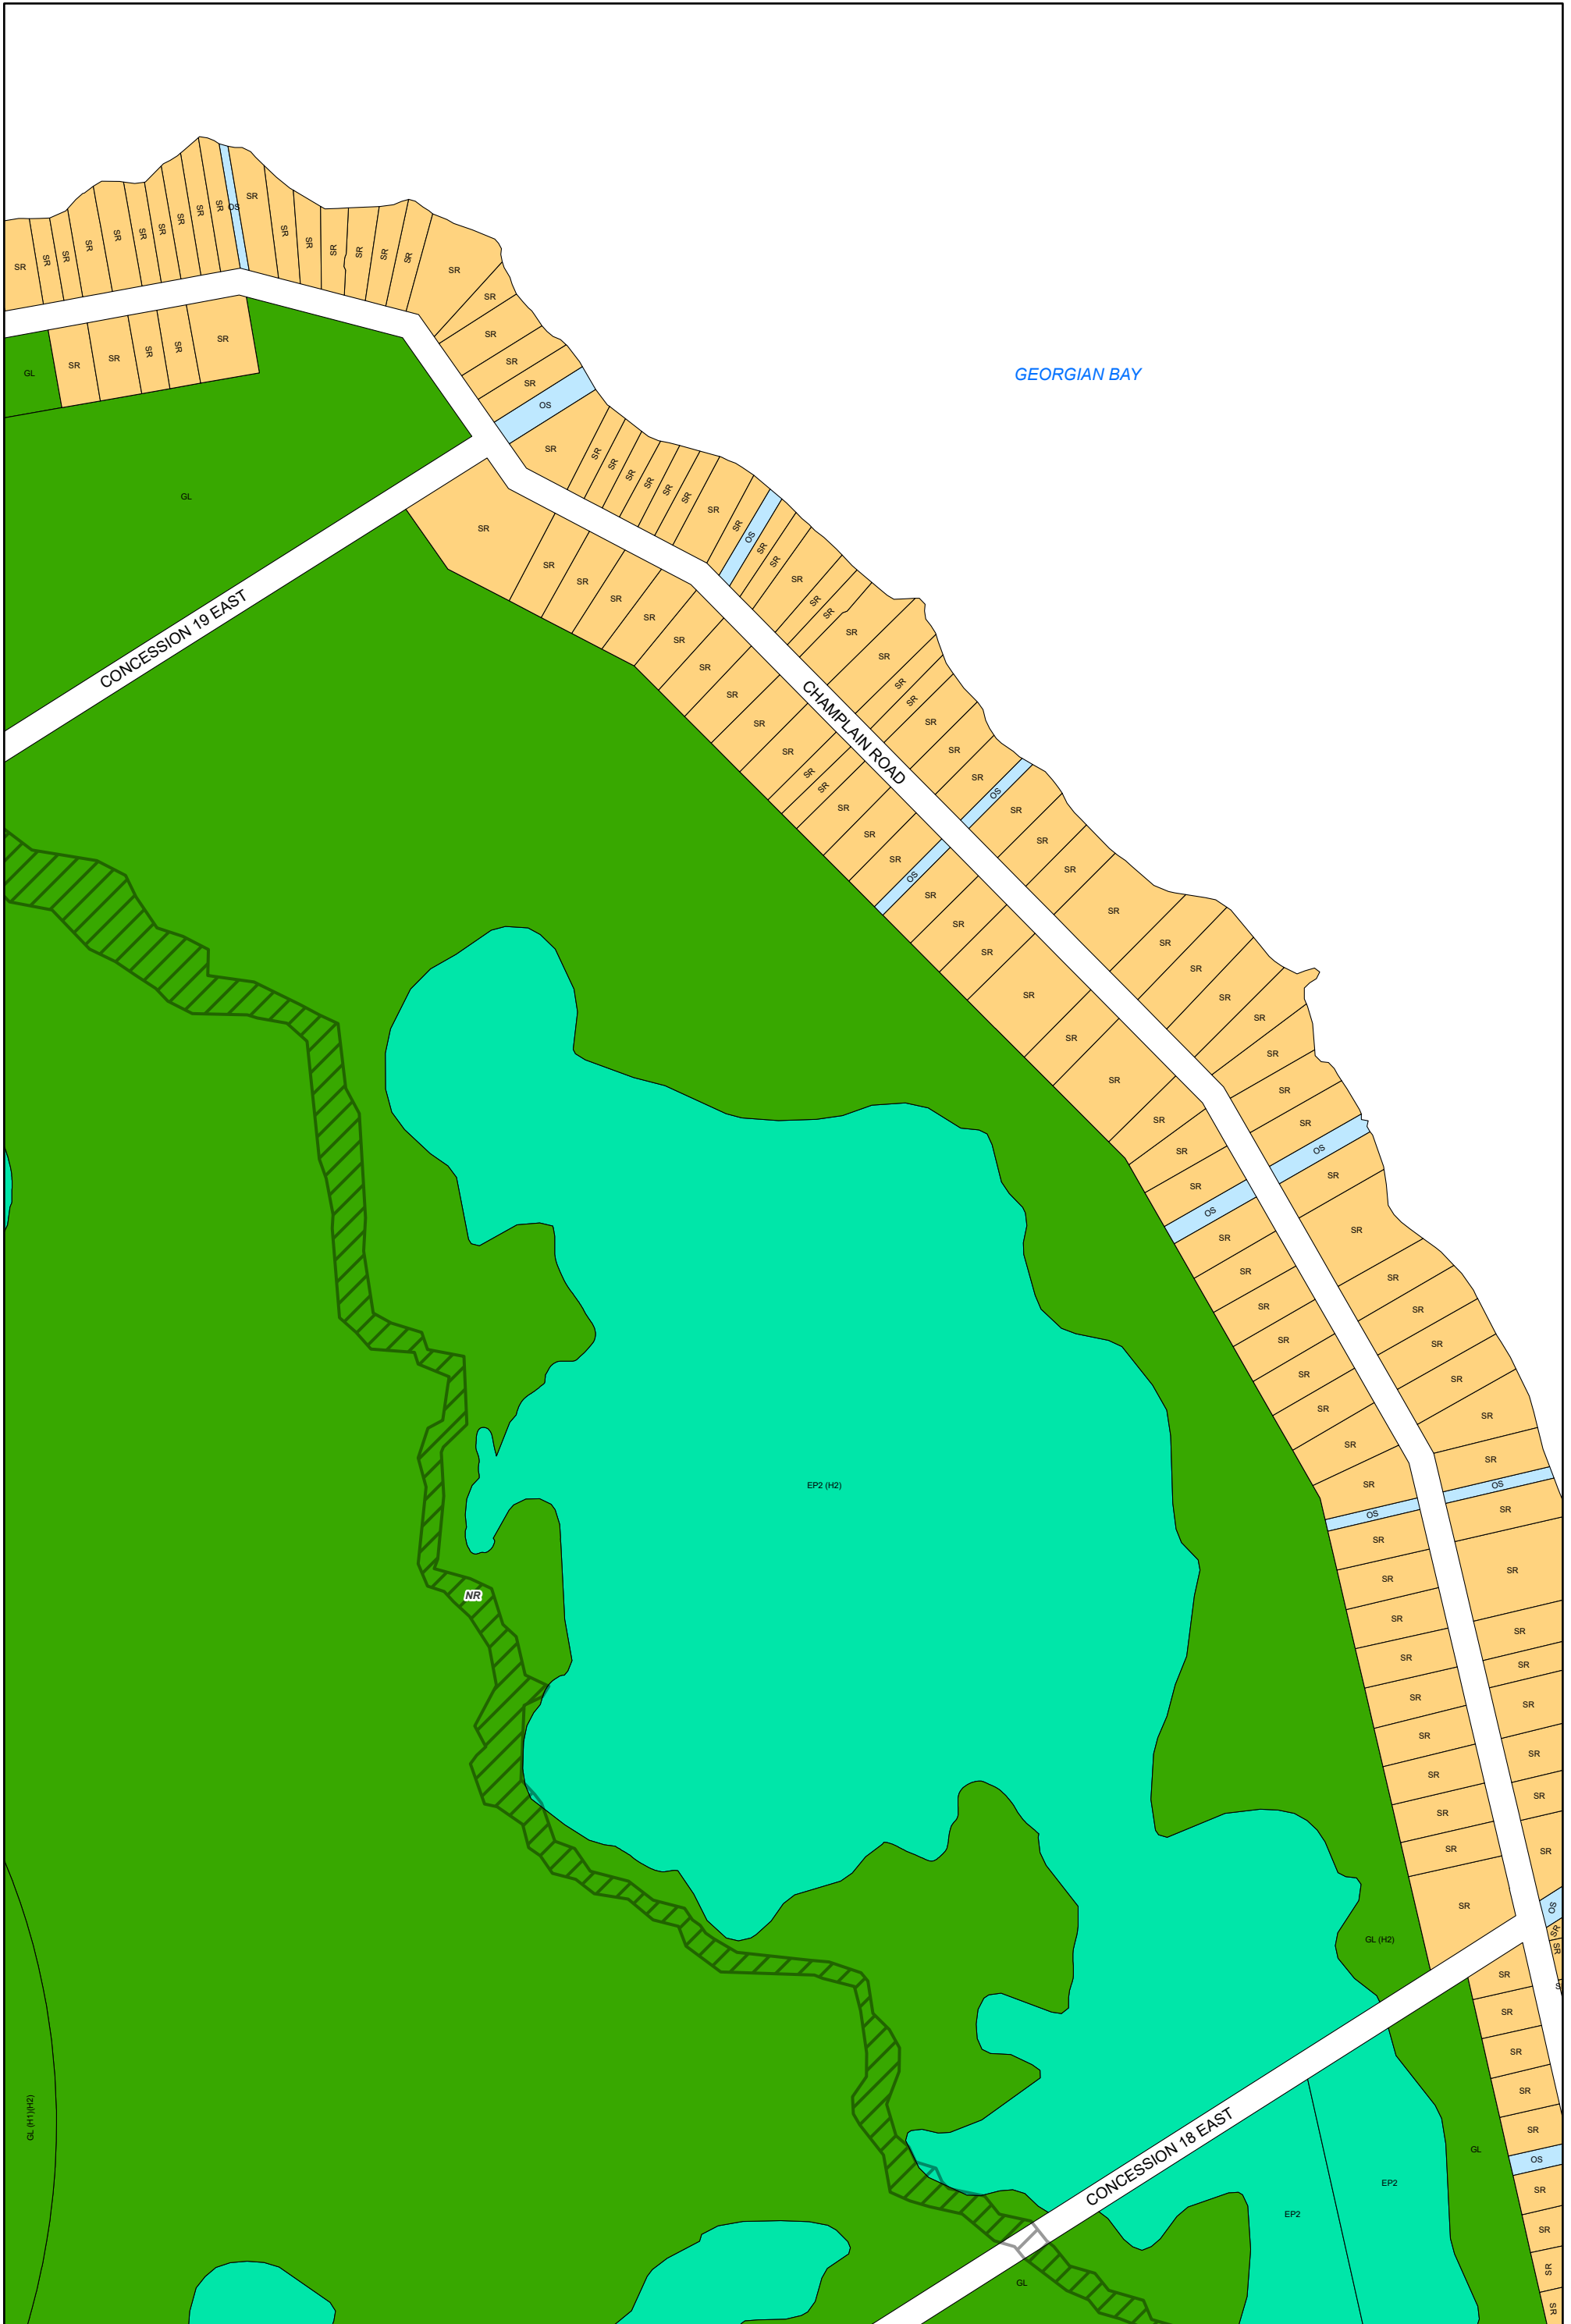

ZONING BY-LAW 22-075
SCHEDULE A
MAP 39

Legend

A	EP1	HC	LSR	OS1	RU	NR Overlay Zone
A1	EP2	HE	MAR	RC	SC	HA Overlay Zone
CR	FD	HR	MC	RE	SR	ICA Overlay Zone
EA	GL	I	OS	RR	WD	WHPA Overlay Zone

1:4,500

Enacted by Council: October 12, 2022
 Consolidated: July 03, 2026