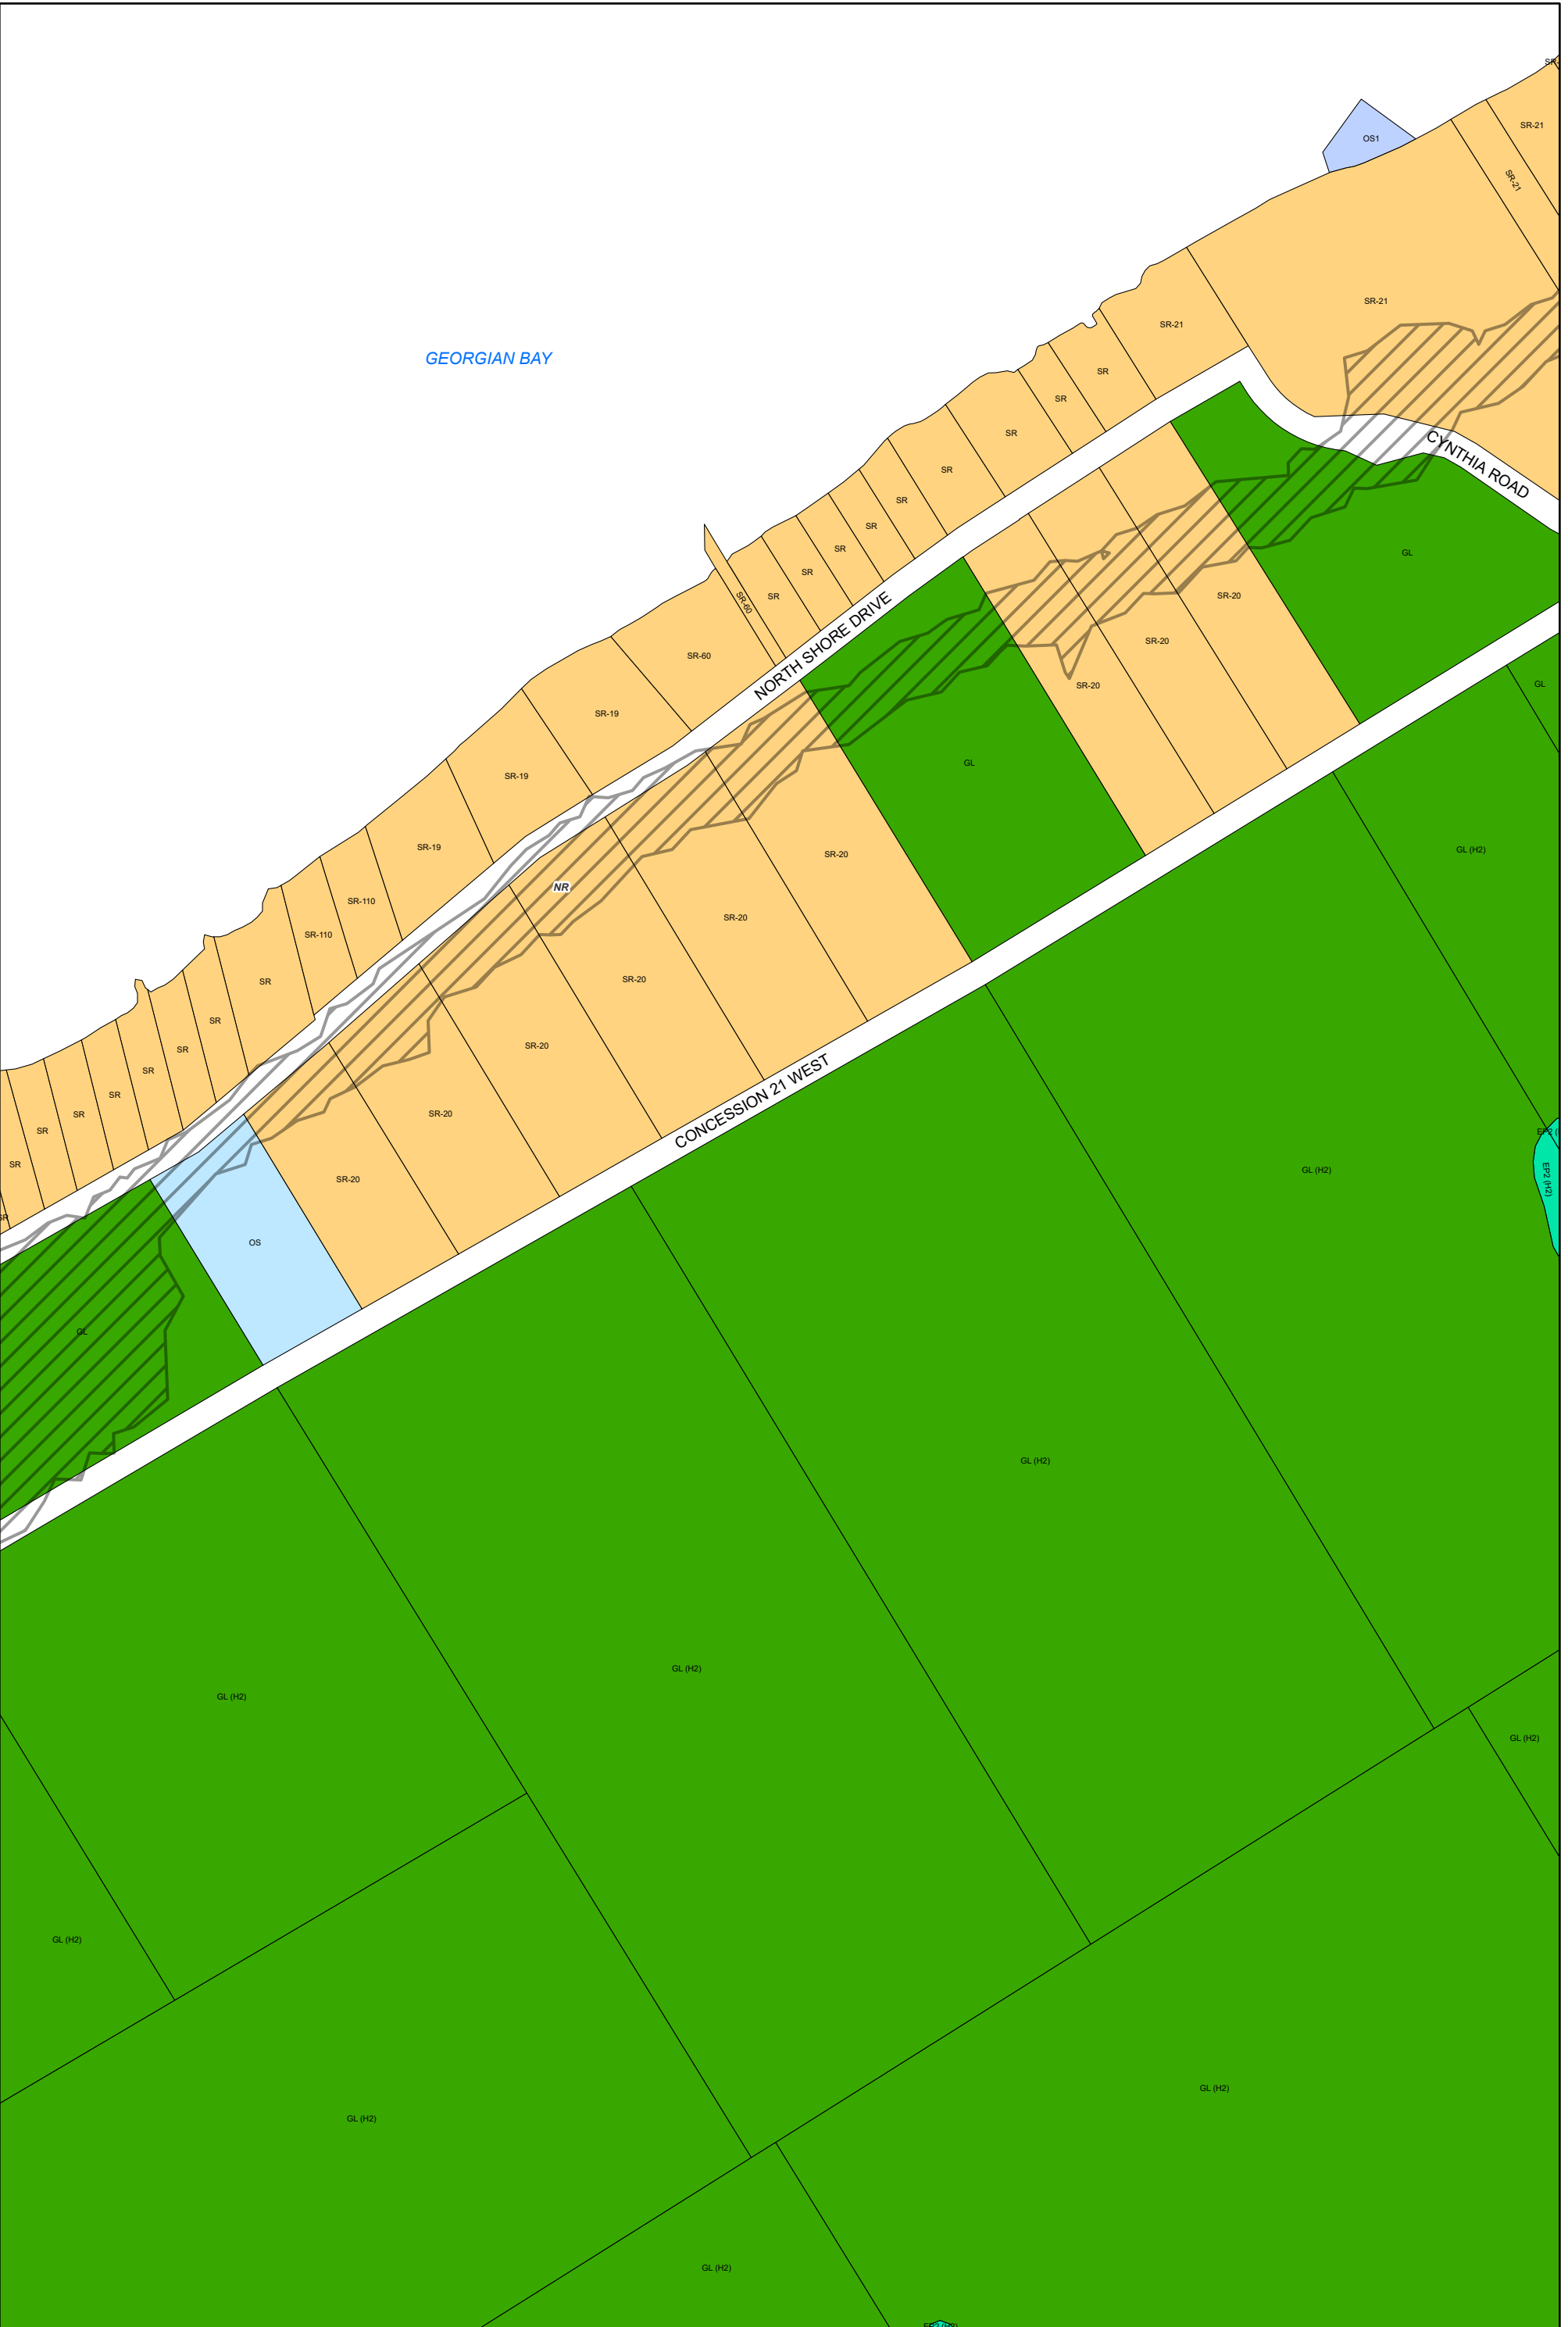

ZONING BY-LAW 22-075 SCHEDULE A MAP 27

Legend

A	EP1	HC	LSR	OS1	RU	NR Overlay Zone
A1	EP2	HE	MAR	RC	SC	HA Overlay Zone
CR	FD	HR	MC	RE	SR	ICA Overlay Zone
EA	GL	I	OS	RR	WD	WHPA Overlay Zone

1:4,500

Enacted by Council: October 12, 2022
Consolidated: July 03, 2026