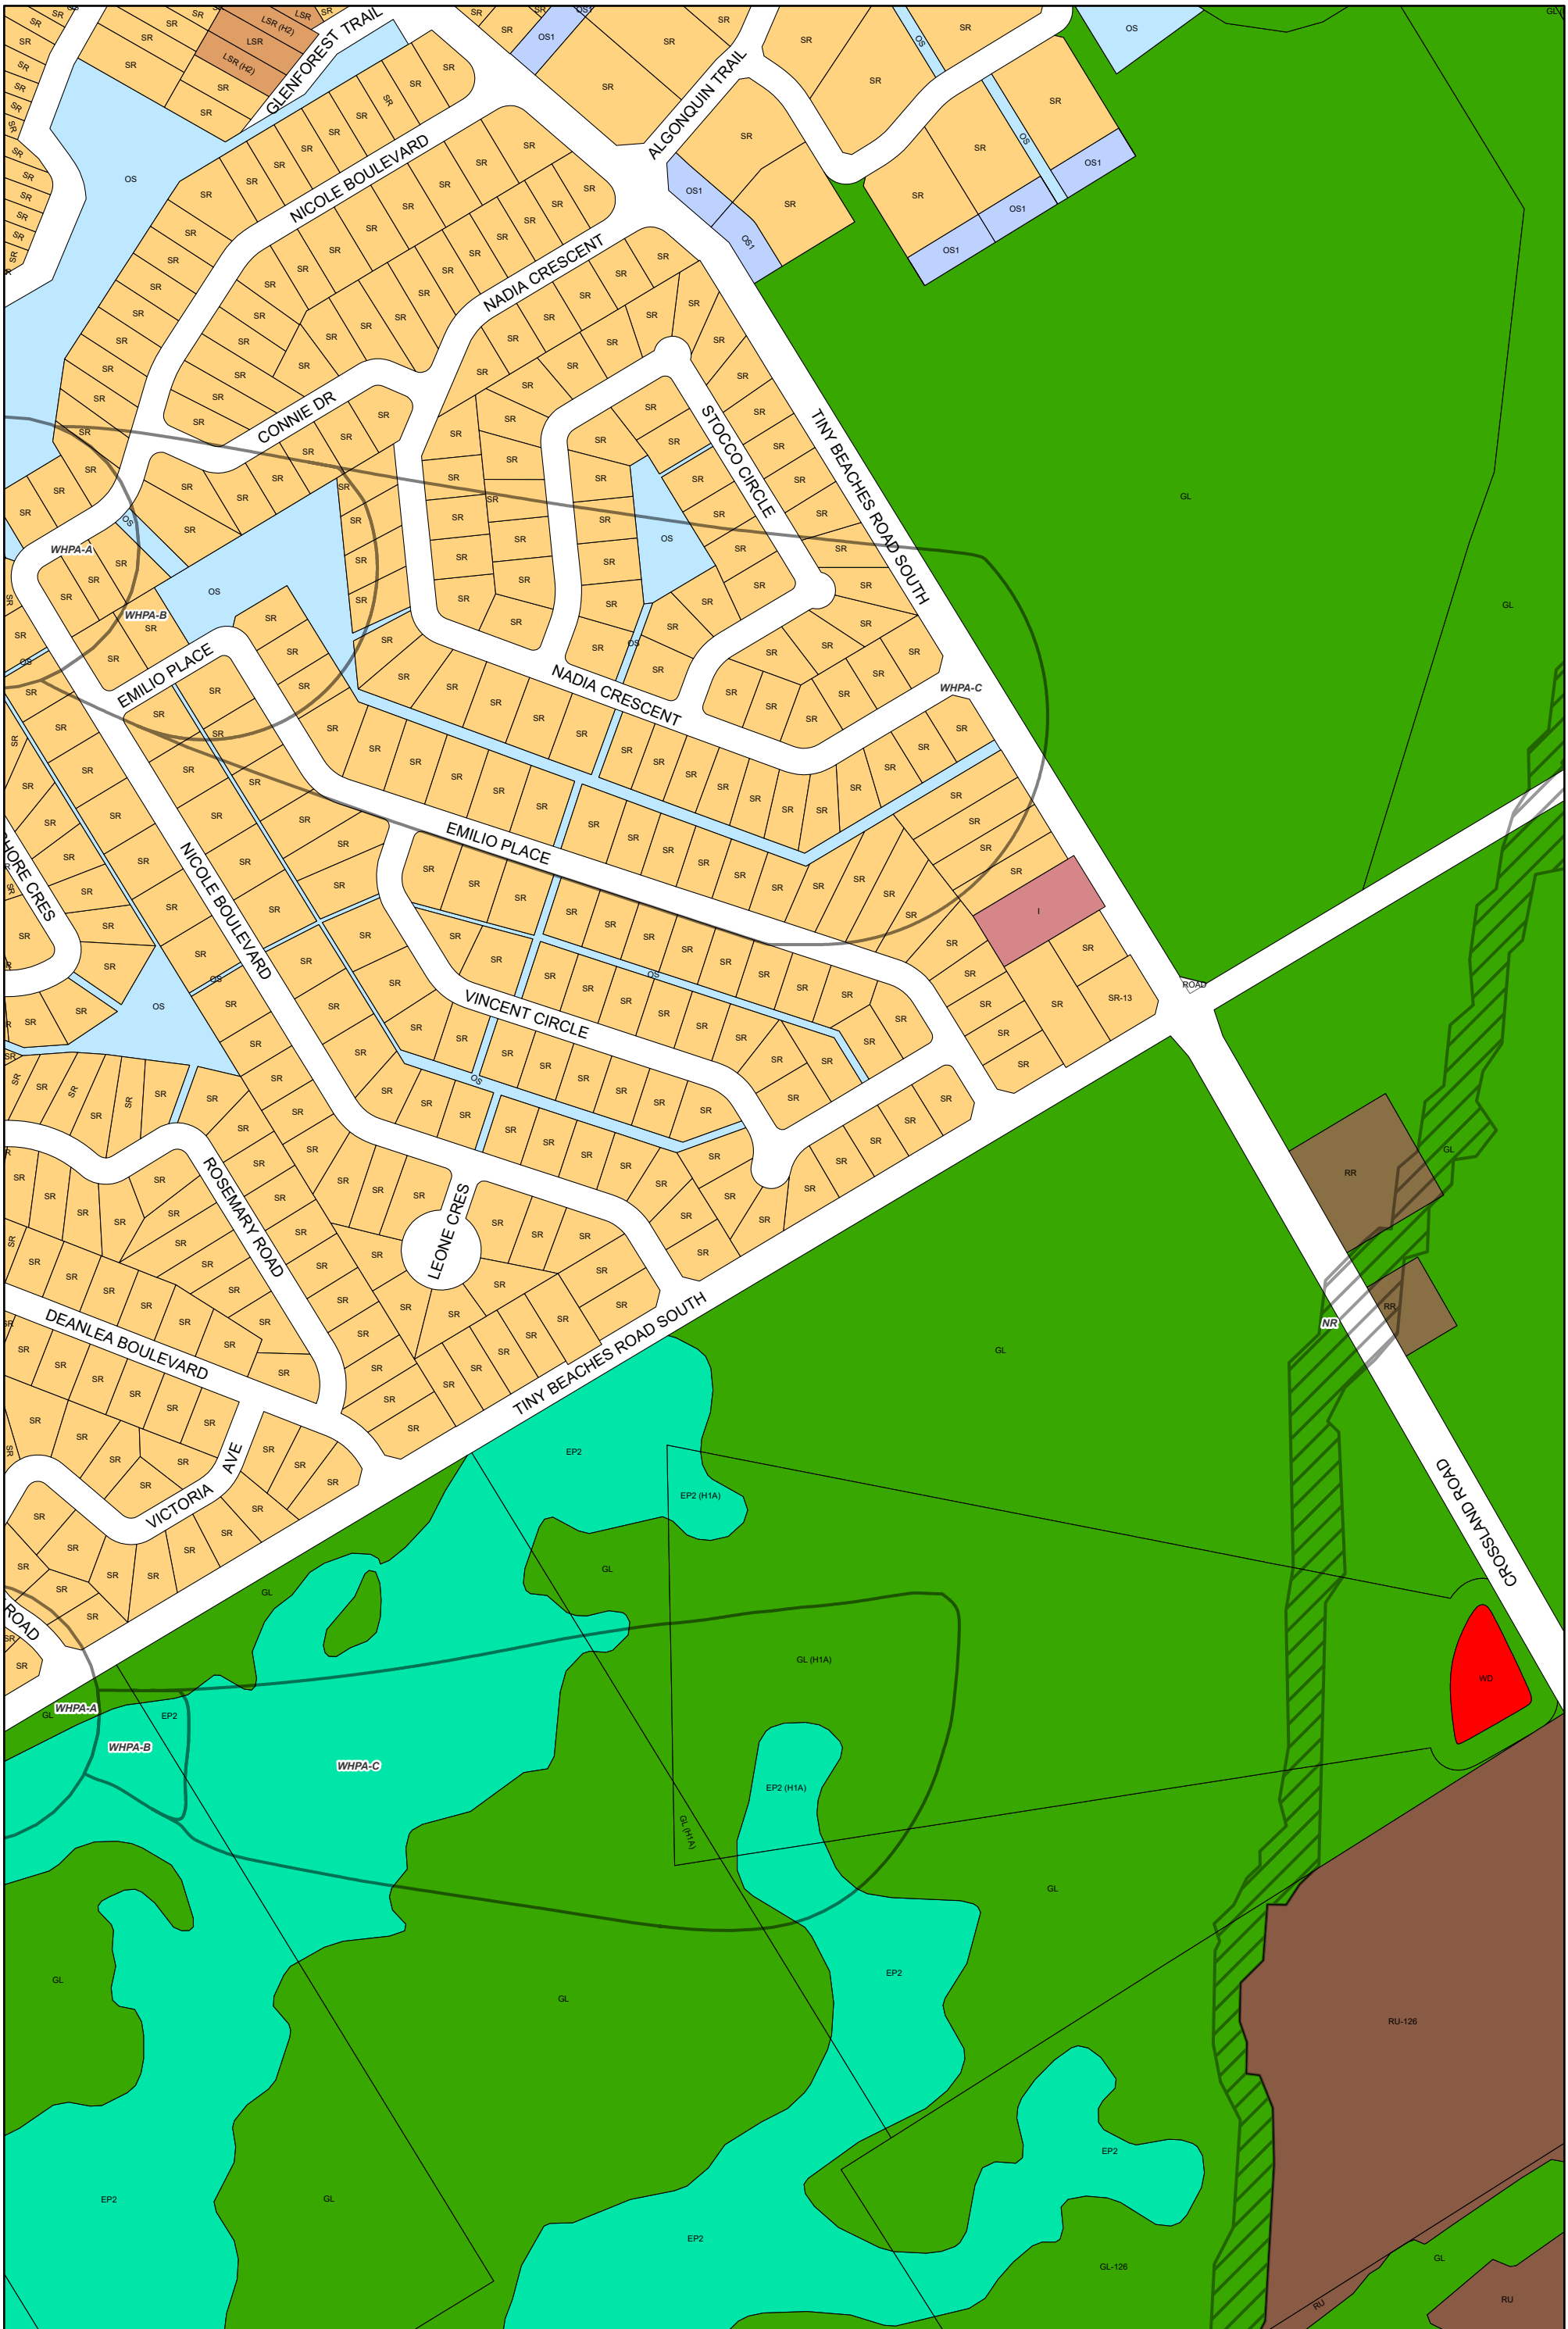

This map, either in whole or in part, may not be reproduced without the written authority from the County of Simcoe. Copyright County of Simcoe Land Information Network Cooperative © LINC 2026. Produced (in part) under licence from © Teranet Enterprises Inc. and its suppliers all rights reserved, and Members of the Ontario Geospatial Data Exchange. This map is not a plan survey. For information call (705)526-4204 or visit www.tiny.ca

ZONING BY-LAW 22-075
SCHEDULE A
MAP 5

A	EP1	HC	LSR	OS1	RU	NR Overlay Zone
A1	EP2	HE	MAR	RC	SC	HA Overlay Zone
CR	FD	HR	MC	RE	SR	ICA Overlay Zone
EA	GL	I	OS	RR	WD	WHPA Overlay Zone

1:4,500

Enacted by Council: October 12, 2022
Consolidated: July 03, 2026