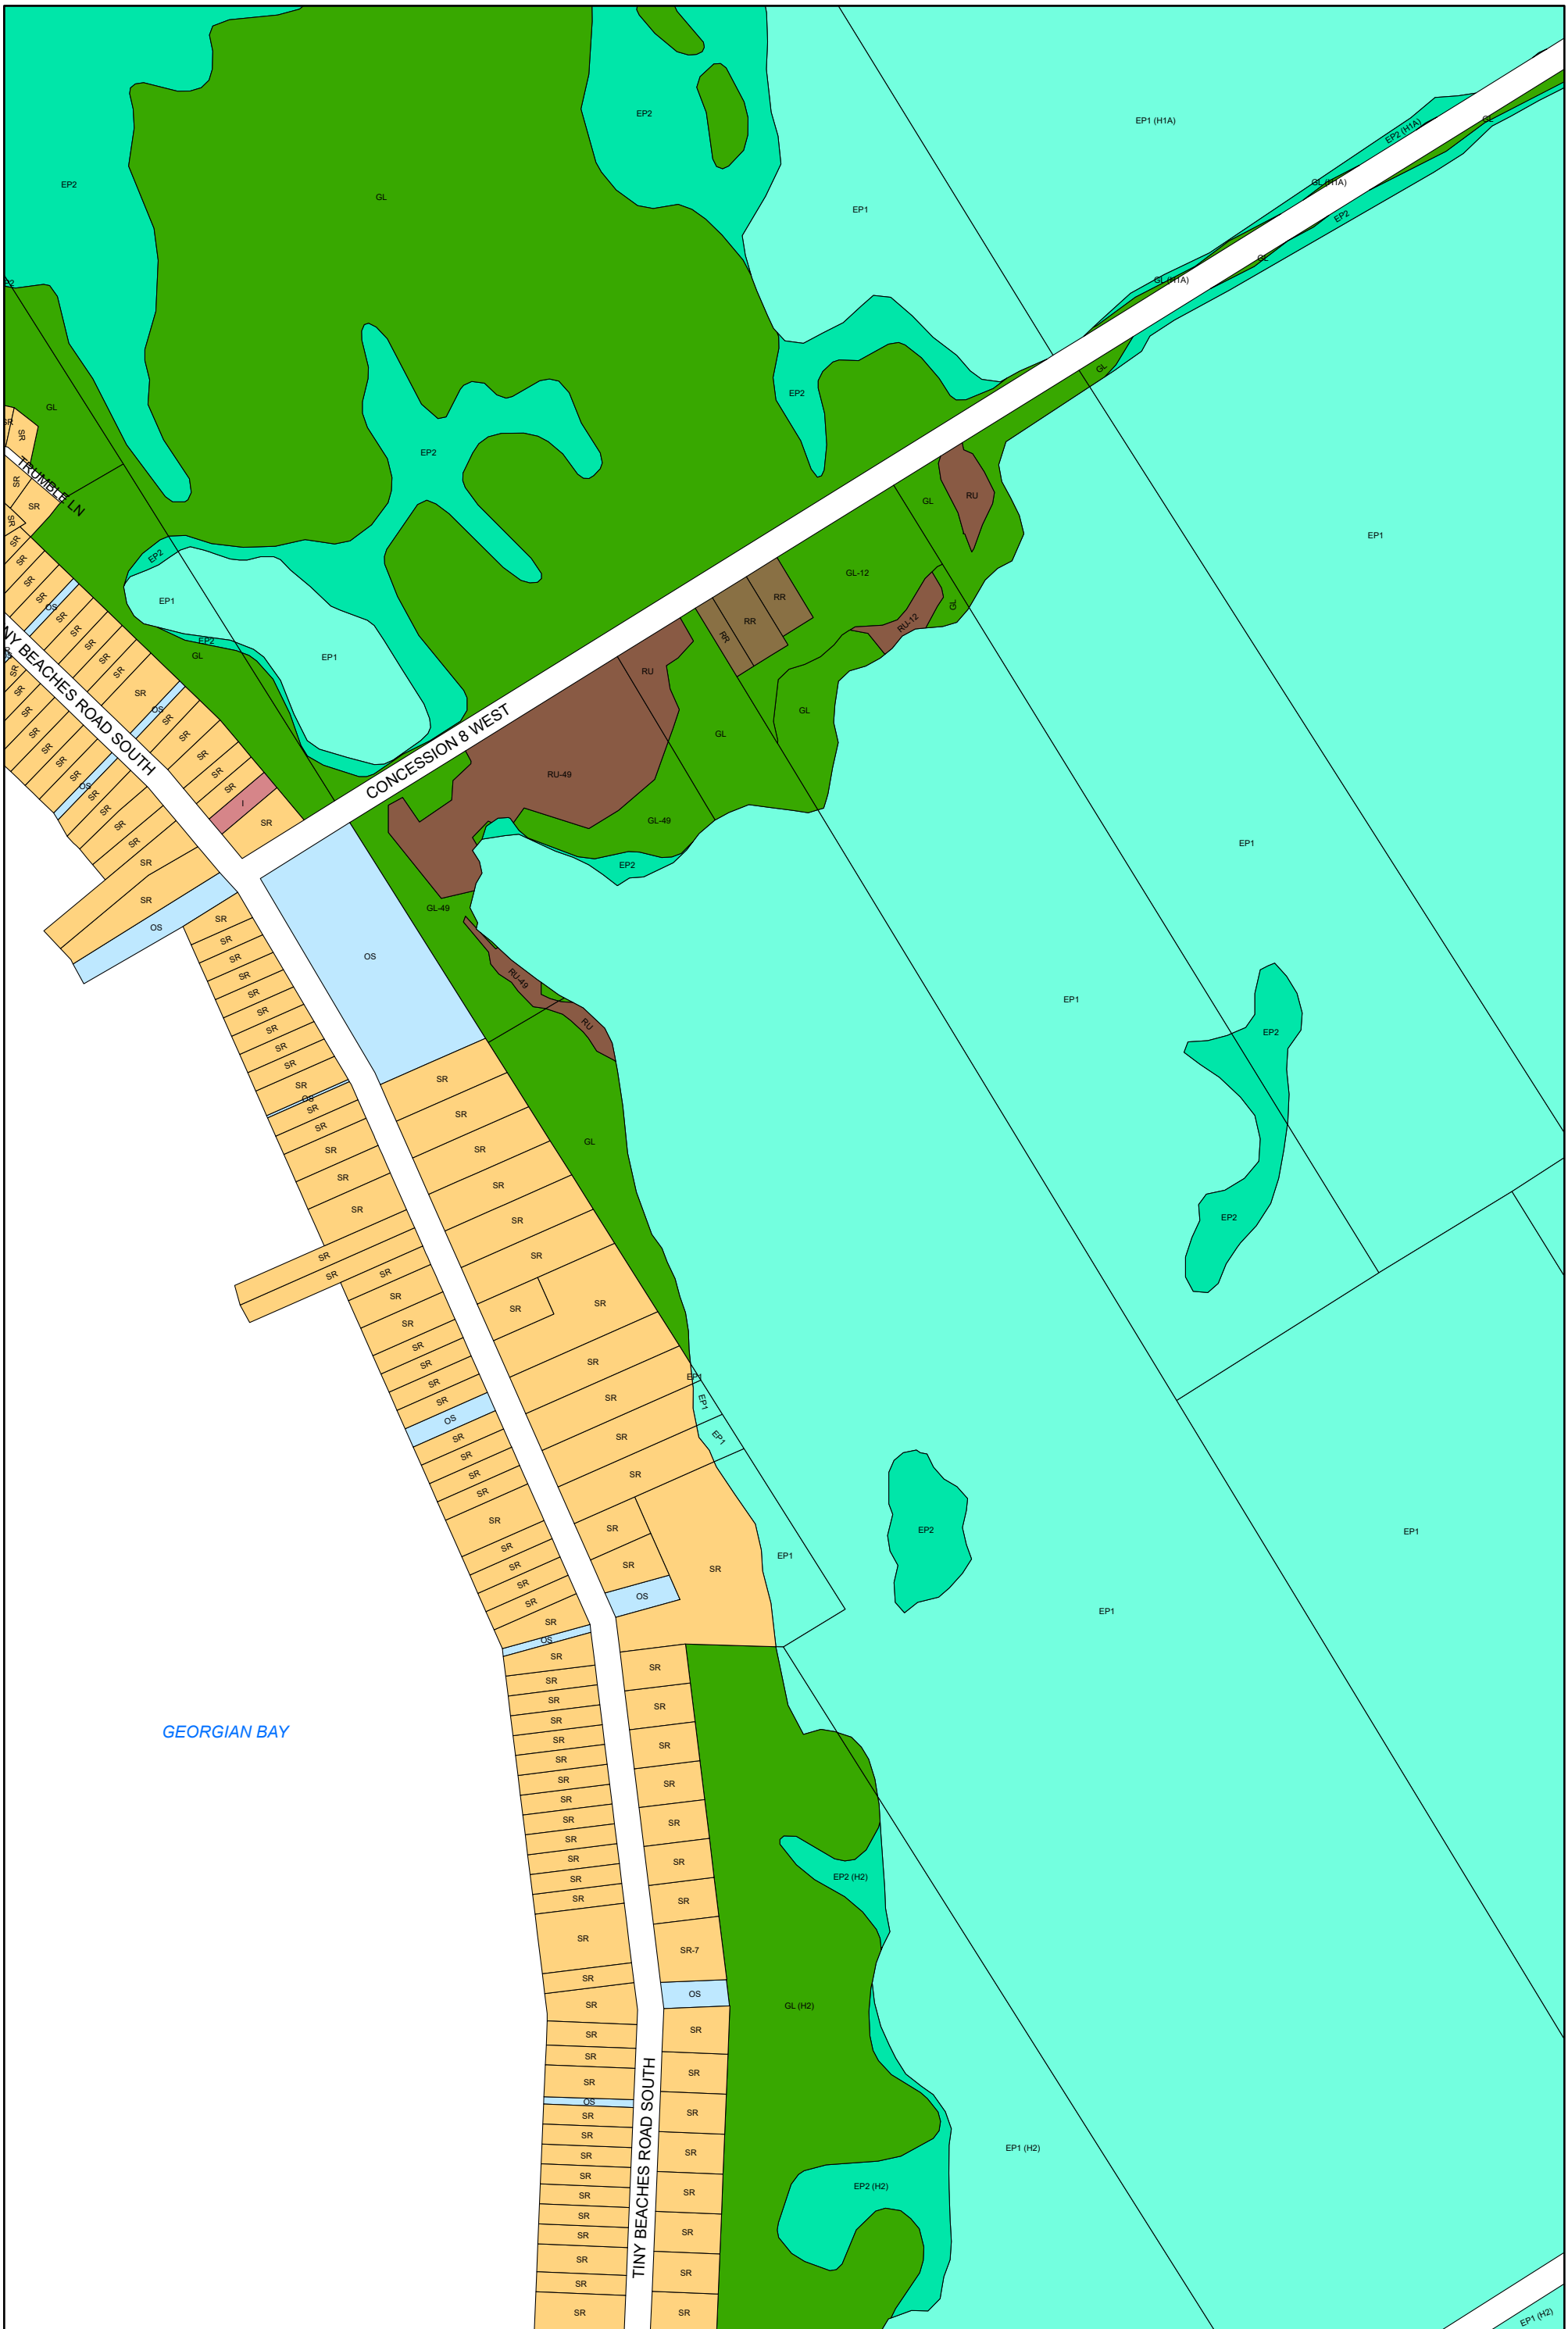

ZONING BY-LAW 22-075
SCHEDULE A
MAP 8

Legend

A	EP1	HC	LSR	OS1	RU	NR Overlay Zone
A1	EP2	HE	MAR	RC	SC	HA Overlay Zone
CR	FD	HR	MC	RE	SR	ICA Overlay Zone
EA	GL	I	OS	RR	WD	WHPA Overlay Zone

1:4,500

Enacted by Council: October 12, 2022
 Consolidated: July 03, 2026