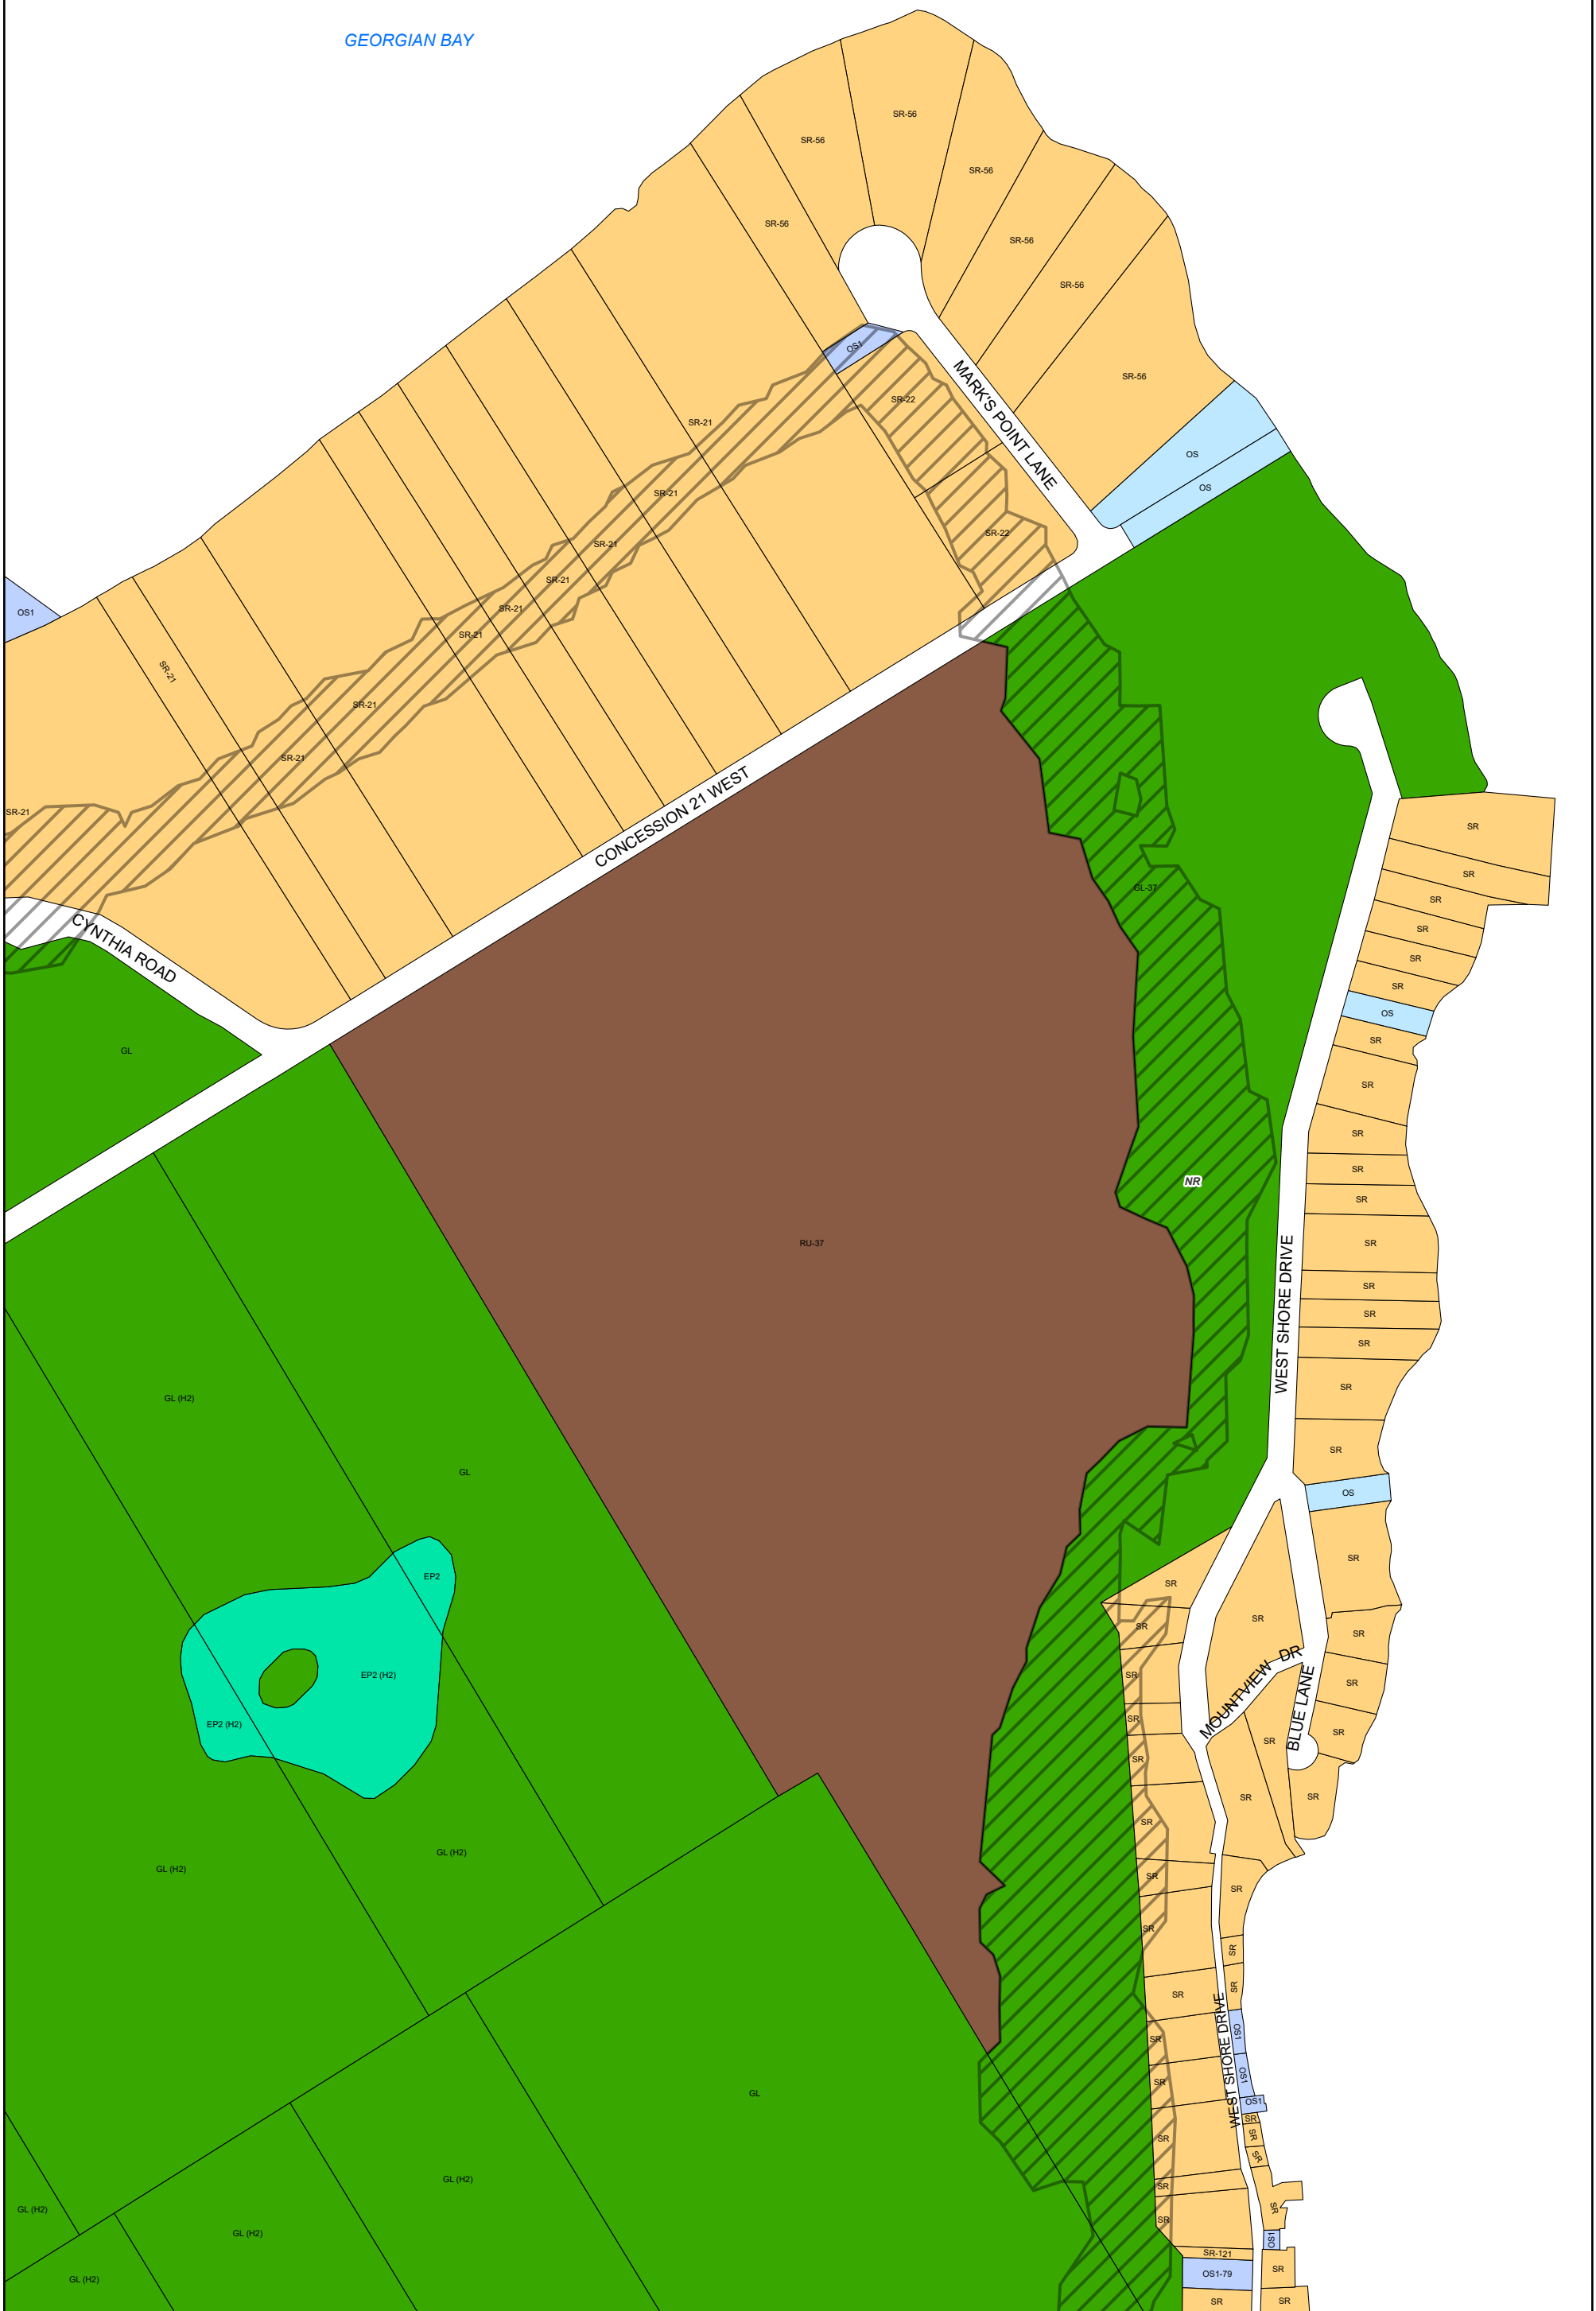

This map, either in whole or in part, may not be reproduced without the written authority from the County of Simcoe. Copyright © LINC 2026. Produced (in part) under licence from © Teranet Enterprises Inc. and its suppliers all rights reserved, and Members of the Ontario Geospatial Data Exchange. This map is not a plan survey. For information call (705)526-4204 or visit www.tiny.ca

ZONING BY-LAW 22-075
SCHEDULE A
MAP 29

Legend						
A	EP1	HC	LSR	OS1	RU	NR Overlay Zone
A1	EP2	HE	MAR	RC	SC	HA Overlay Zone
CR	FD	HR	MC	RE	SR	ICA Overlay Zone
EA	GL	I	OS	RR	WD	WHPA Overlay Zone