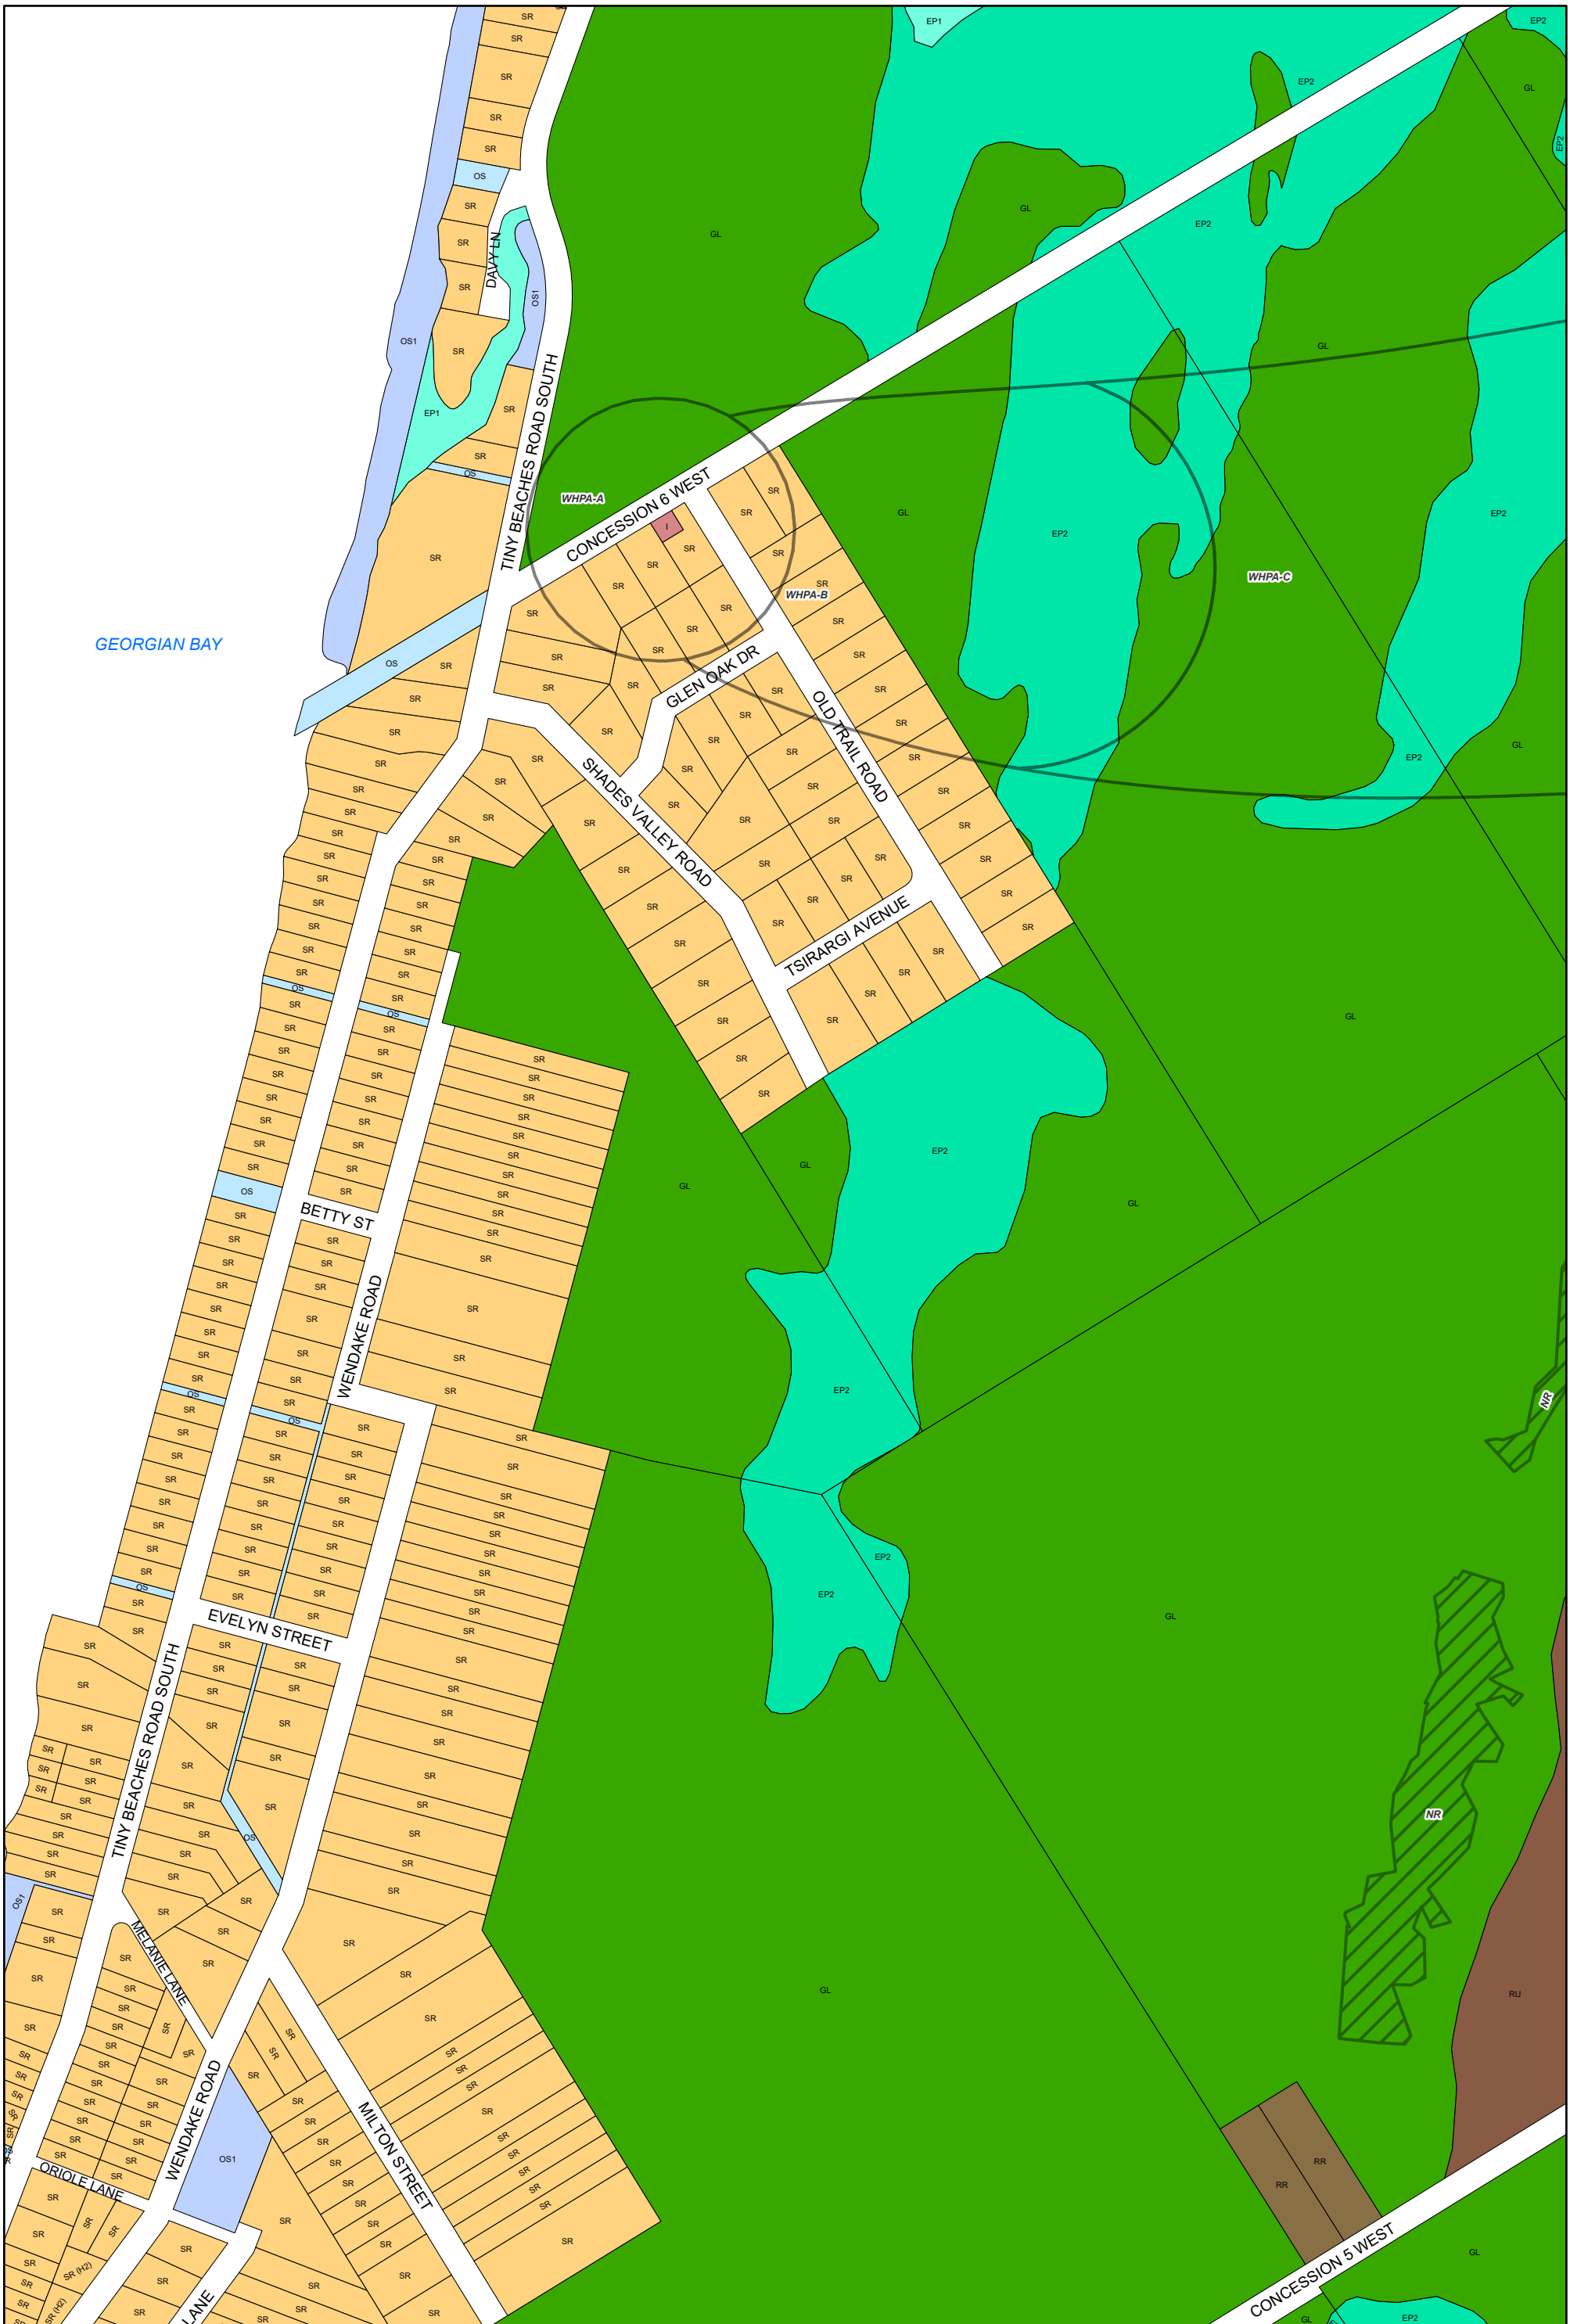

ZONING BY-LAW 22-075
SCHEDULE A
MAP 6

Legend

A	EP1	HC	LSR	OS1	RU	NR Overlay Zone
A1	EP2	HE	MAR	RC	SC	HA Overlay Zone
CR	FD	HR	MC	RE	SR	ICA Overlay Zone
EA	GL	I	OS	RR	WD	WHPA Overlay Zone

1:4,500

Enacted by Council: October 12, 2022
 Consolidated: July 03, 2026