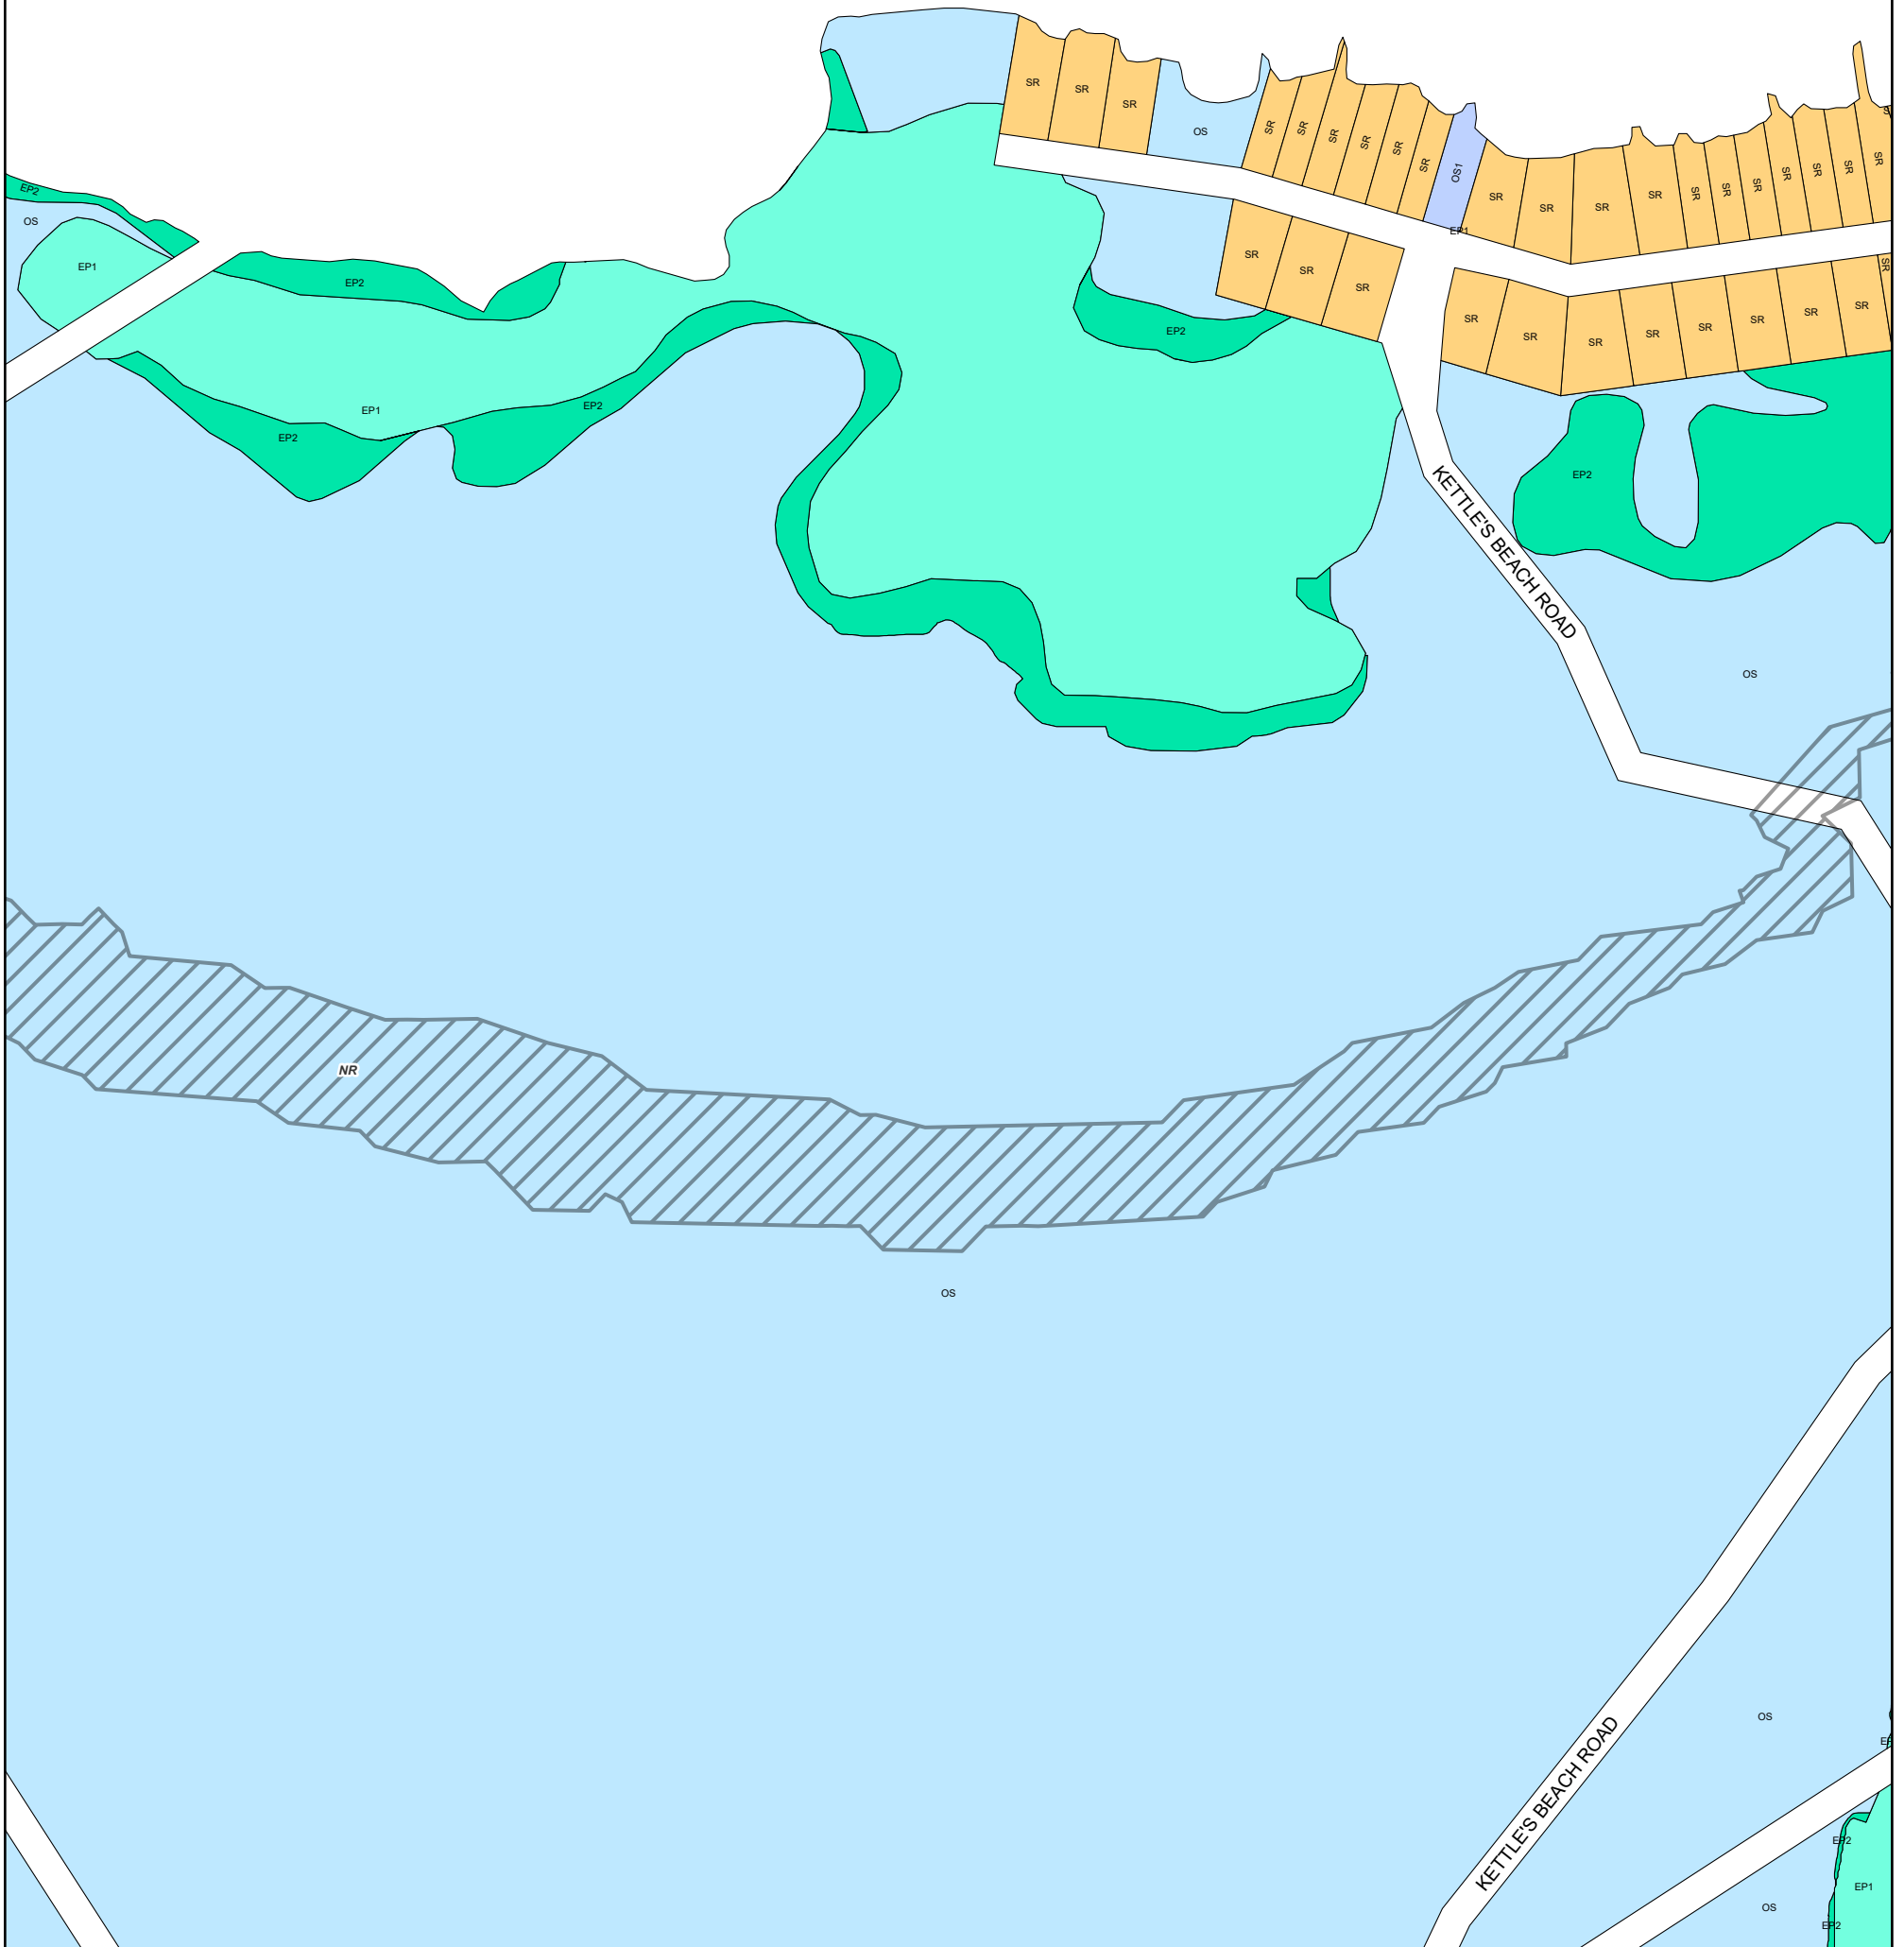

GEORGIAN BAY

This map, either in whole or in part, may not be reproduced without the written authority from the County of Simcoe. Copyright County of Simcoe Land Information Network Cooperative © LINC 2026. Produced (in part) under licence from © Teranet Enterprises Inc. and its suppliers all rights reserved, and Members of the Ontario Geospatial Data Exchange. This map is not a plan survey. For information call (705)526-4204 or visit www.tiny.ca

ZONING BY-LAW 22-075
SCHEDULE A
MAP 35

Legend

A	EP1	HC	LSR	OS1	RU	NR Overlay Zone
A1	EP2	HE	MAR	RC	SC	HA Overlay Zone
CR	FD	HR	MC	RE	SR	ICA Overlay Zone
EA	GL	I	OS	RR	WD	WHPA Overlay Zone

1:4,500

Enacted by Council: October 12, 2022
Consolidated: July 03, 2026