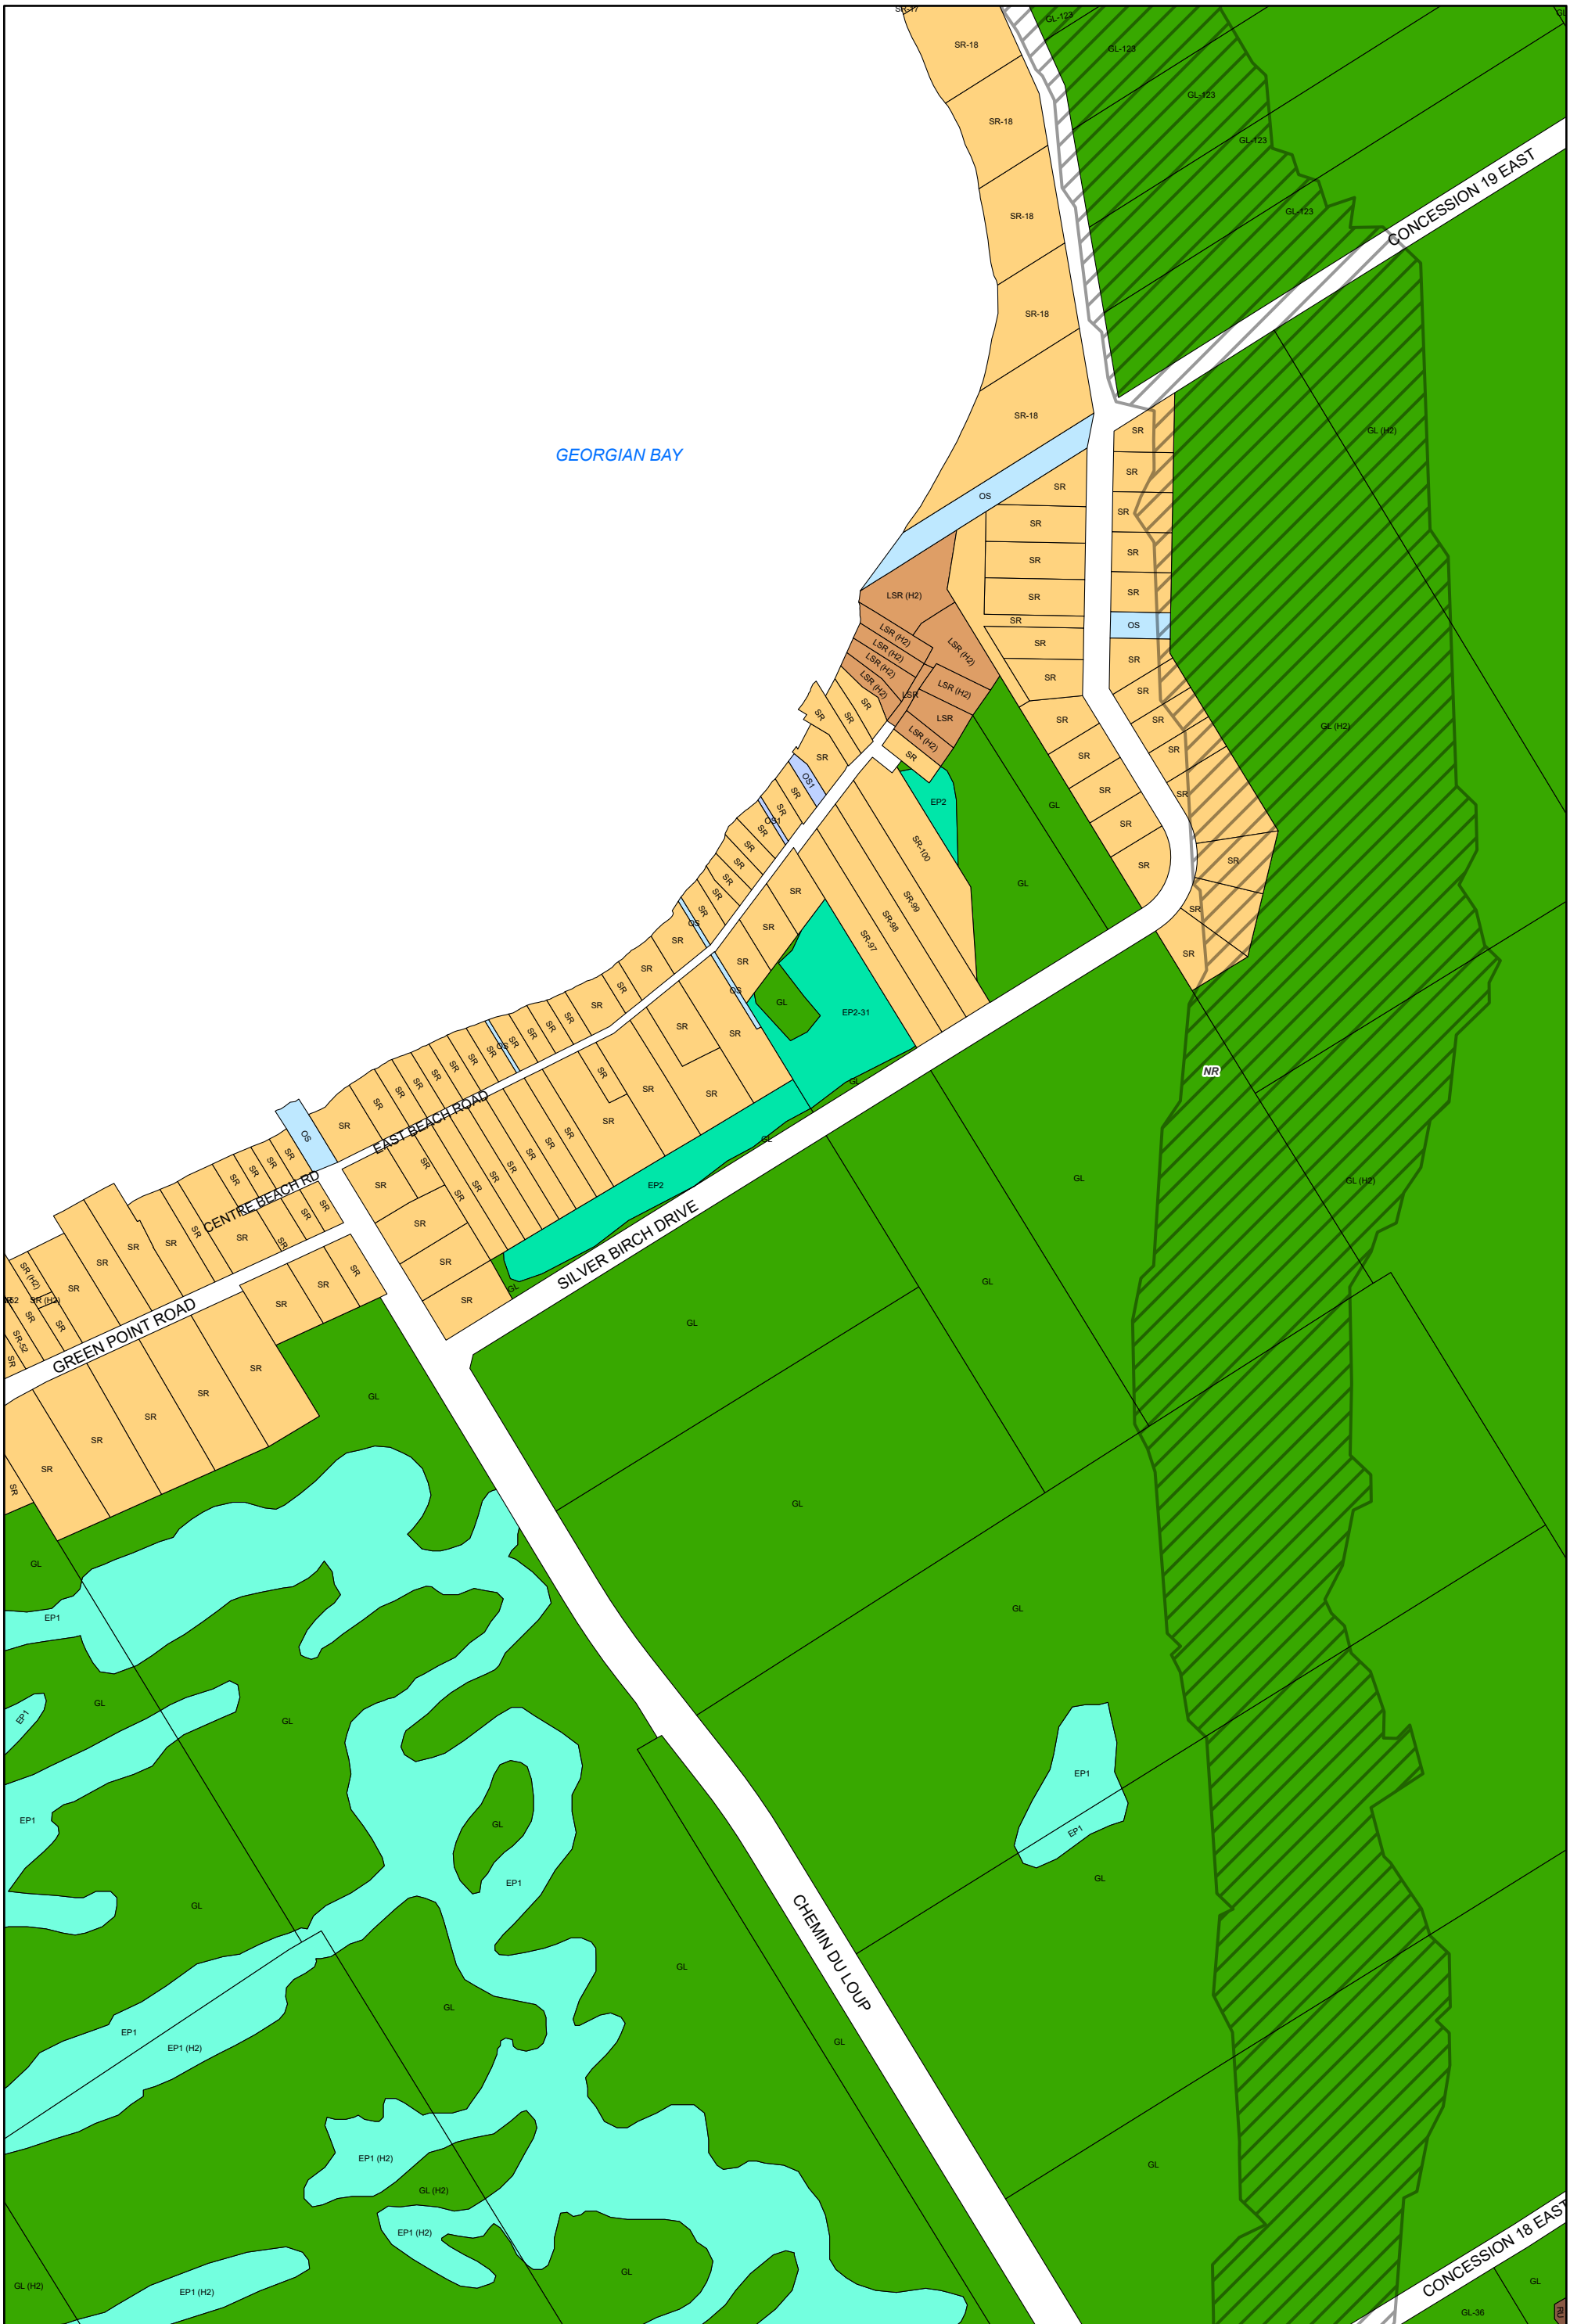

ZONING BY-LAW 22-075
SCHEDULE A
MAP 31

Legend

A	EP1	HC	LSR	OS1	RU	NR Overlay Zone
A1	EP2	HE	MAR	OS	SC	HA Overlay Zone
CR	FD	HR	MC	RE	SR	ICA Overlay Zone
EA	GL	I	OS	RR	WD	WHPA Overlay Zone

1:4,500

Enacted by Council: October 12, 2022
 Consolidated: July 03, 2026