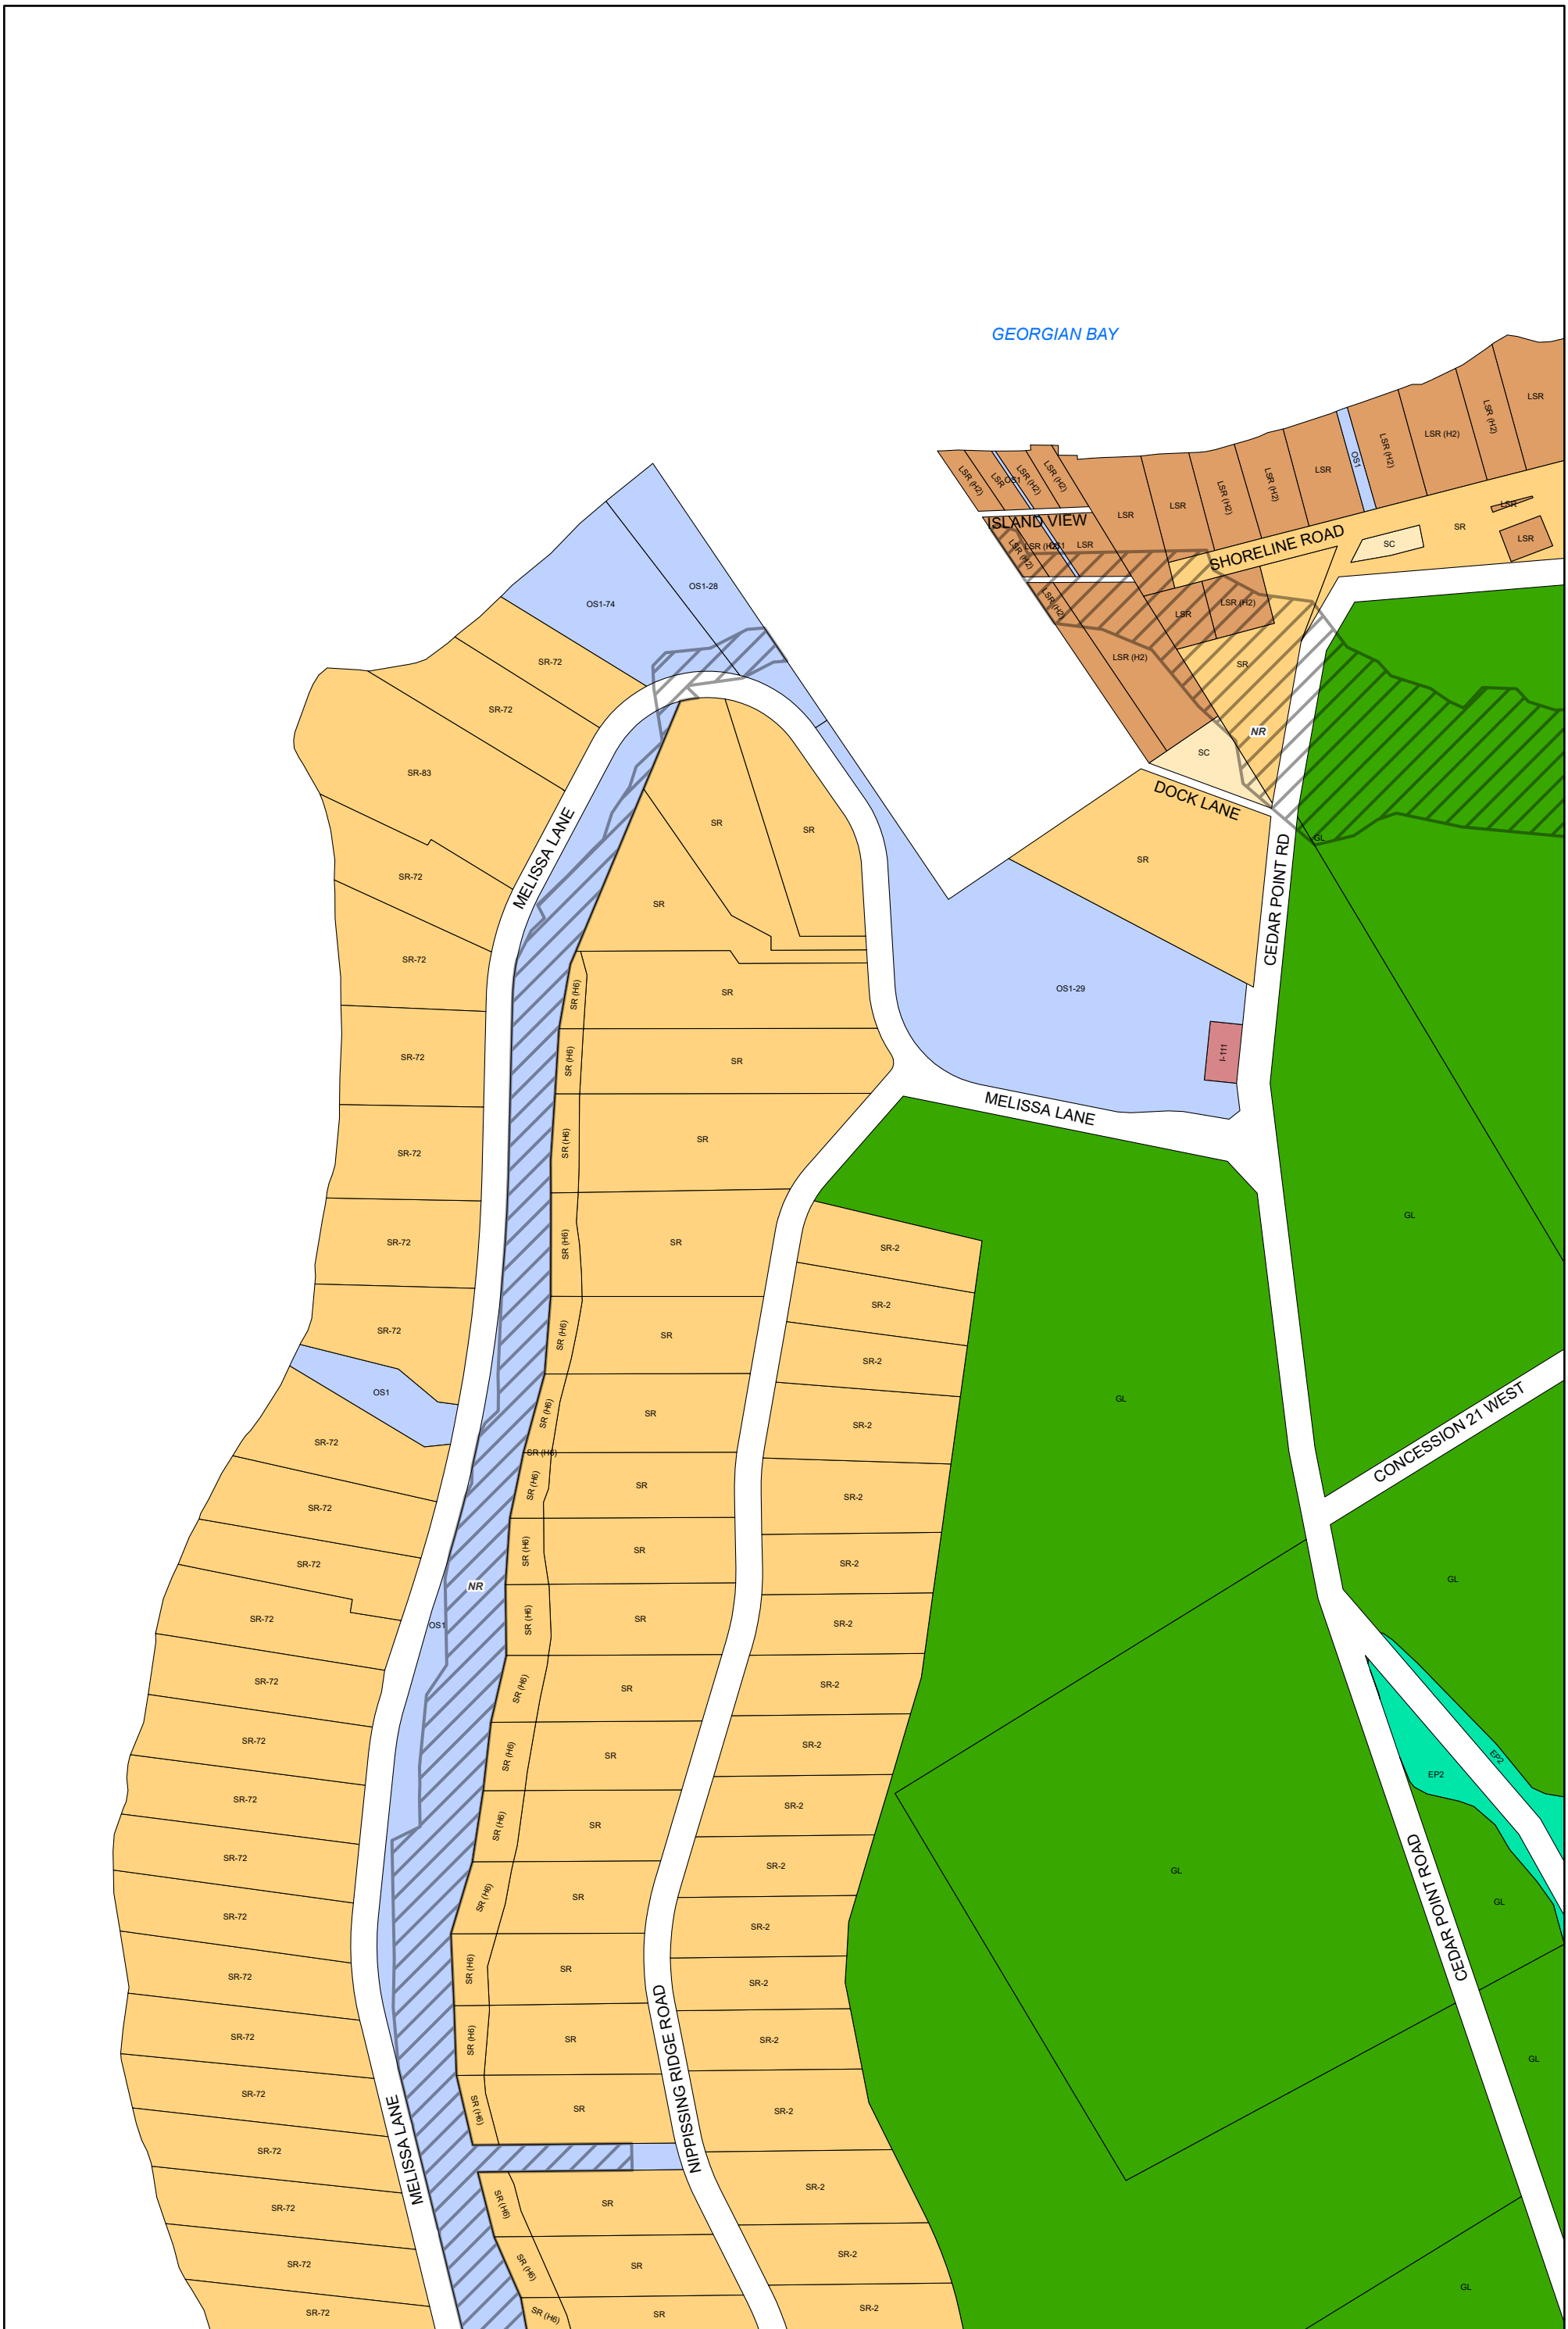

ZONING BY-LAW 22-075
SCHEDULE A
MAP 25

Legend

A	EP1	HC	LSR	OS1	RU	NR Overlay Zone
A1	EP2	HE	MAR	RC	SC	HA Overlay Zone
CR	FD	HR	MC	RE	SR	ICA Overlay Zone
EA	GL	I	OS	RR	WD	WHPA Overlay Zone

1:4,500

Enacted by Council: October 12, 2022
 Consolidated: July 03, 2026