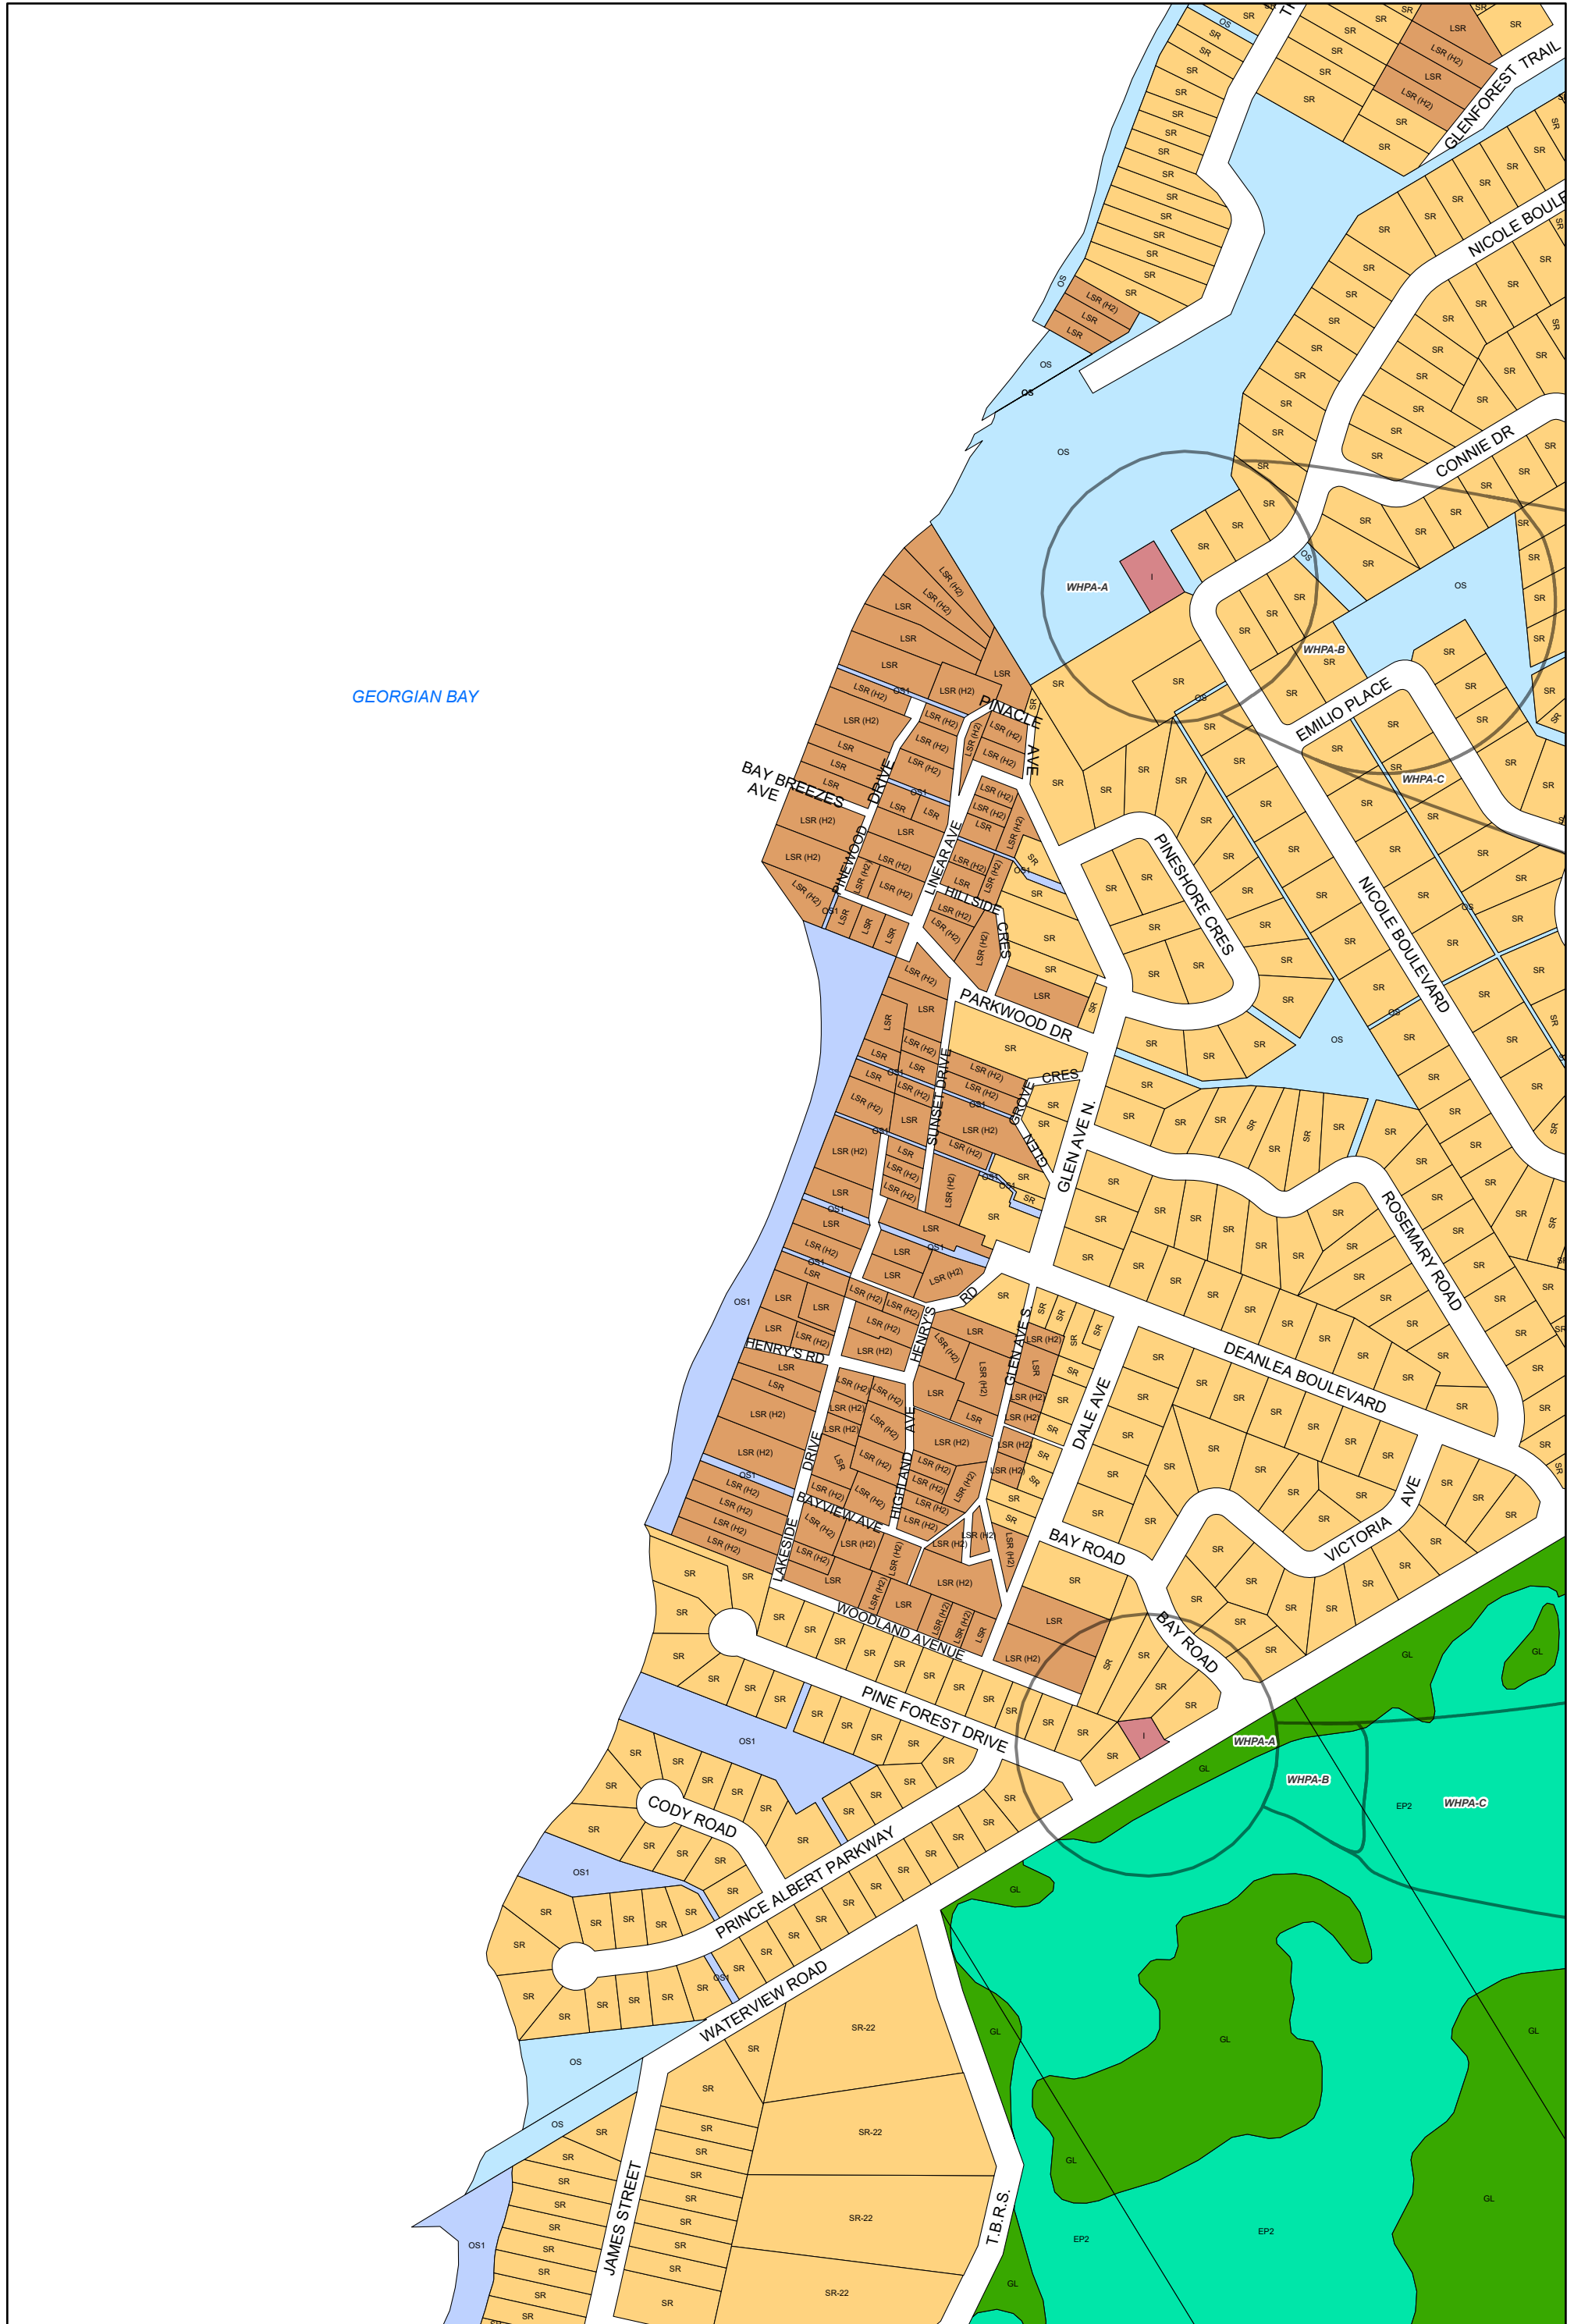

ZONING BY-LAW 22-075
SCHEDULE A
MAP 3

Legend

A	EP1	HC	LSR	OS1	RU	NR Overlay Zone
A1	EP2	HE	MAR	RC	SC	HA Overlay Zone
CR	FD	HR	MC	RE	SR	ICA Overlay Zone
EA	GL	I	OS	RR	WD	WHPA Overlay Zone

1:4,500

Enacted by Council: October 12, 2022
 Consolidated: July 03, 2026