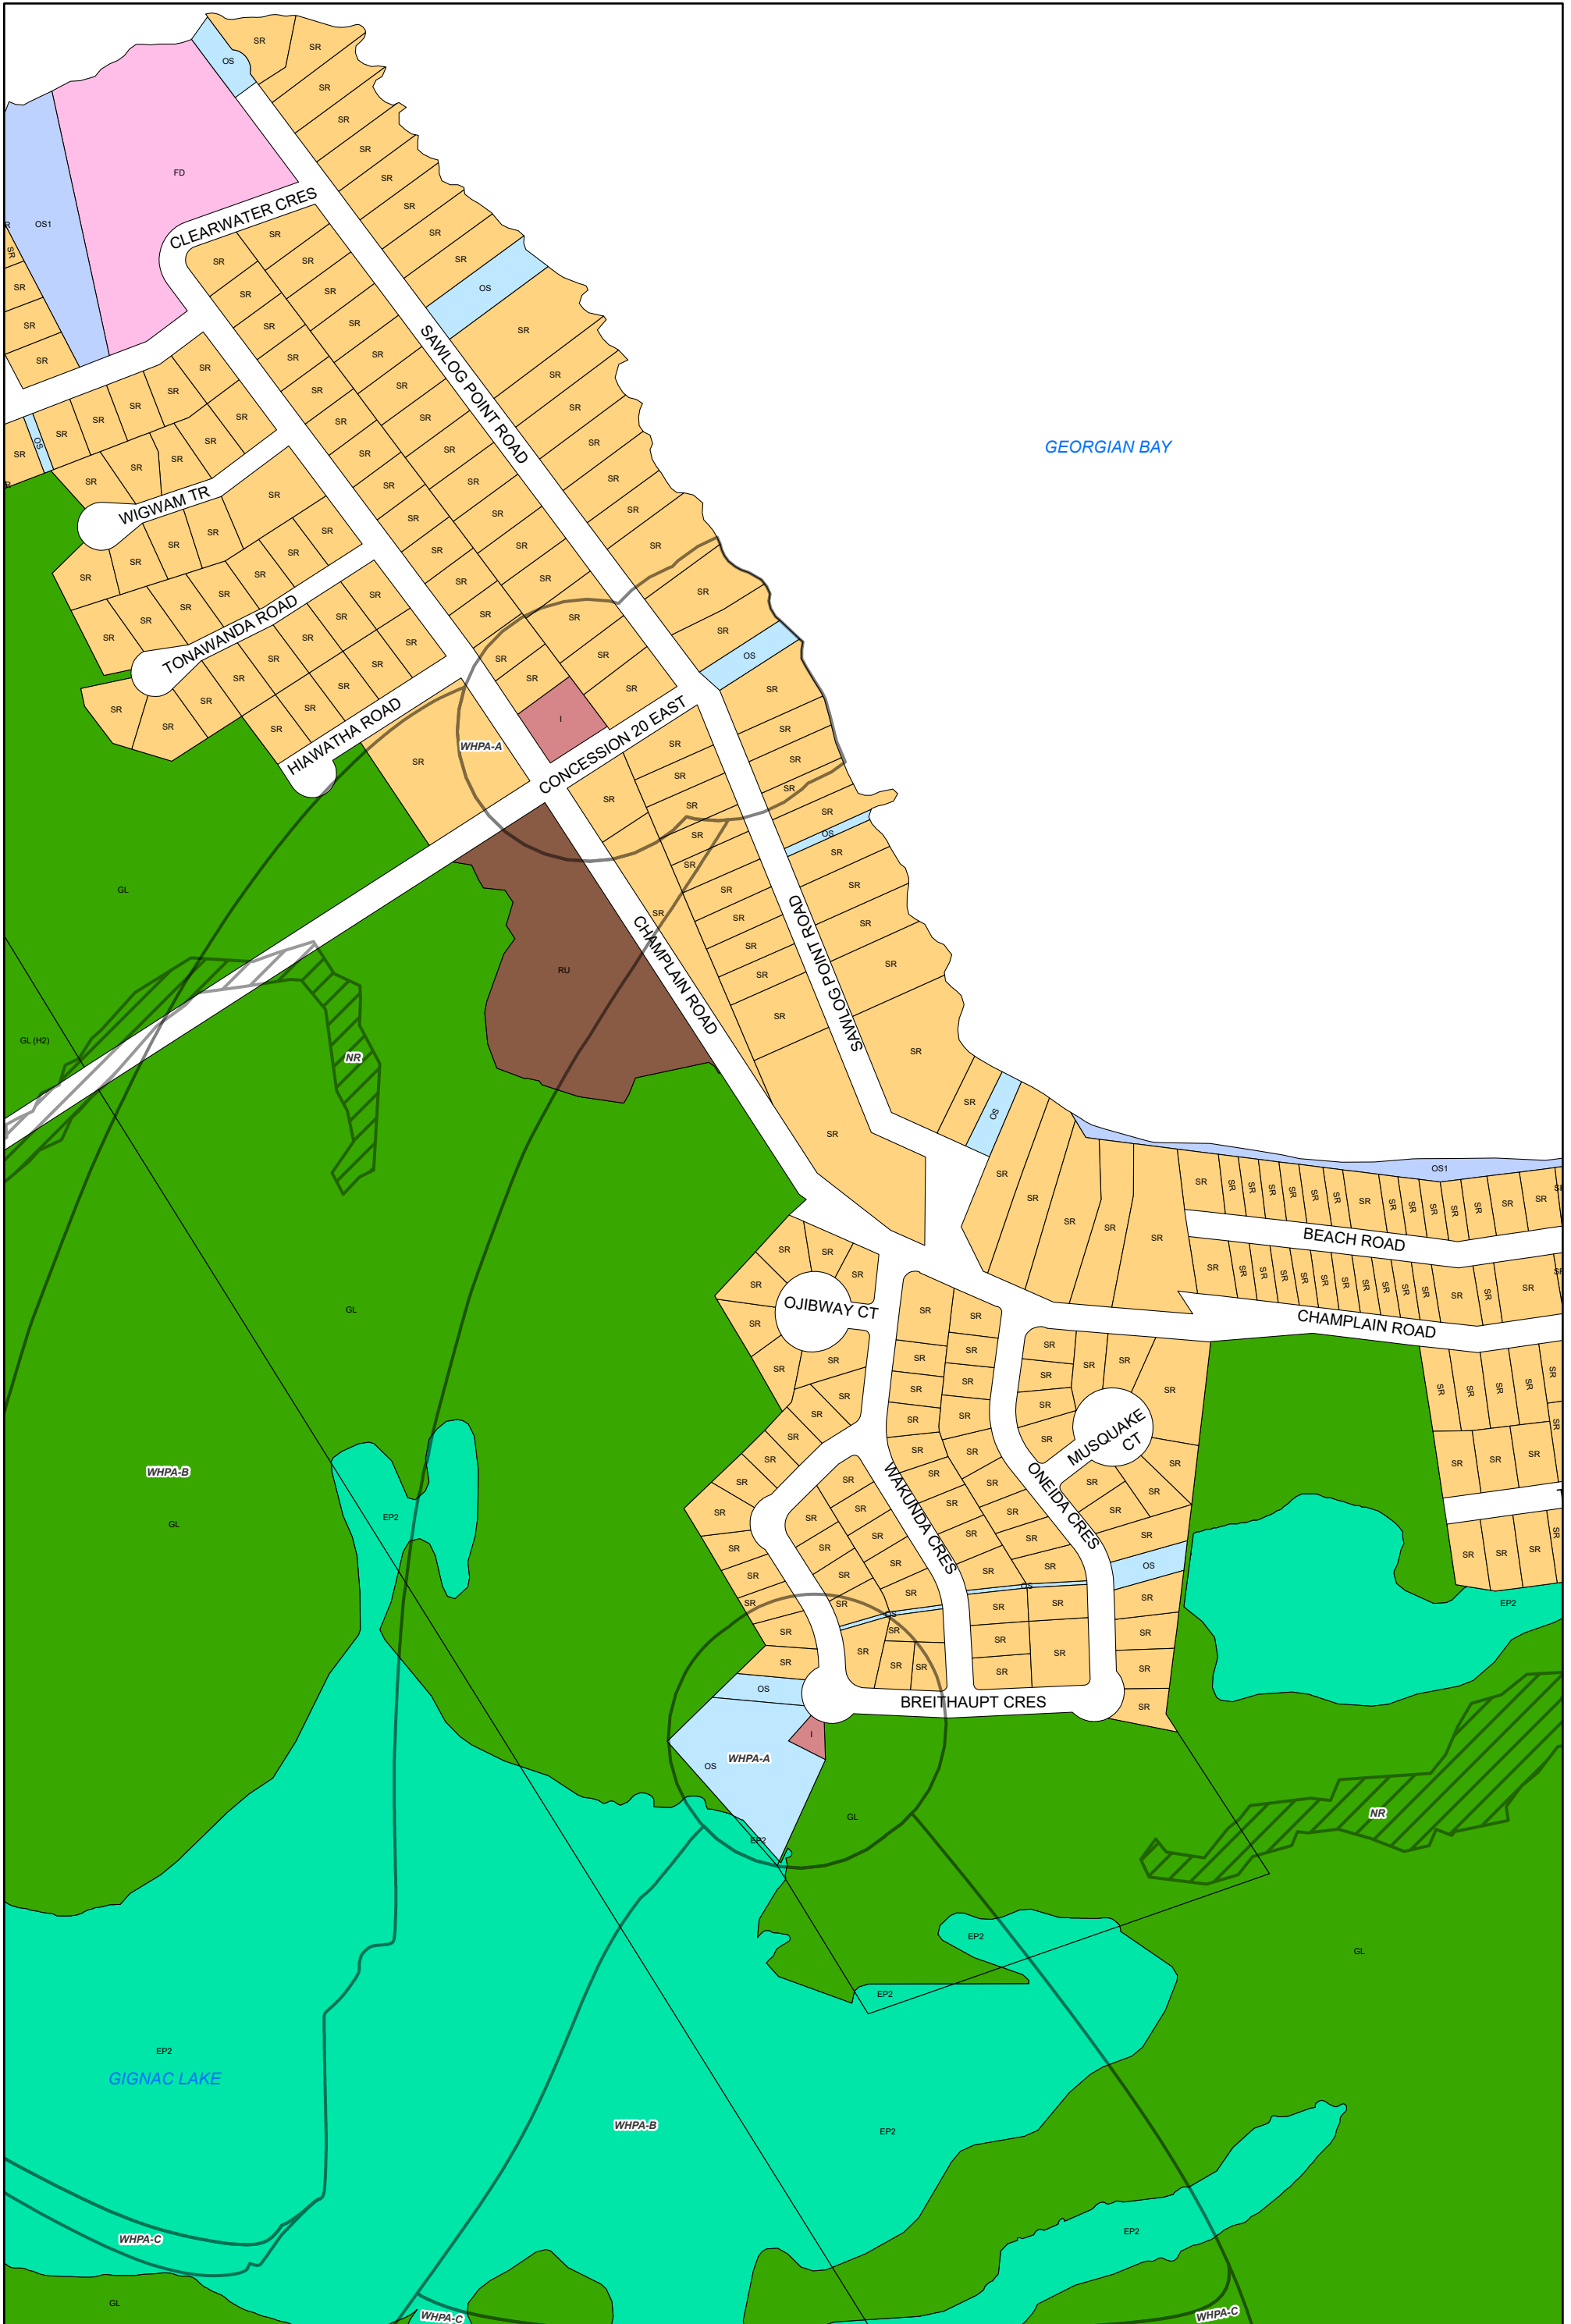

This map, either in whole or in part, may not be reproduced without the written authority from the County of Simcoe. Copyright County of Simcoe Land Information Network Cooperative © LINC 2026. Produced (in part) under licence from © Teranet Enterprises Inc. and its suppliers all rights reserved, and Members of the Ontario Geospatial Data Exchange. This map is not a plan survey. For information call (705)526-4204 or visit www.tiny.ca

ZONING BY-LAW 22-075
SCHEDULE A
MAP 38

Legend

A	EP1	HC	LSR	OS1	RU	NR Overlay Zone
A1	EP2	HE	MAR	RC	SC	HA Overlay Zone
CR	FD	HR	MC	RE	SR	ICA Overlay Zone
EA	GL	I	OS	RR	WD	WHPA Overlay Zone

1:4,500

Enacted by Council: October 12, 2022
Consolidated: July 03, 2026