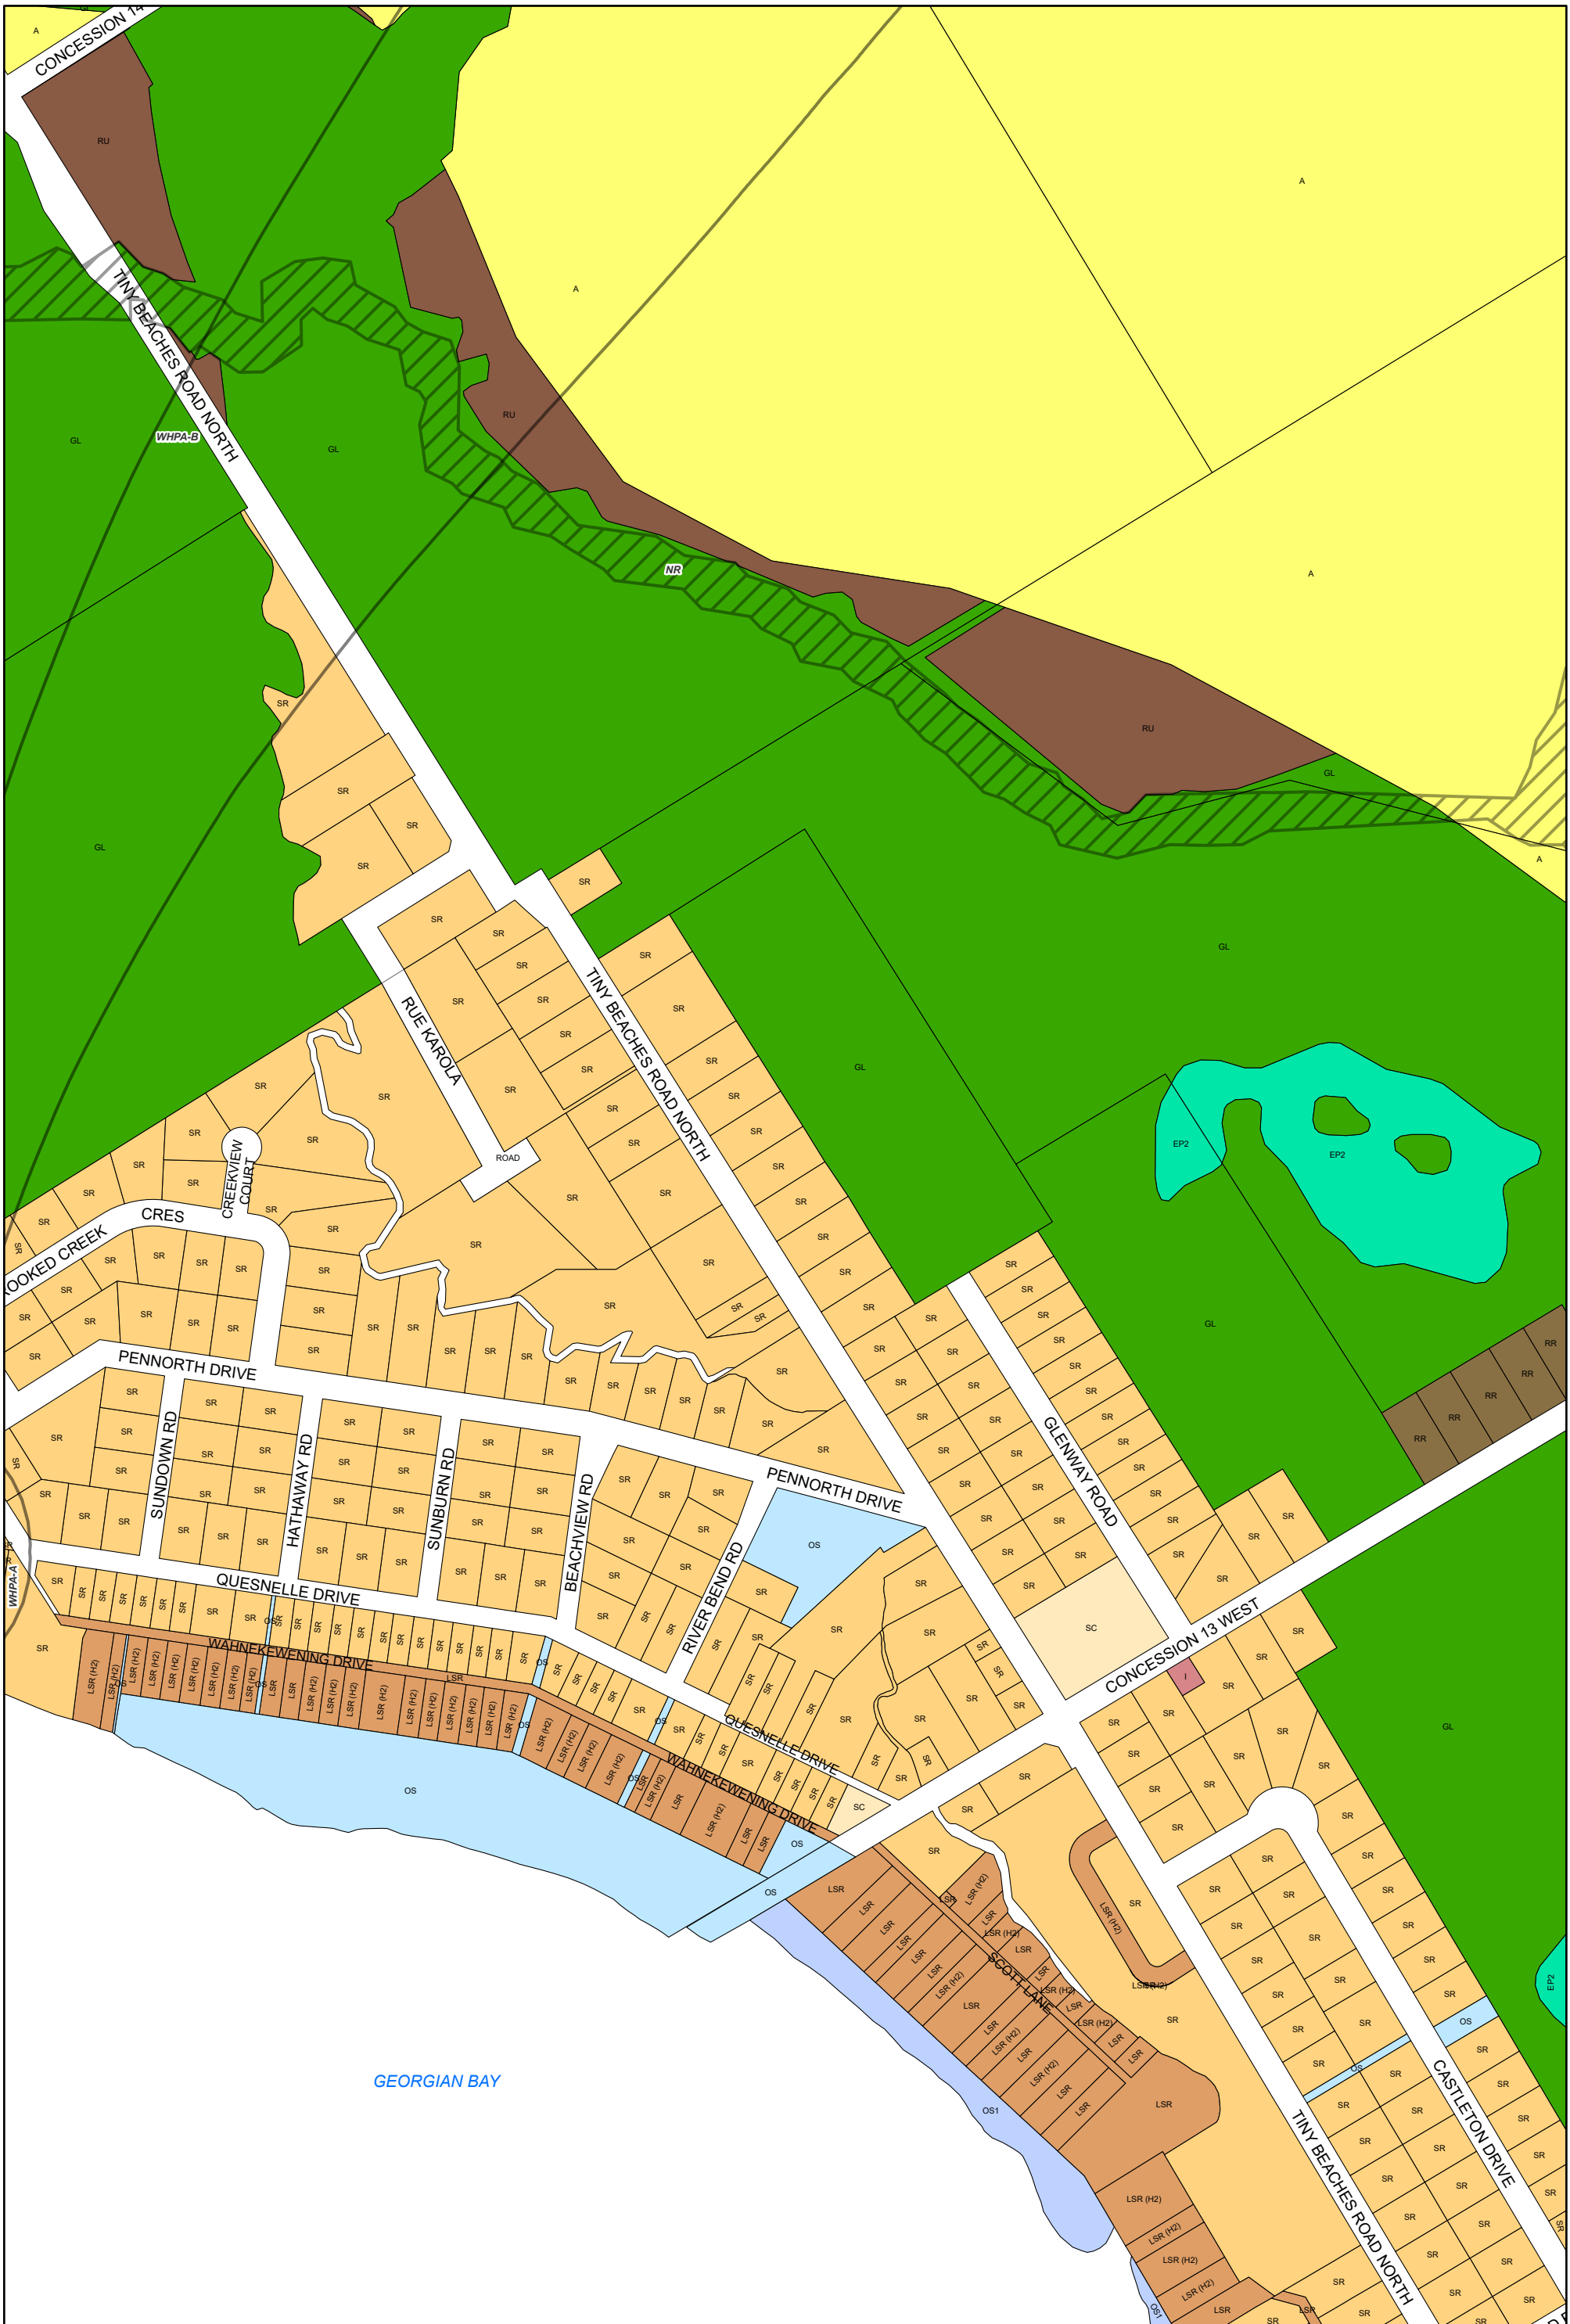

ZONING BY-LAW 22-075
SCHEDULE A
MAP 14

Legend

A	EP1	HC	LSR	OS1	RU	NR Overlay Zone
A1	EP2	HE	MAR	RC	SC	HA Overlay Zone
CR	FD	HR	MC	RE	SR	ICA Overlay Zone
EA	GL	I	OS	RR	WD	WHPA Overlay Zone

1:4,500

Enacted by Council: October 12, 2022
 Consolidated: July 03, 2026