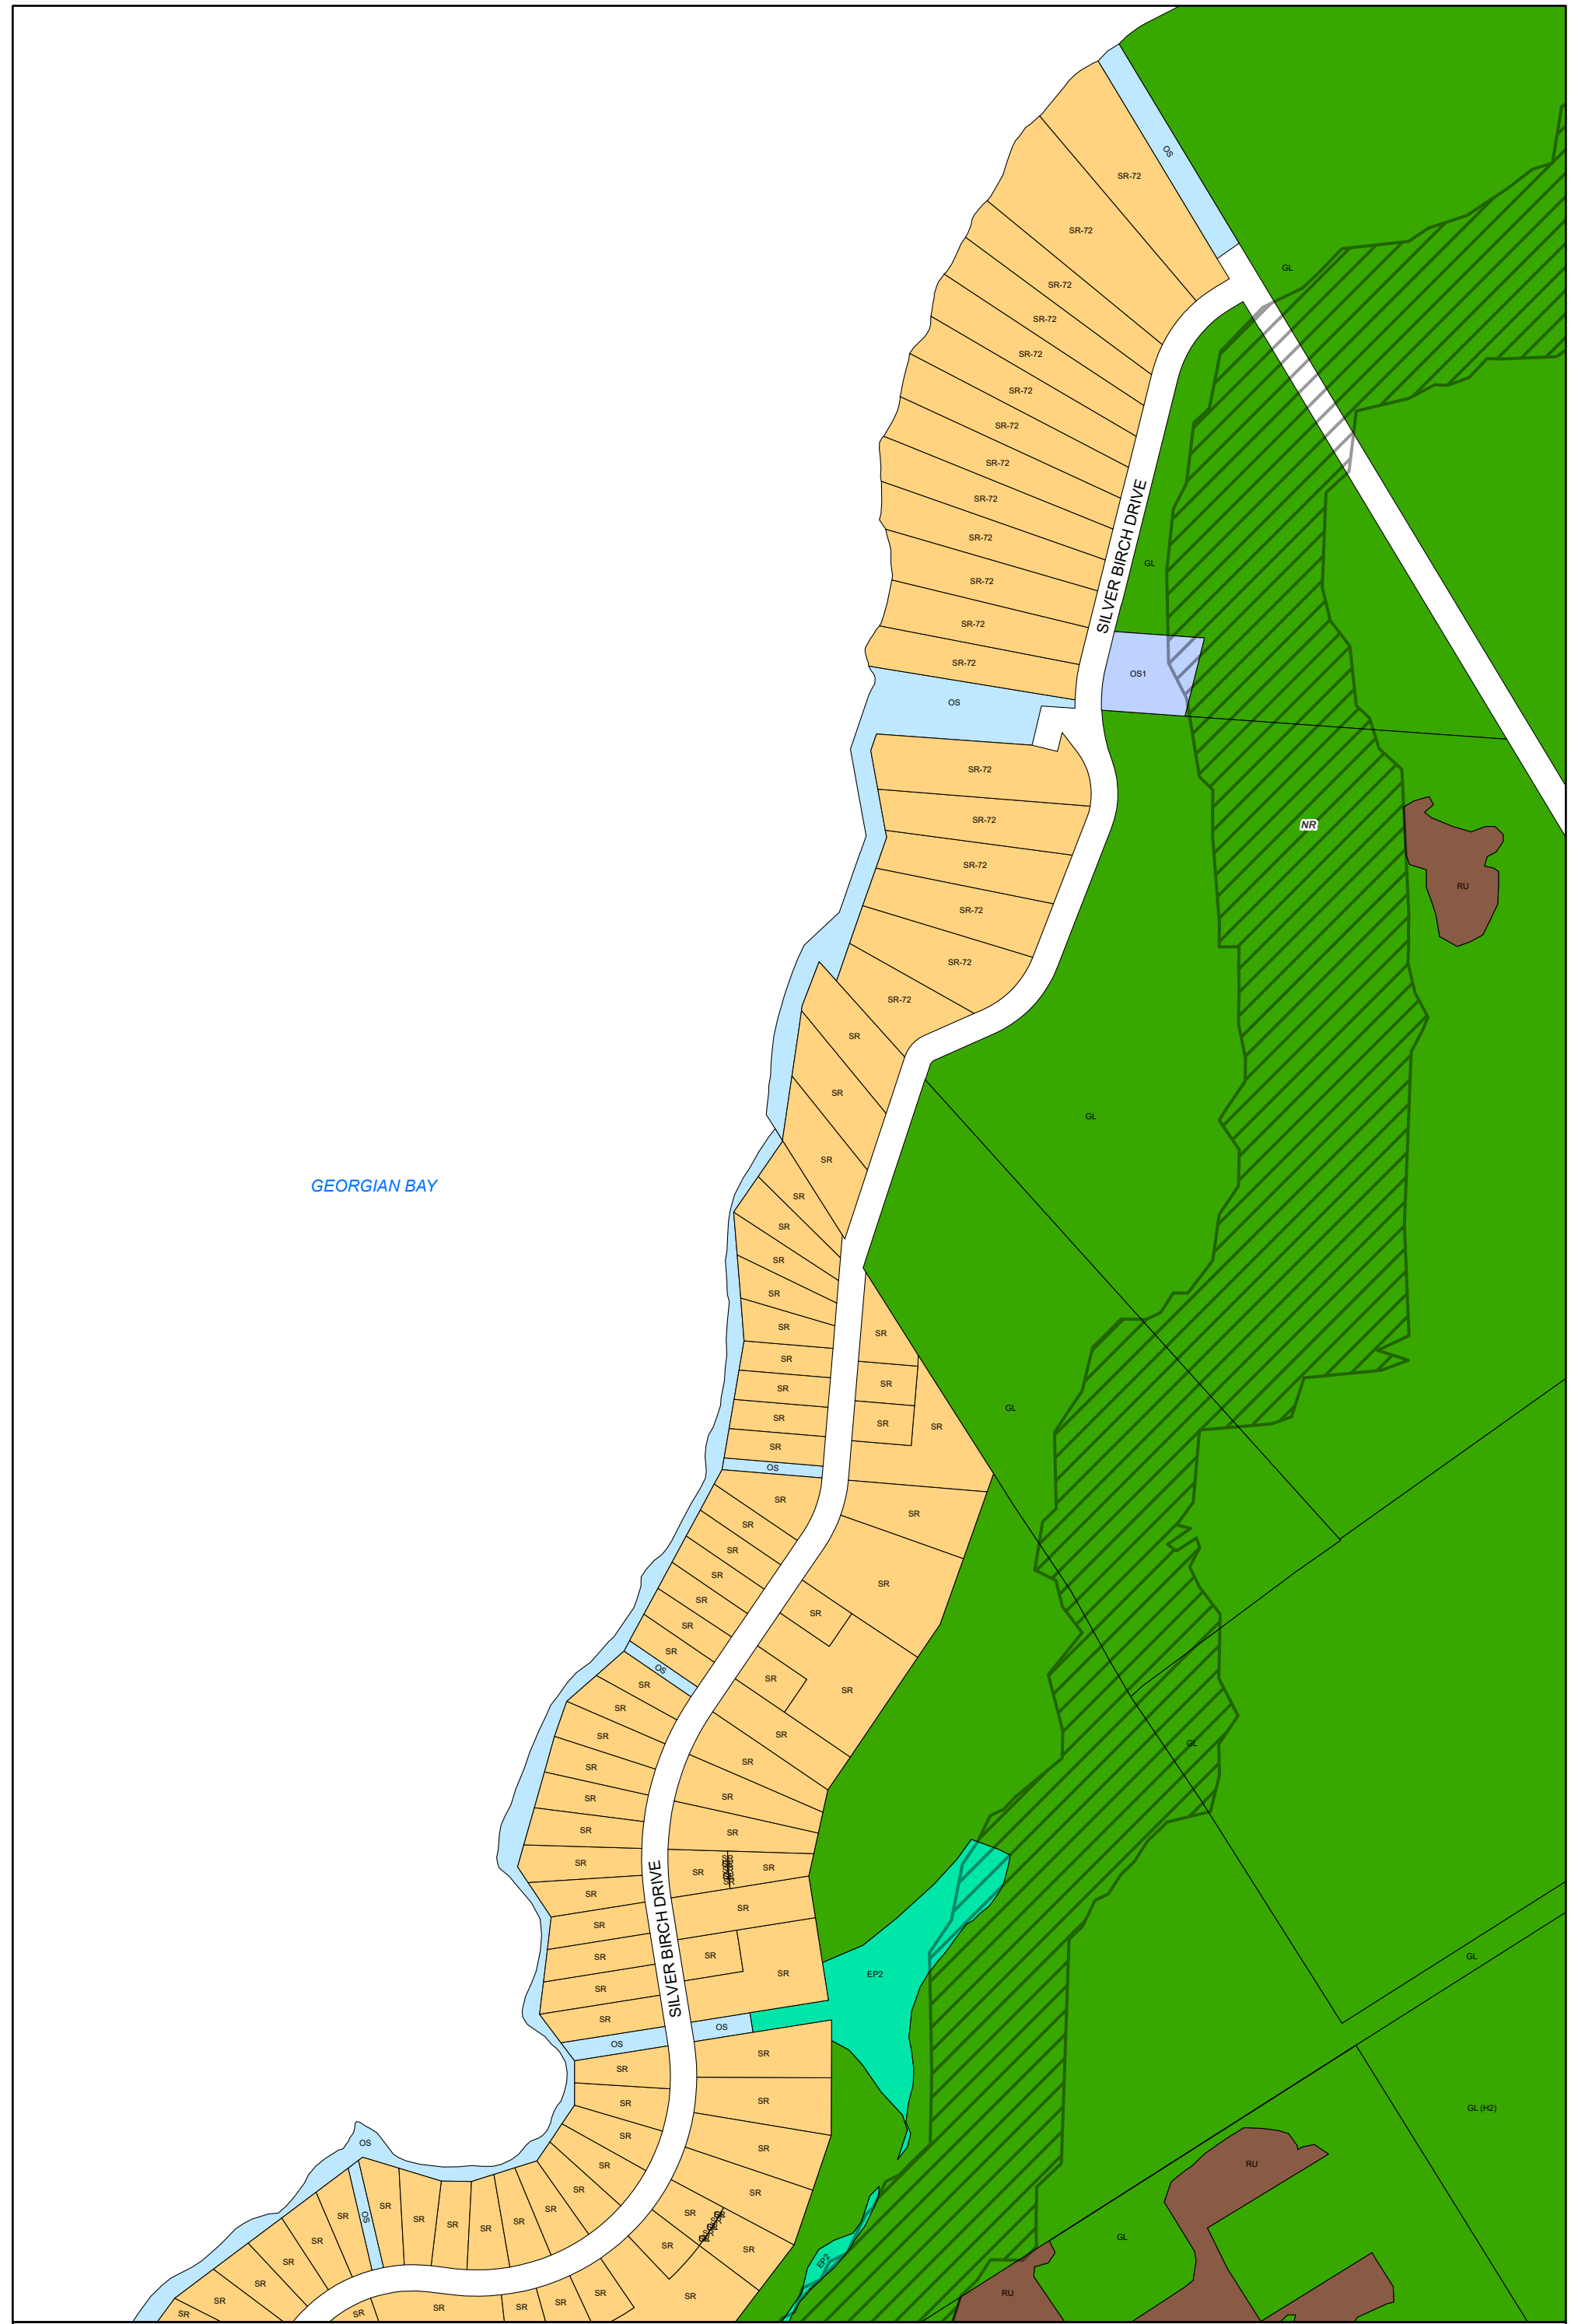

ZONING BY-LAW 22-075
SCHEDULE A
MAP 33

Legend

A	EP1	HC	LSR	OS1	RU	NR Overlay Zone
A1	EP2	HE	MAR	RC	SC	HA Overlay Zone
CR	FD	HR	MC	RE	SR	ICA Overlay Zone
EA	GL	I	OS	RR	WD	WHPA Overlay Zone

1:4,500

Enacted by Council: October 12, 2022
 Consolidated: July 03, 2026