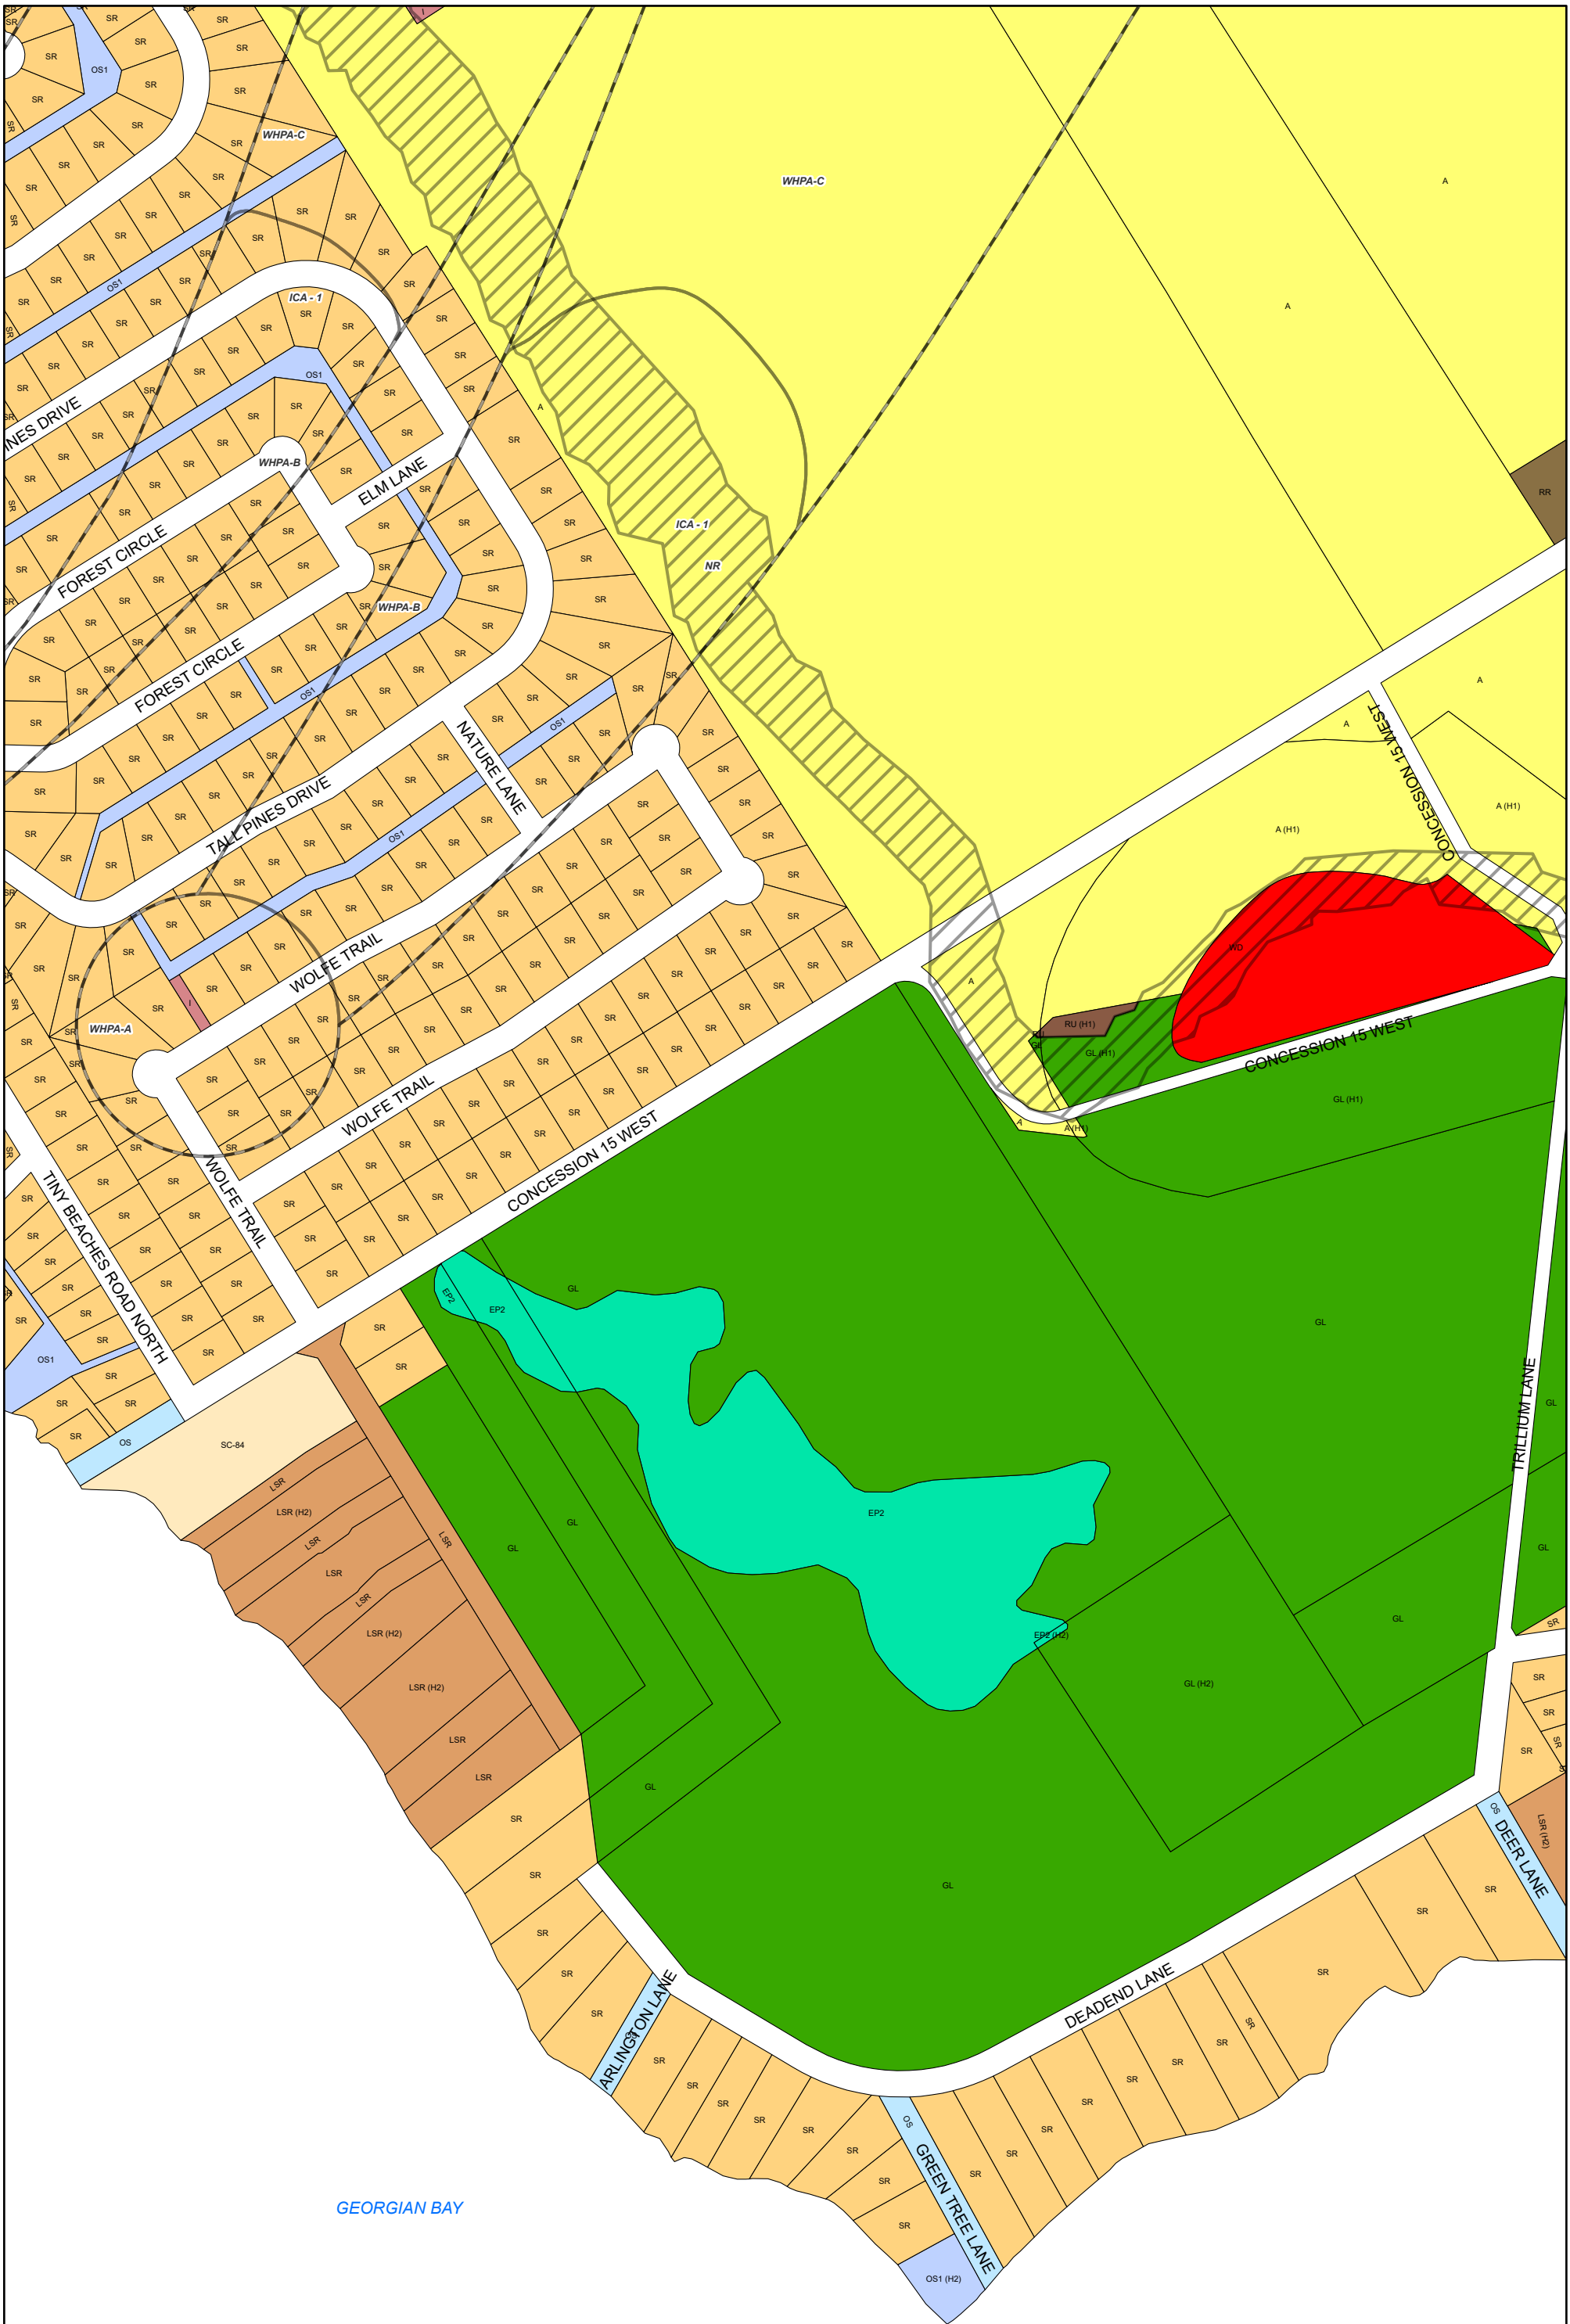

ZONING BY-LAW 22-075
SCHEDULE A
MAP 17

Legend

A	EP1	HC	LSR	OS1	RU	NR Overlay Zone
A1	EP2	HE	MAR	RC	SC	HA Overlay Zone
CR	FD	HR	MC	RE	SR	ICA Overlay Zone
EA	GL	I	OS	RR	WD	WHPA Overlay Zone

1:4,500

Enacted by Council: October 12, 2022
 Consolidated: July 03, 2026