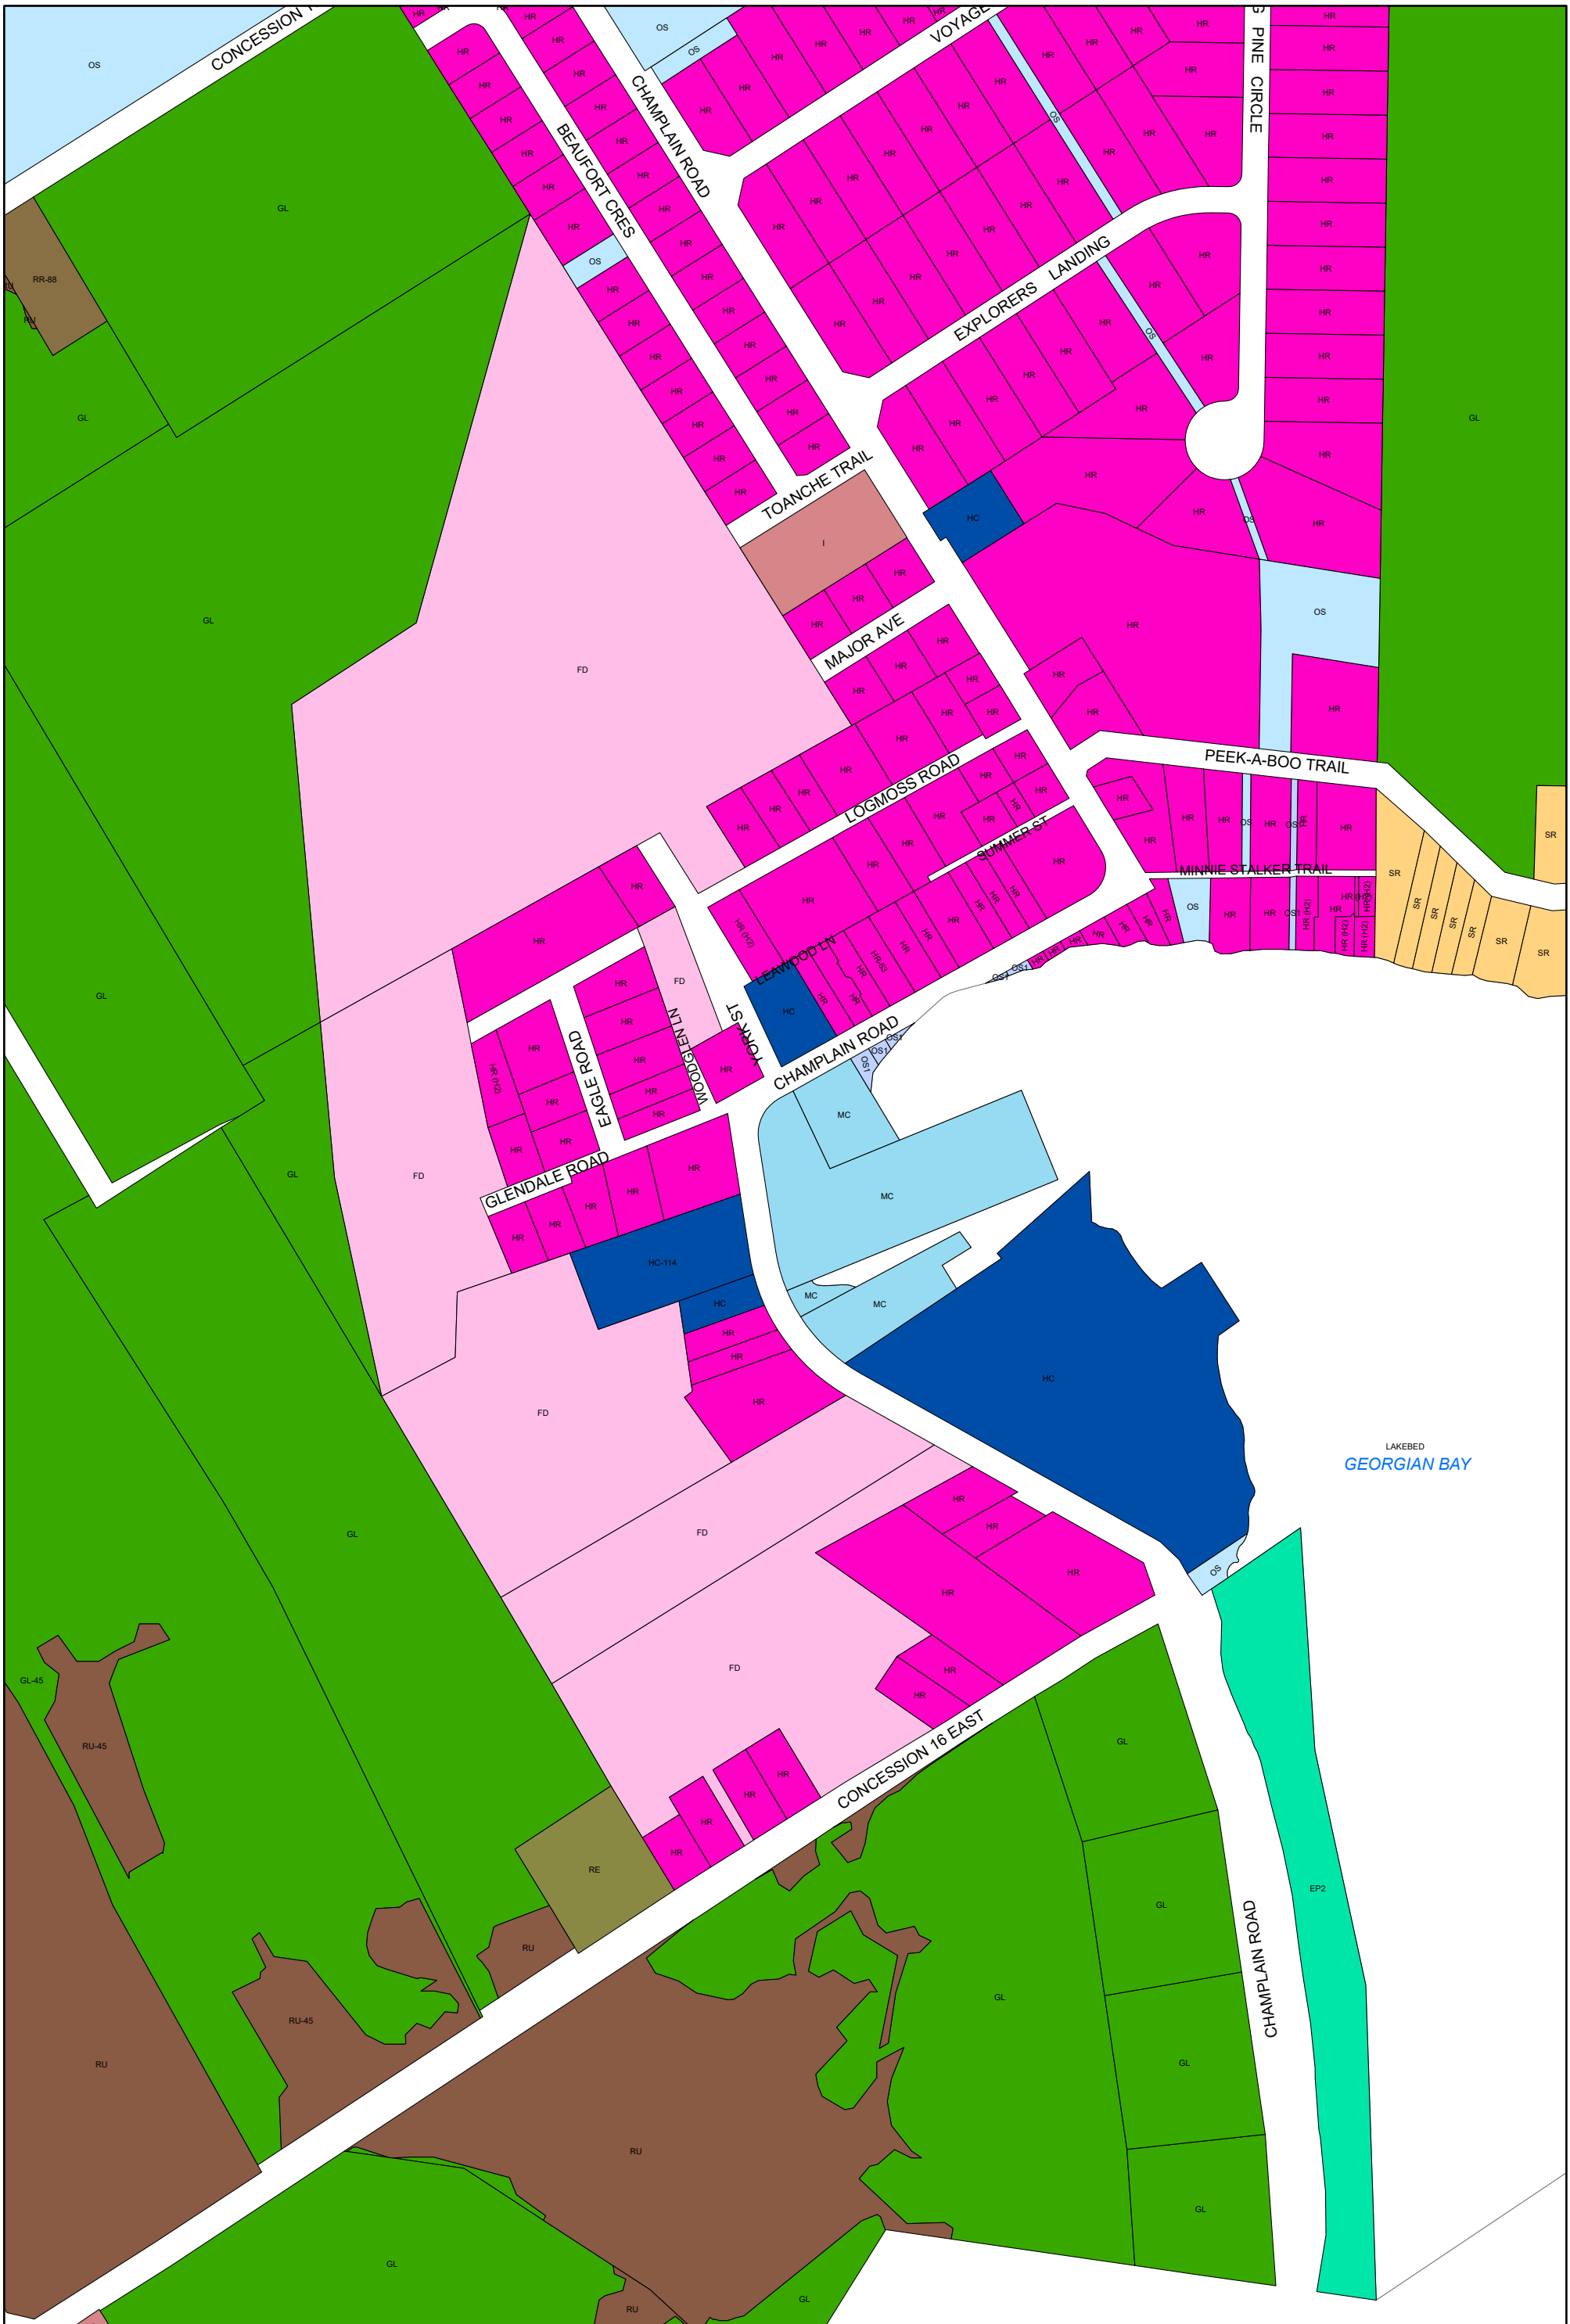

ZONING BY-LAW 22-075
SCHEDULE A
MAP 44

Legend

A	EP1	HC	LSR	OS1	RU	NR Overlay Zone
A1	EP2	HE	MAR	RC	SC	HA Overlay Zone
CR	FD	HR	MC	RE	SR	ICA Overlay Zone
EA	GL	I	OS	RR	WD	WHPA Overlay Zone

1:4,500

Enacted by Council: October 12, 2022
 Consolidated: July 03, 2026