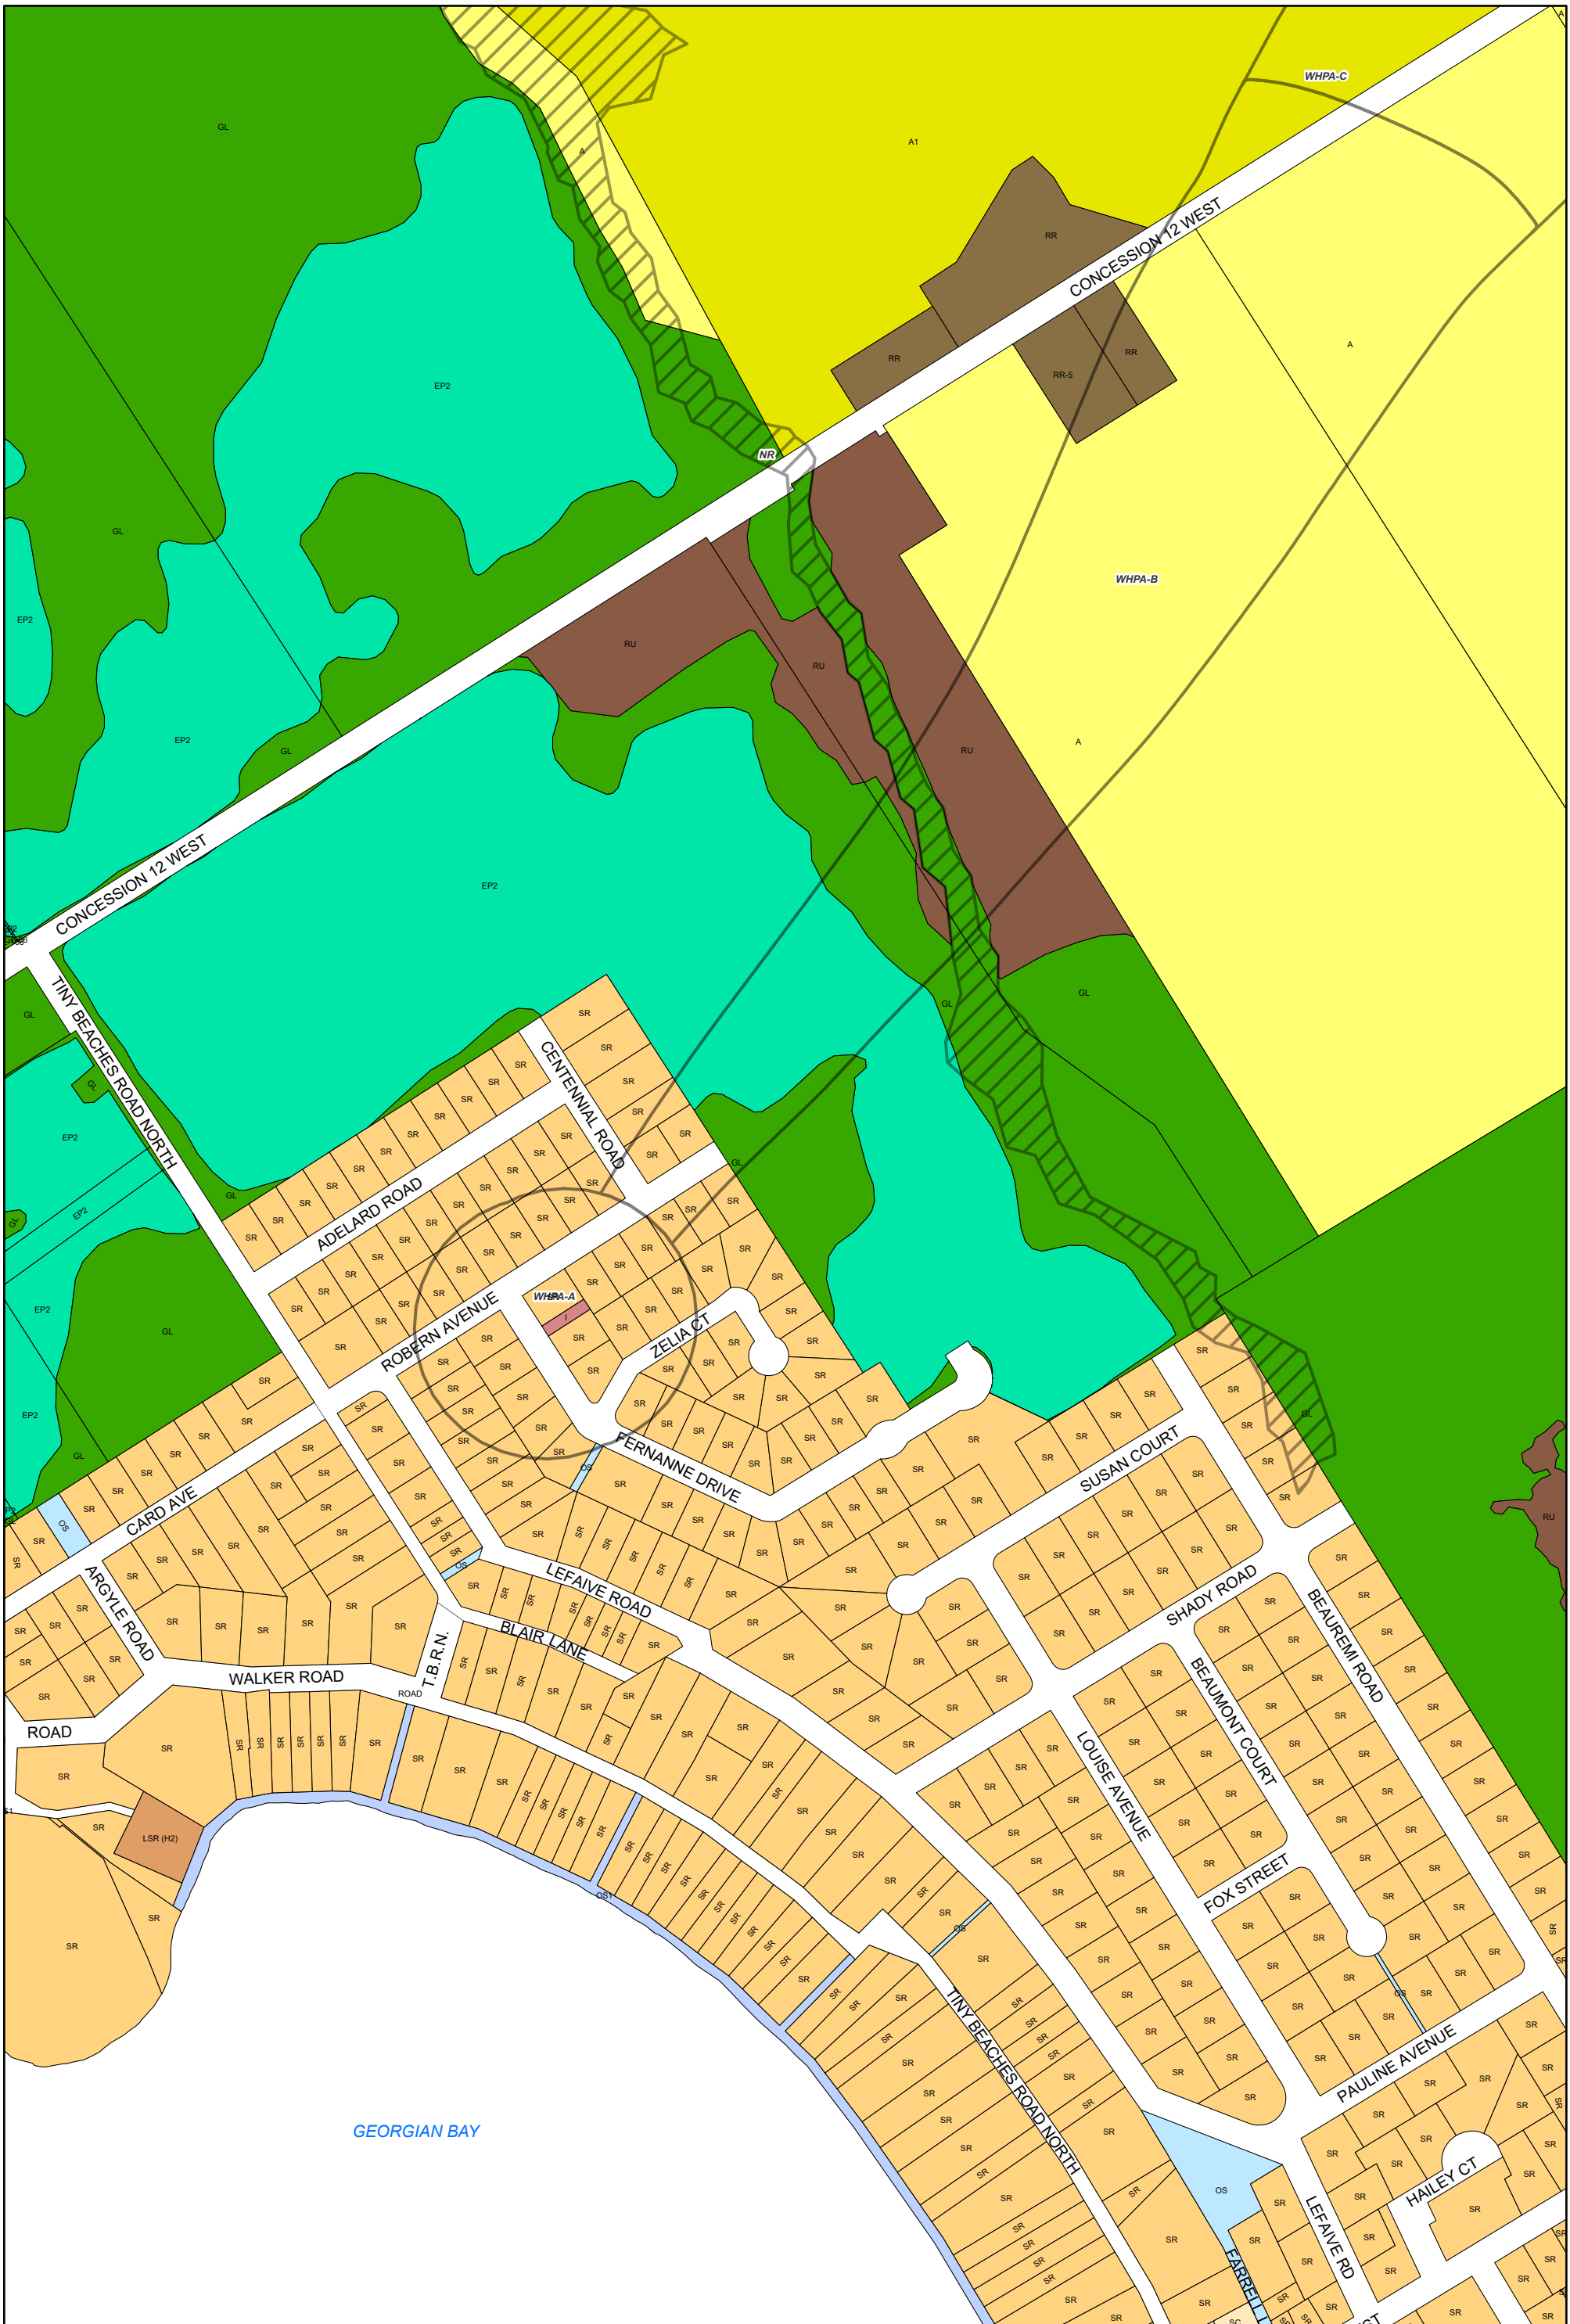

ZONING BY-LAW 22-075
SCHEDULE A
MAP 12

Legend

A	EP1	HC	LSR	OS1	RU	NR Overlay Zone
A1	EP2	HE	MAR	RC	SC	HA Overlay Zone
CR	FD	HR	MC	RE	SR	ICA Overlay Zone
EA	GL	I	OS	RR	WD	WHPA Overlay Zone

1:4,500

Enacted by Council: October 12, 2022
 Consolidated: July 03, 2026