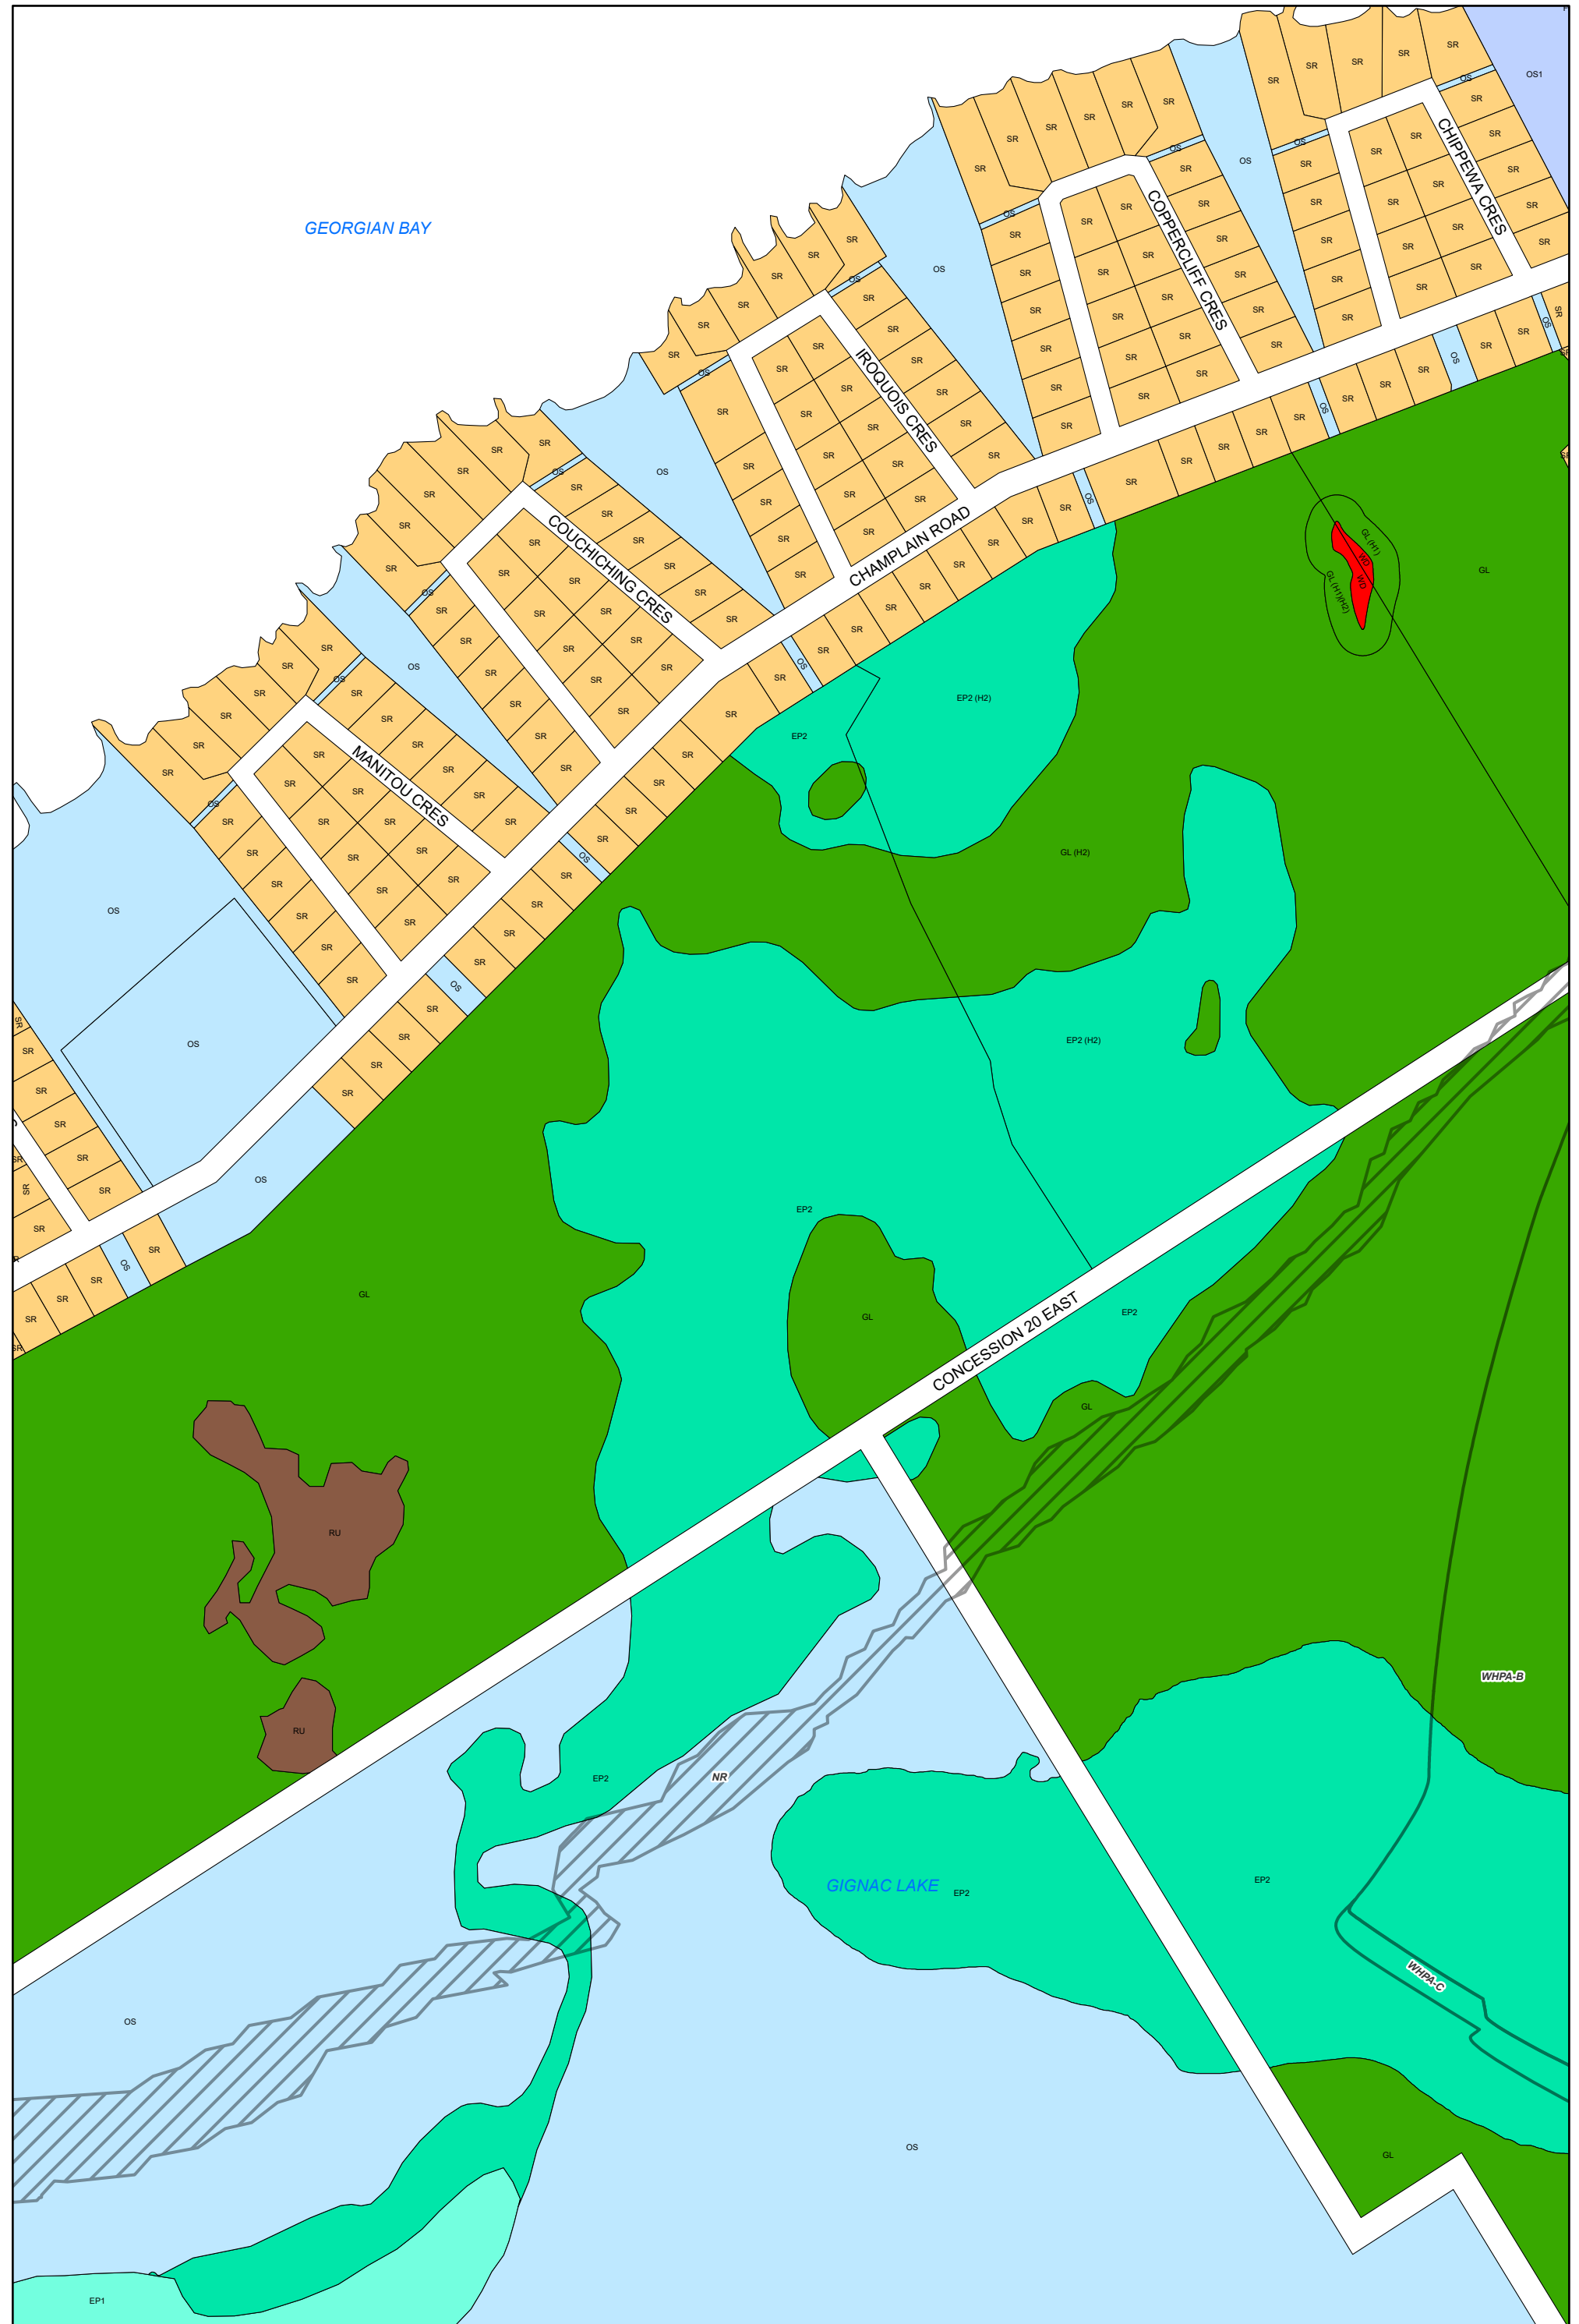

ZONING BY-LAW 22-075
SCHEDULE A
MAP 36

Legend

A	EP1	HC	LSR	OS1	RU	NR Overlay Zone
A1	EP2	HE	MAR	RC	SC	HA Overlay Zone
CR	FD	HR	MC	RE	SR	ICA Overlay Zone
EA	GL	I	OS	RR	WD	WHPA Overlay Zone

1:4,500

Enacted by Council: October 12, 2022
 Consolidated: July 03, 2026