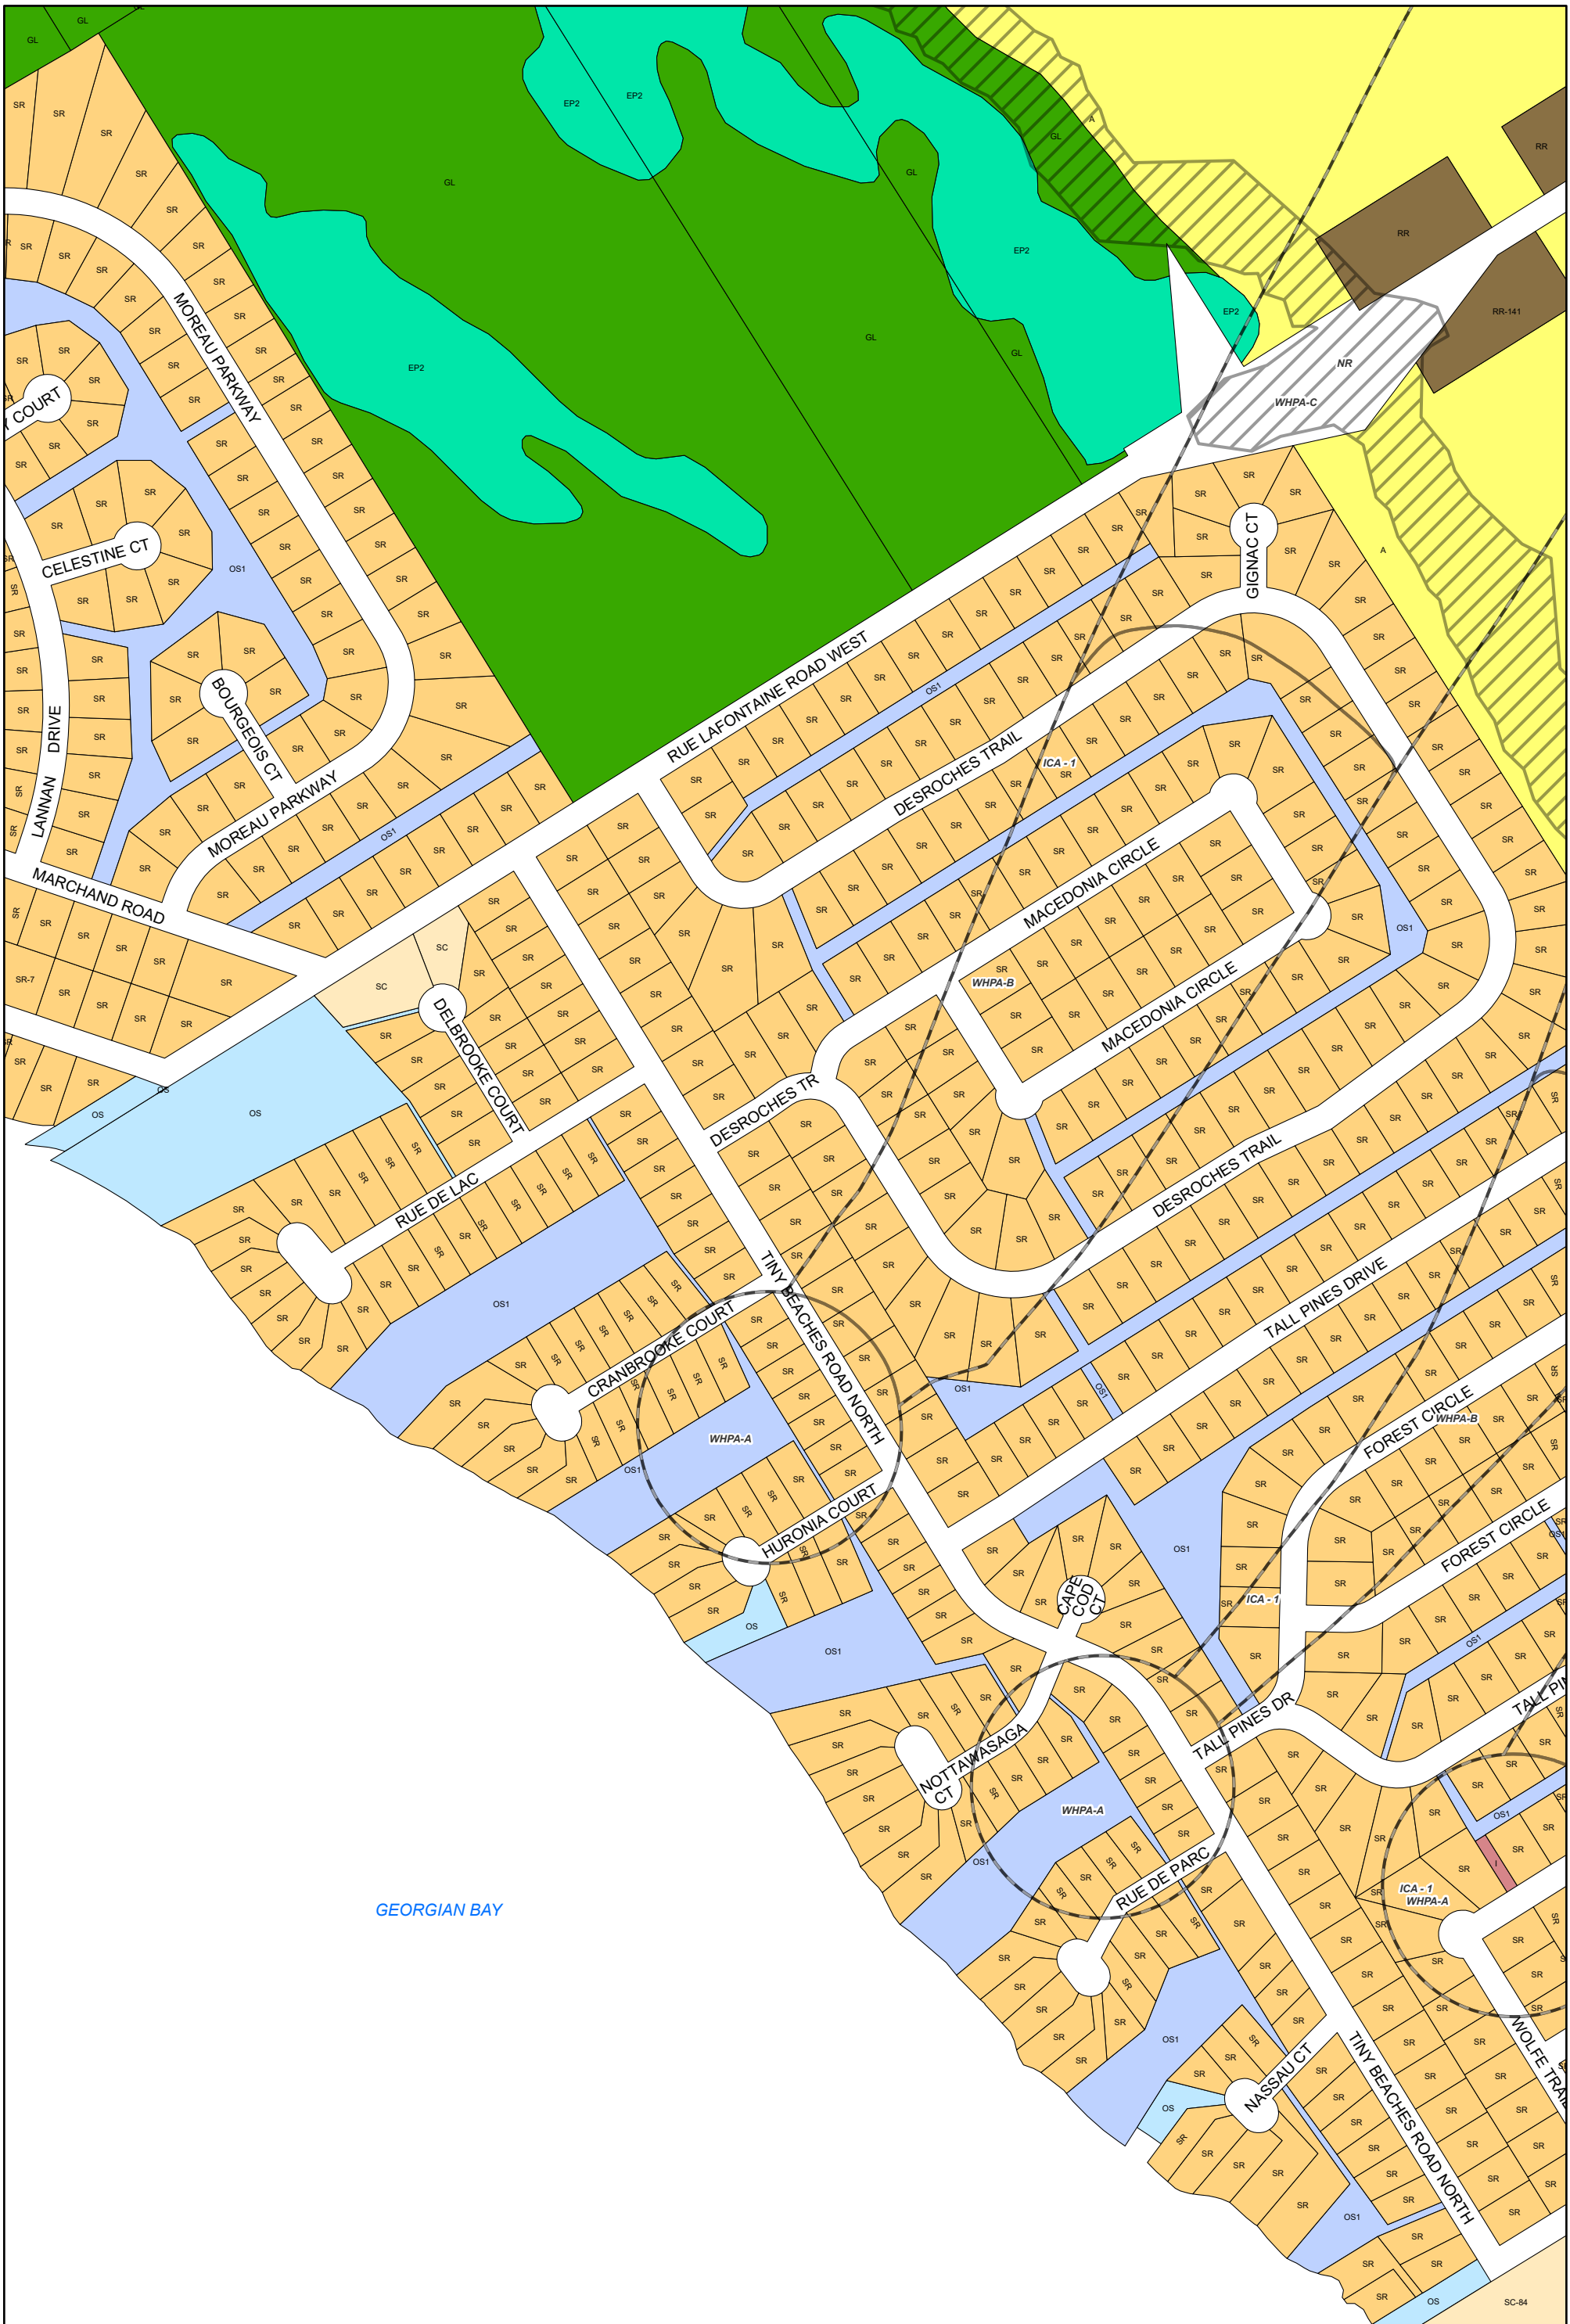

ZONING BY-LAW 22-075
SCHEDULE A
MAP 18

Legend

A	EP1	HC	LSR	OS1	RU	NR Overlay Zone
A1	EP2	HE	MAR	OS2	RC	HA Overlay Zone
CR	FD	HR	MC	RE	SC	ICA Overlay Zone
EA	GL	I	OS	RR	SR	WHPA Overlay Zone

1:4,500

Enacted by Council: October 12, 2022
 Consolidated: July 03, 2026