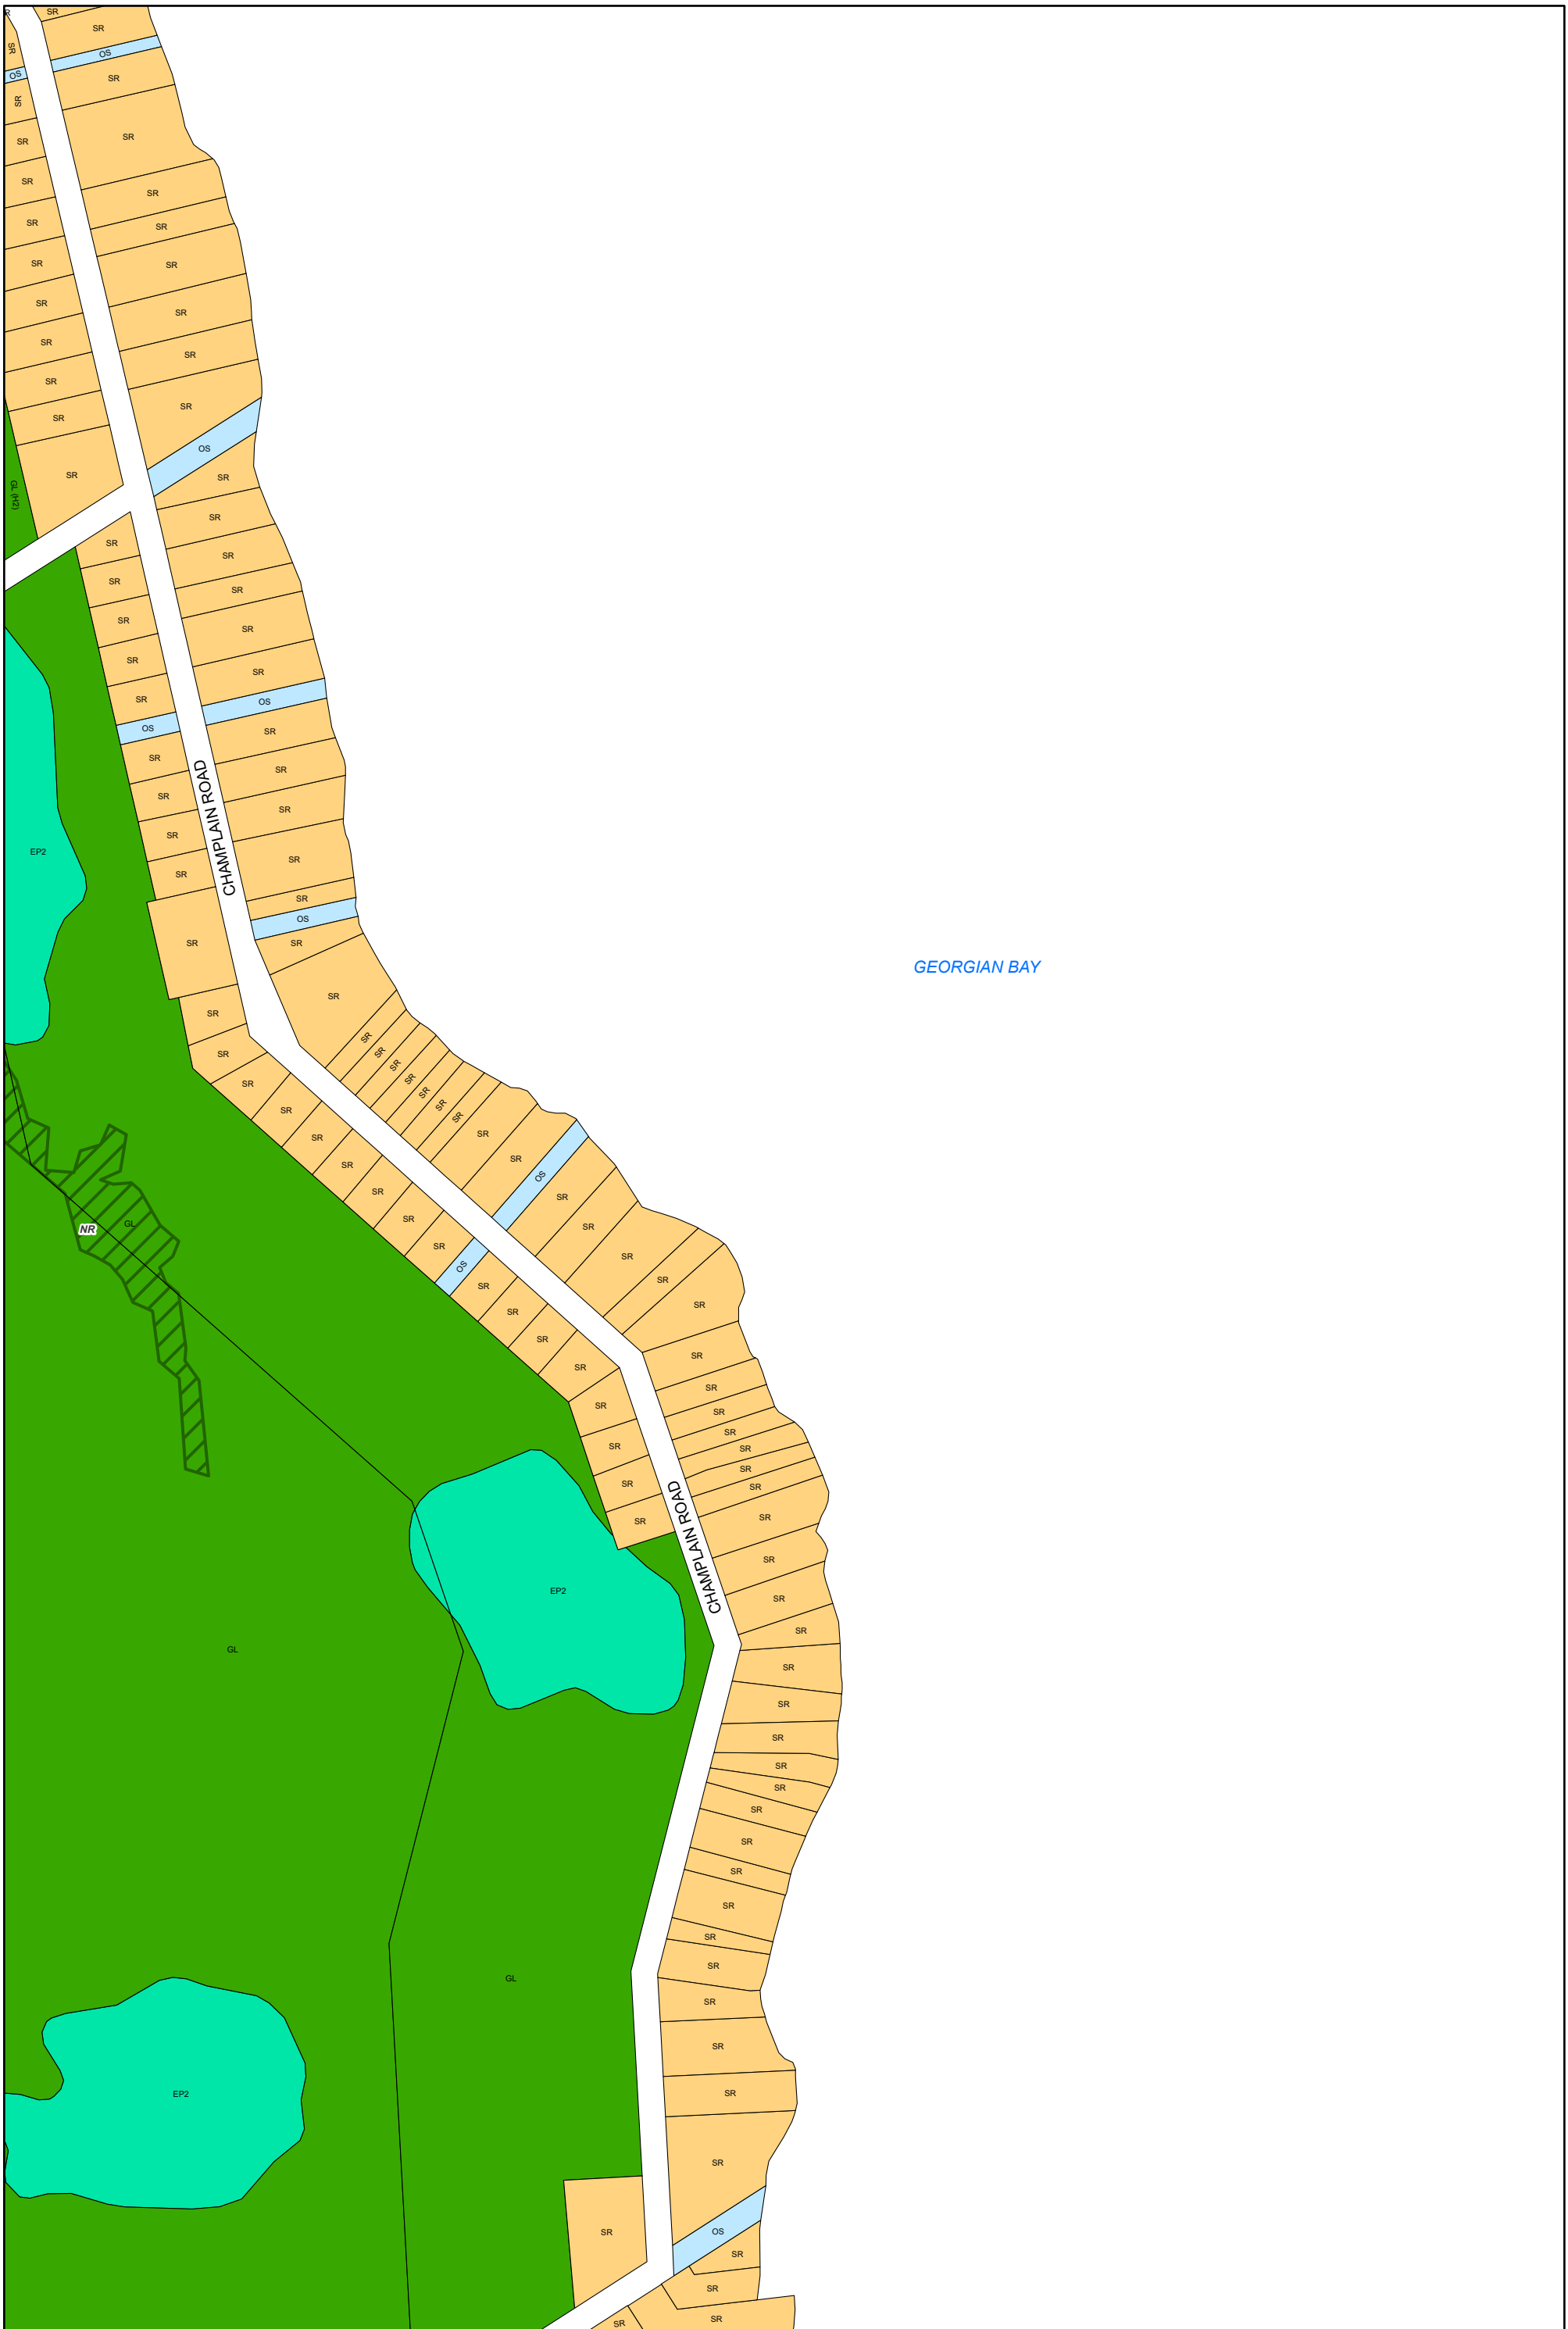

This map, either in whole or in part, may not be reproduced without the written authority from the County of Simcoe.
Copyright County of Simcoe Land Information Network Cooperative © LINC 2026. Produced (in part) under licence from © Teranet Enterprises Inc. and its suppliers all rights reserved, and Members of the Ontario Geospatial Data Exchange.
This map is not a plan survey.
For information call (705)526-4204 or visit www.tiny.ca

ZONING BY-LAW 22-075
SCHEDULE A
MAP 41

Legend

A	EP1	HC	LSR	OS1	RU	NR Overlay Zone
A1	EP2	HE	MAR	RC	SC	HA Overlay Zone
CR	FD	HR	MC	RE	SR	ICA Overlay Zone
EA	GL	I	OS	RR	WD	WHPA Overlay Zone

1:4,500

Enacted by Council: October 12, 2022
Consolidated: July 03, 2026