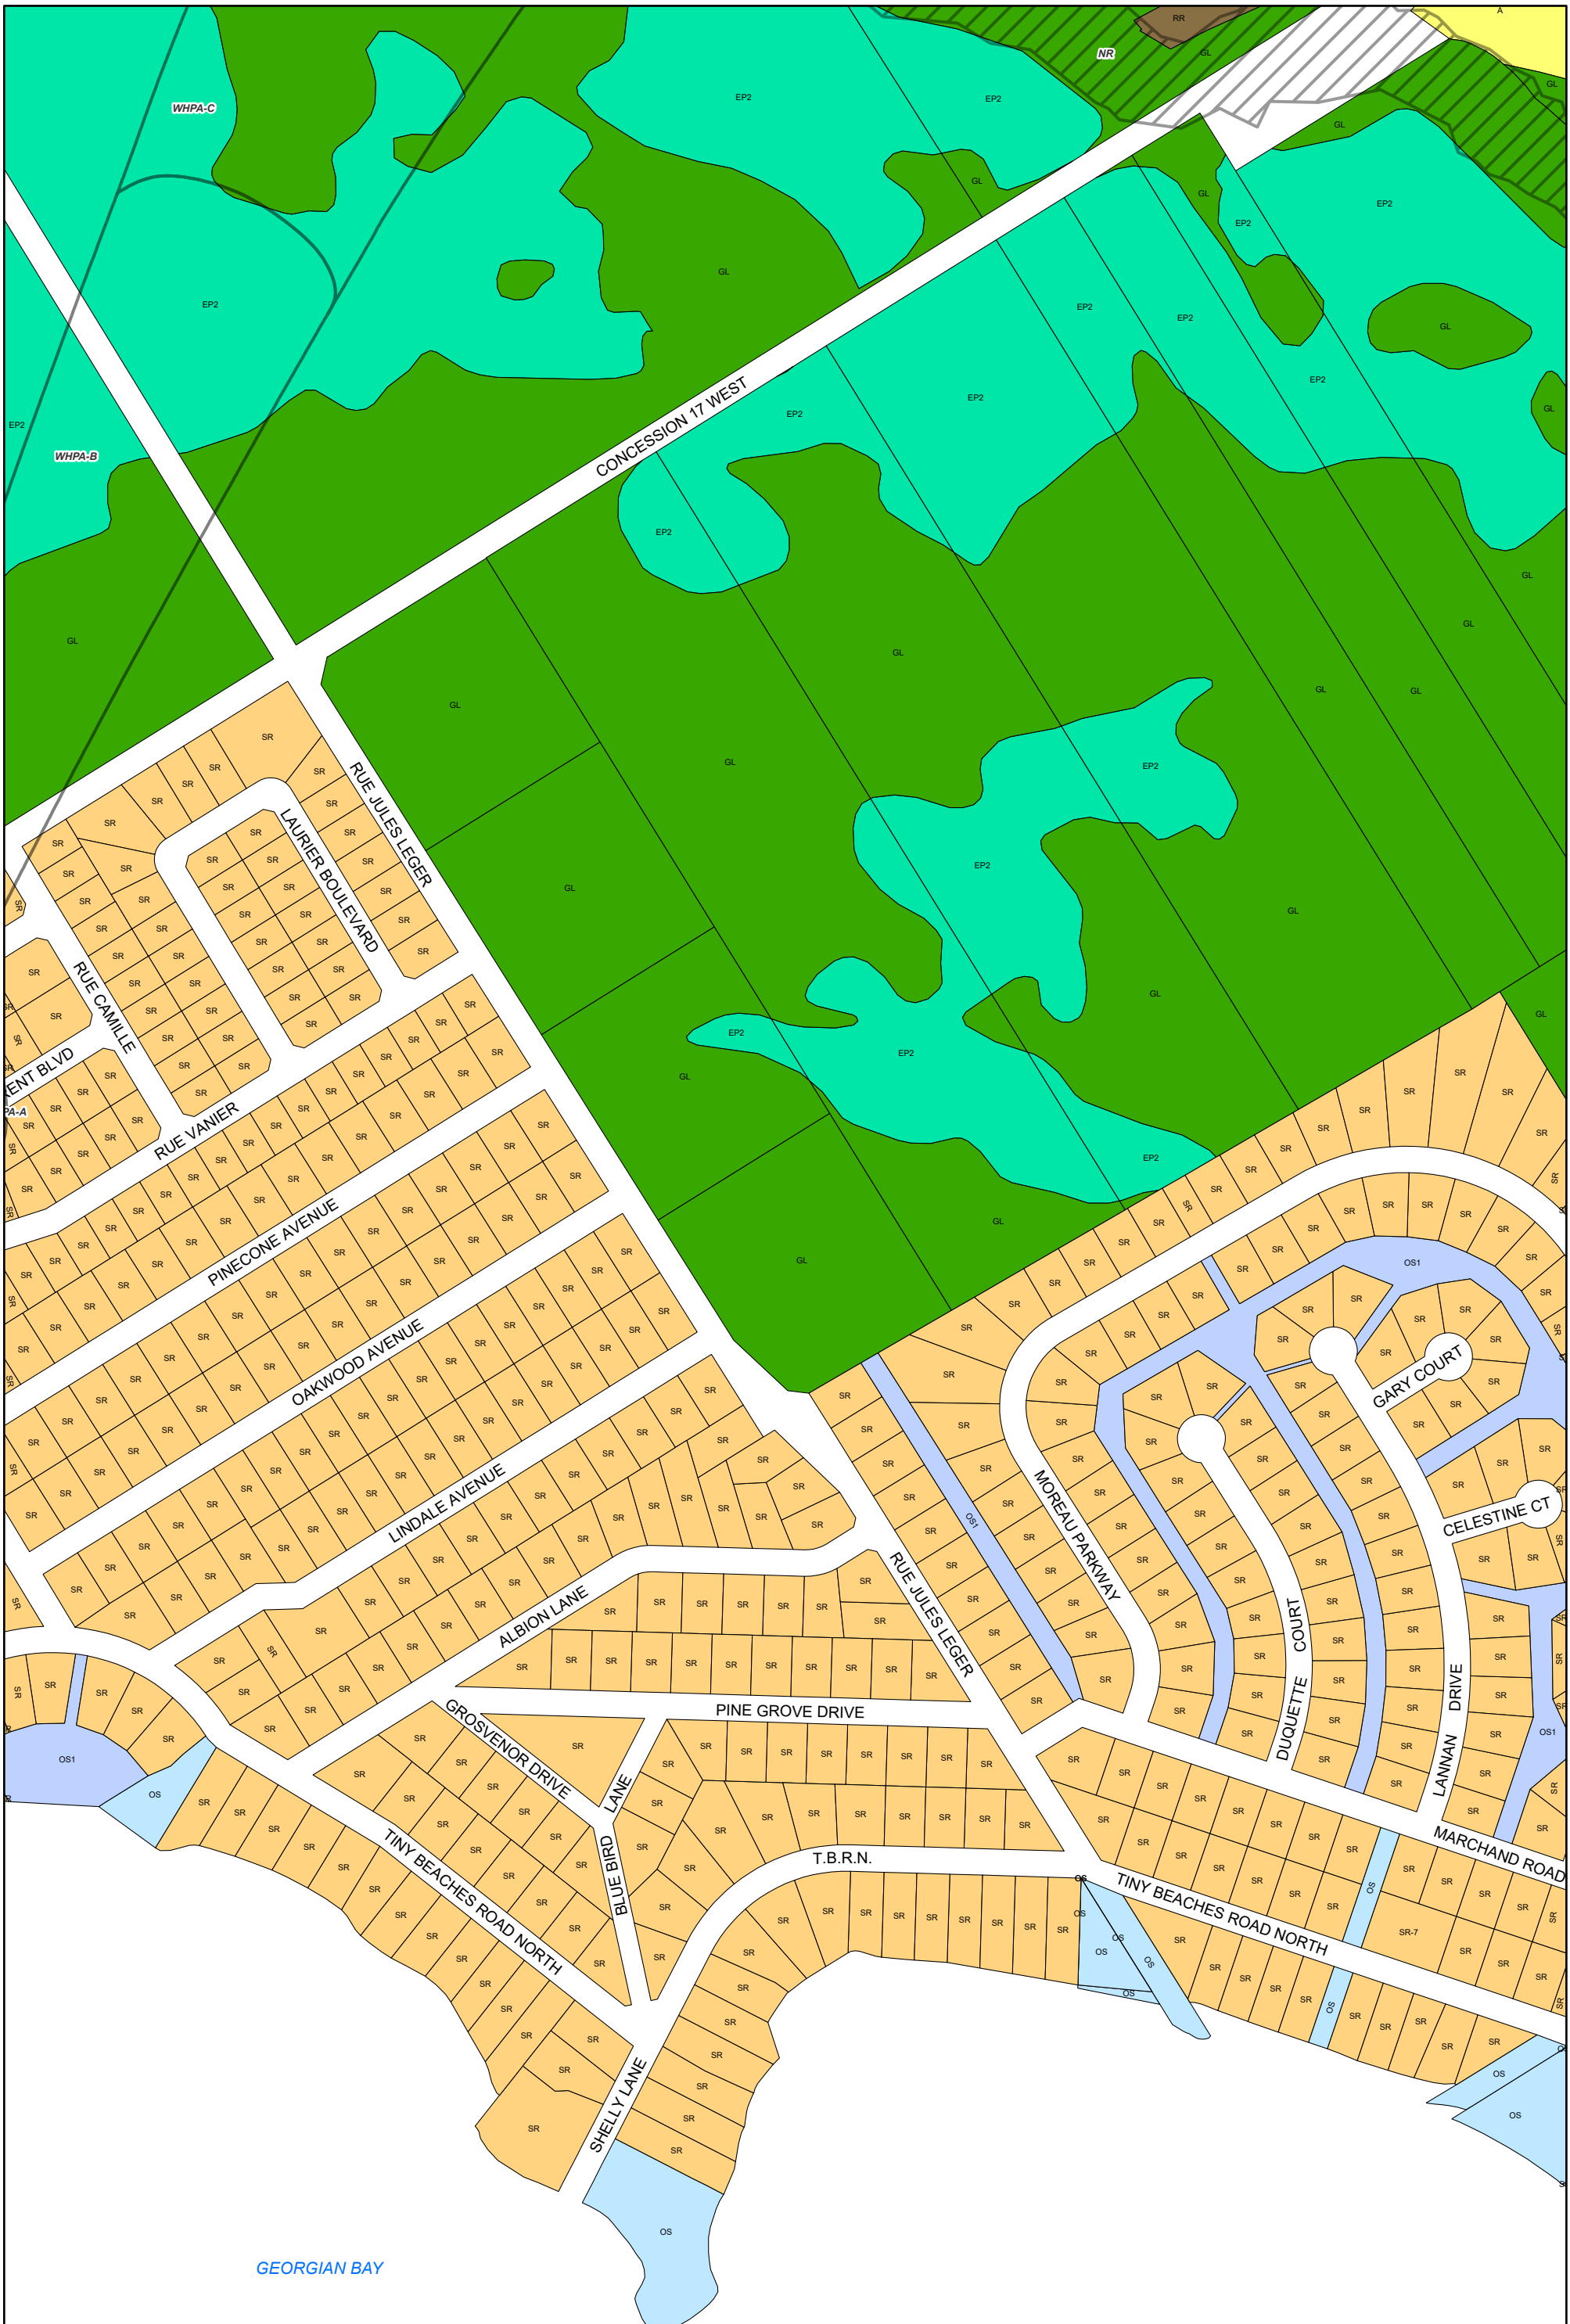

This map, either in whole or in part, may not be reproduced without the written authority from the County of Simcoe. Copyright © LINC 2026. Produced (in part) under licence from © Teranet Enterprises Inc. and its suppliers all rights reserved, and Members of the Ontario Geospatial Data Exchange. This map is not a plan survey. For information call (705)526-4204 or visit www.tiny.ca

ZONING BY-LAW 22-075
SCHEDULE A
MAP 20

Legend

A	EP1	HC	LSR	OS1	RU	NR Overlay Zone
A1	EP2	HE	MAR	RC	SC	HA Overlay Zone
CR	FD	HR	MC	RE	SR	ICA Overlay Zone
EA	GL	I	OS	RR	WD	WHPA Overlay Zone

1:4,500

Enacted by Council: October 12, 2022
Consolidated: July 03, 2026