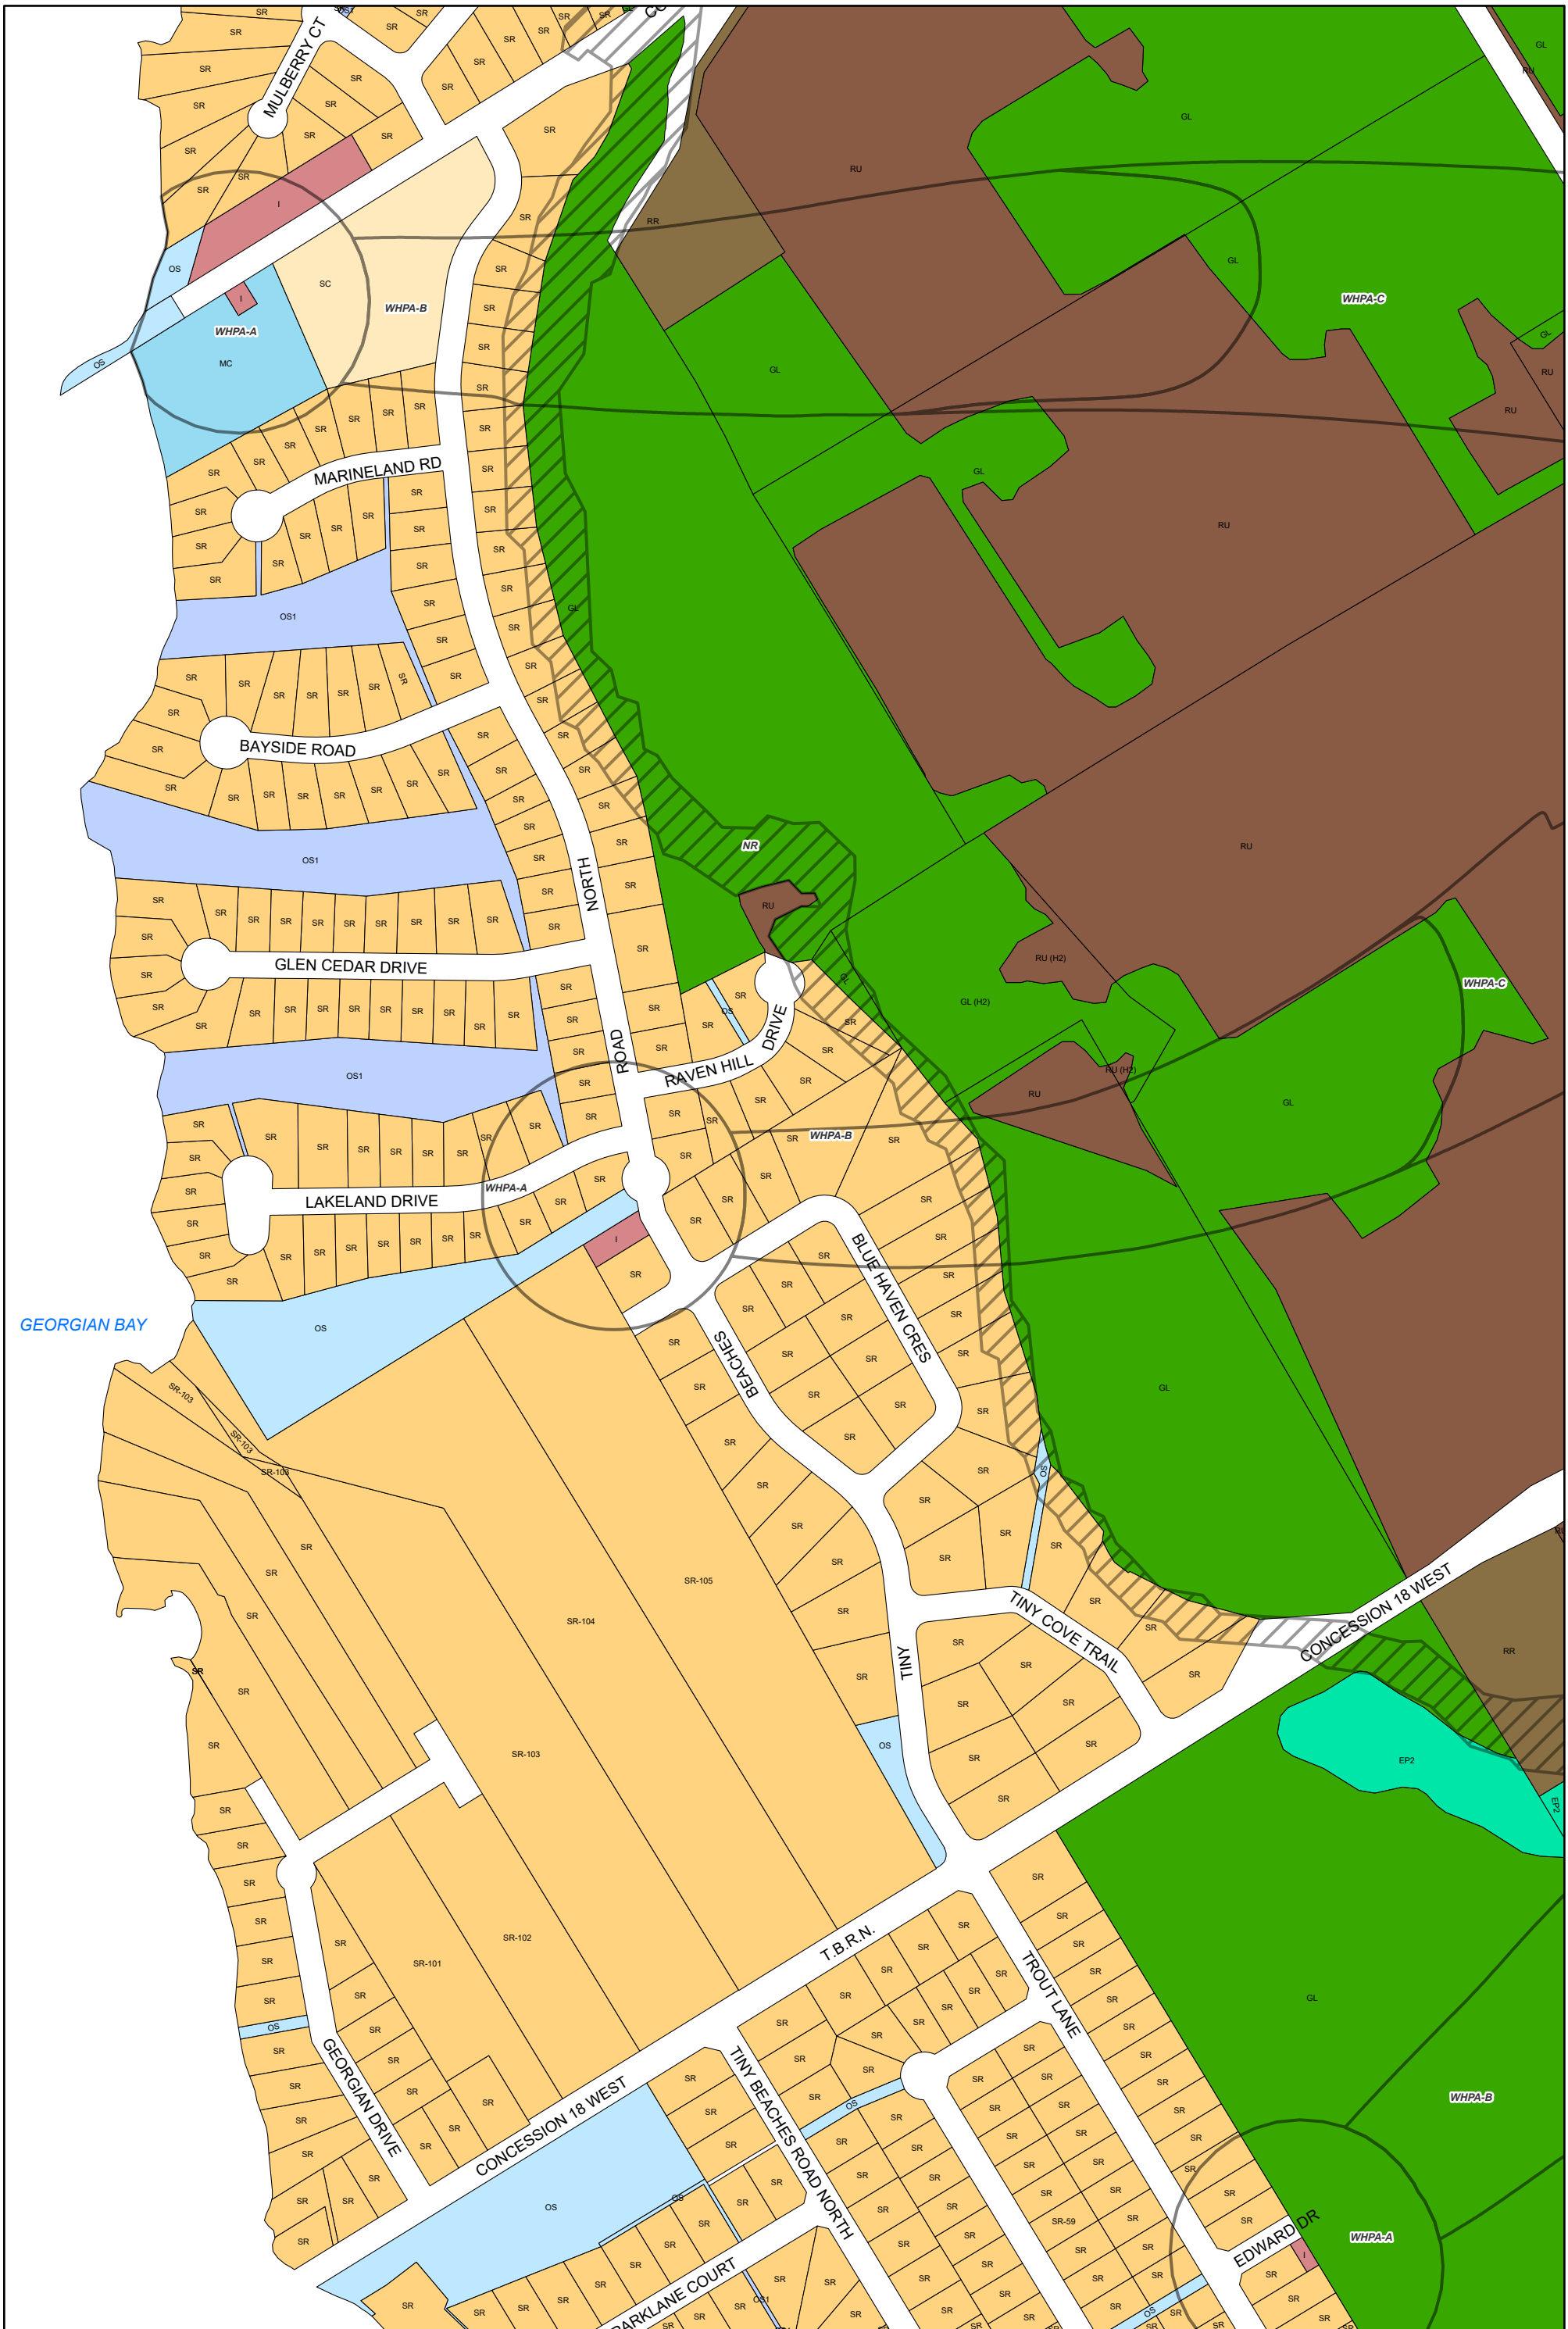

ZONING BY-LAW 22-075
SCHEDULE A
MAP 22

Legend

A	EP1	HC	LSR	OS1	RU	NR Overlay Zone
A1	EP2	HE	MAR	RC	SC	HA Overlay Zone
CR	FD	HR	MC	RE	SR	ICA Overlay Zone
EA	GL	I	OS	RR	WD	WHPA Overlay Zone

1:4,500

Enacted by Council: October 12, 2022
 Consolidated: July 03, 2026