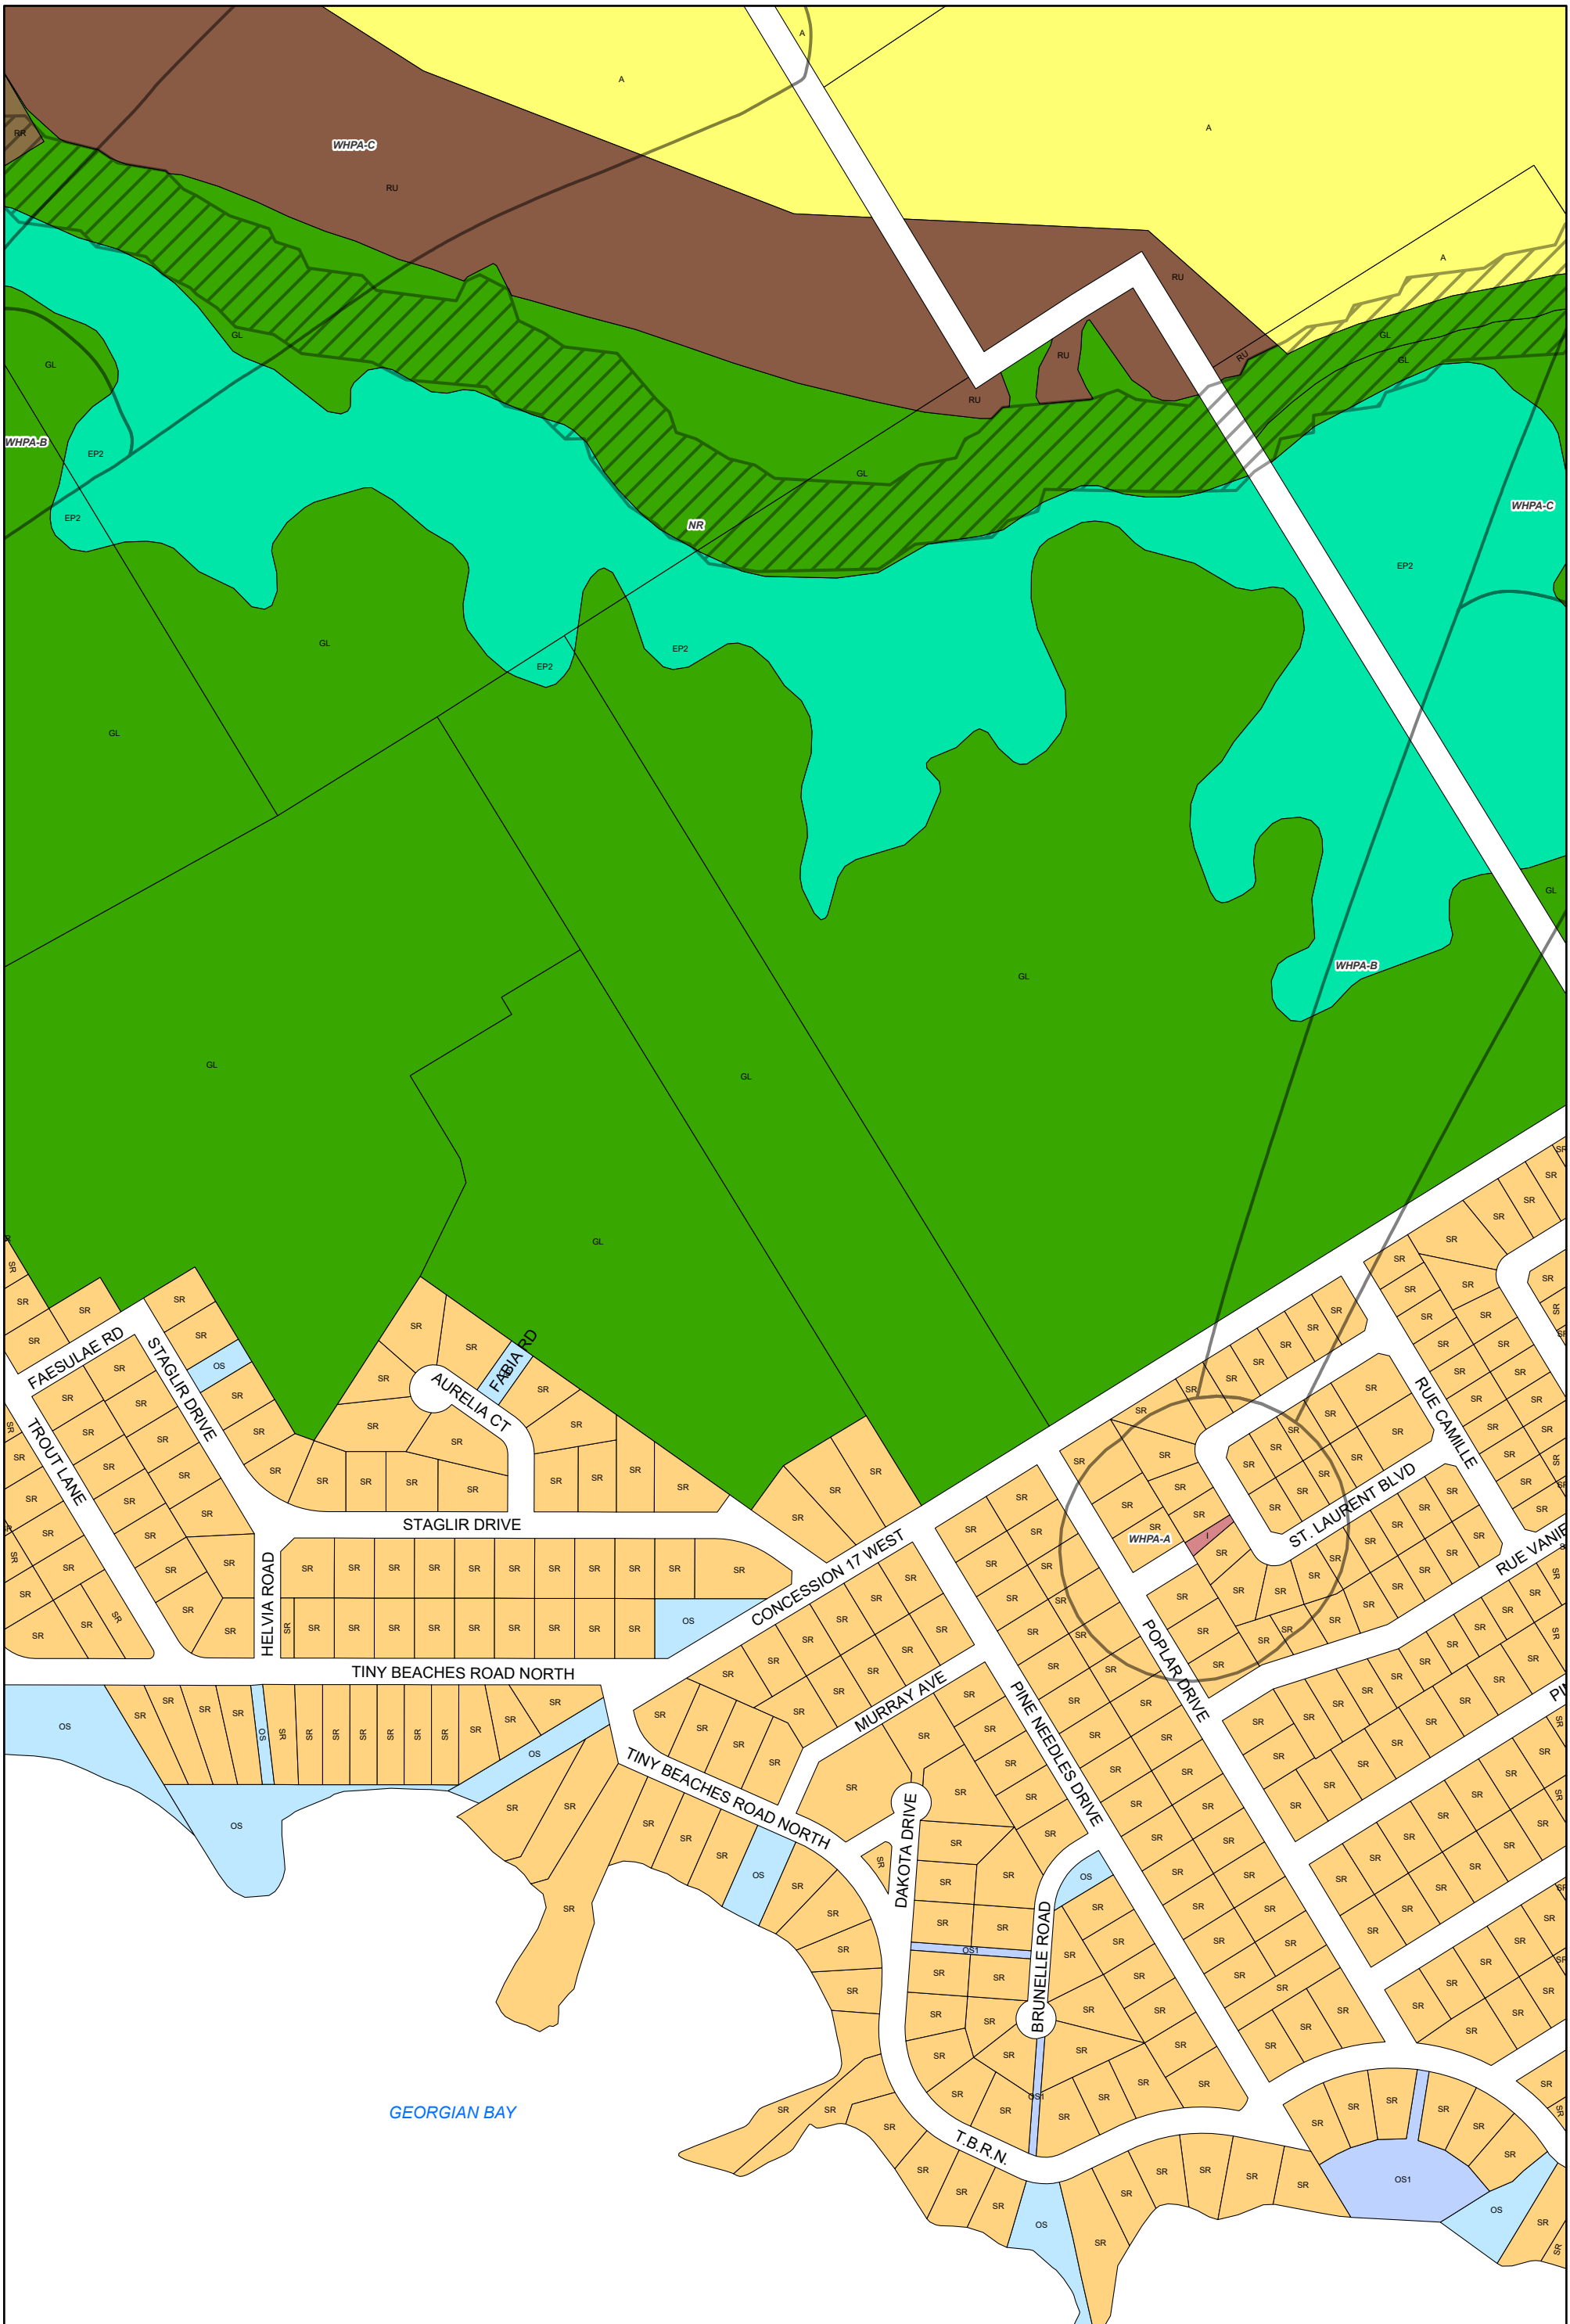

ZONING BY-LAW 22-075
SCHEDULE A
MAP 20

Legend

A	EP1	HC	LSR	OS1	RU	NR Overlay Zone
A1	EP2	HE	MAR	RC	SC	HA Overlay Zone
CR	FD	HR	MC	RE	SR	ICA Overlay Zone
EA	GL	I	OS	RR	WD	WHPA Overlay Zone

1:4,500

Enacted by Council: October 12, 2022
 Consolidated: July 03, 2026