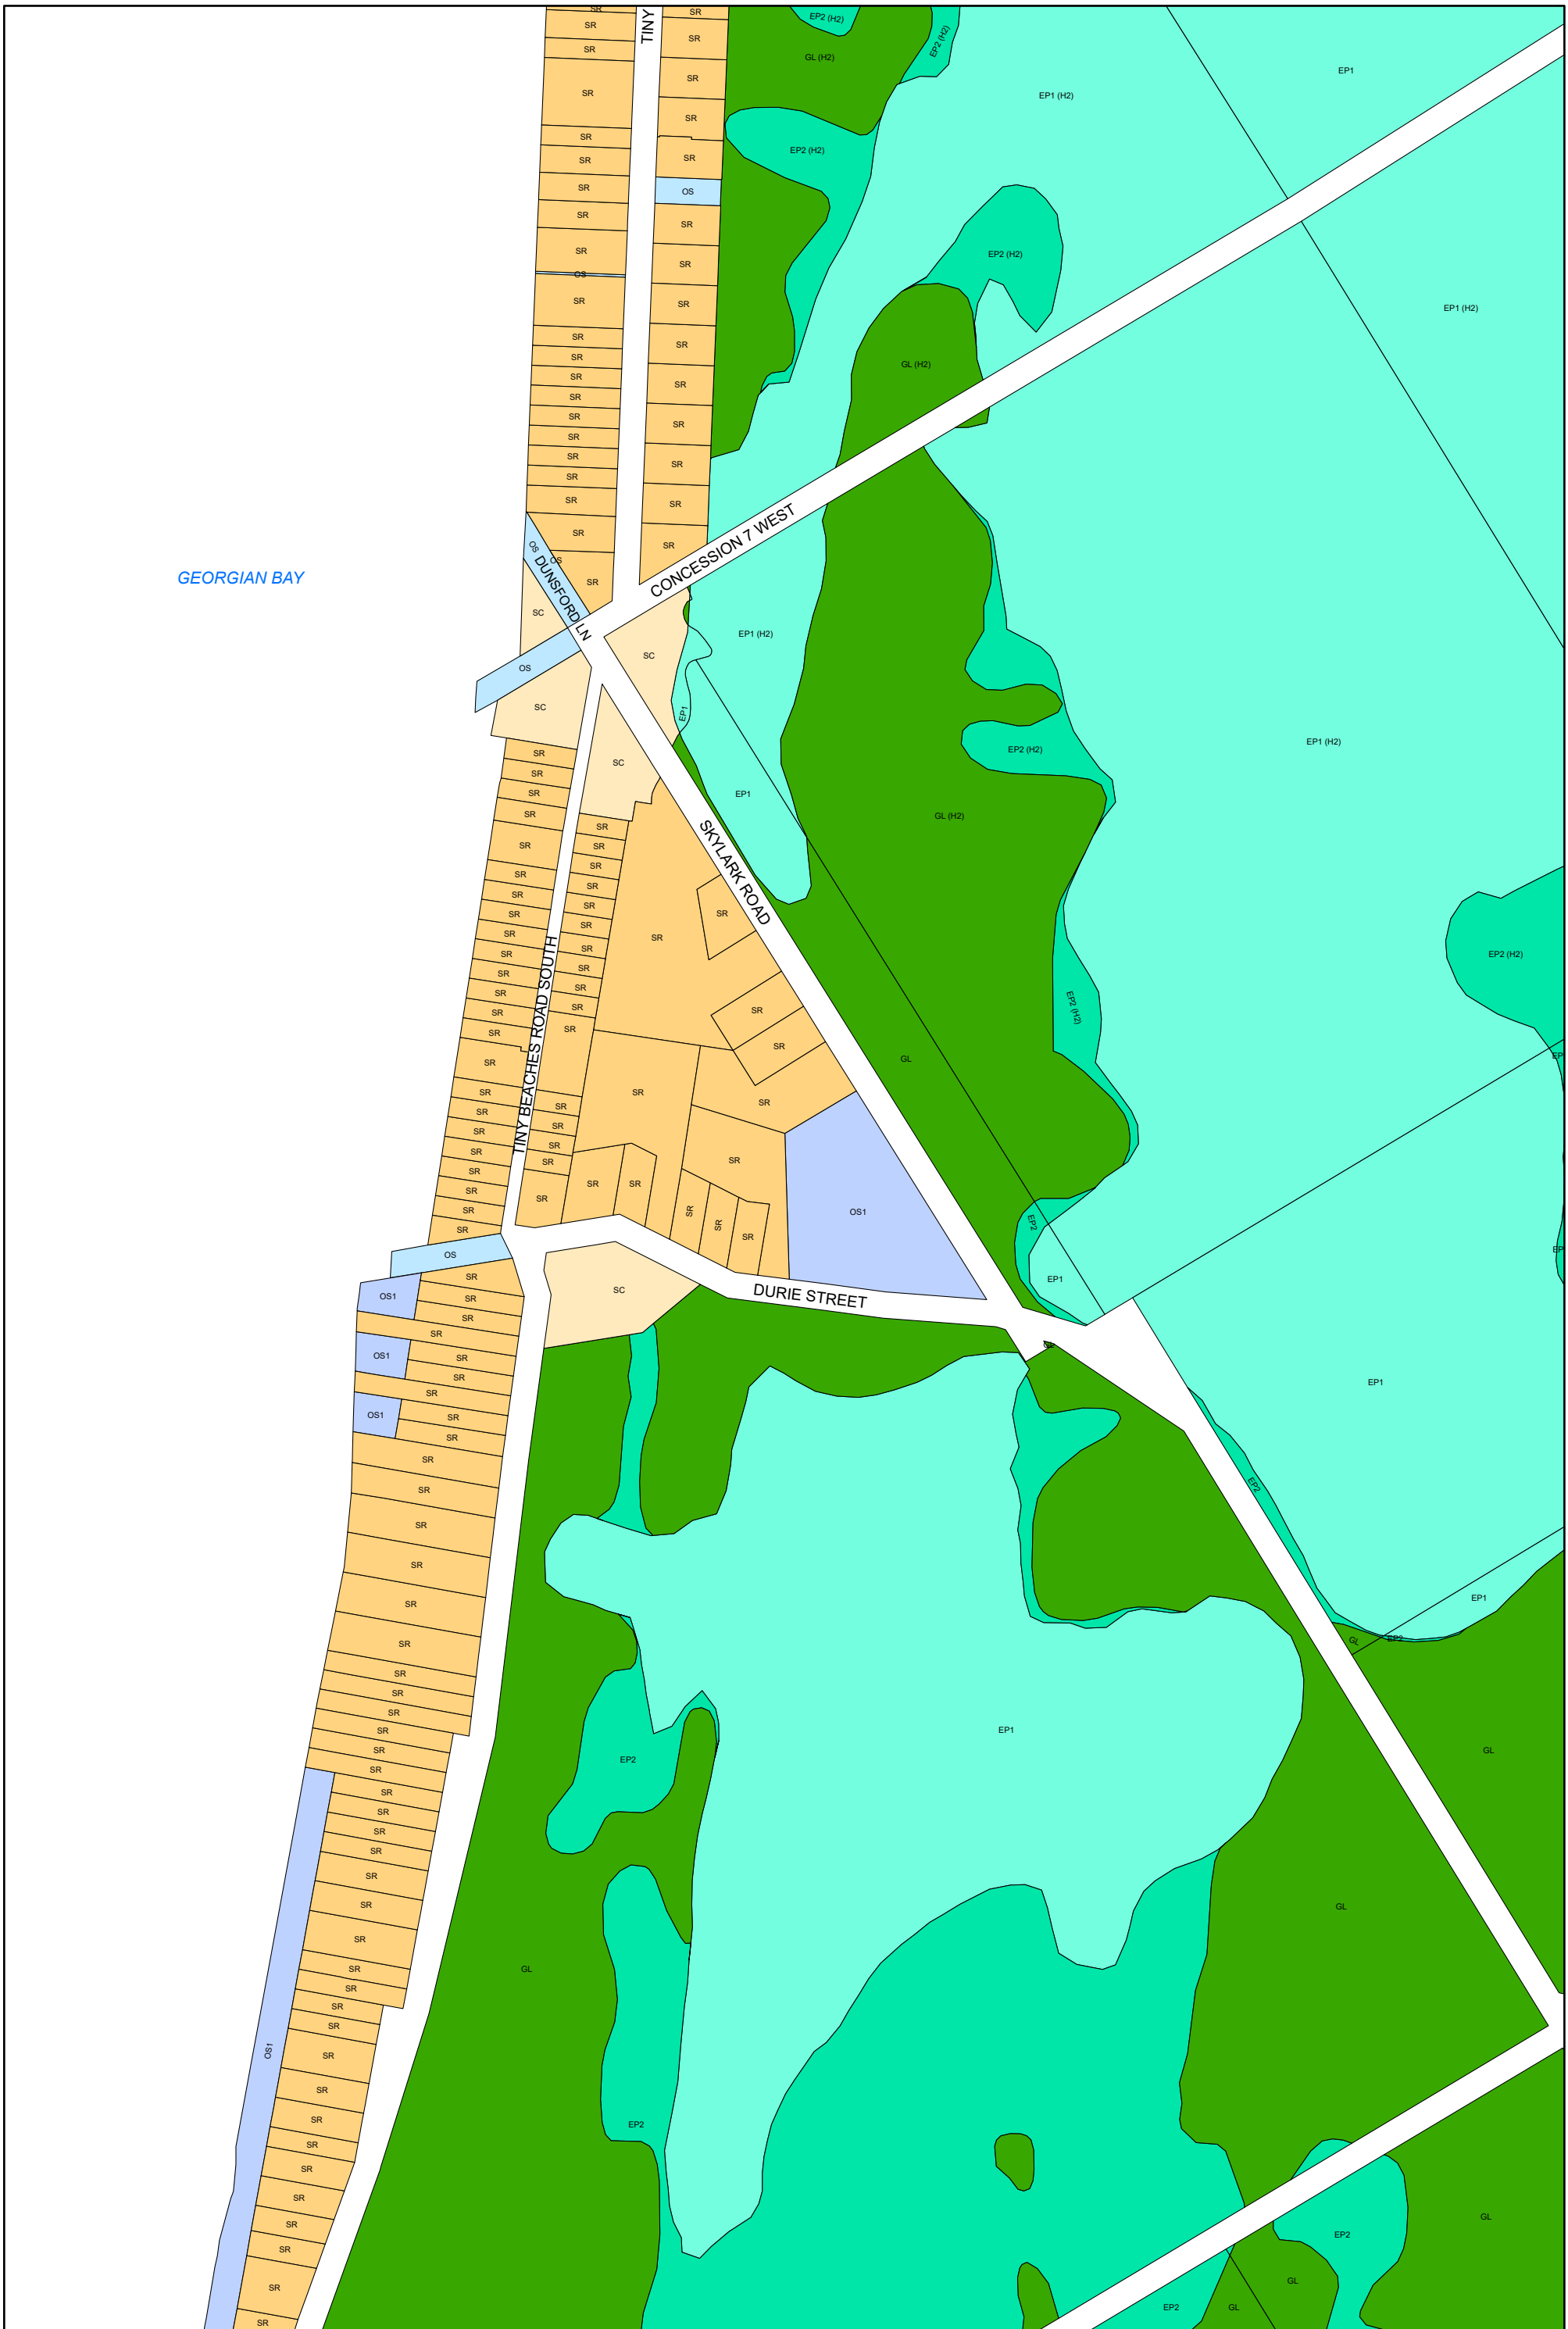

GEORGIAN BAY

This map, either in whole or in part, may not be reproduced without the written authority from the County of Simcoe. Copyright © LINC 2026. Produced (in part) under licence from © Teranet Enterprises Inc. and its suppliers all rights reserved, and Members of the Ontario Geospatial Data Exchange. This map is not a plan survey. For information call (705)526-4204 or visit www.tiny.ca

ZONING BY-LAW 22-075
SCHEDULE A
MAP 8

Legend

A	EP1	HC	LSR	OS1	RU	NR Overlay Zone
A1	EP2	HE	MAR	RC	SC	HA Overlay Zone
CR	FD	HR	MC	RE	SR	ICA Overlay Zone
EA	GL	I	OS	RR	WD	WHPA Overlay Zone

1:4,500

Enacted by Council: October 12, 2022
Consolidated: July 03, 2026