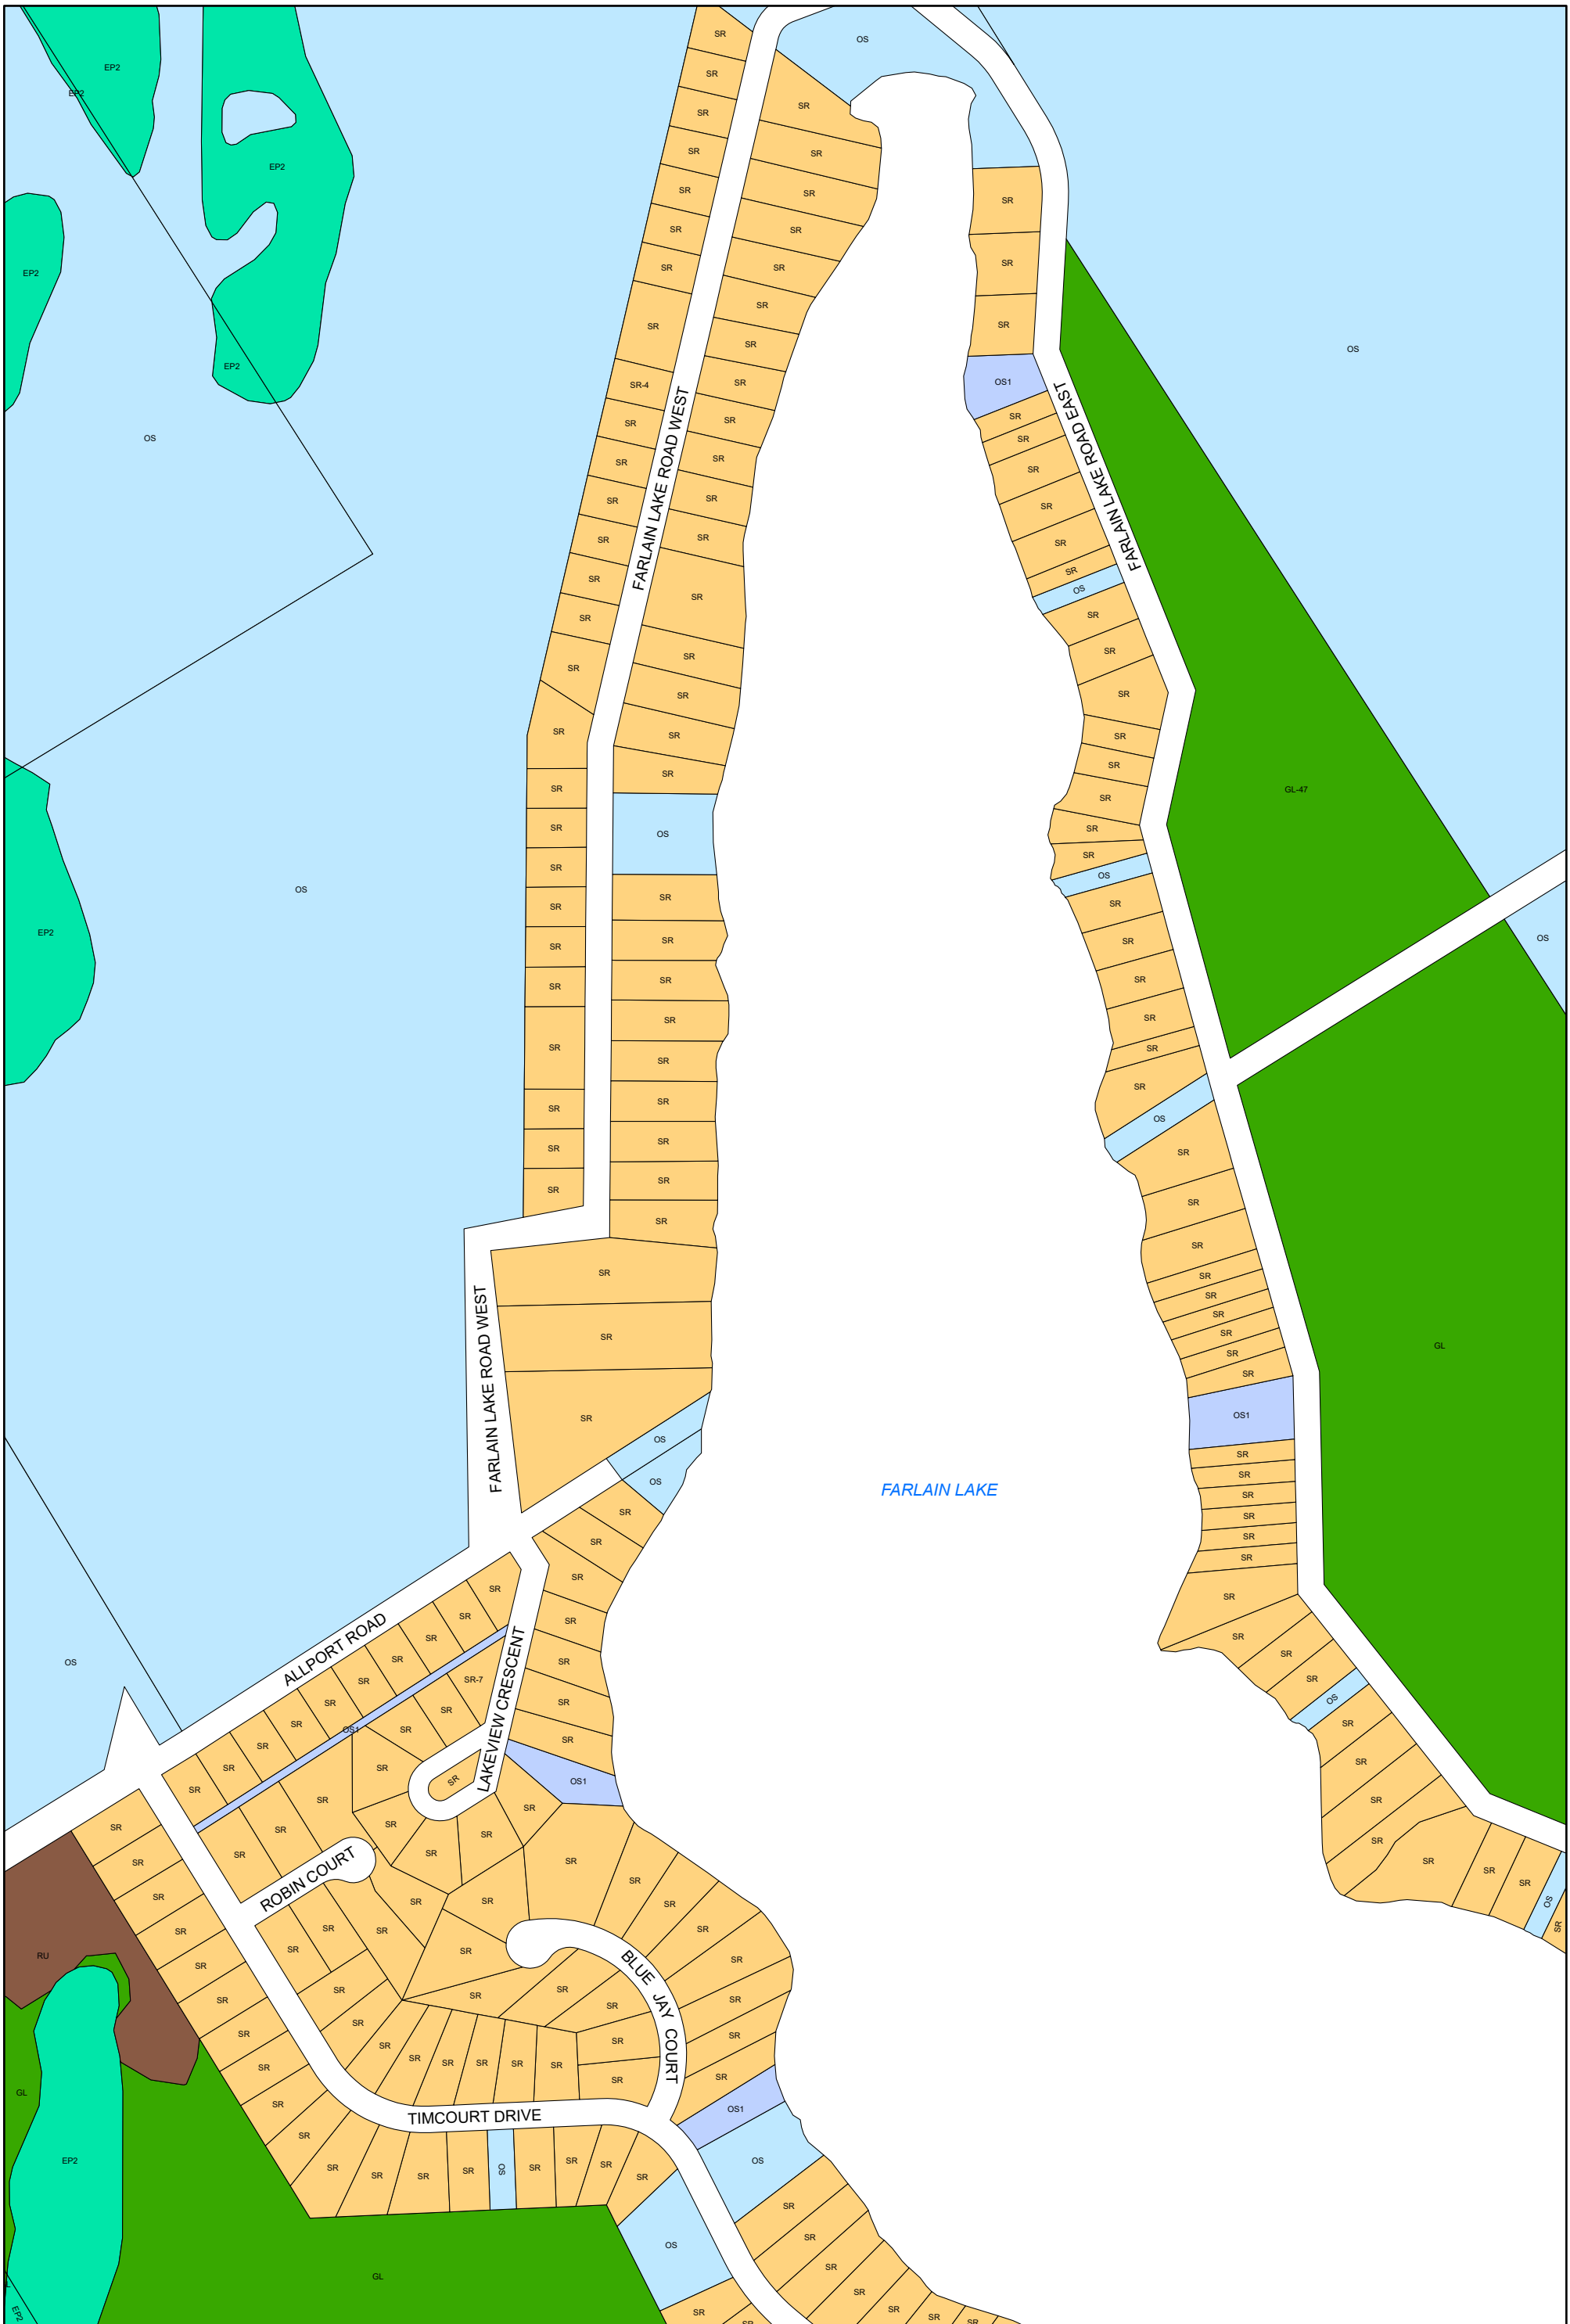

ZONING BY-LAW 22-075
SCHEDULE A
MAP 47

Legend

A	EP1	HC	LSR	OS1	RU	NR Overlay Zone
A1	EP2	HE	MAR	RC	SC	HA Overlay Zone
CR	FD	HR	MC	RE	SR	ICA Overlay Zone
EA	GL	I	OS	RR	WD	WHPA Overlay Zone

1:4,500

Enacted by Council: October 12, 2022
 Consolidated: July 03, 2026