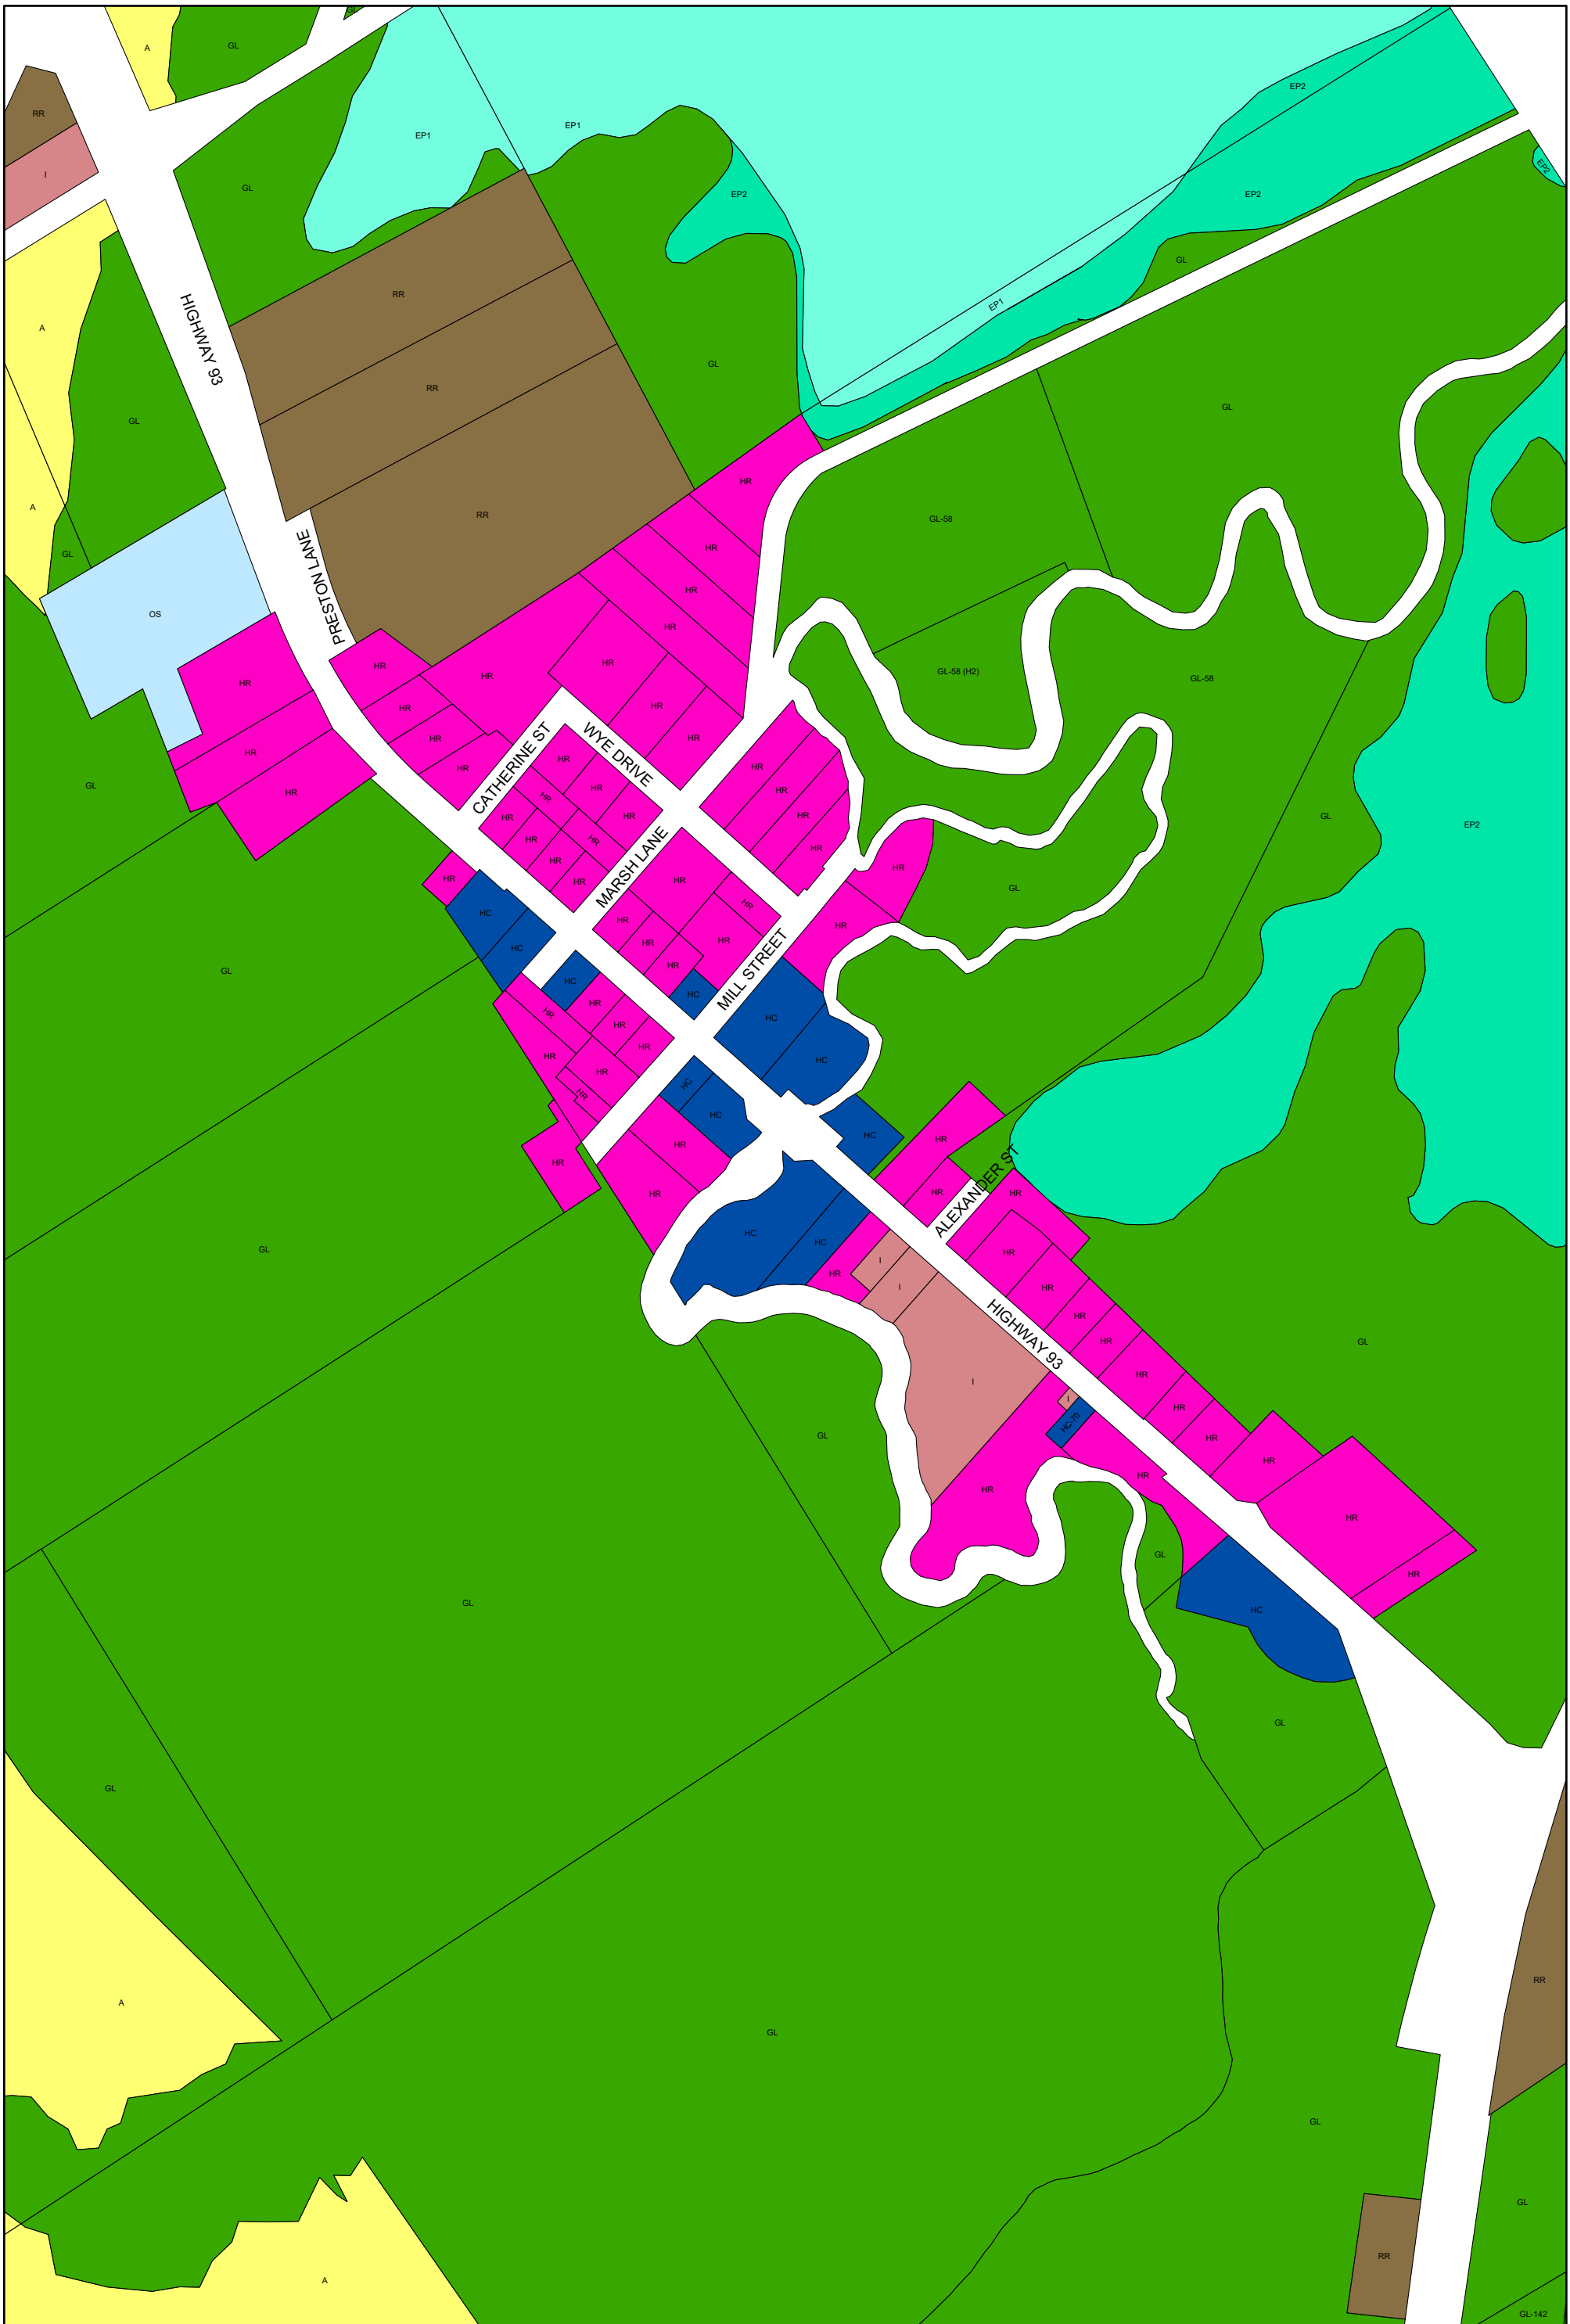

This map, either in whole or in part, may not be reproduced without the written authority from the County of Simcoe. Copyright County of Simcoe Land Information Network Cooperative © LINC 2026. Produced (in part) under licence from © Teranet Enterprises Inc. and its suppliers all rights reserved, and Members of the Ontario Geospatial Data Exchange. This map is not a plan survey. For information call (705)526-4204 or visit www.tiny.ca

ZONING BY-LAW 22-075
SCHEDULE A
MAP 52

Legend

A	EP1	HC	LSR	OS1	RU	NR Overlay Zone
A1	EP2	HE	MAR	RC	SC	HA Overlay Zone
CR	FD	HR	MC	RE	SR	ICA Overlay Zone
EA	GL	I	OS	RR	WD	WHPA Overlay Zone

1:4,500

Enacted by Council: October 12, 2022
Consolidated: July 03, 2026