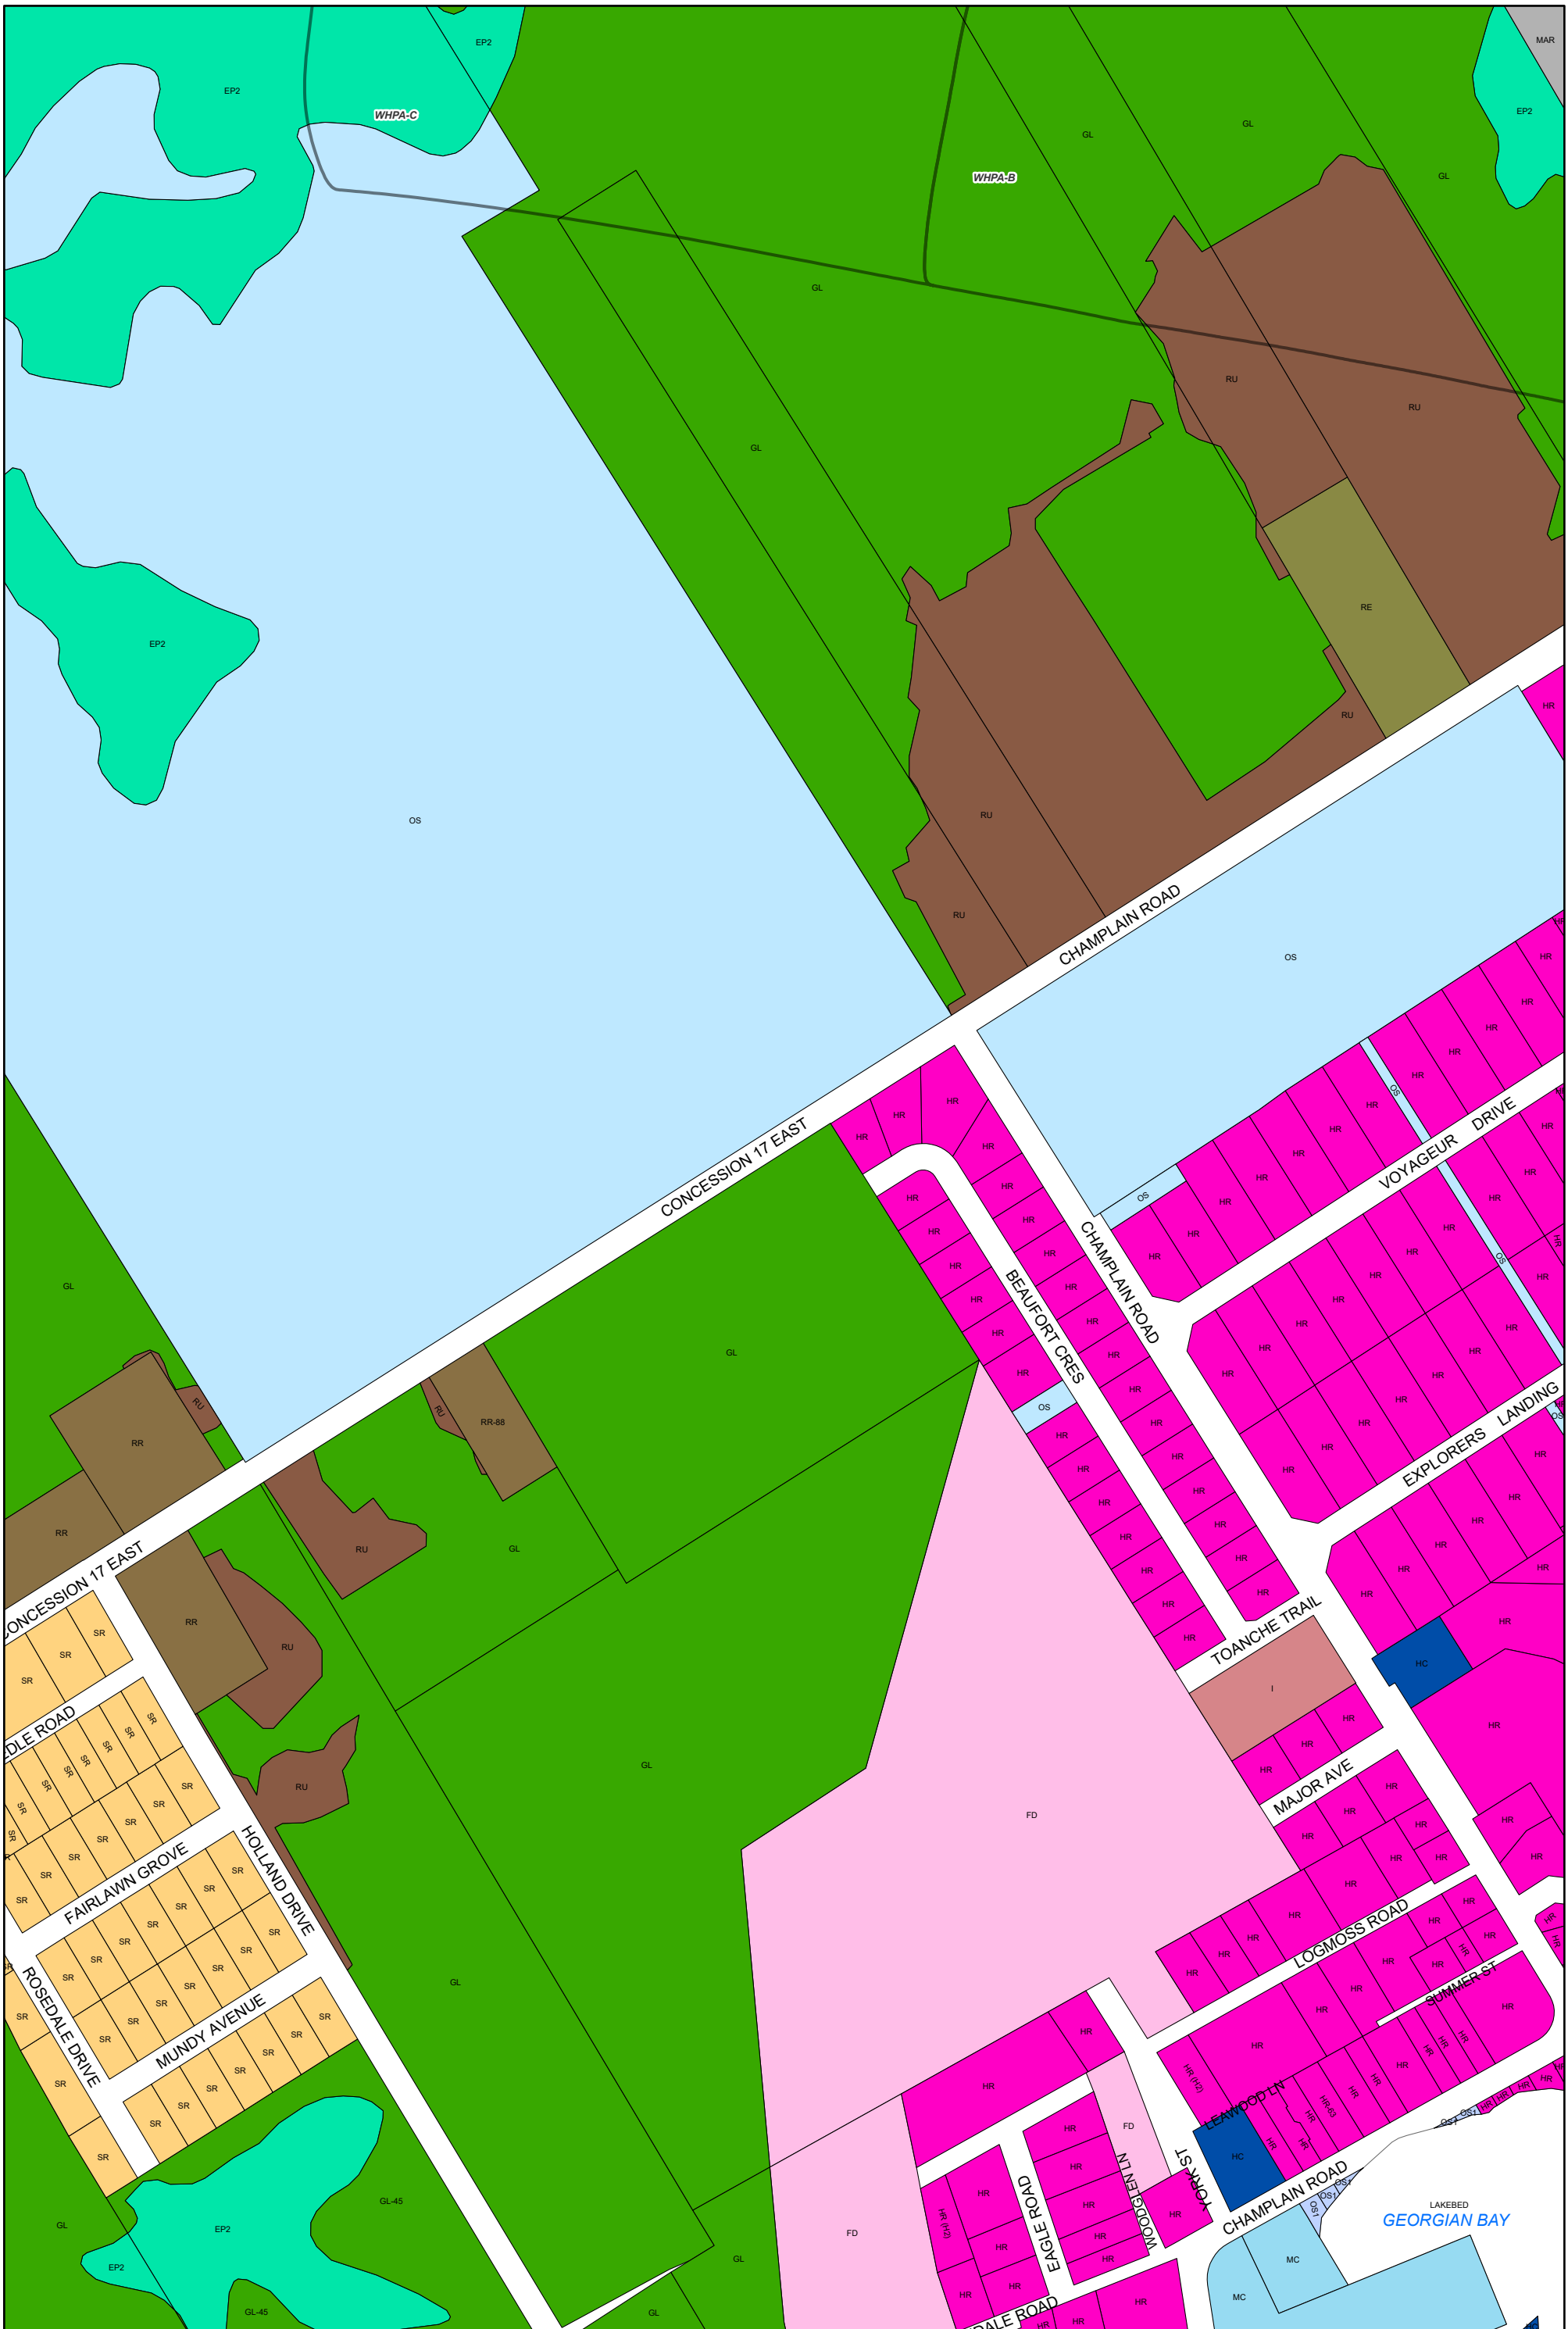

ZONING BY-LAW 22-075
SCHEDULE A
MAP 45

Legend

A	EP1	HC	LSR	OS1	RU	NR Overlay Zone
A1	EP2	HE	MAR	RC	SC	HA Overlay Zone
CR	FD	HR	MC	RE	SR	ICA Overlay Zone
EA	GL	I	OS	RR	WD	WHPA Overlay Zone

1:4,500

Enacted by Council: October 12, 2022
 Consolidated: July 03, 2026