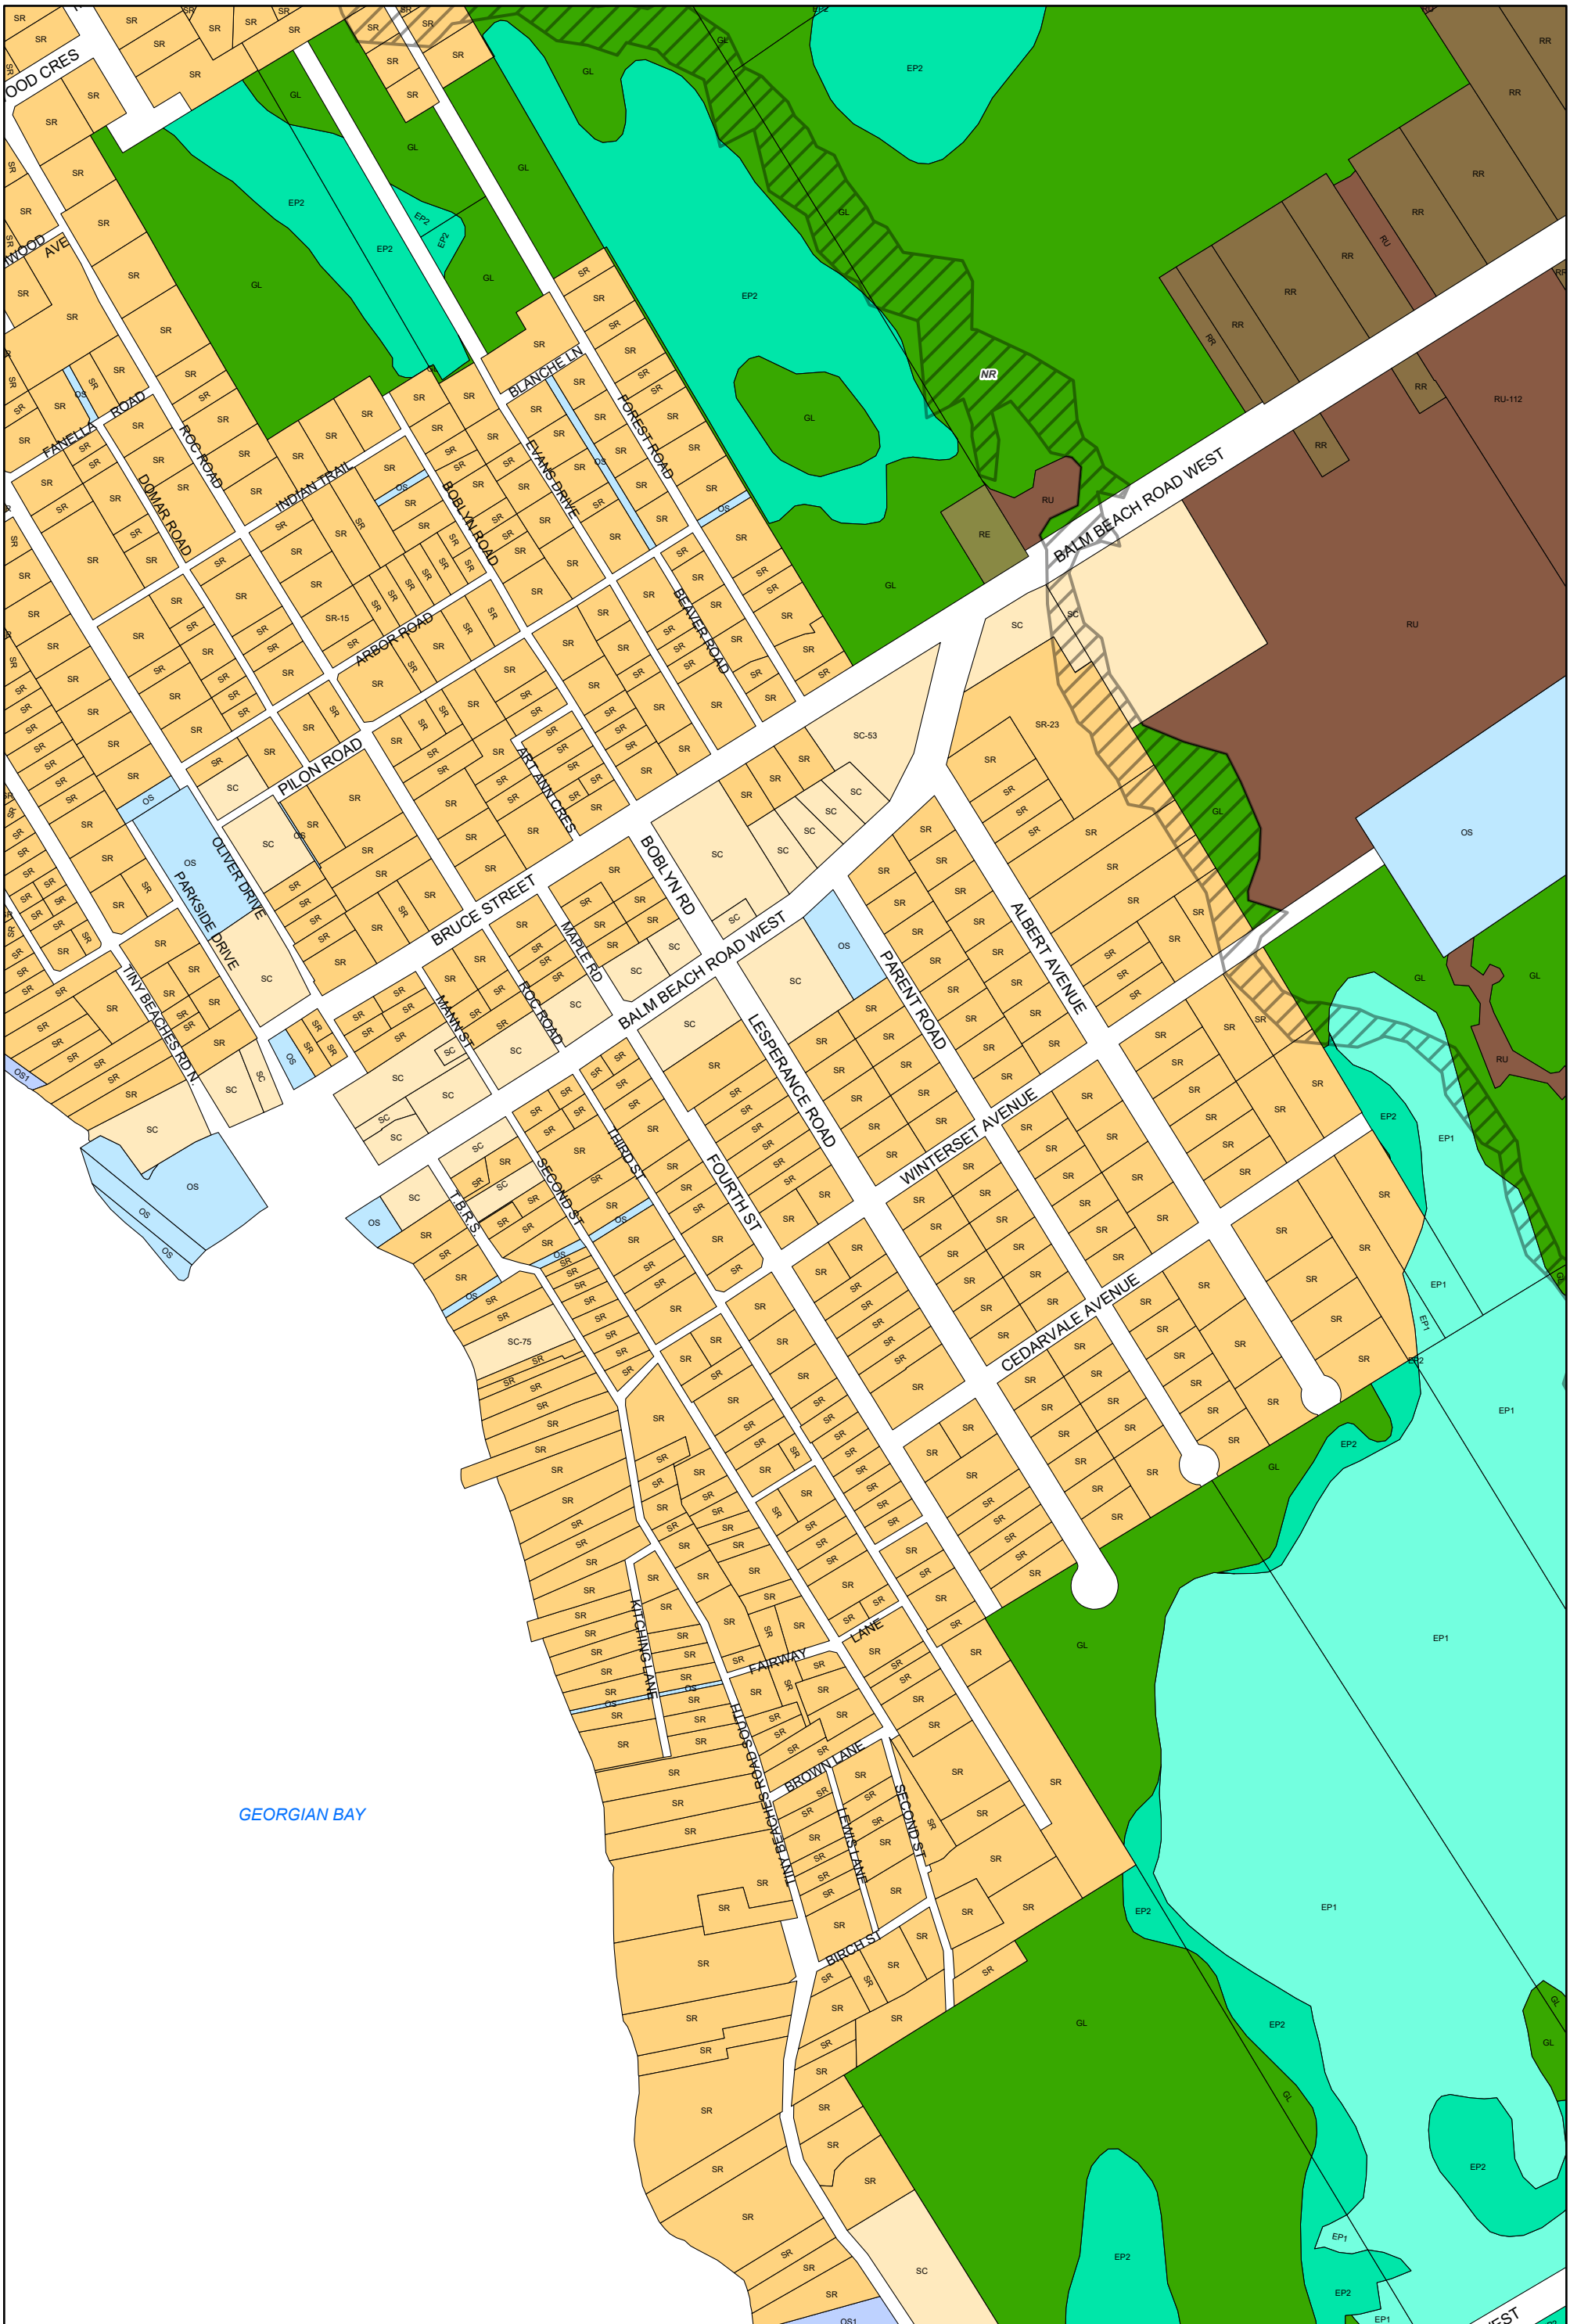

ZONING BY-LAW 22-075
SCHEDULE A
MAP 10

Legend

A	EP1	HC	LSR	OS1	RU	NR Overlay Zone
A1	EP2	HE	MAR	RC	SC	HA Overlay Zone
CR	FD	HR	MC	RE	SR	ICA Overlay Zone
EA	GL	I	OS	RR	WD	WHPA Overlay Zone

1:4,500

Enacted by Council: October 12, 2022
 Consolidated: July 03, 2026