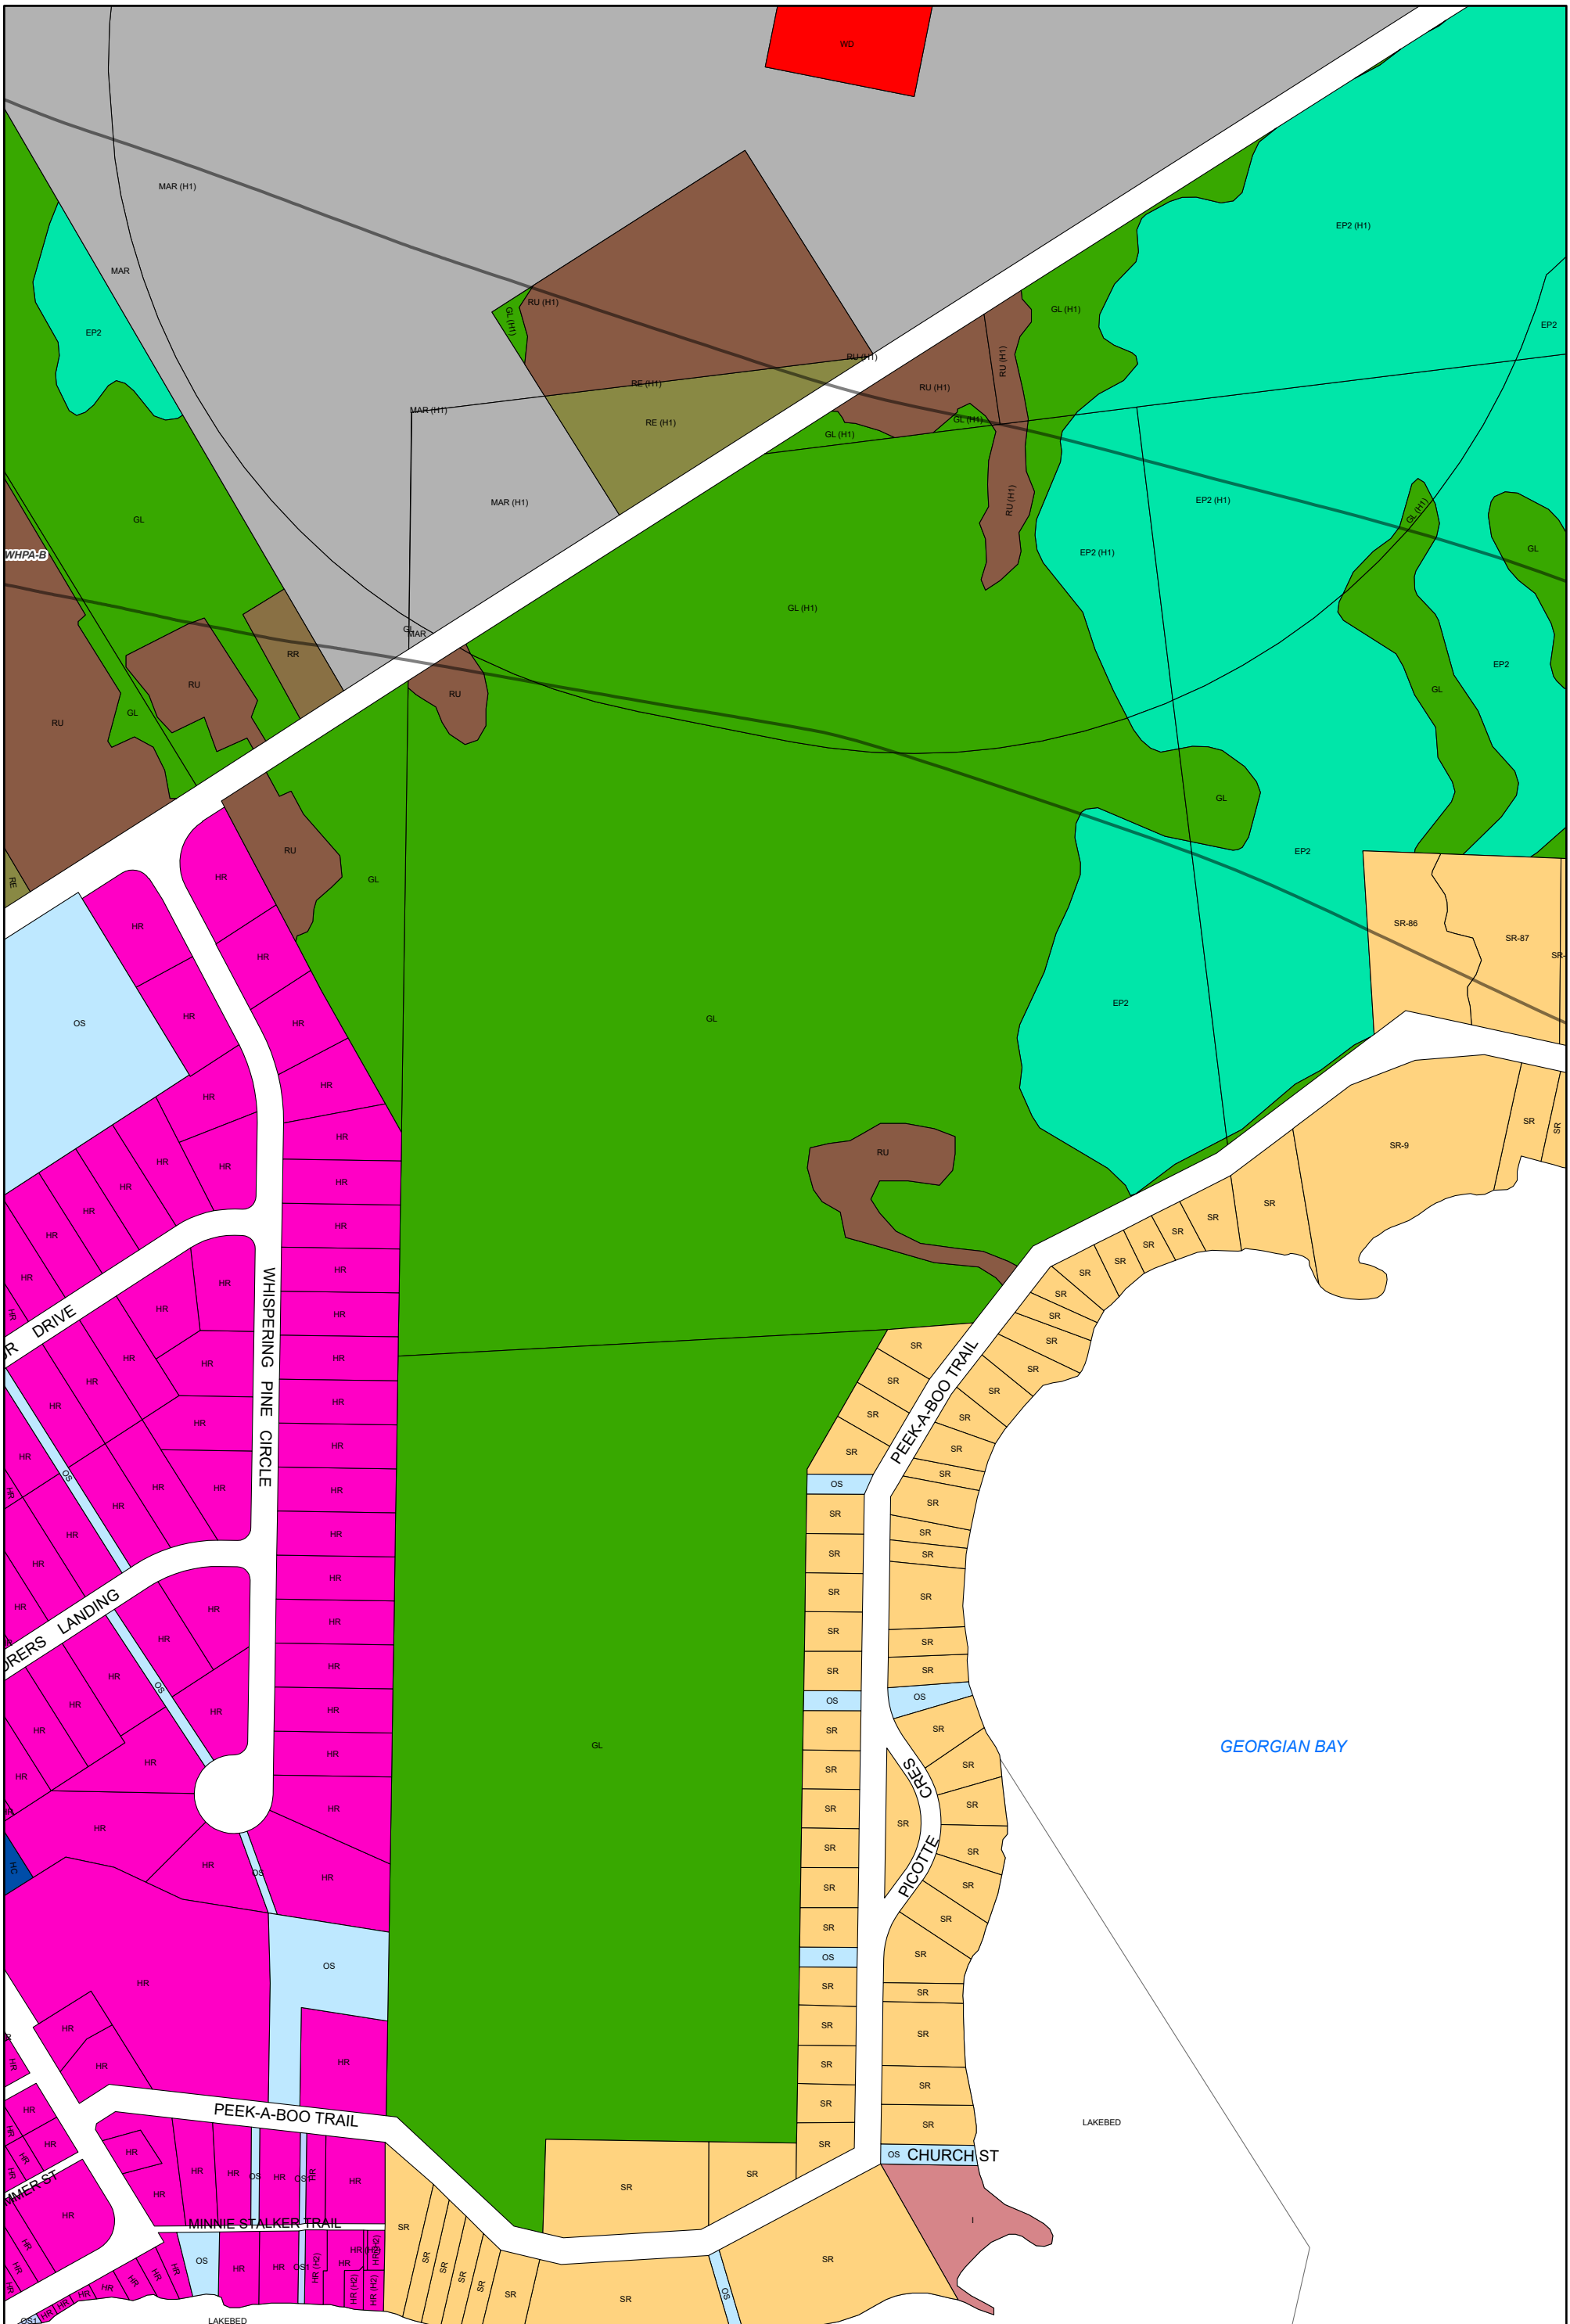

ZONING BY-LAW 22-075
SCHEDULE A
MAP 42

Legend

A	EP1	HC	LSR	OS1	RU	NR Overlay Zone
A1	EP2	HE	MAR	RC	SC	HA Overlay Zone
CR	FD	HR	MC	RE	SR	ICA Overlay Zone
EA	GL	I	OS	RR	WD	WHPA Overlay Zone

1:4,500

Enacted by Council: October 12, 2022
 Consolidated: July 03, 2026