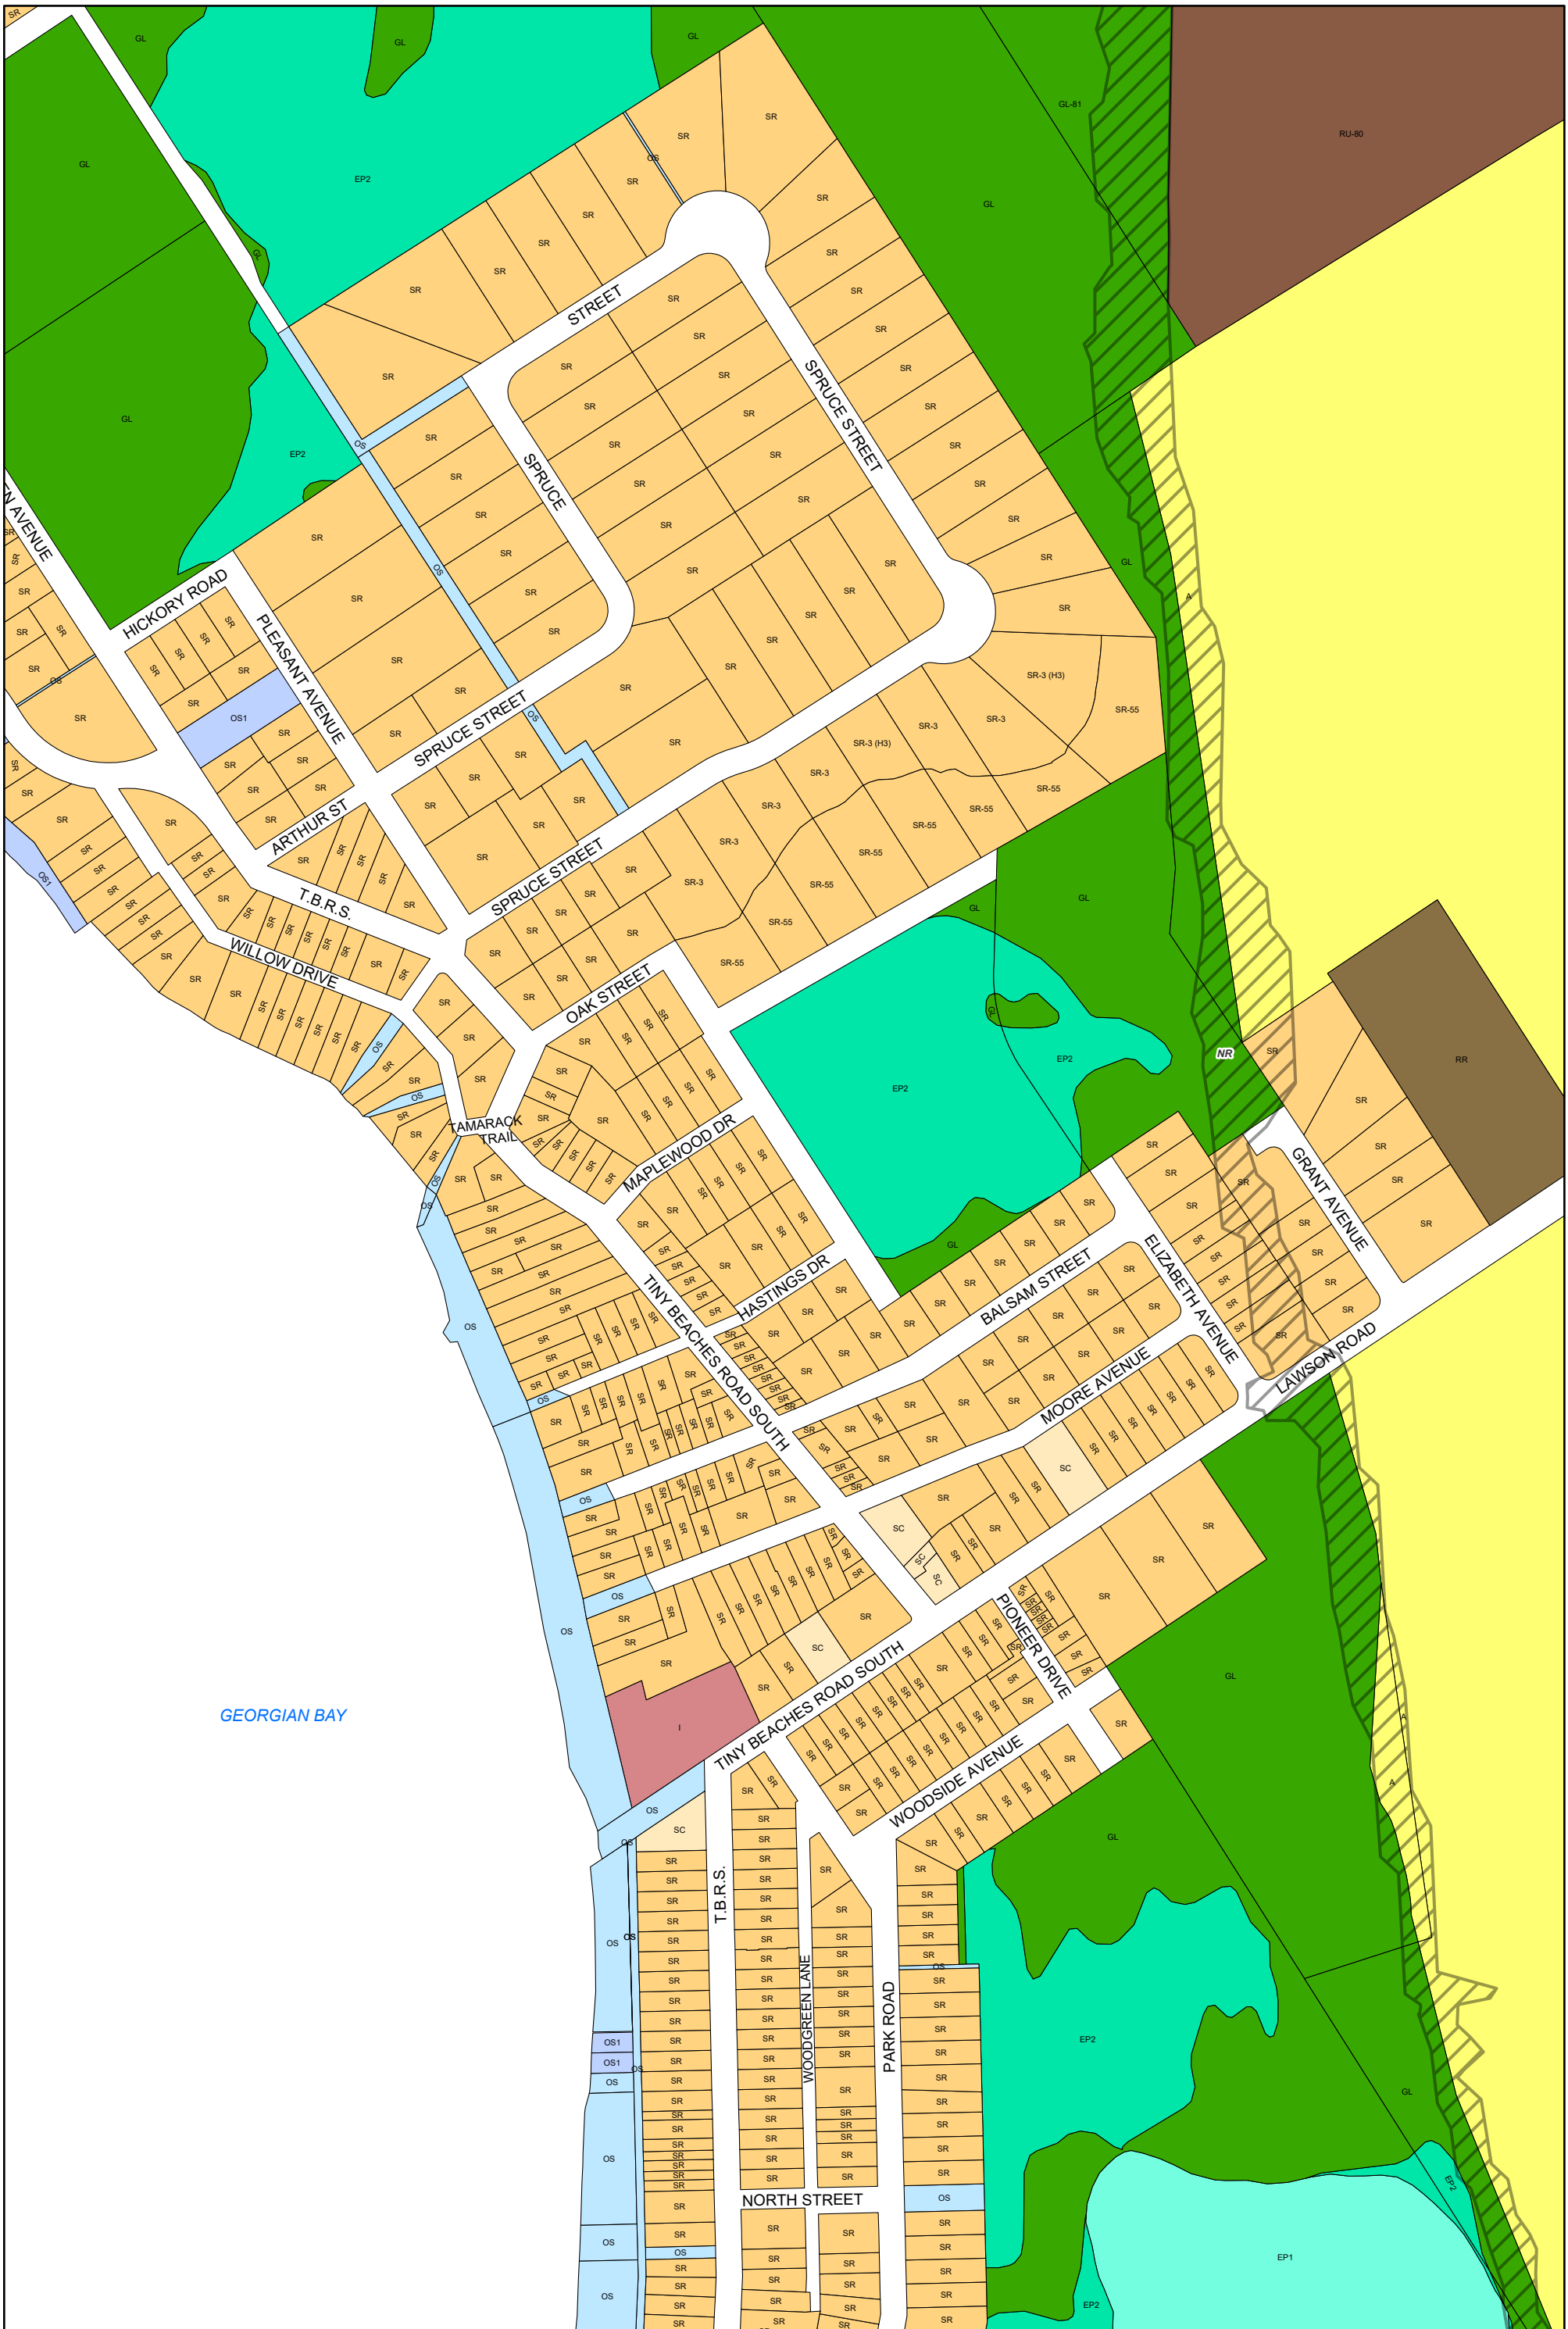

GEORGIAN BAY

This map, either in whole or in part, may not be reproduced without the written authority from the County of Simcoe. Copyright © LINC 2026. Produced (in part) under licence from © Teranet Enterprises Inc. and its suppliers all rights reserved, and Members of the Ontario Geospatial Data Exchange. This map is not a plan survey. For information call (705)526-4204 or visit www.tiny.ca

ZONING BY-LAW 22-075
SCHEDULE A
MAP 2

Legend

A	EP1	HC	LSR	OS1	RU	NR Overlay Zone
A1	EP2	HE	MAR	RC	SC	HA Overlay Zone
CR	FD	HR	MC	RE	SR	ICA Overlay Zone
EA	GL	I	OS	RR	WD	WHPA Overlay Zone

1:4,500

Enacted by Council: October 12, 2022
Consolidated: July 03, 2026