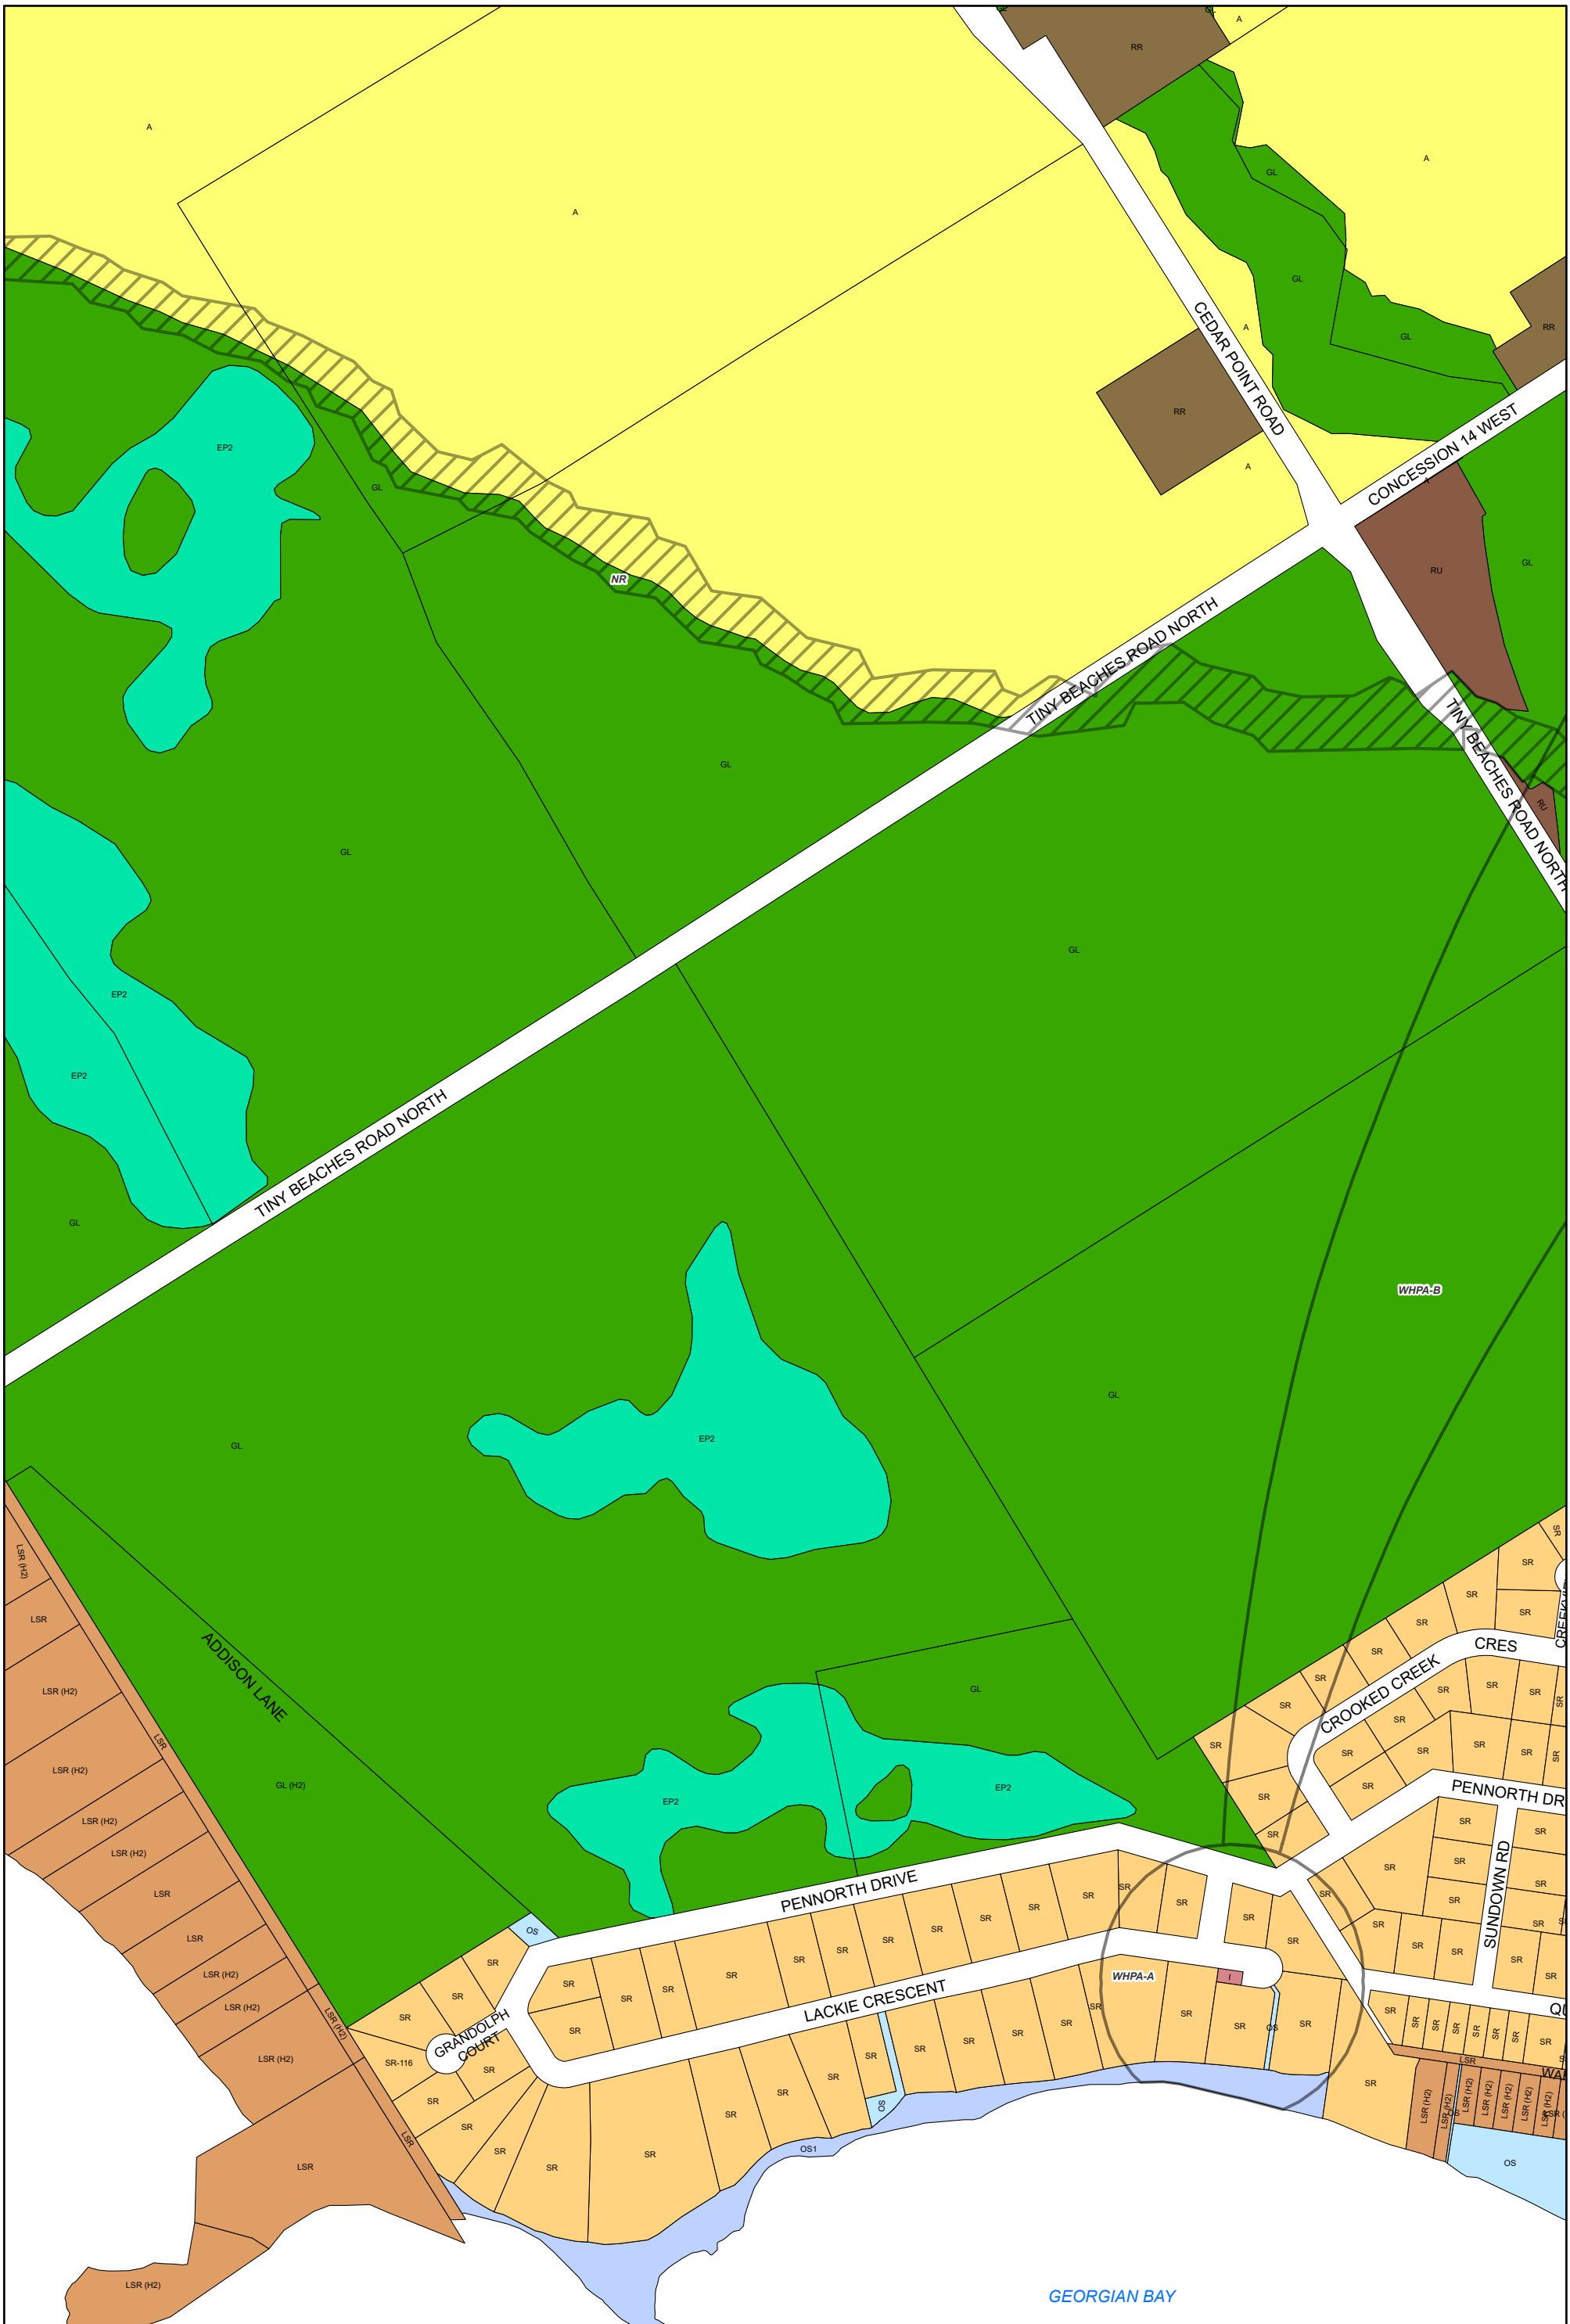

ZONING BY-LAW 22-075
SCHEDULE A
MAP 15

Legend

A	EP1	HC	LSR	OS1	RU	NR Overlay Zone
A1	EP2	HE	MAR	RC	SC	HA Overlay Zone
CR	FD	HR	MC	RE	SR	ICA Overlay Zone
EA	GL	I	OS	RR	WD	WHPA Overlay Zone

1:4,500

Enacted by Council: October 12, 2022
 Consolidated: July 03, 2026