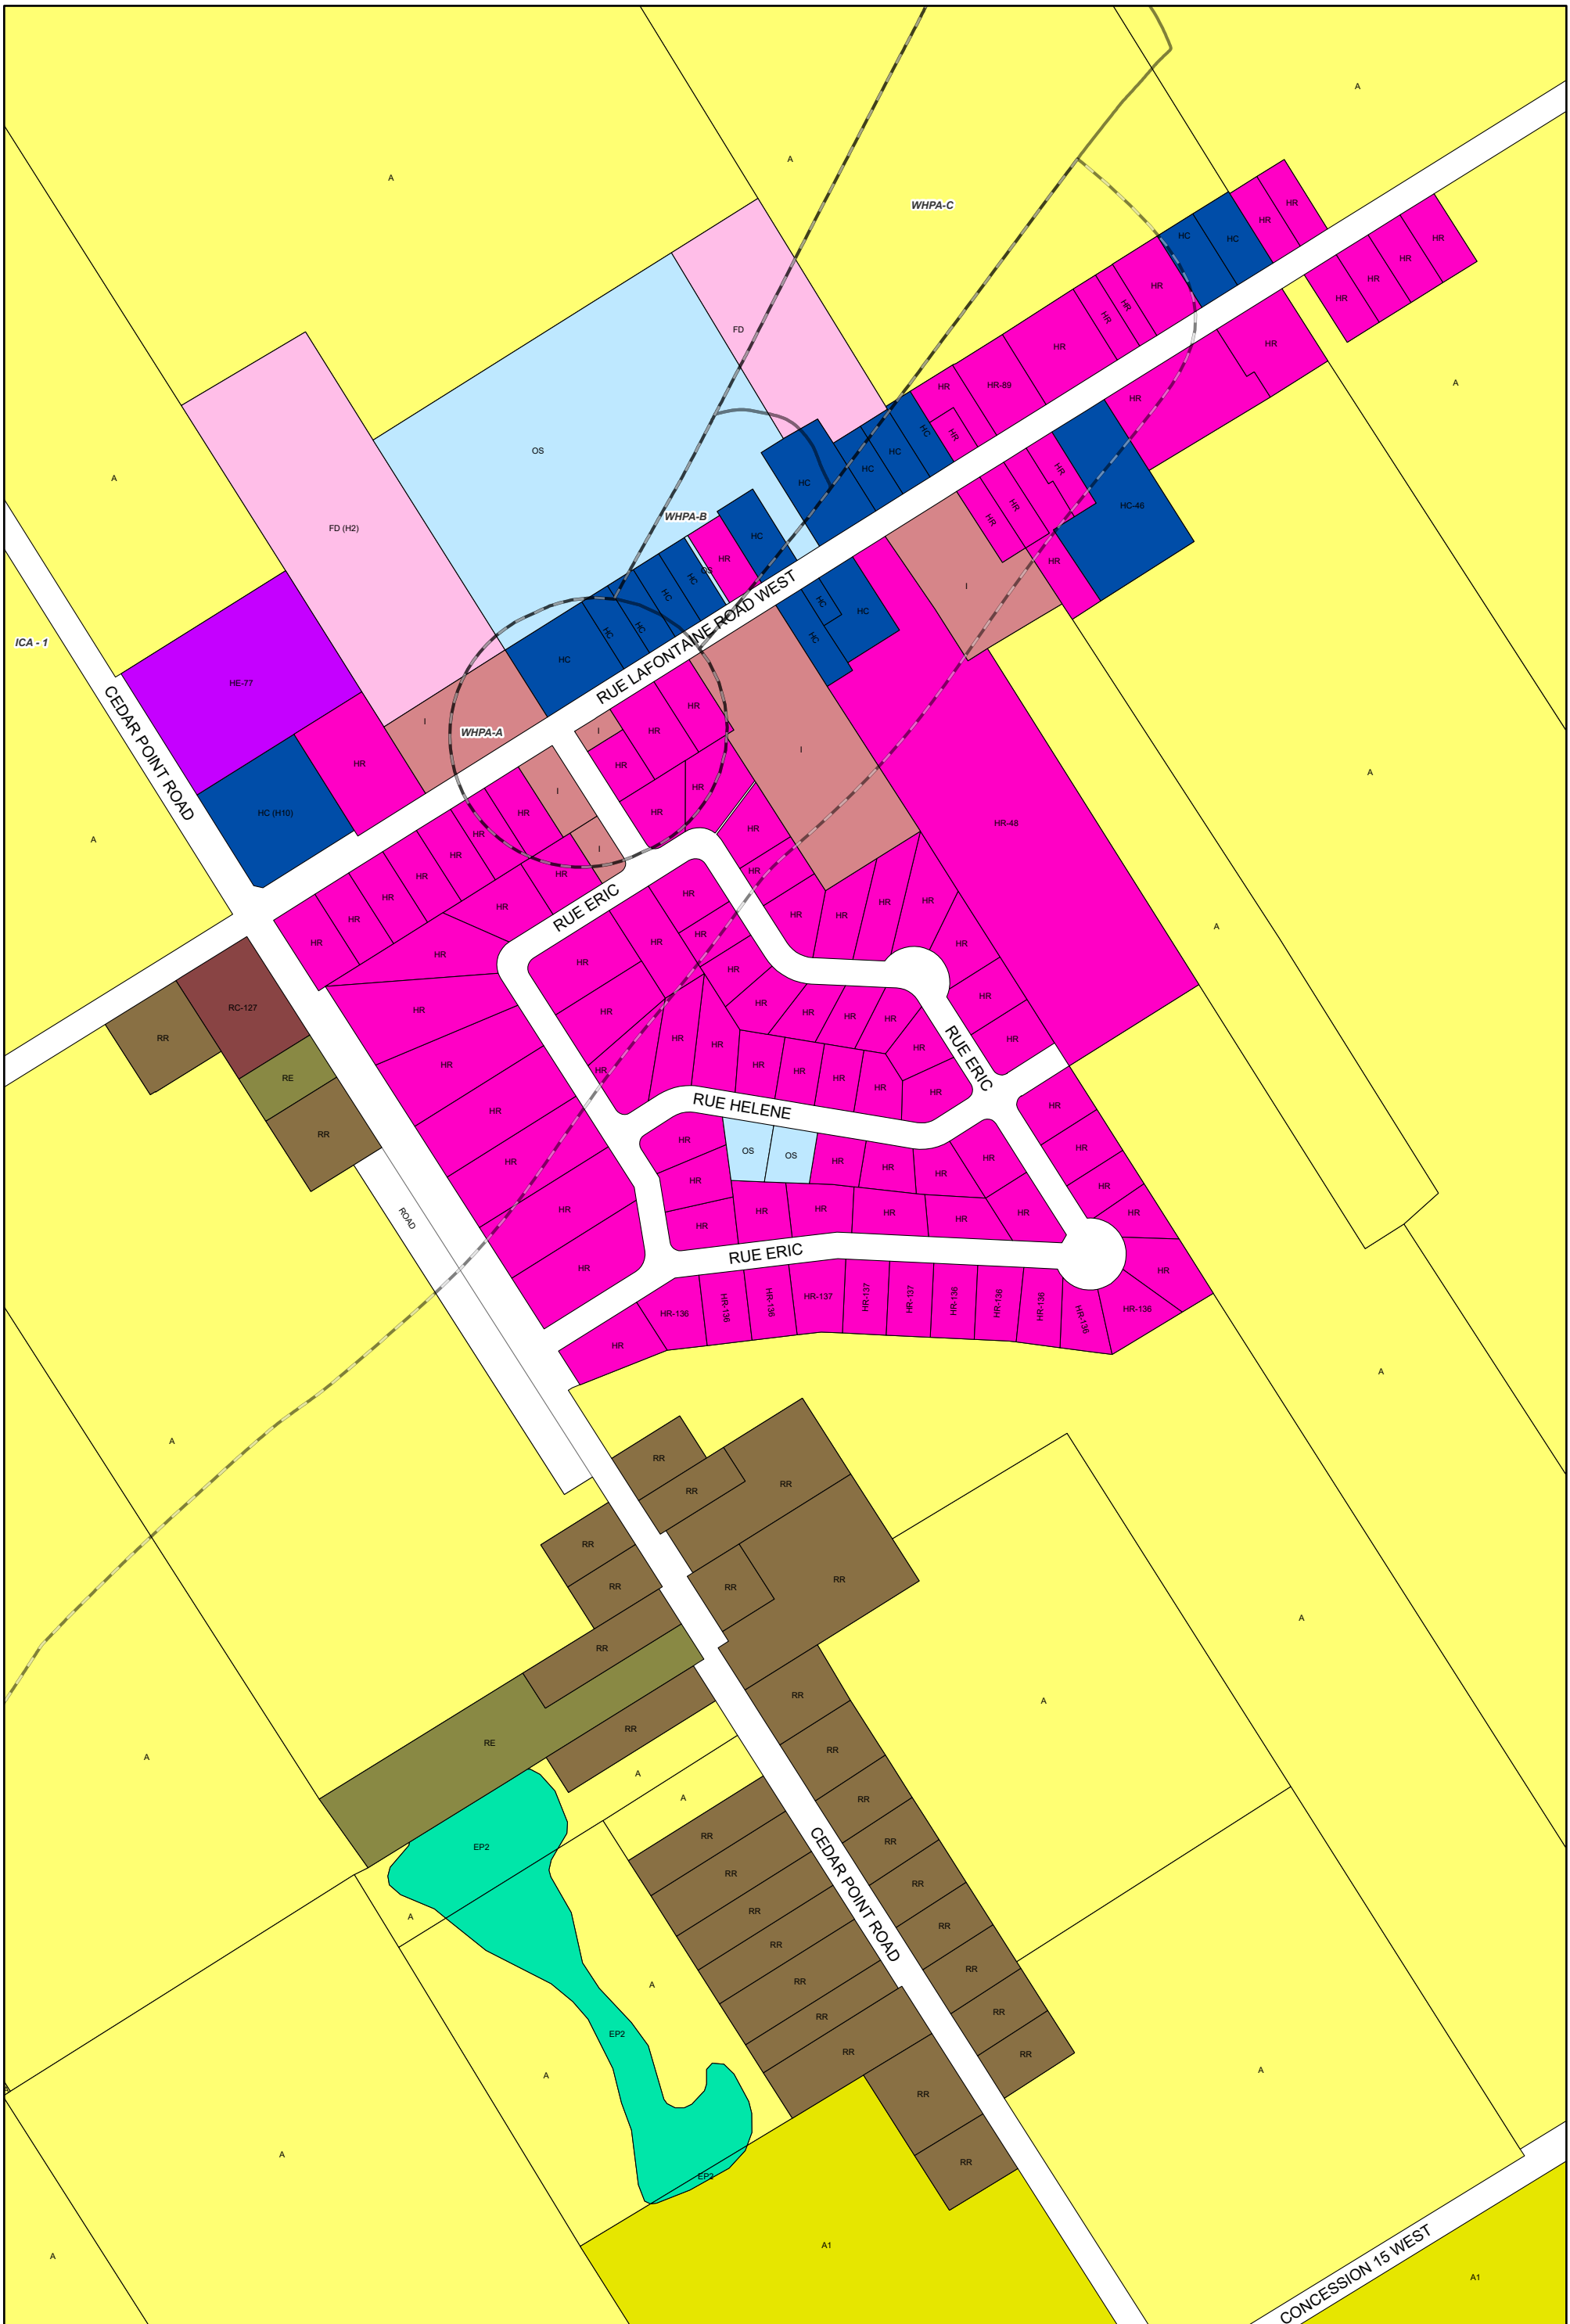

This map, either in whole or in part, may not be reproduced without the written authority from the County of Simcoe. Copyright © LINC 2026. Produced (in part) under licence from © Teranet Enterprises Inc. and its suppliers all rights reserved, and Members of the Ontario Geospatial Data Exchange. This map is not a plan survey. For information call (705)526-4204 or visit www.tiny.ca

ZONING BY-LAW 22-075
SCHEDULE A
MAP 59

Legend

A	EP1	HC	LSR	OS1	RU	NR Overlay Zone
A1	EP2	HE	MAR	RC	SC	HA Overlay Zone
CR	FD	HR	MC	RE	SR	ICA Overlay Zone
EA	GL	I	OS	RR	WD	WHPA Overlay Zone

1:4,500

Enacted by Council: October 12, 2022
Consolidated: July 03, 2026