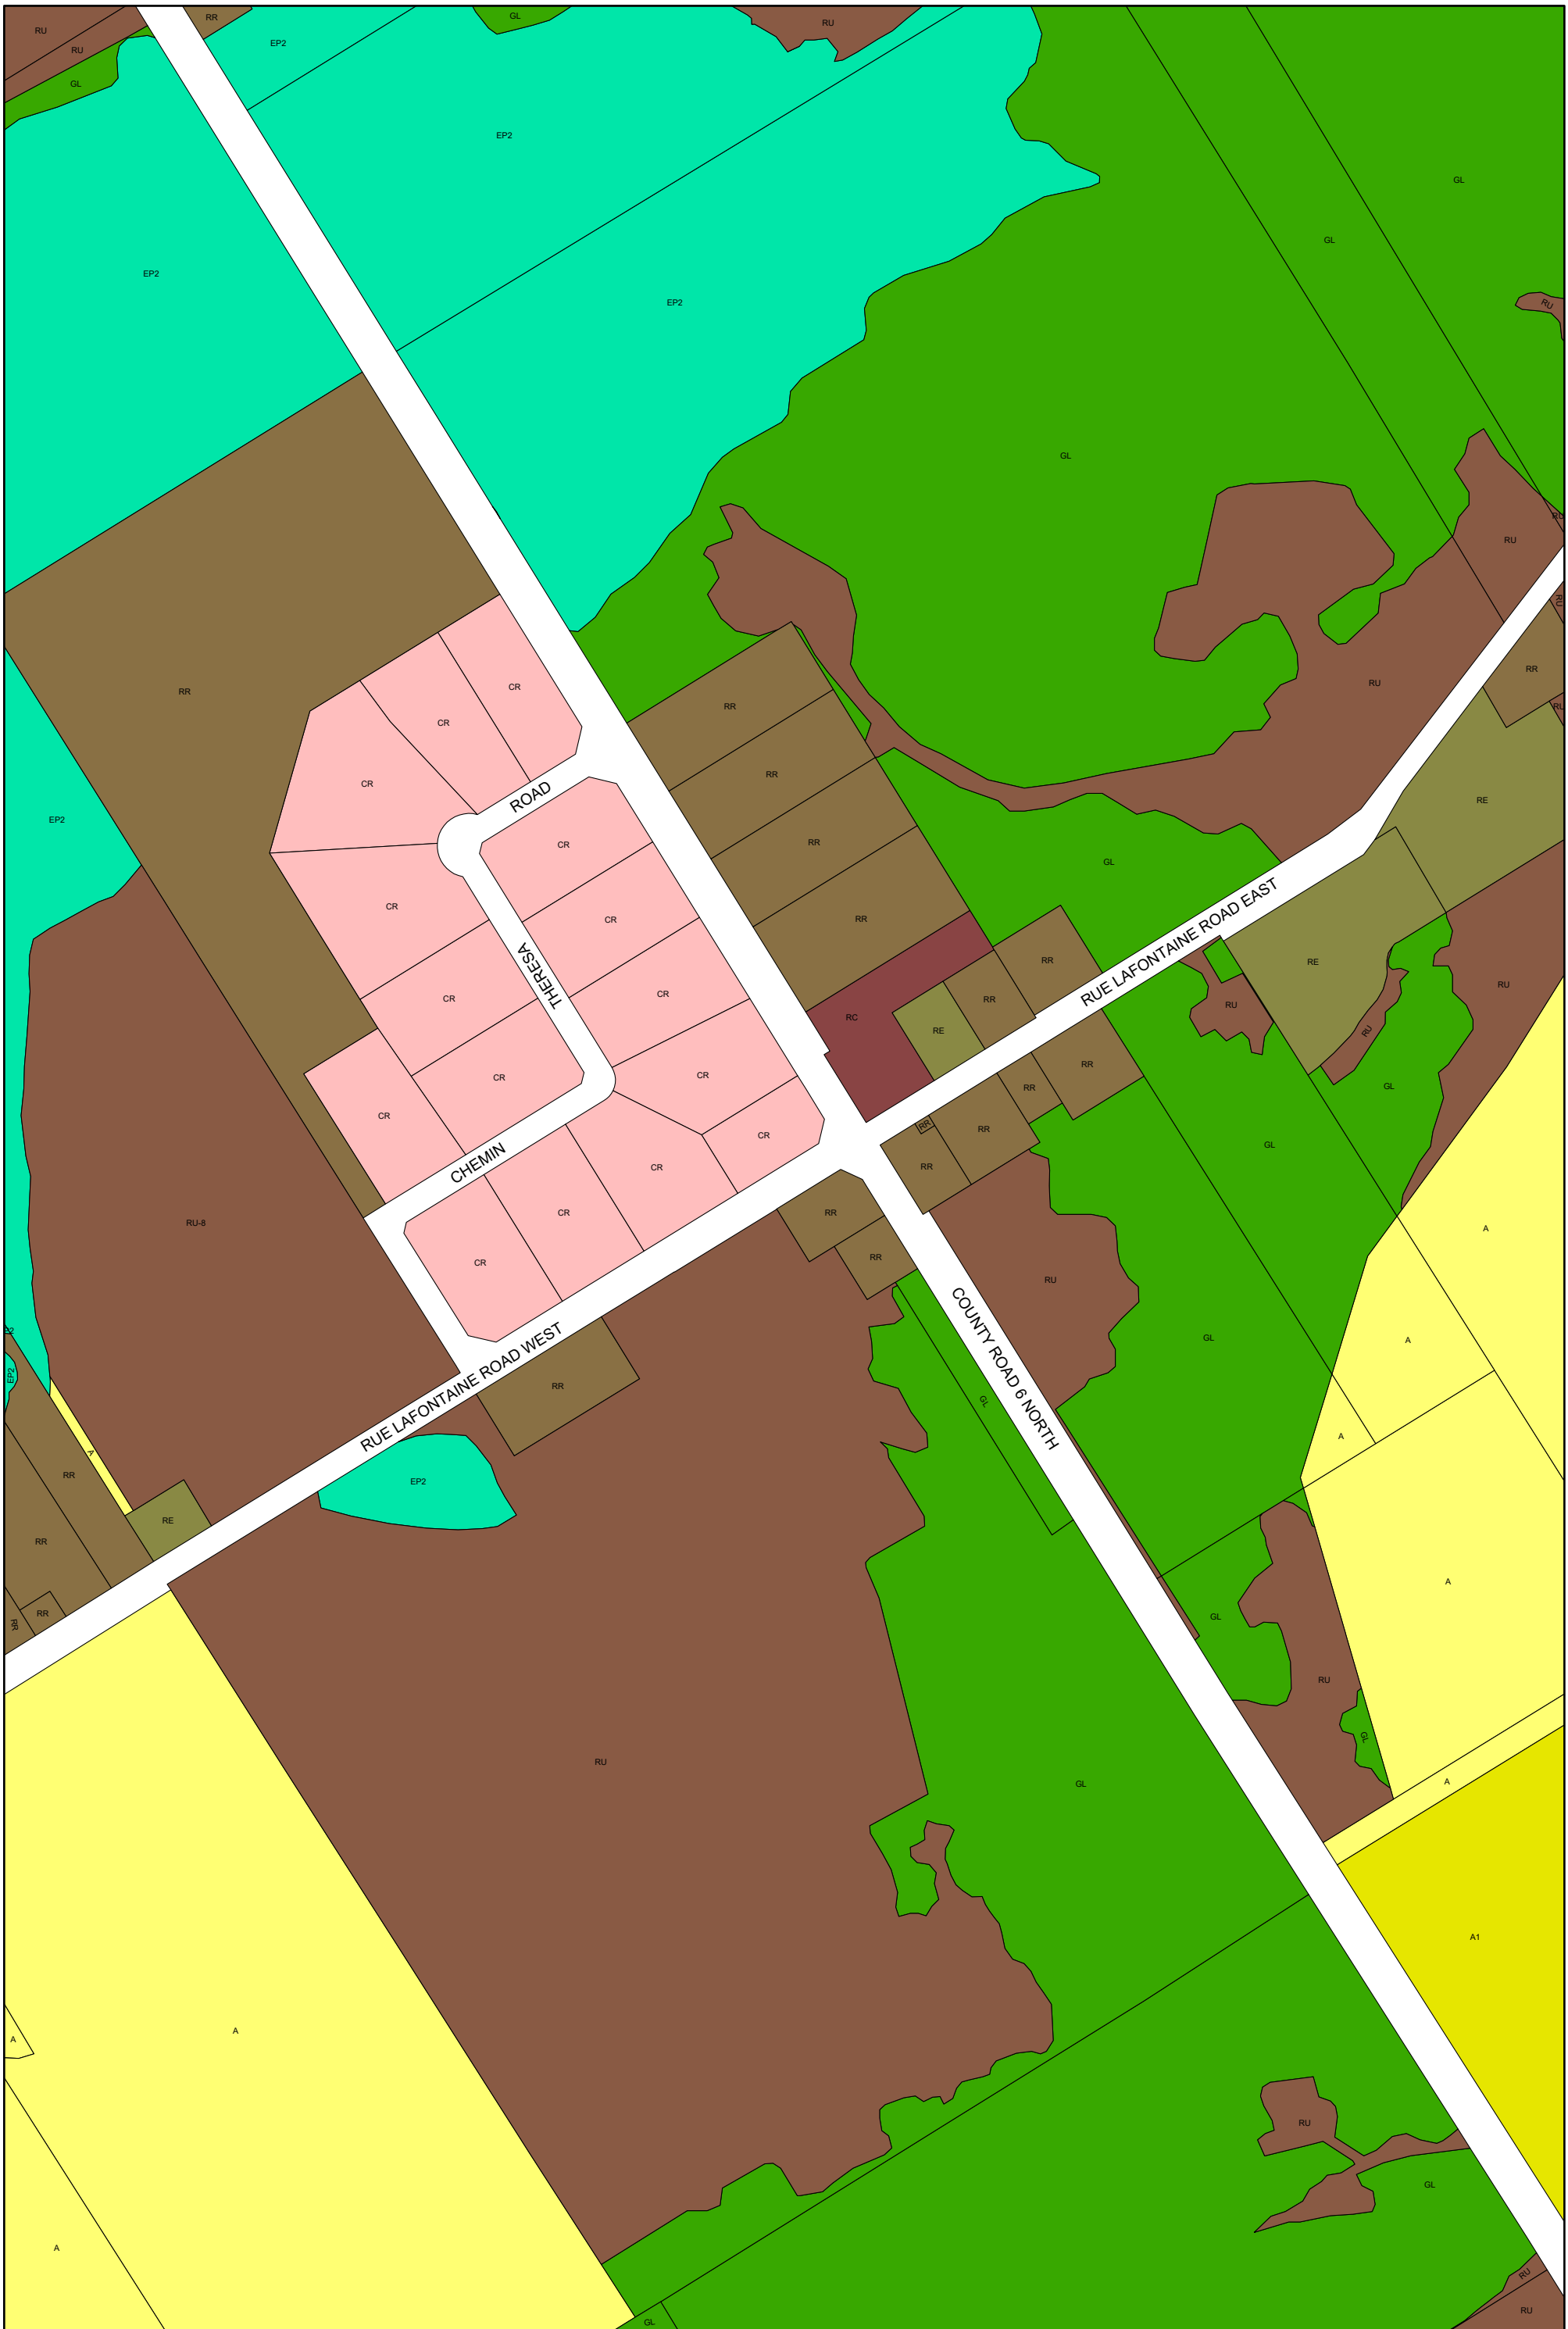

ZONING BY-LAW 22-075
SCHEDULE A
MAP 59

Legend

A	EP1	HC	LSR	OS1	RU	NR Overlay Zone
A1	EP2	HE	MAR	RC	SC	HA Overlay Zone
CR	FD	HR	MC	RE	SR	ICA Overlay Zone
EA	GL	I	OS	RR	WD	WHPA Overlay Zone

1:4,500

Enacted by Council: October 12, 2022
 Consolidated: July 03, 2026