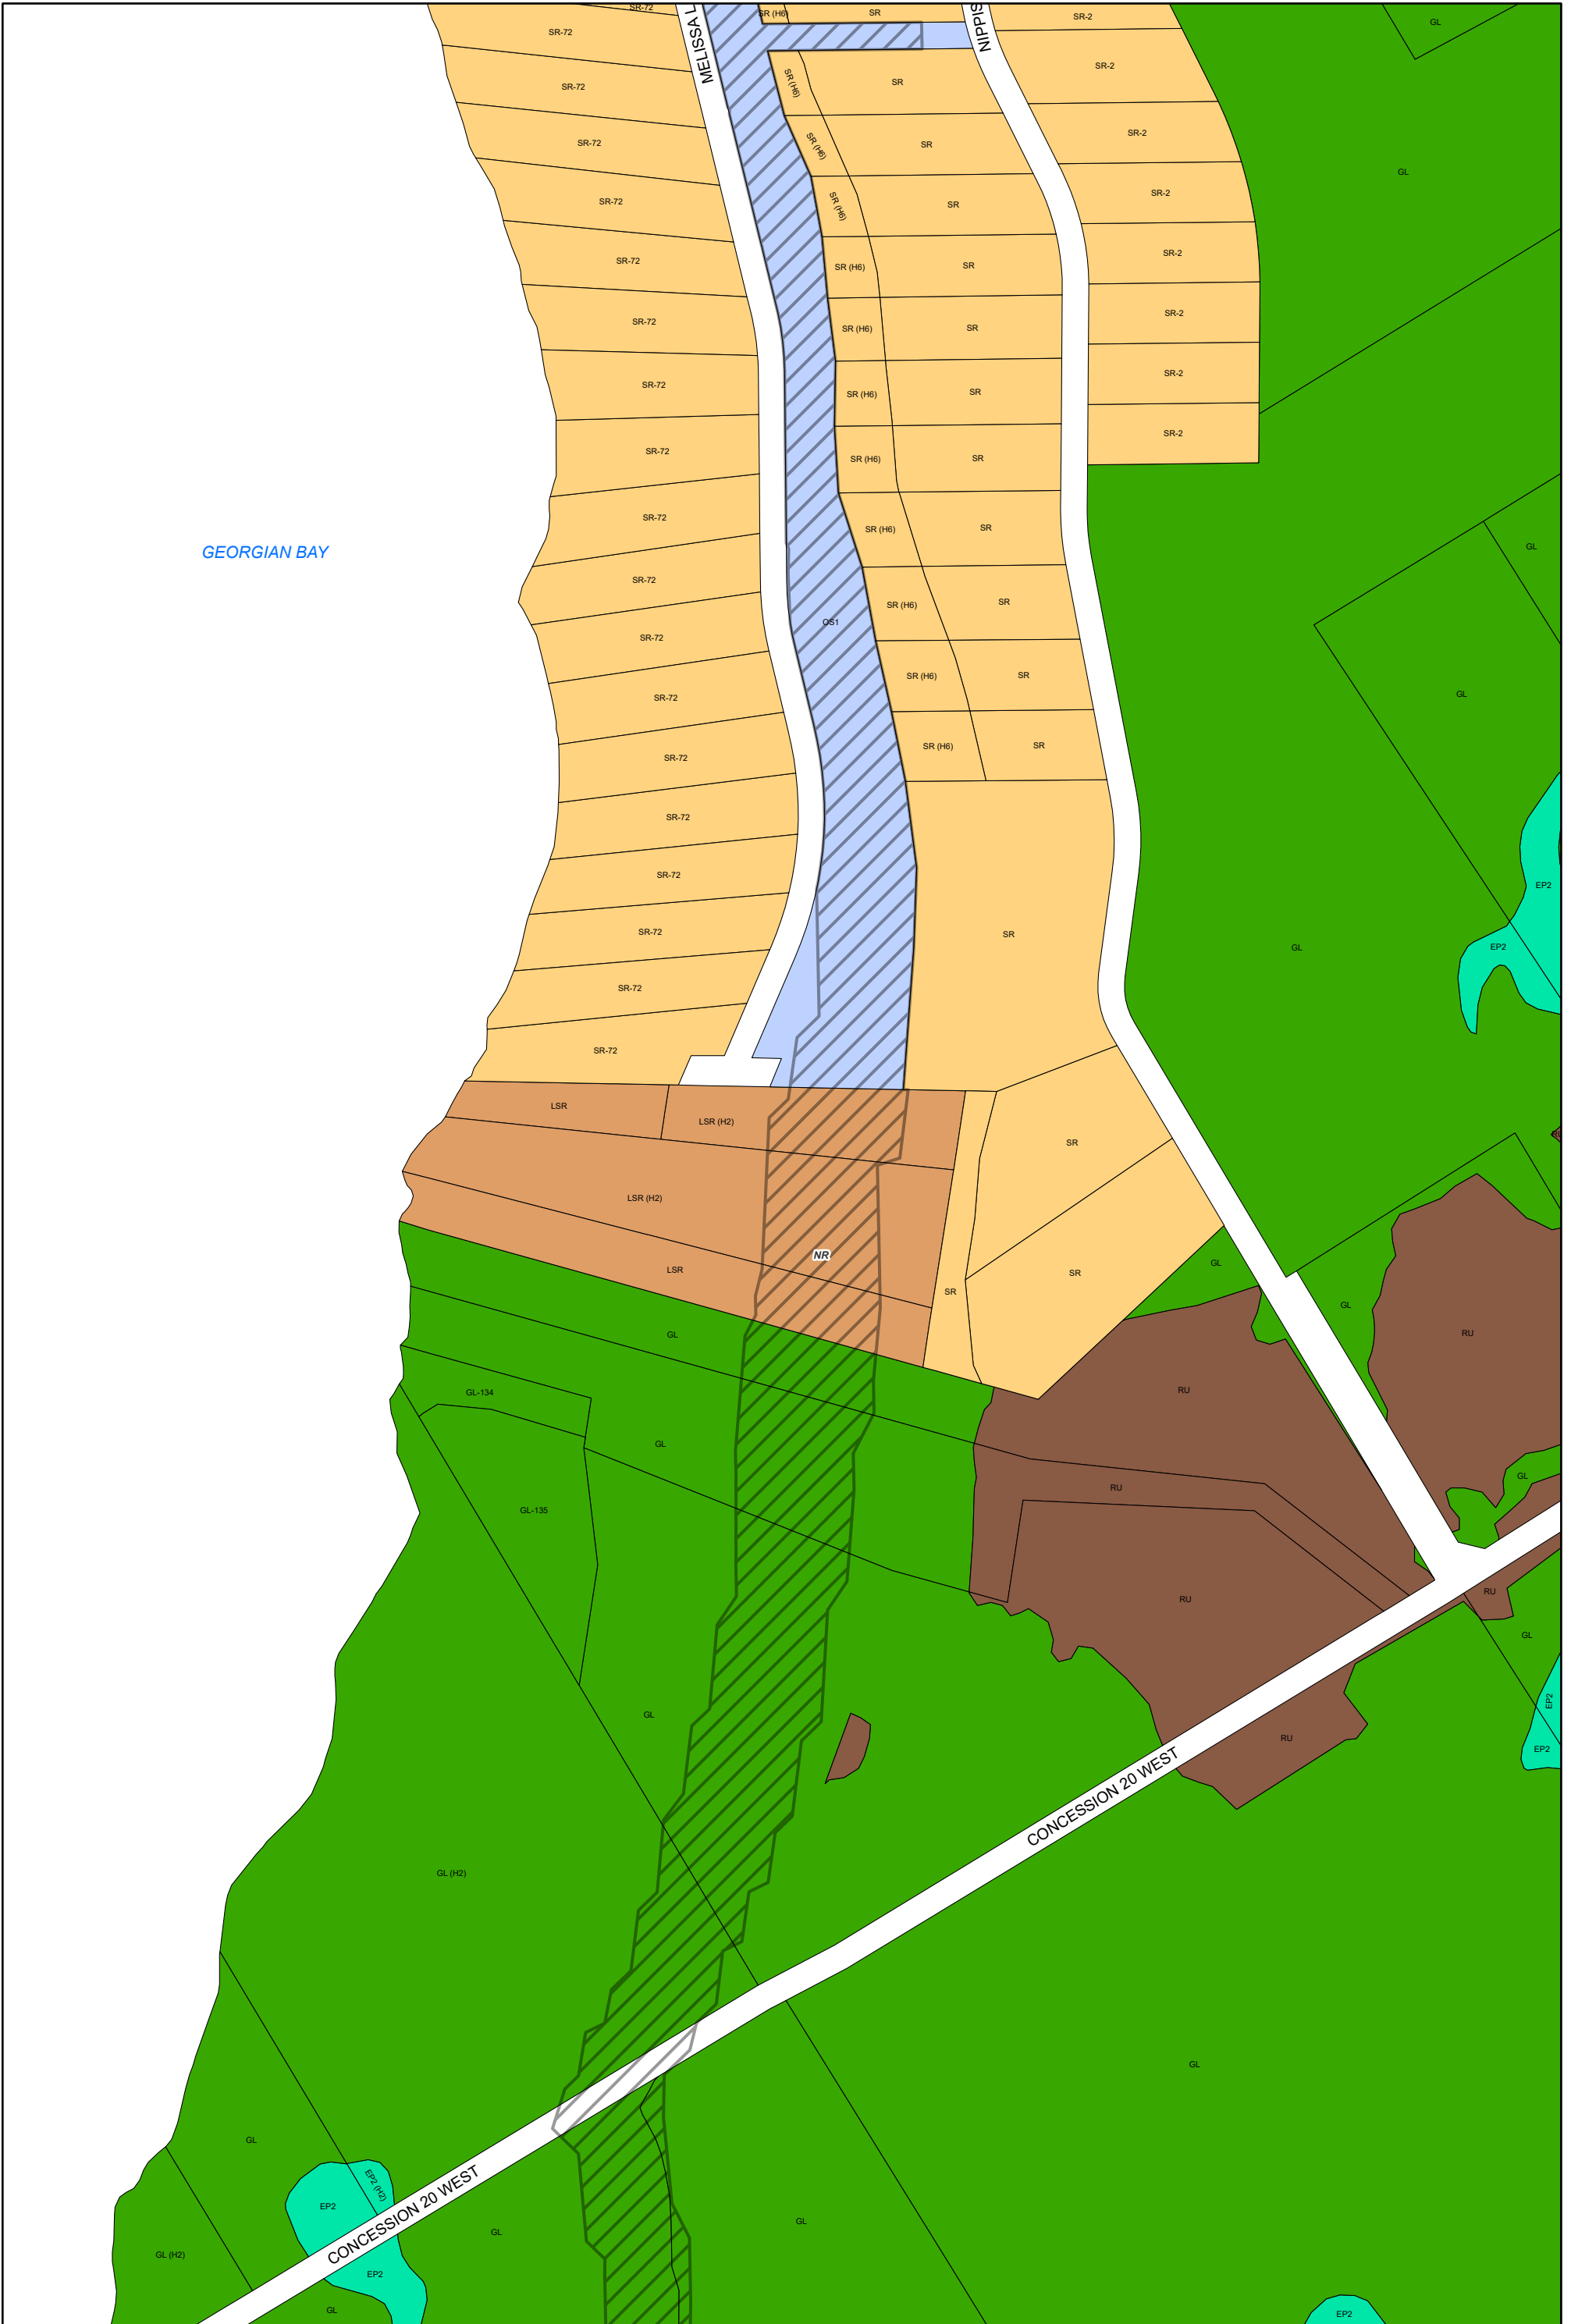

GEORGIAN BAY

This map, either in whole or in part, may not be reproduced without the written authority from the County of Simcoe. Copyright County of Simcoe Land Information Network Cooperative © LINC 2026. Produced (in part) under licence from © Teranet Enterprises Inc. and its suppliers all rights reserved, and Members of the Ontario Geospatial Data Exchange. This map is not a plan survey. For information call (705)526-4204 or visit www.tiny.ca

ZONING BY-LAW 22-075
SCHEDULE A
MAP 25

Legend

A	EP1	HC	LSR	OS1	RU	NR Overlay Zone
A1	EP2	HE	MAR	RC	SC	HA Overlay Zone
CR	FD	HR	MC	RE	SR	ICA Overlay Zone
EA	GL	I	OS	RR	WD	WHPA Overlay Zone

1:4,500

Enacted by Council: October 12, 2022
Consolidated: July 03, 2026