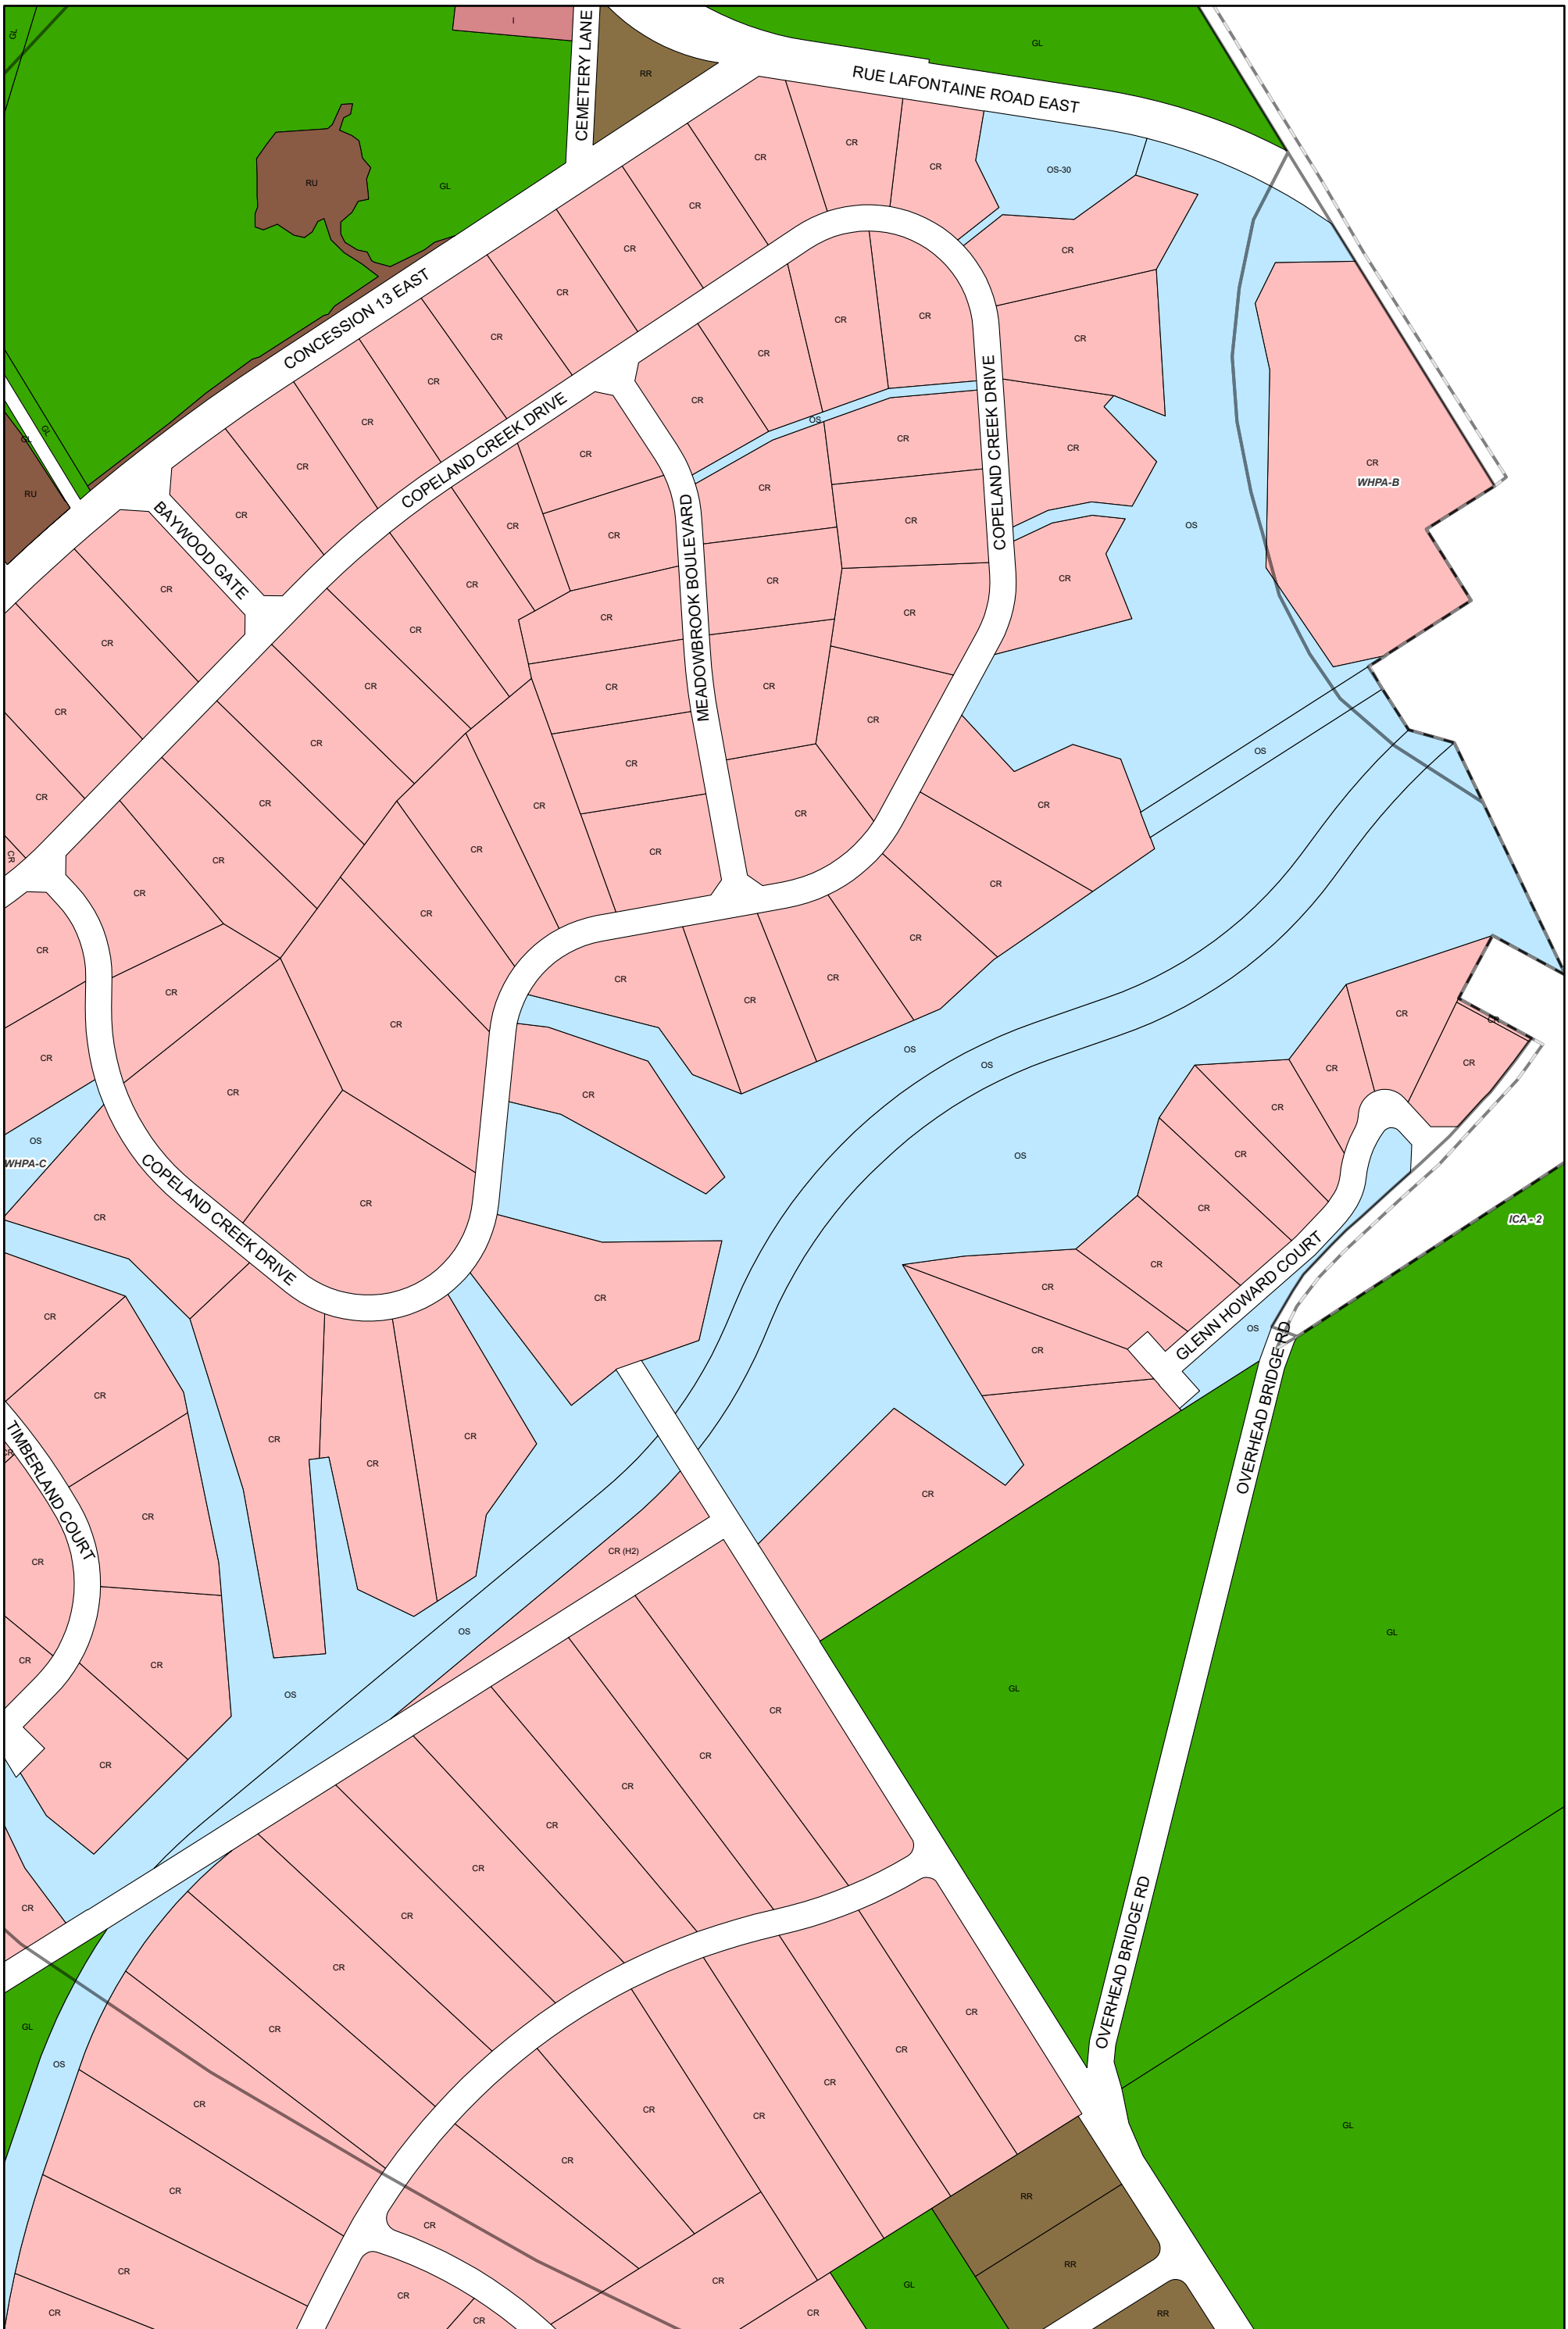

ZONING BY-LAW 22-075
SCHEDULE A
MAP 57

A	EP1	HC	LSR	OS1	RU	NR Overlay Zone
A1	EP2	HE	MAR	RC	SC	HA Overlay Zone
CR	FD	HR	MC	RE	SR	ICA Overlay Zone
EA	GL	I	OS	RR	WD	WHPA Overlay Zone

1:4,500

 Enacted by Council: October 12, 2022
 Consolidated: July 03, 2026