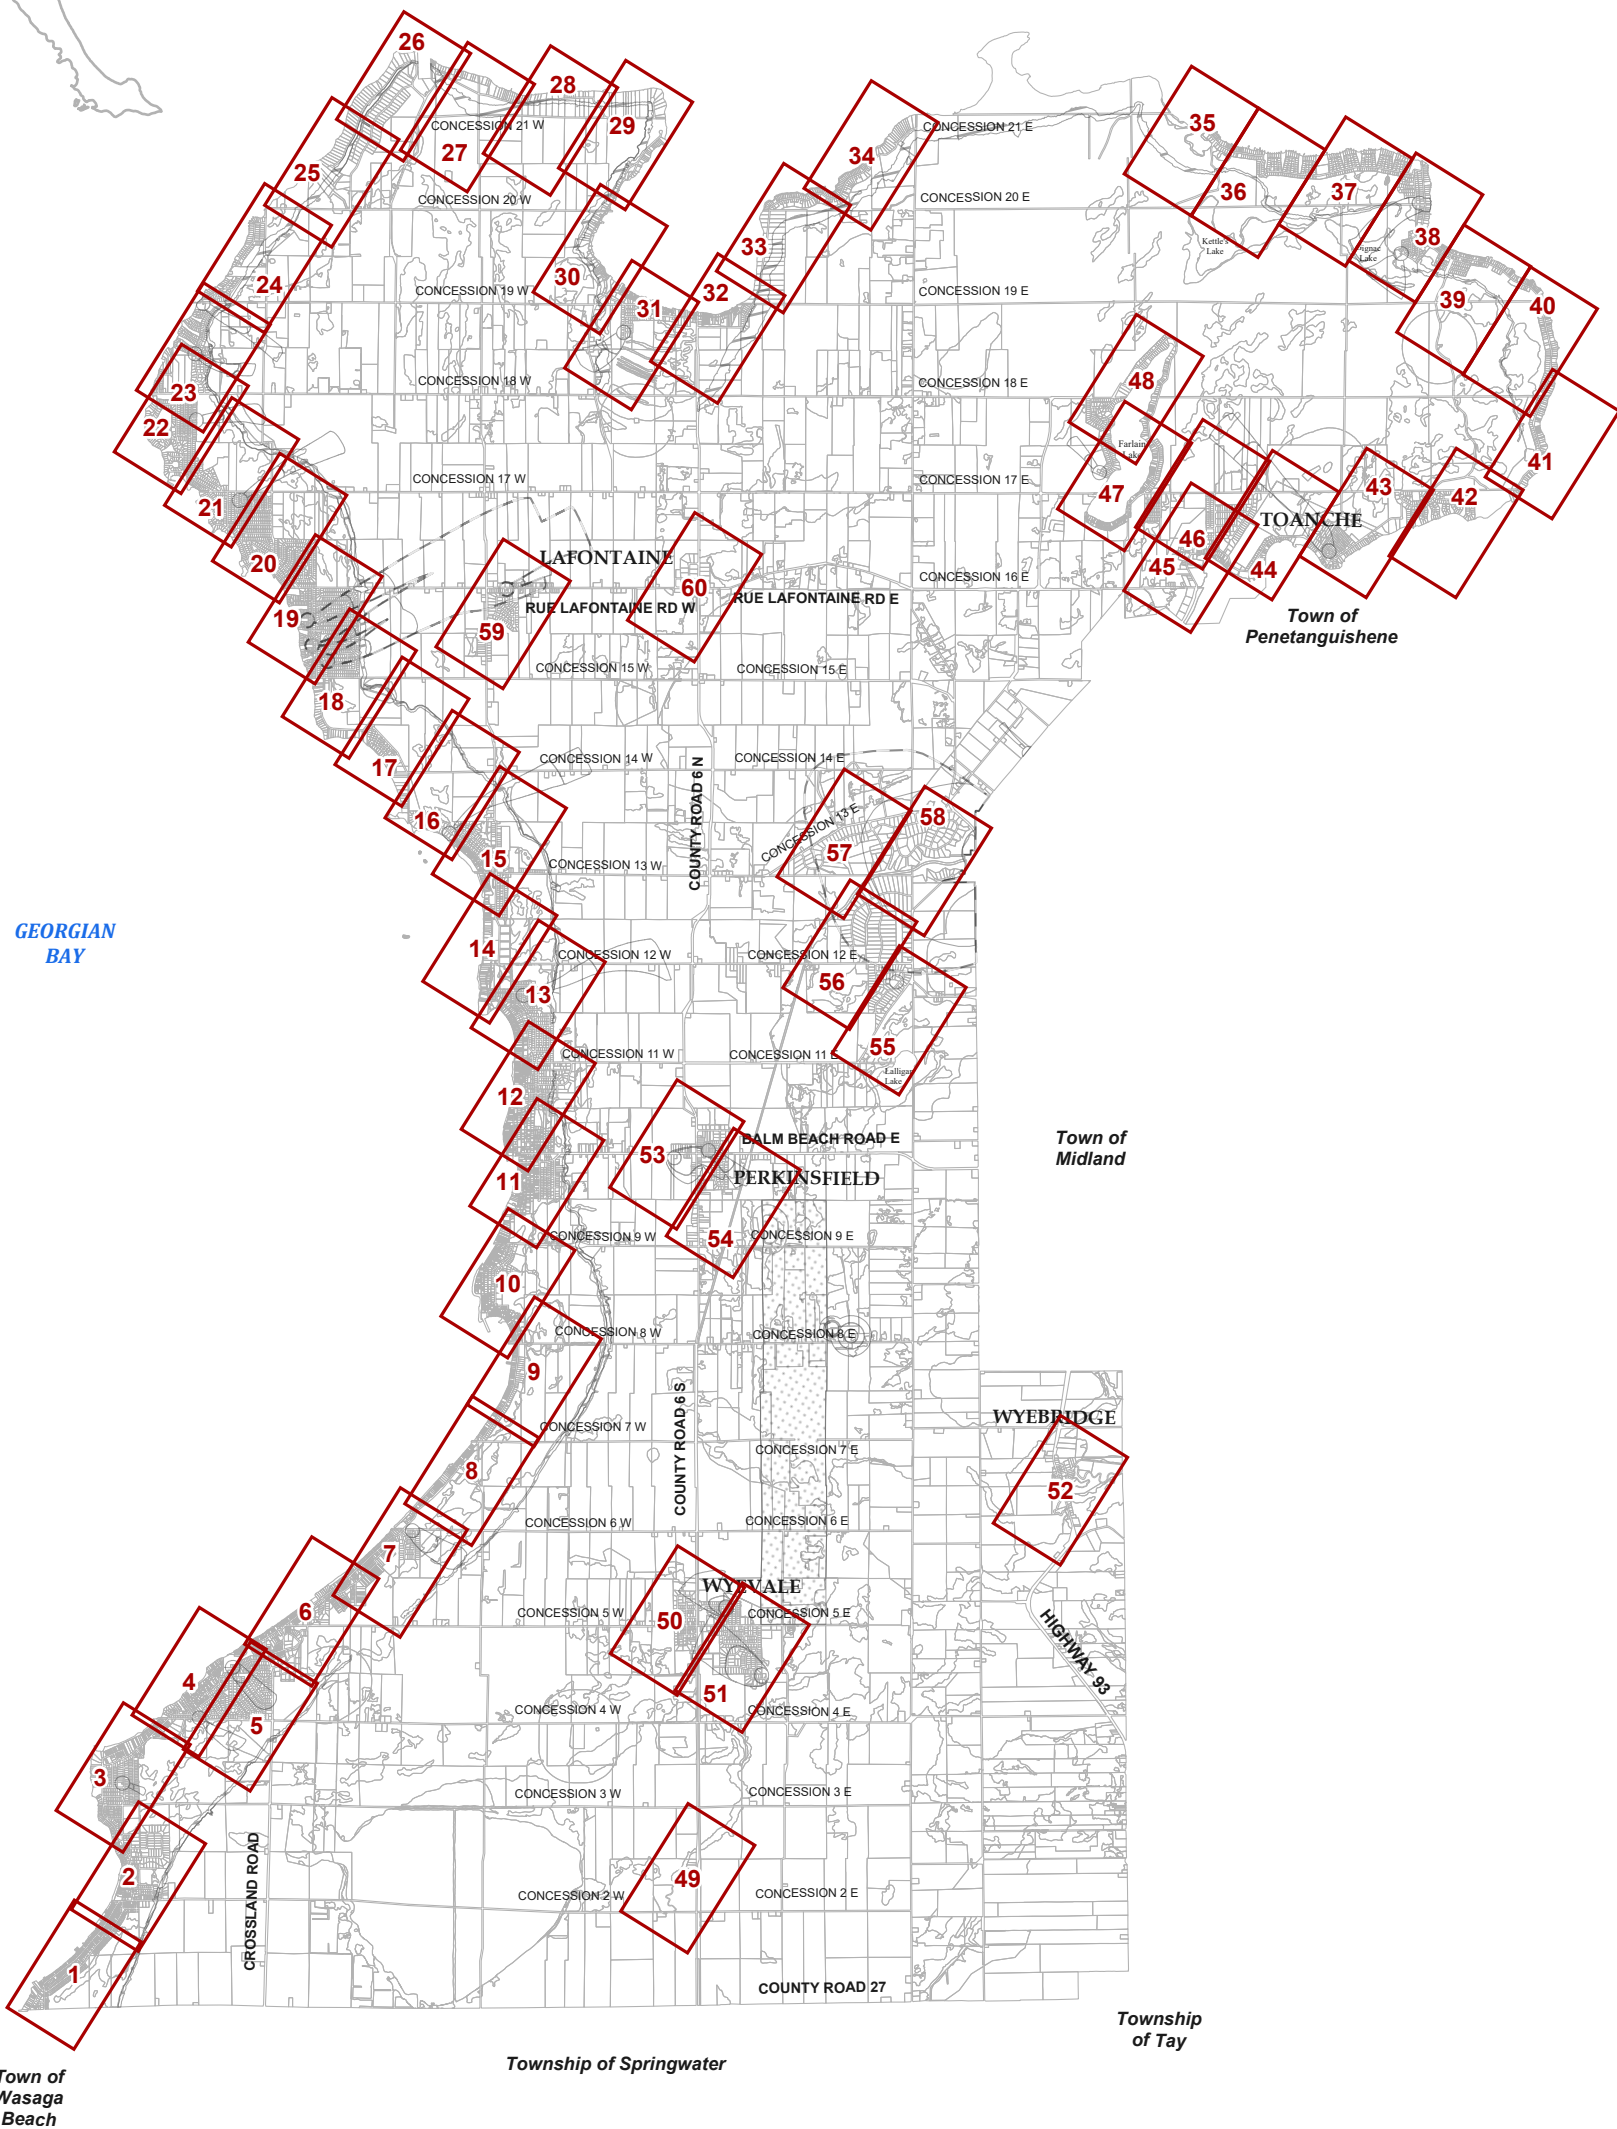

GEORGIAN BAY