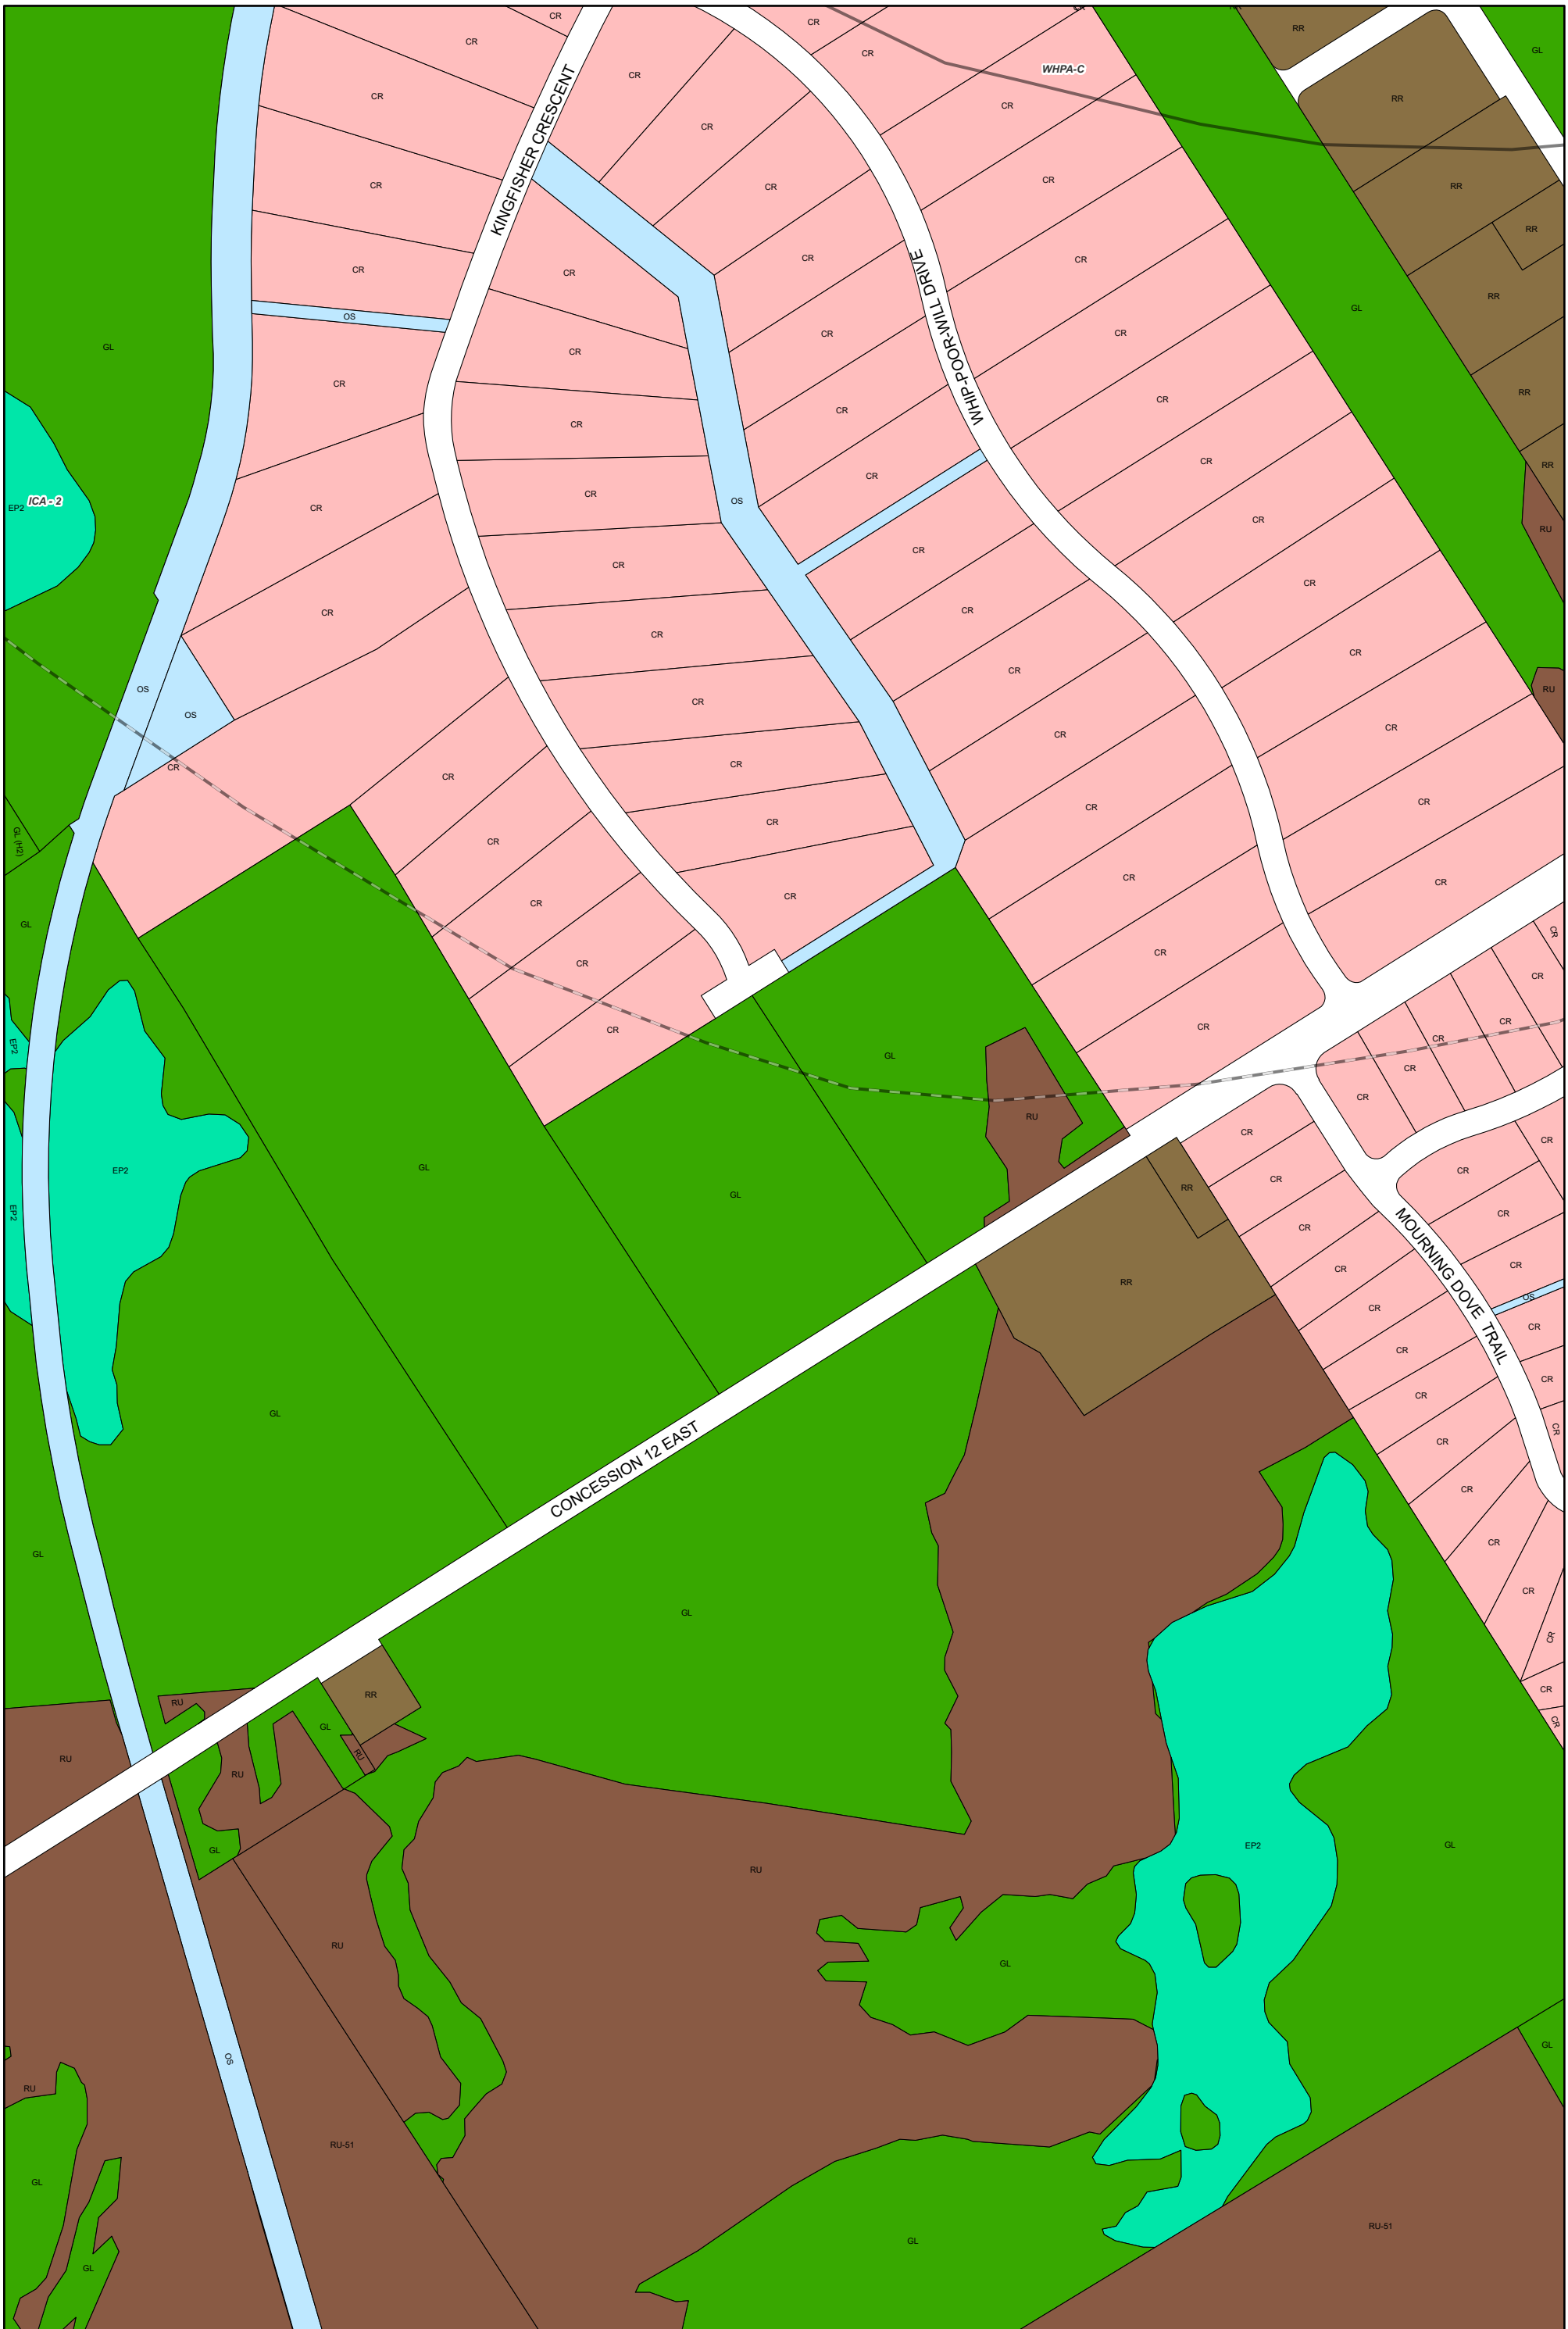

ZONING BY-LAW 22-075
SCHEDULE A
MAP 55

Legend

A	EP1	HC	LSR	OS1	RU	NR Overlay Zone
A1	EP2	HE	MAR	RC	SC	HA Overlay Zone
CR	FD	HR	MC	RE	SR	ICA Overlay Zone
EA	GL	I	OS	RR	WD	WHPA Overlay Zone

1:4,500

Enacted by Council: October 12, 2022
 Consolidated: July 03, 2026