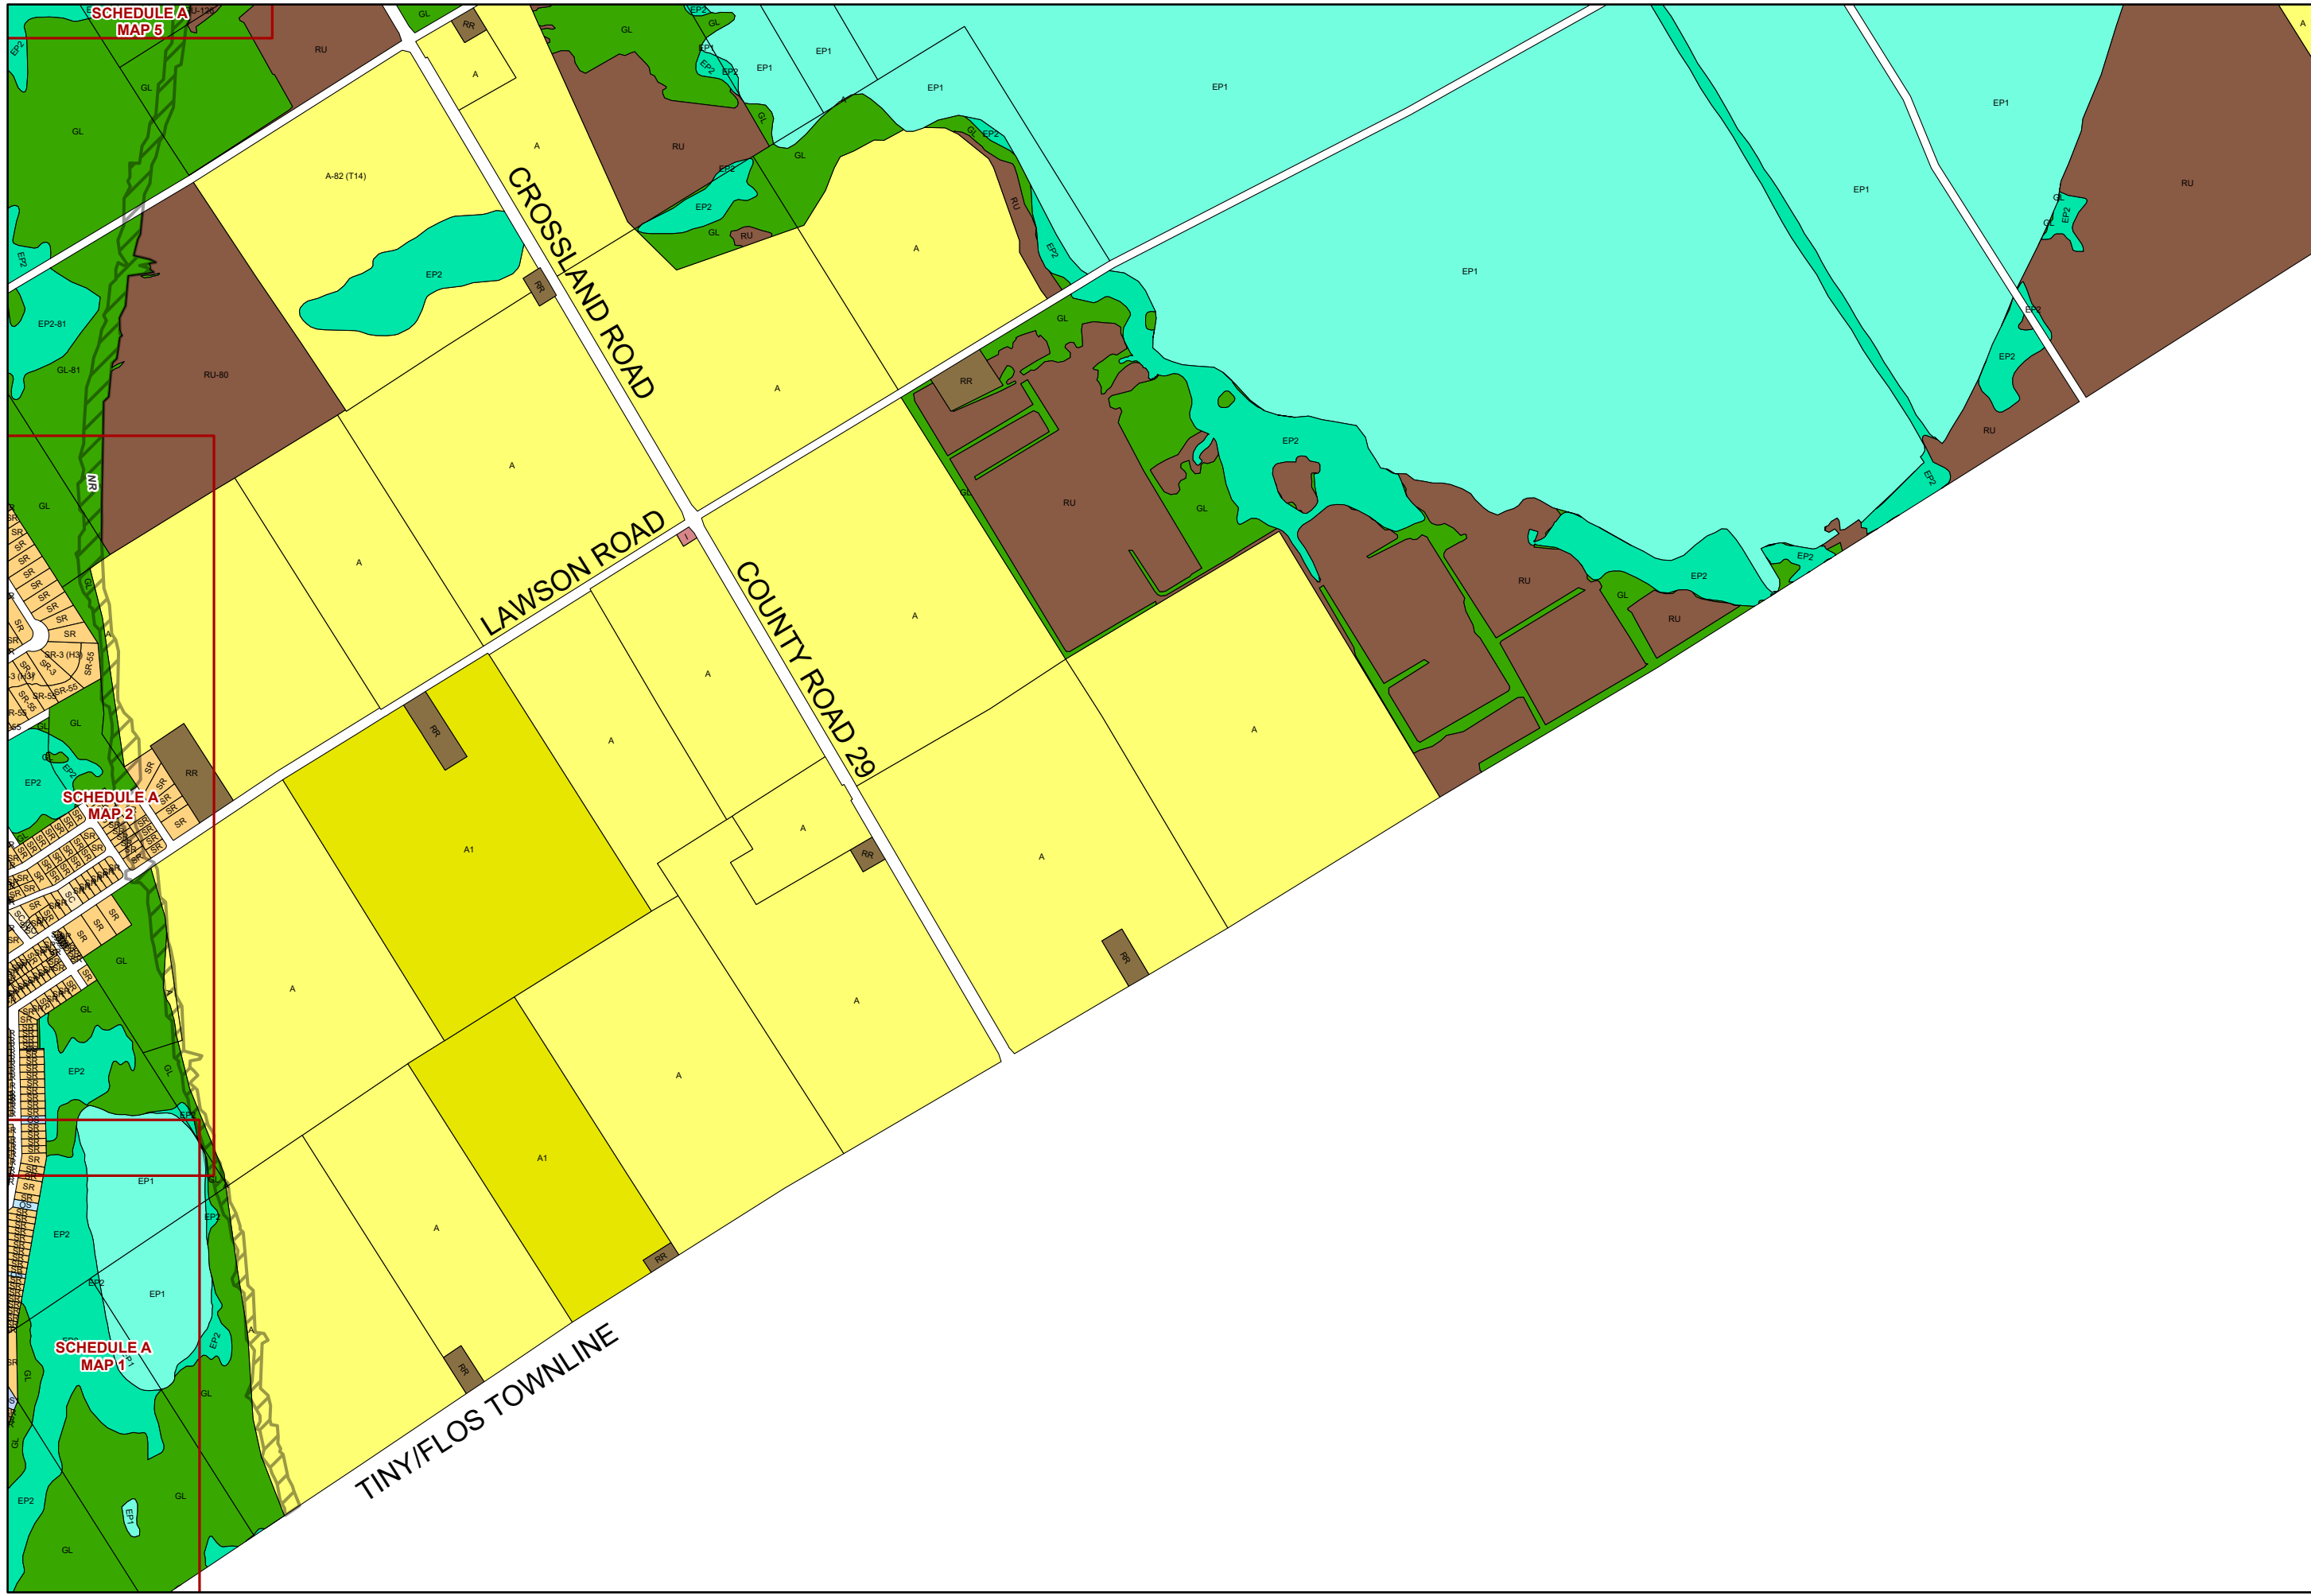

ZONING BY-LAW 22-075

SCHEDULE B MAP 1

Legend

- A
- A1
- CR
- EA
- EP1
- EP2
- FD
- GL
- HC
- HE
- HR
- I
- LSR
- MAR
- MC
- OS
- OS1
- RC
- RE
- RR
- RU
- SC
- SR
- WD
- NR Overlay Zone
- HA Overlay Zone
- ICA Overlay Zone
- WHPA Overlay Zone

1:15,000

Enacted by Council: October 12, 2022
Consolidated: July 03, 2026