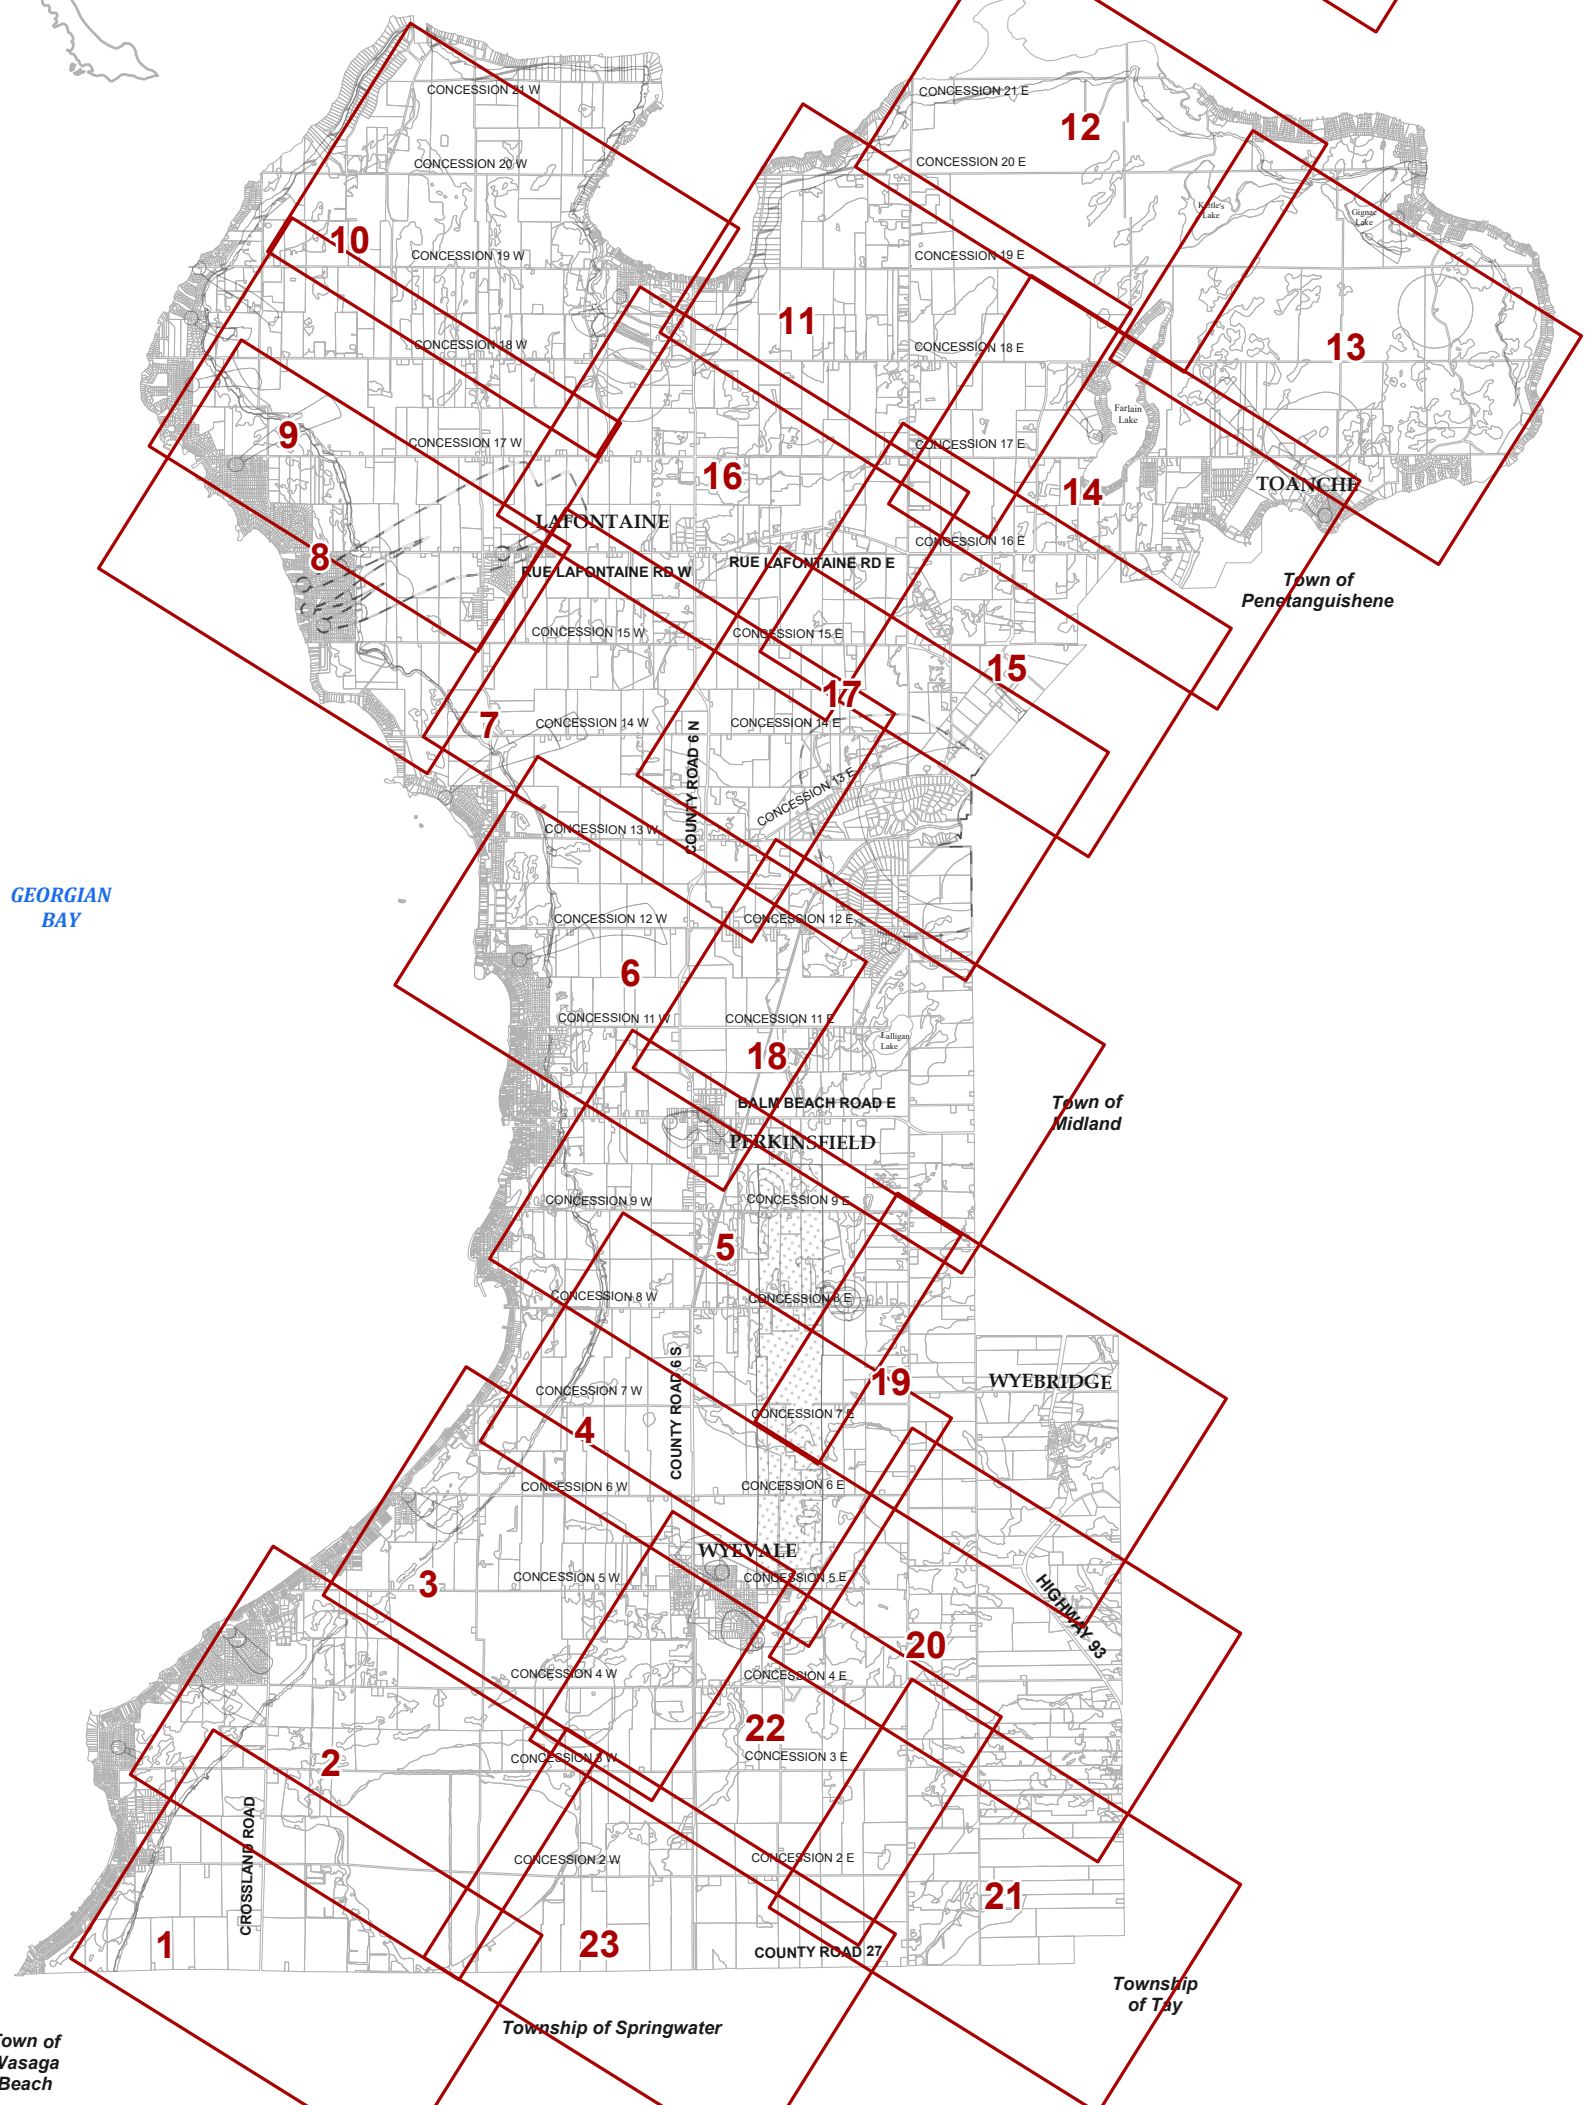

# Tiny

TOWNSHIP OF/CANTON DE

GEORGIAN BAY

GEORGIAN BAY

Town of Wasaga Beach

Township of Springwater

Township of Tay

Town of Midland